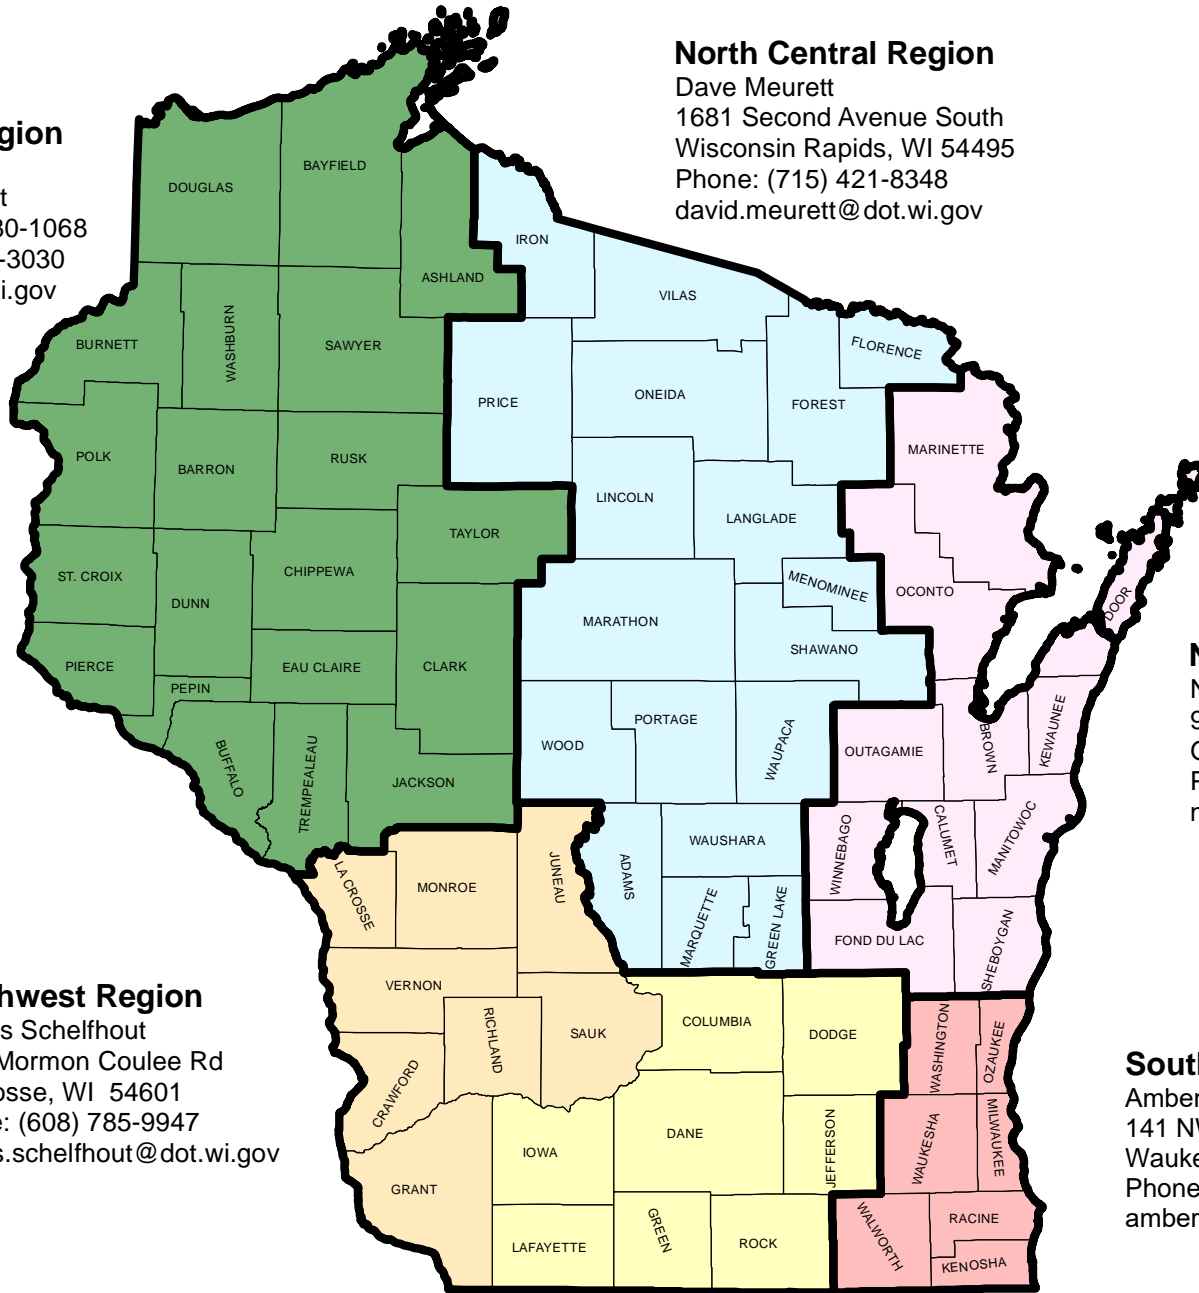

WisDOT Bicycle / Pedestrian Coordinators

Northwest Region

Dena Ryan
1701 N. 4th Street
Superior, WI 54880-1068
Phone: (715) 395-3030
dena.ryan@dot.wi.gov

North Central Region

Dave Meurett
1681 Second Avenue South
Wisconsin Rapids, WI 54495
Phone: (715) 421-8348
david.meurett@dot.wi.gov