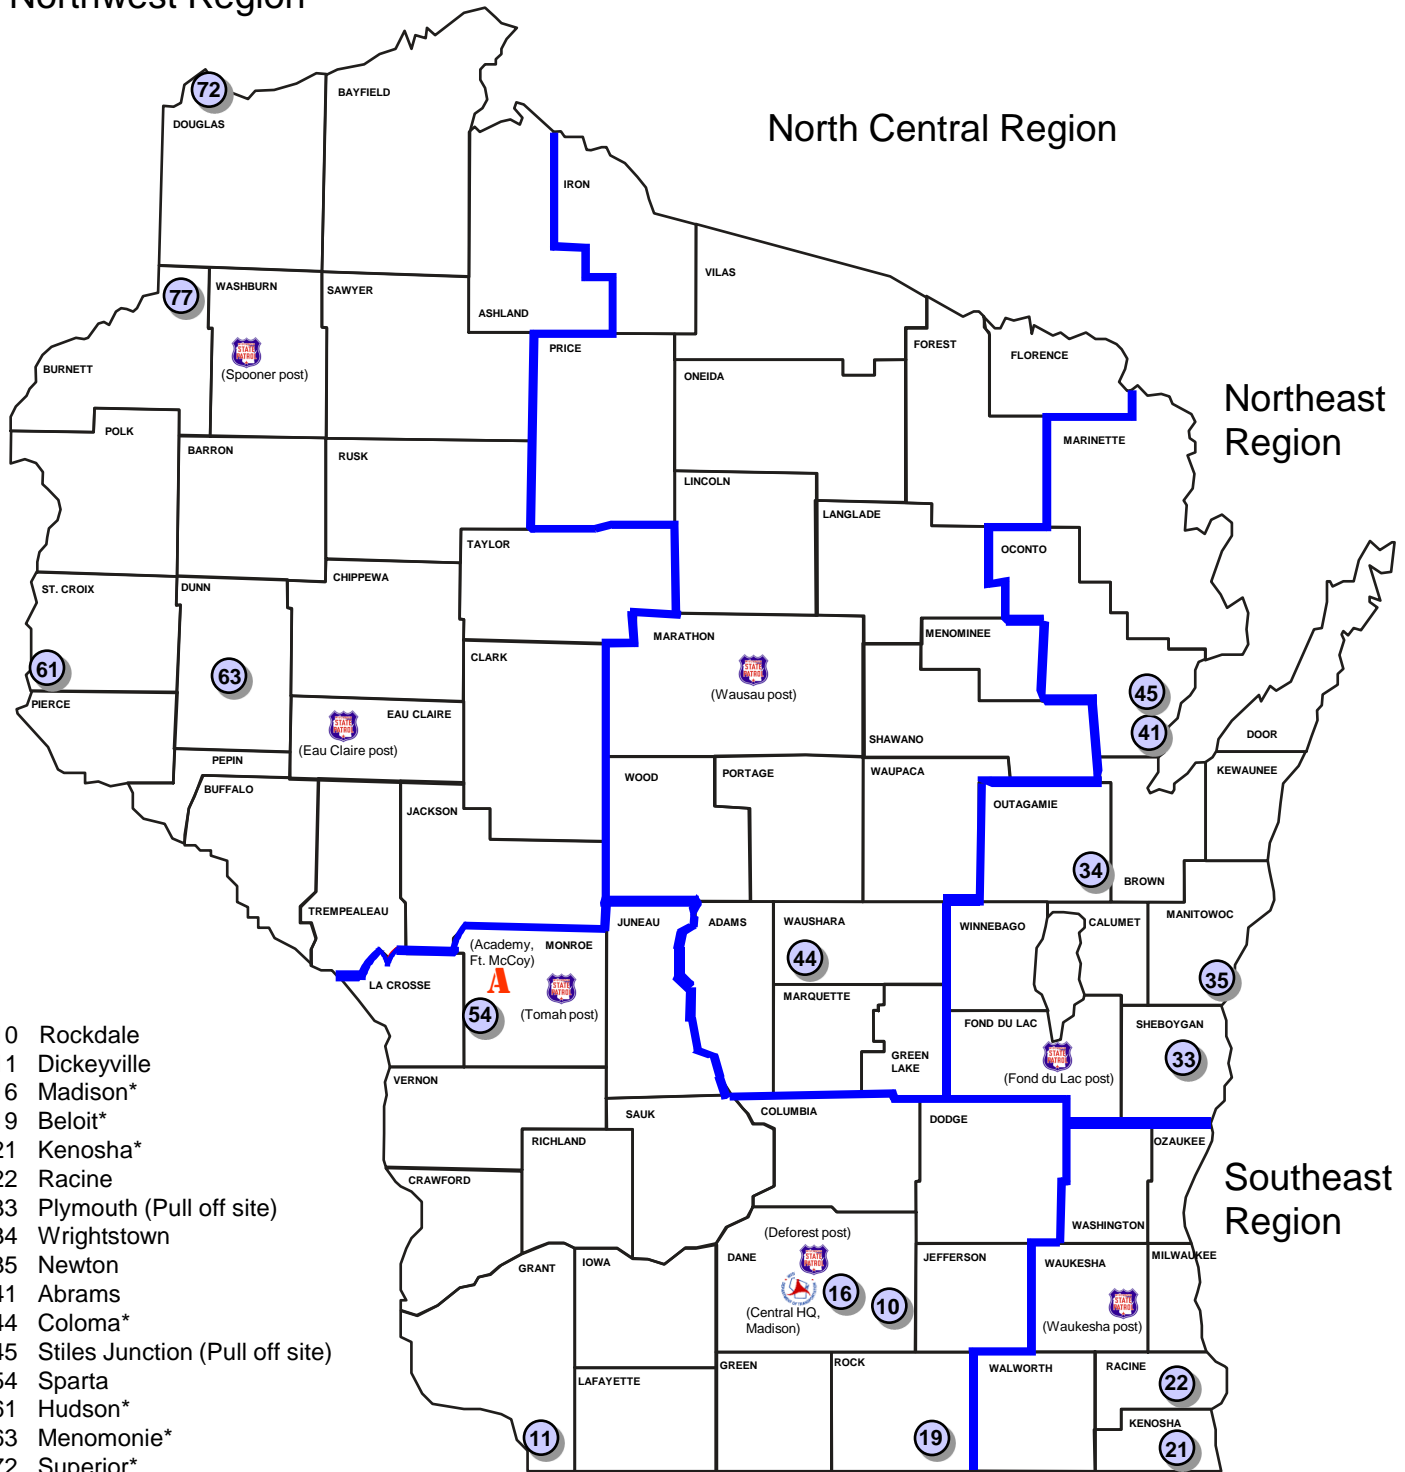

Wisconsin State Patrol Safety and Weight Enforcement Facilities

Northwest Region

North Central Region

Northeast Region

Southeast Region

Southwest Region

- 10 Rockdale
- 11 Dickeyville
- 16 Madison*
- 19 Beloit*
- 21 Kenosha*
- 22 Racine
- 33 Plymouth (Pull off site)
- 34 Wrightstown
- 35 Newton
- 41 Abrams
- 44 Coloma*
- 45 Stiles Junction (Pull off site)
- 54 Sparta
- 61 Hudson*
- 63 Menomonie*
- 72 Superior*
- 77 Danbury

* Weigh-in-motion