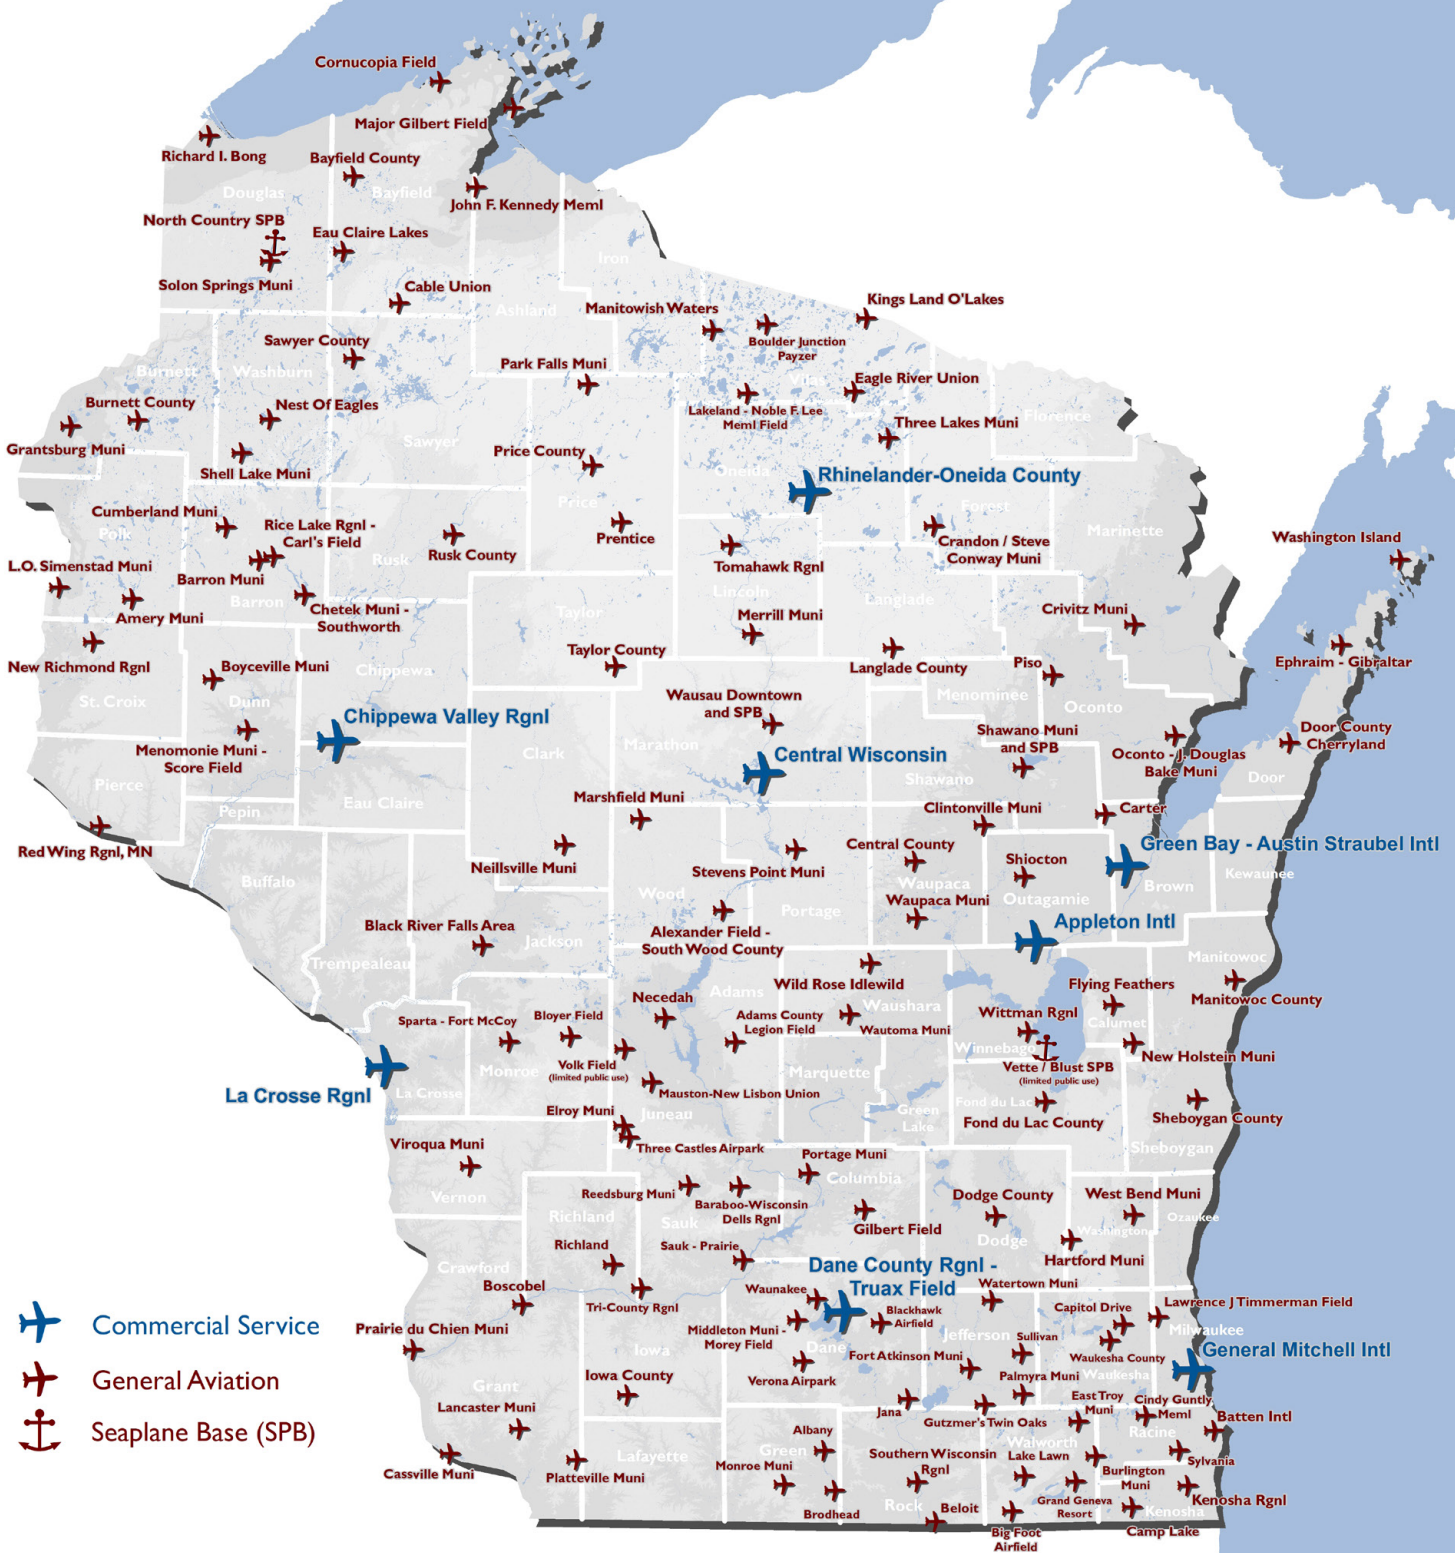

Wisconsin Public Use Airports

4/2022

-  Commercial Service
-  General Aviation
-  Seaplane Base (SPB)

This map was created by the Wisconsin Department of Transportation's Bureau of Aeronautics. Any use or recompilation of the information, while not prohibited, is the sole responsibility of the user. WisDOT expressly disclaims all liability regarding fitness of the use of this information for other than DOT business.