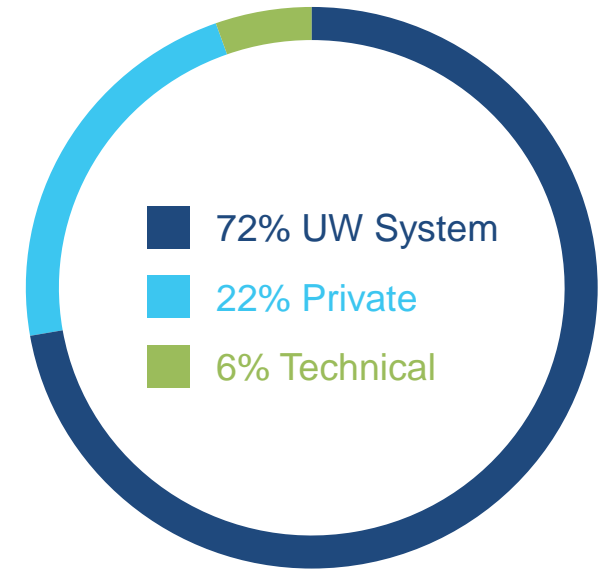

Across various cultural and diverse communities.

Starting with a diverse set of students, staff and faculty at Wisconsin's higher education institutions.

FOXCONN[®]

- Foxconn has committed up to **\$1,000,000**
- 2018/19, 2019/20, 2020/21 academic years
- Launched in October 2018
- All students, faculty, and staff are eligible

Wisconsin
Technology
Council

Commitment To Partnerships

FOXCONN®

 Total entries **325**

 Individual entries **205**

 Team entries **120**

Top Institutions:

- UWM (114)
- Medical College of WI (41)
- Madison (37)
- Parkside (24)
- Gateway Technical (11)