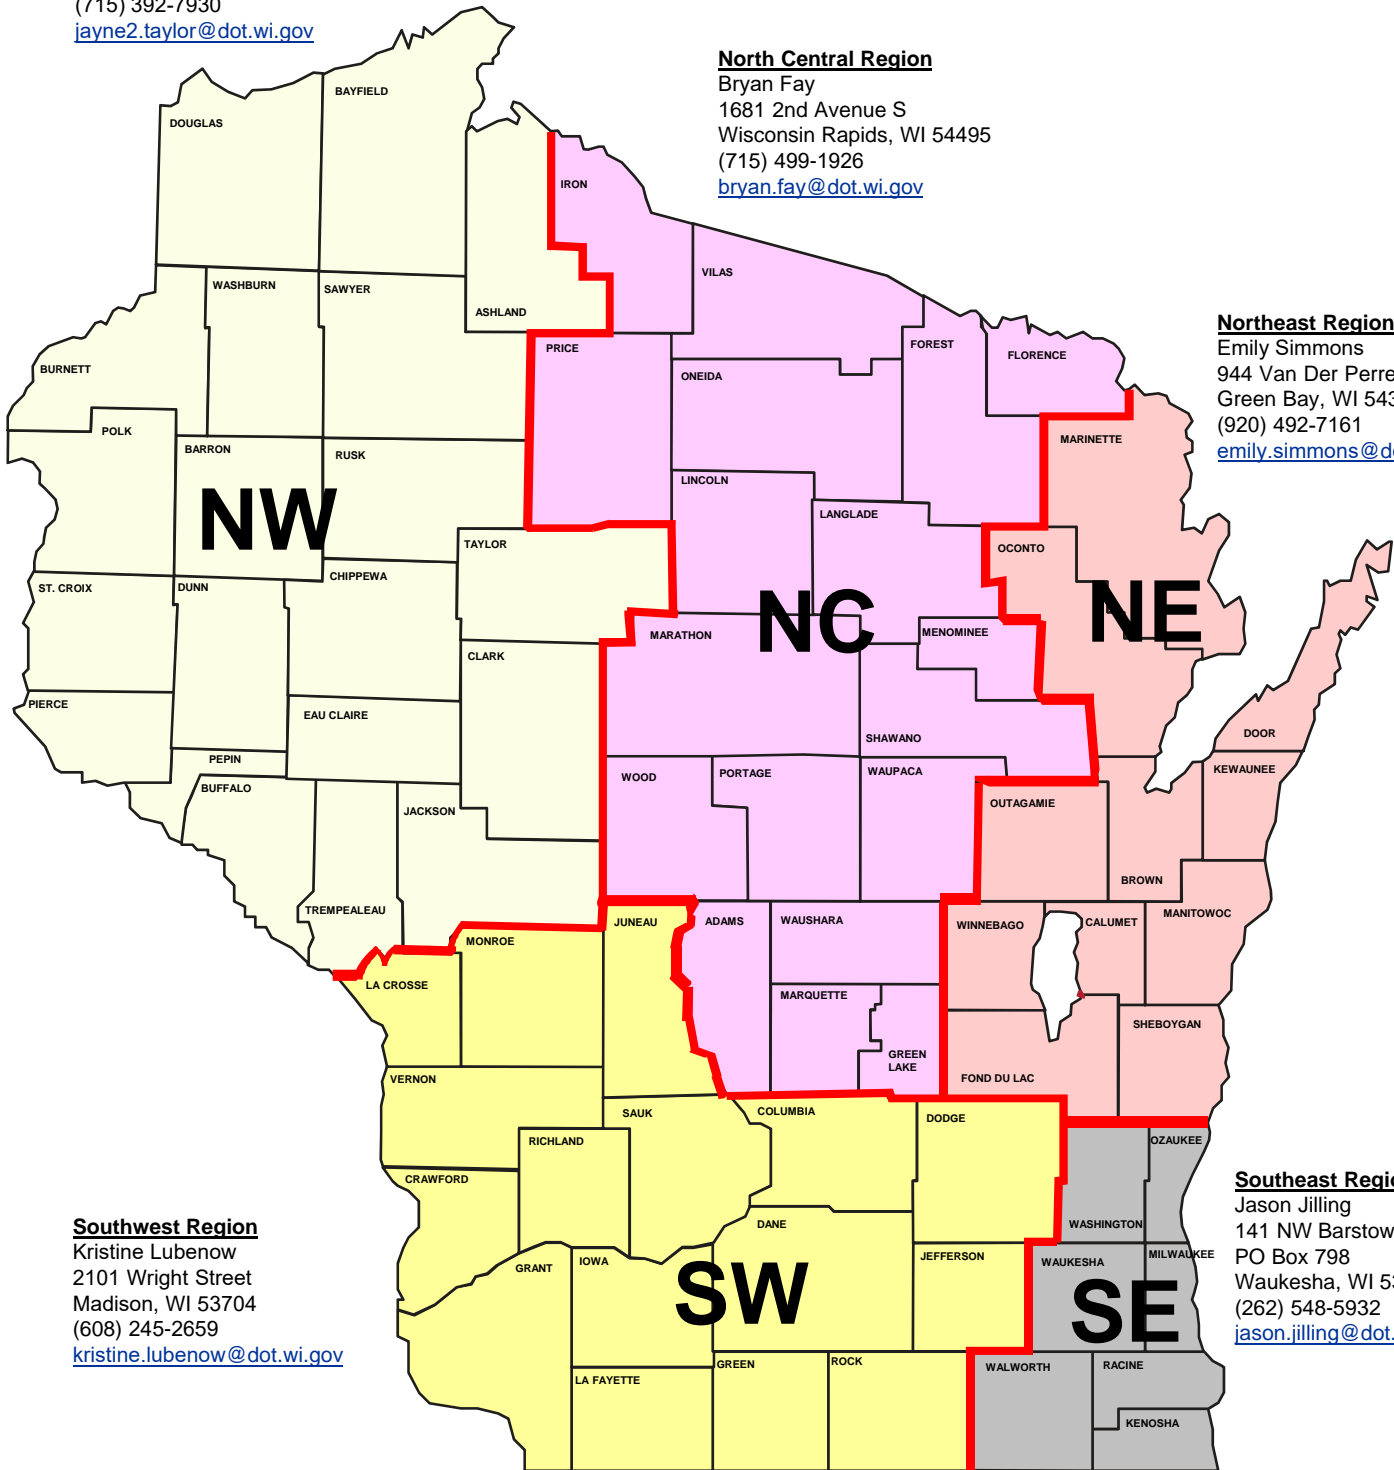

Maintenance Section Contact Personnel for Road Salt Inventory and Storage

Northwest Region

Jayne Taylor
718 W Clairemont Ave
Eau Claire, WI 54701
(715) 392-7930
jayne2.taylor@dot.wi.gov

North Central Region

Bryan Fay
1681 2nd Avenue S
Wisconsin Rapids, WI 54495
(715) 499-1926
bryan.fay@dot.wi.gov

Northeast Region

Emily Simmons
944 Van Der Perren Way
Green Bay, WI 54304
(920) 492-7161
emily.simmons@dot.wi.gov

Southwest Region

Kristine Lubenow
2101 Wright Street
Madison, WI 53704
(608) 245-2659
kristine.lubenow@dot.wi.gov

Southeast Region

Jason Jilling
141 NW Barstow Street
PO Box 798
Waukesha, WI 53188
(262) 548-5932
jason.jilling@dot.wi.gov