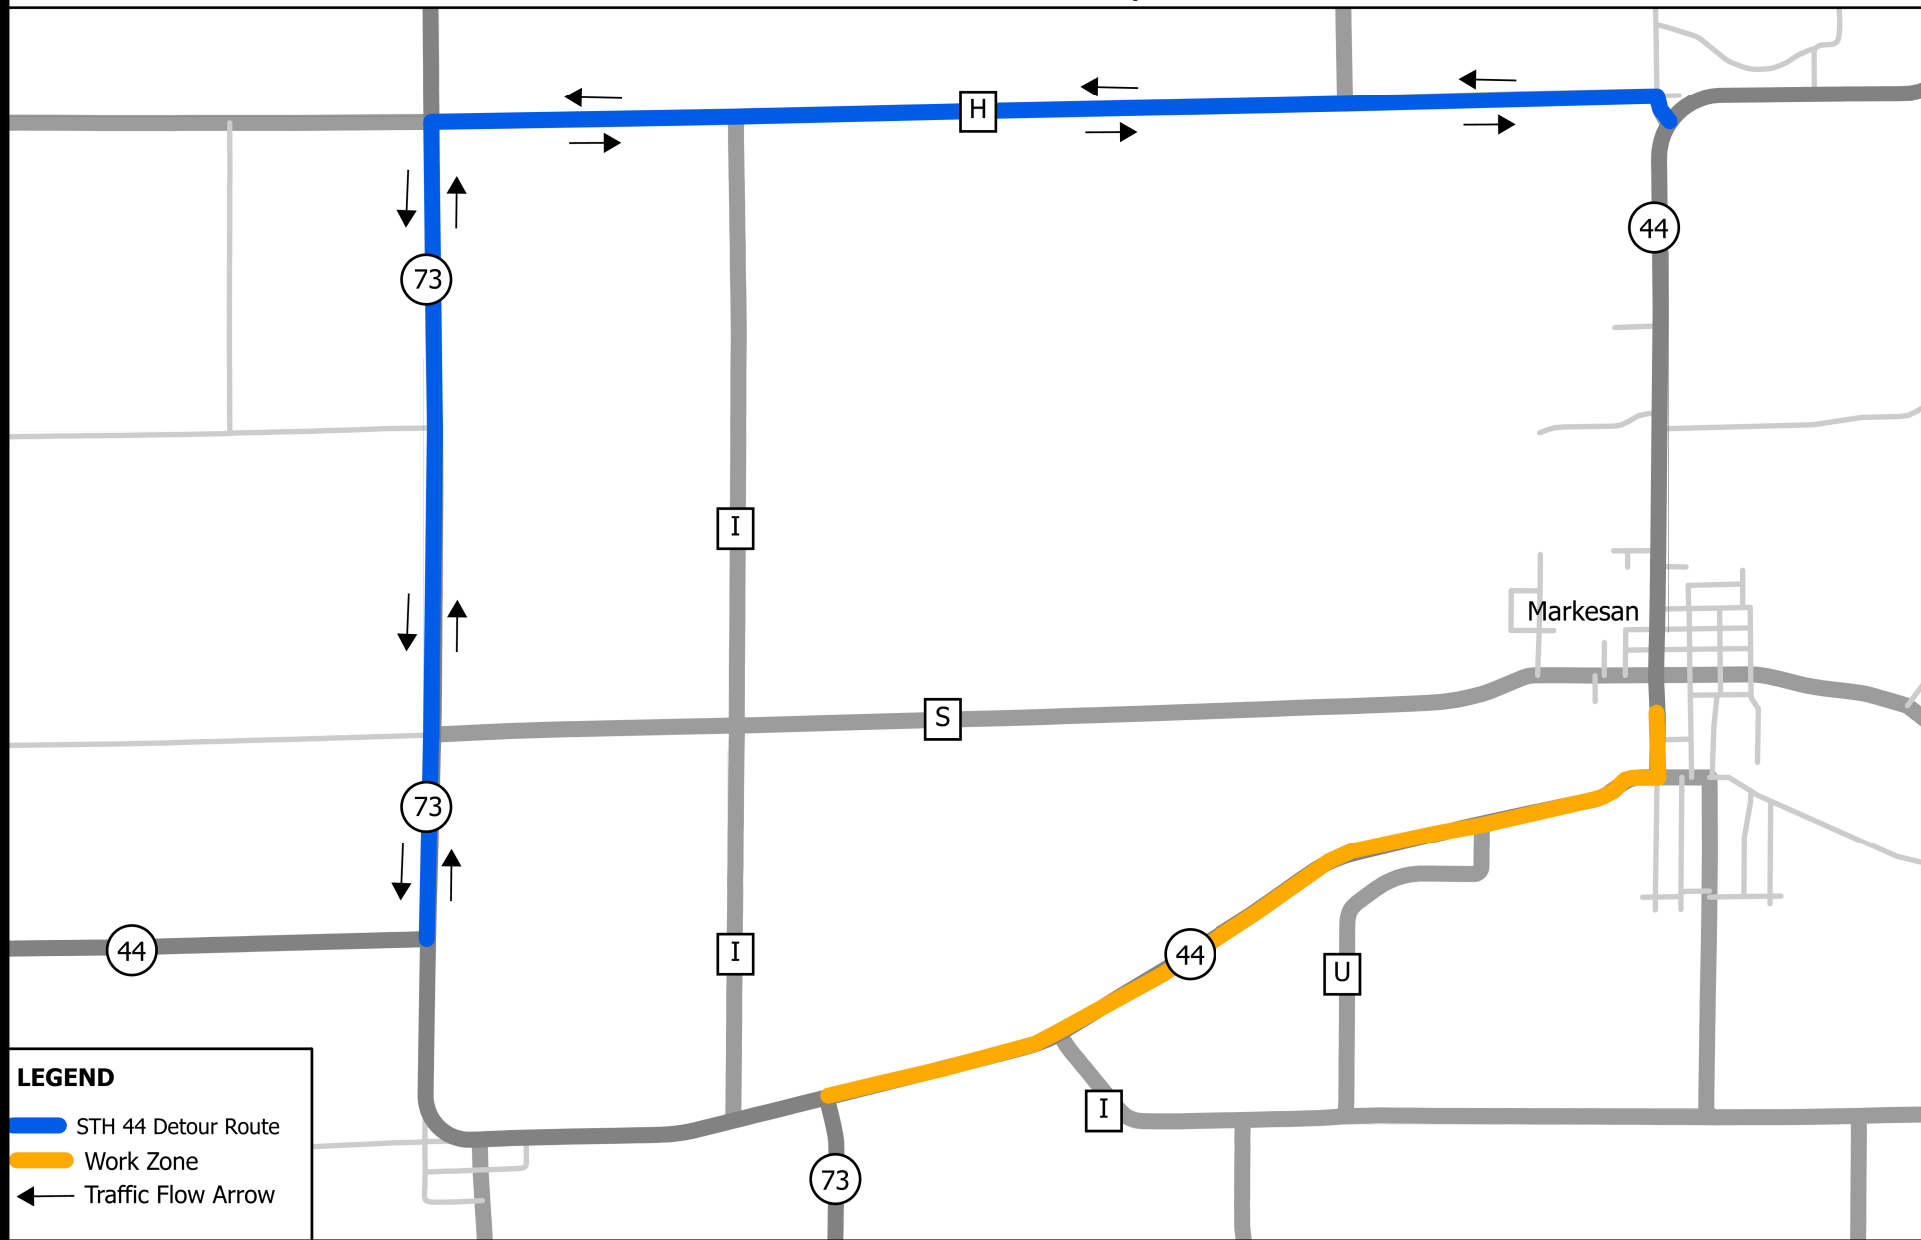

WIS 44

Detour Map (Phase 2)
Green Lake County

LEGEND

- STH 44 Detour Route
- Work Zone
- Traffic Flow Arrow