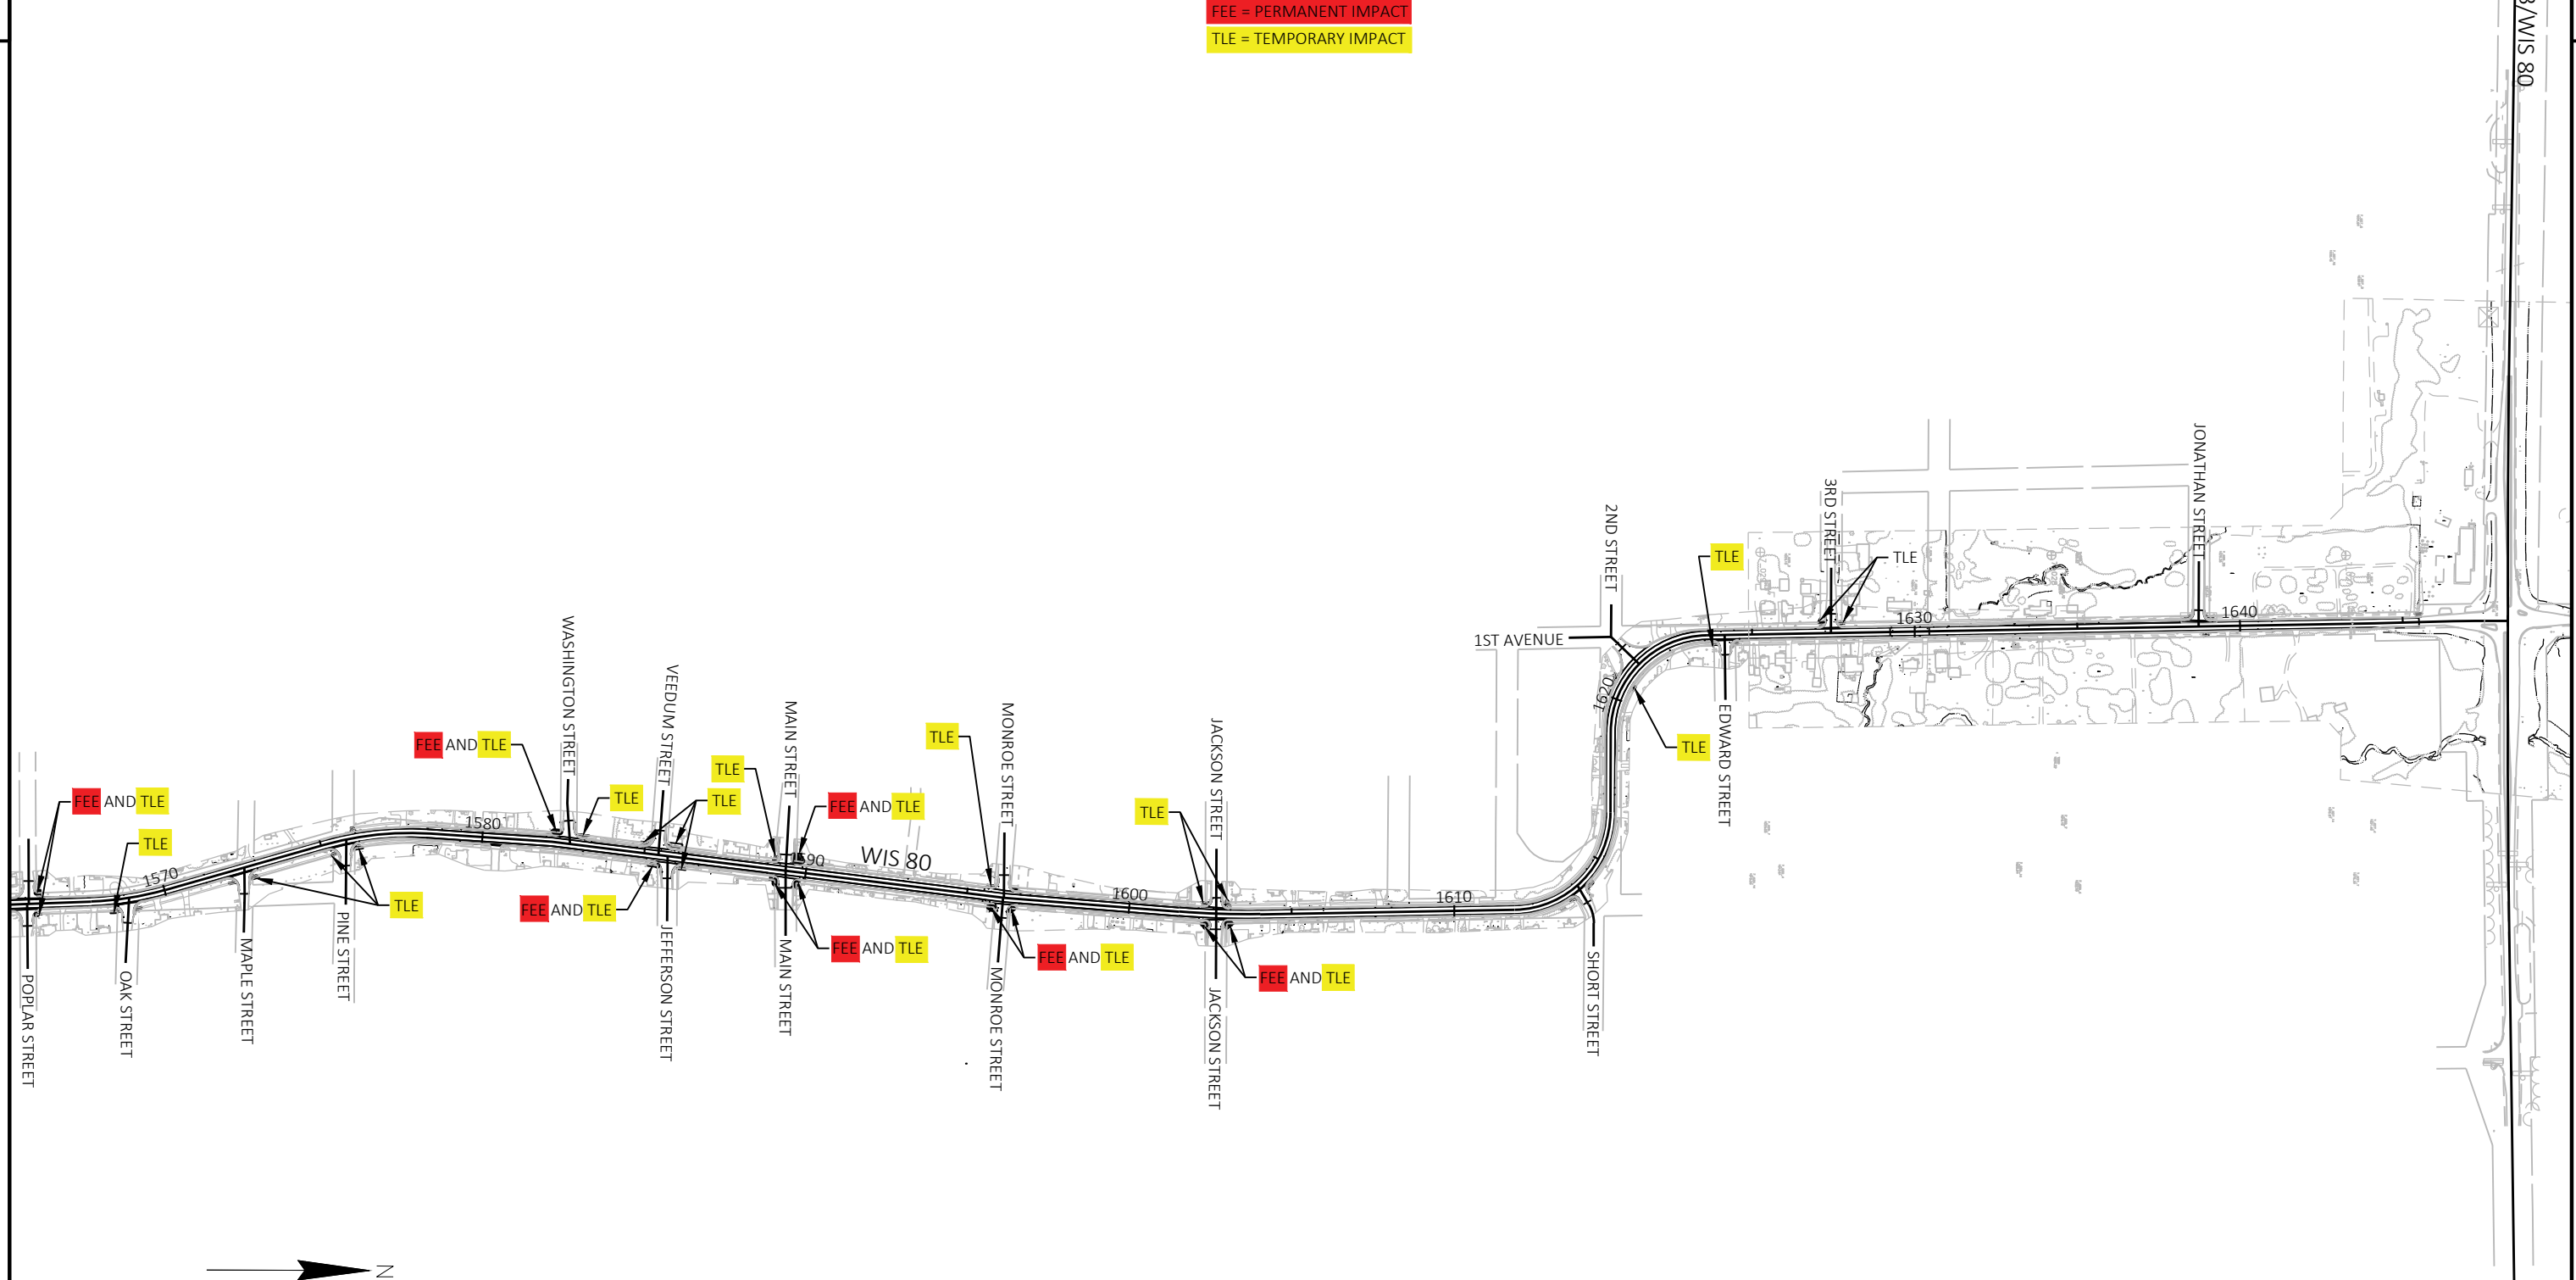

# PRELIMINARY REAL ESTATE IMPACT LOCATIONS DUE TO SIDEWALK CURB RAMP CONSTRUCTION

FEE = PERMANENT IMPACT  
TLE = TEMPORARY IMPACT

PRELIMINARY  
09/16/2021