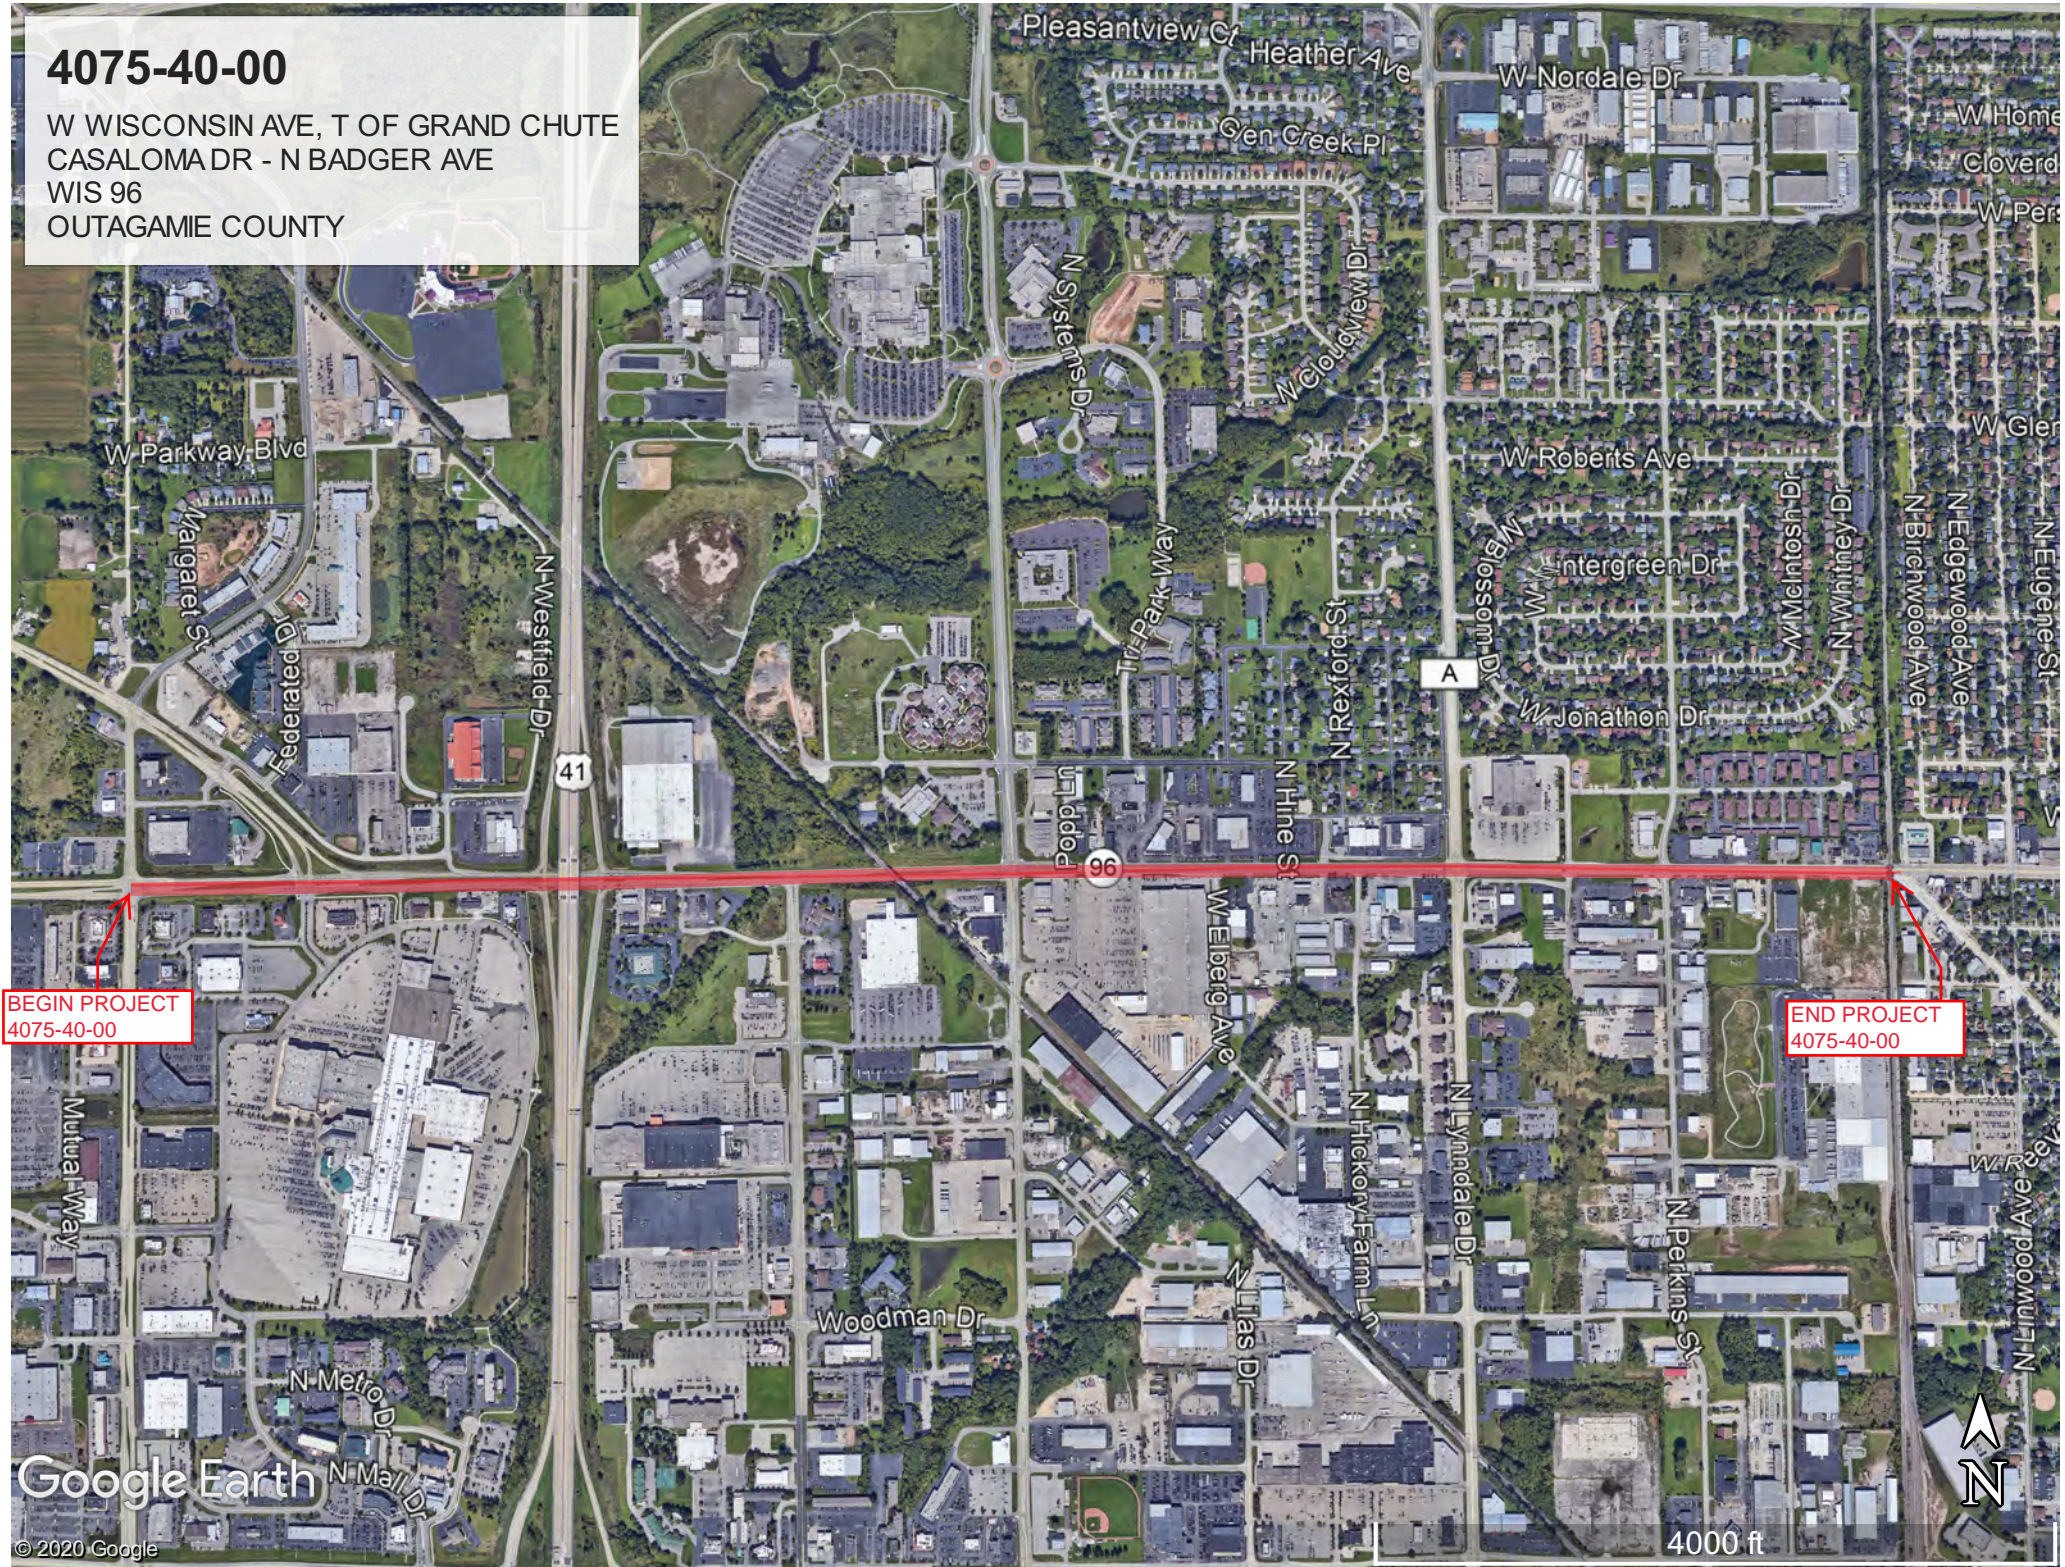

4075-40-00

W WISCONSIN AVE, T OF GRAND CHUTE
CASALOMA DR - N BADGER AVE
WIS 96
OUTAGAMIE COUNTY

BEGIN PROJECT
4075-40-00

END PROJECT
4075-40-00