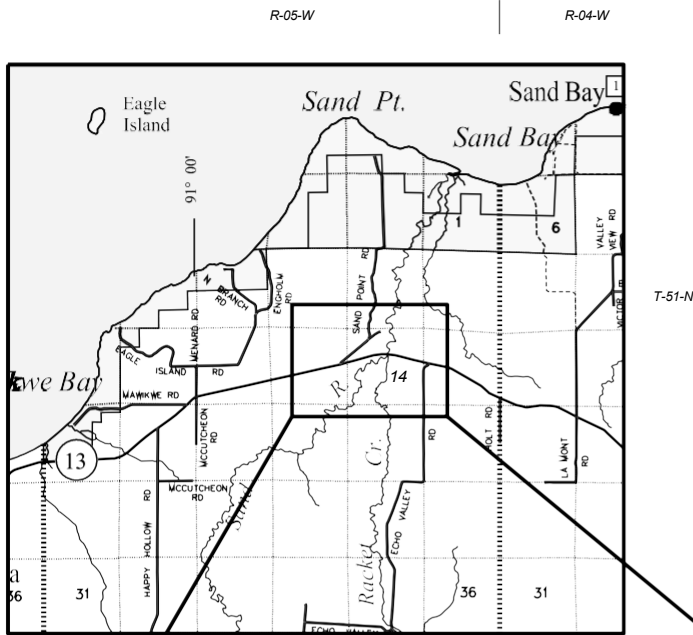

PROJECT LOCATION MAP

PROJECT ID: 8510-00-02/72
BAYFIELD - CORNUCOPIA
SAND RIVER BRIDGE B-04-0011
WIS 13, BAYFIELD COUNTY

PROJECT LOCATION
BAYFIELD COUNTY, WI