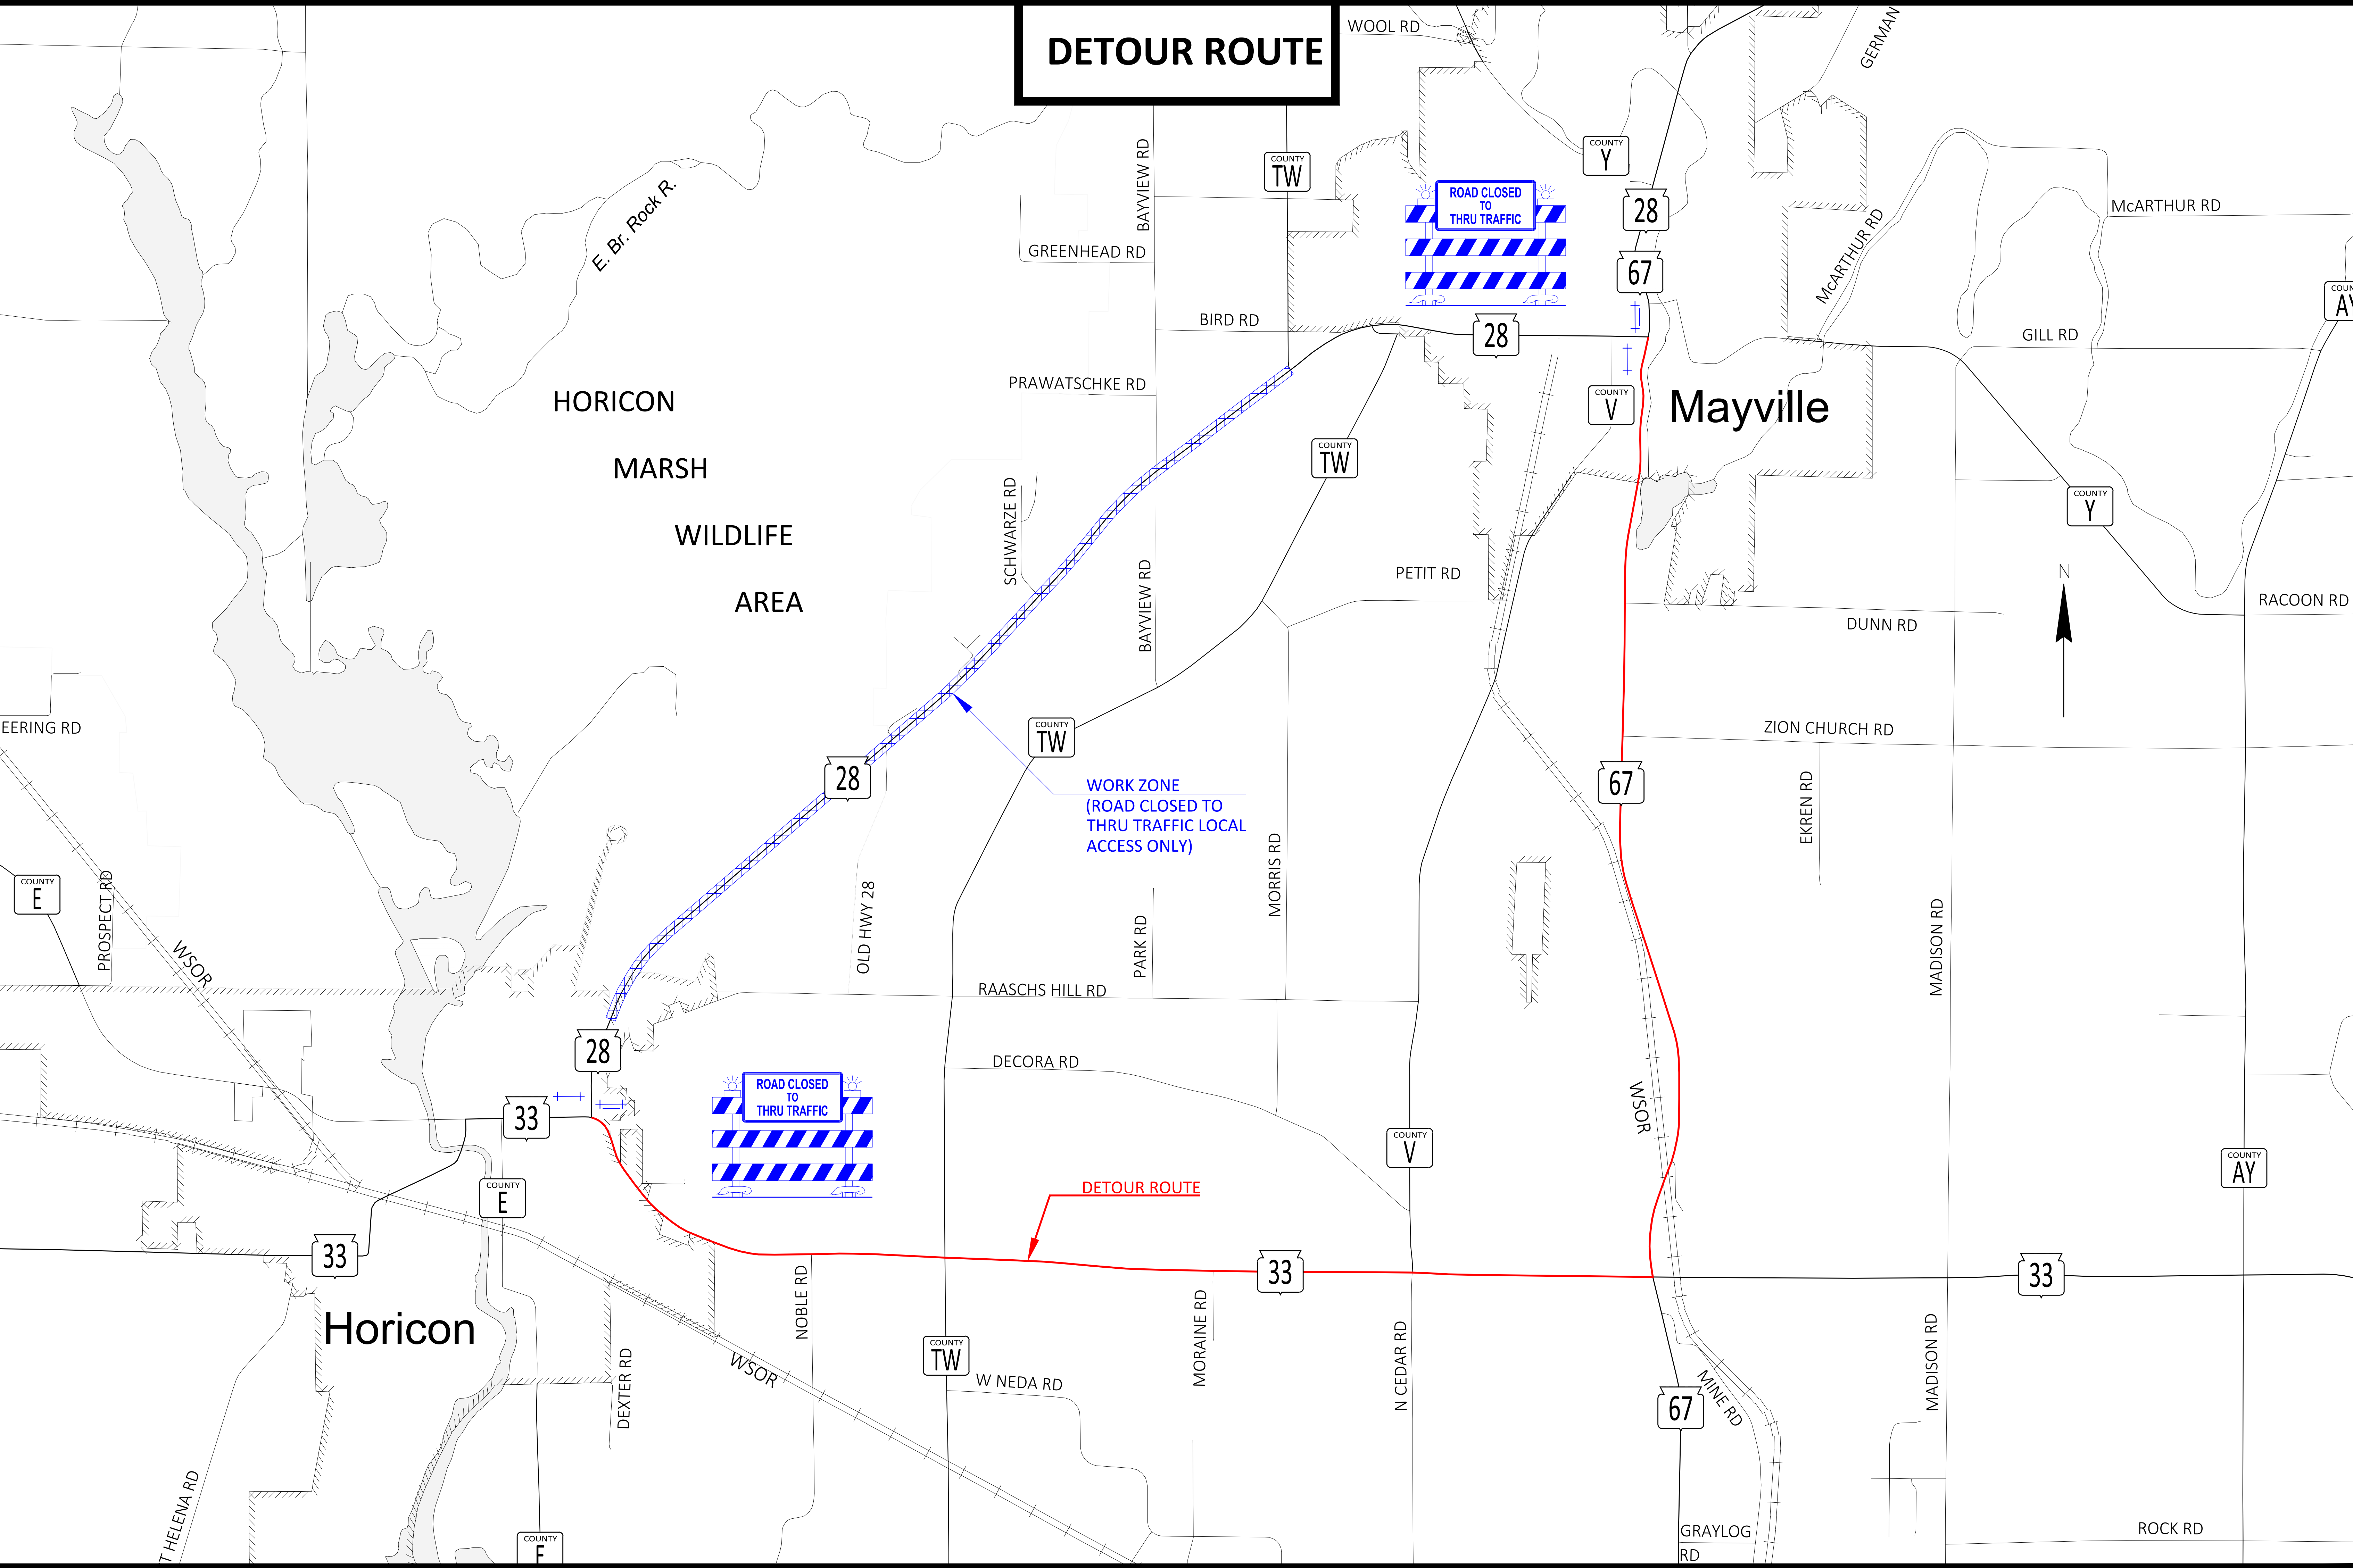

DETOUR ROUTE

WORK ZONE
(ROAD CLOSED TO THRU TRAFFIC LOCAL ACCESS ONLY)

DETOUR ROUTE

HORICON
MARSH
WILDLIFE
AREA

Mayville

Horicon