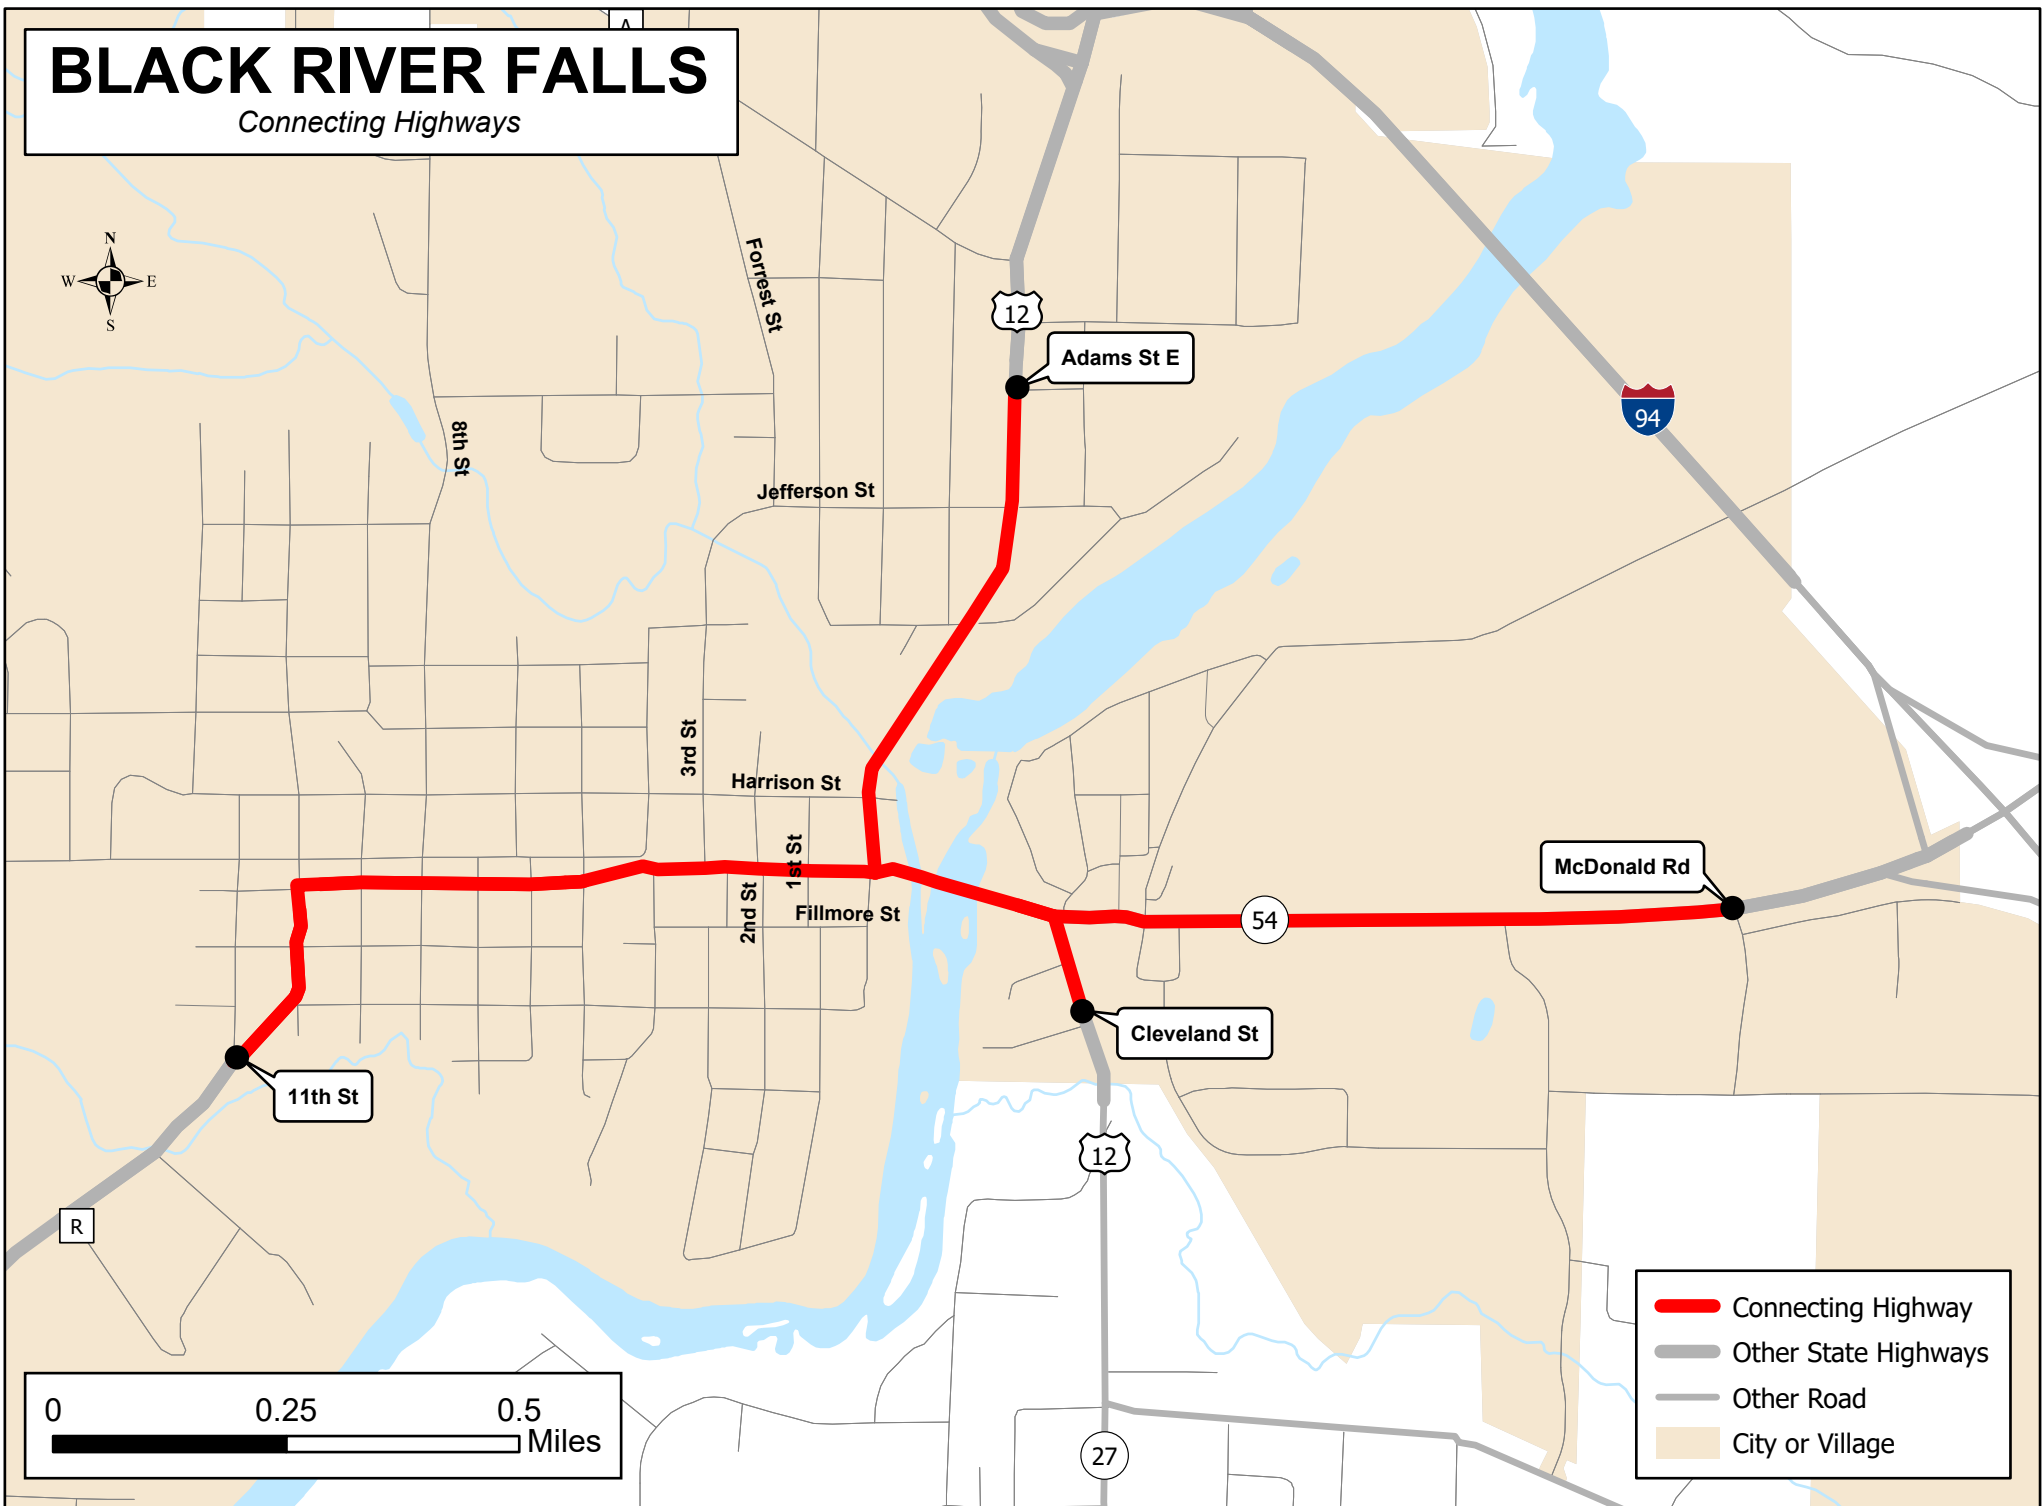

BLACK RIVER FALLS

Connecting Highways

0 0.25 0.5 Miles

- Connecting Highway
- Other State Highways
- Other Road
- City or Village