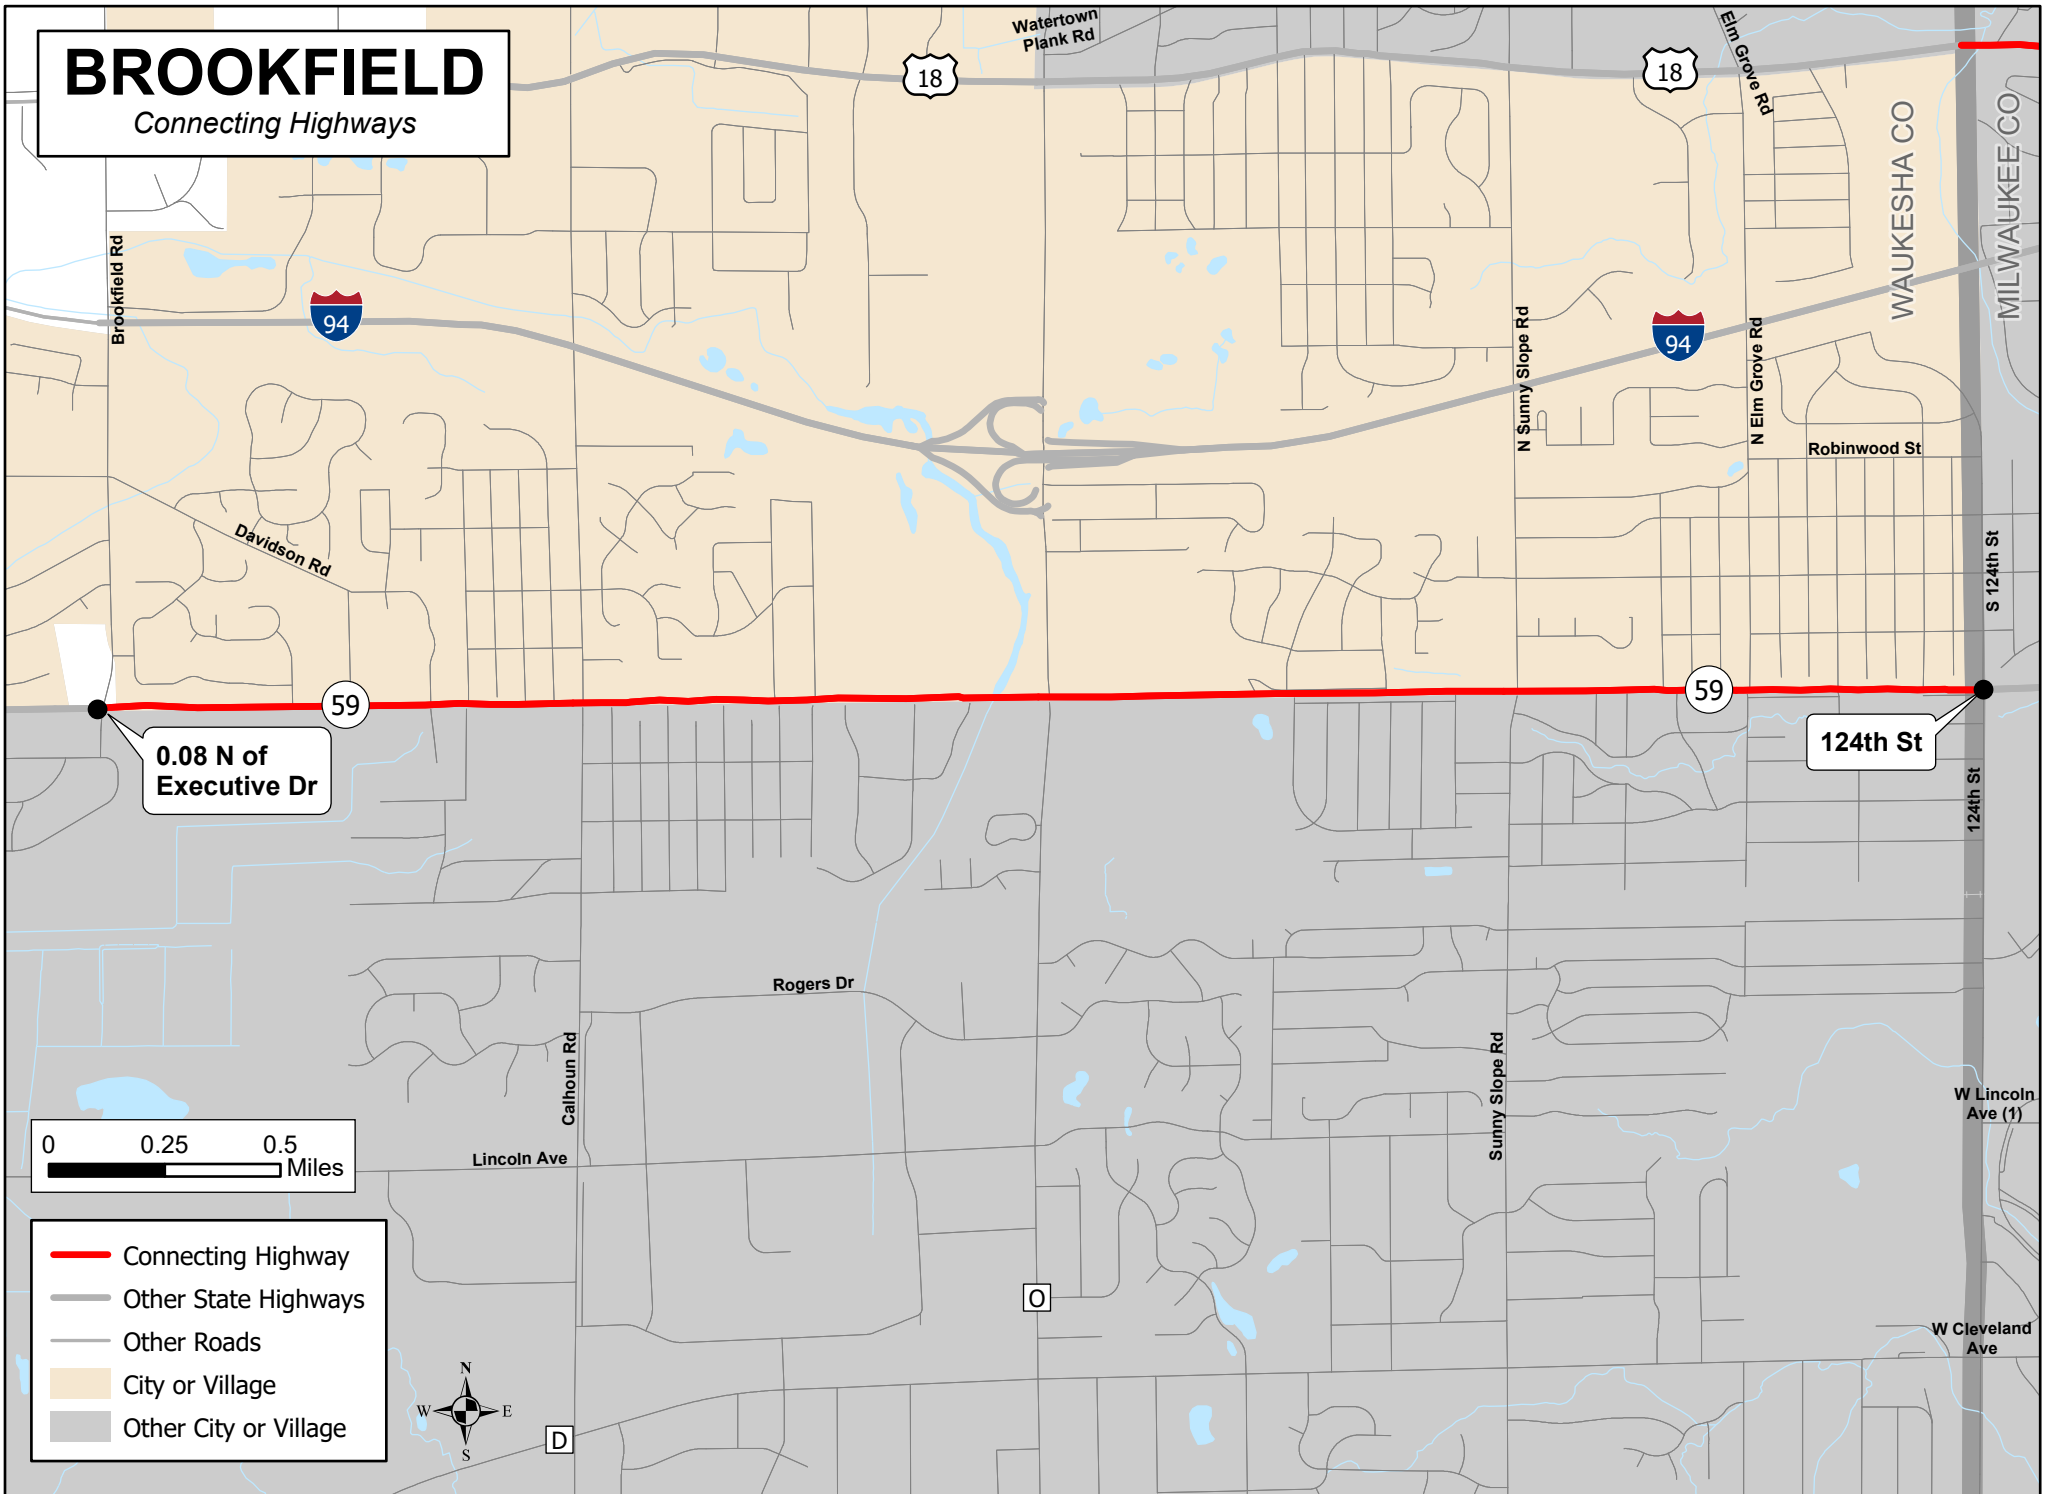

BROOKFIELD

Connecting Highways

0.08 N of Executive Dr

124th St

0 0.25 0.5 Miles

- Connecting Highway
- Other State Highways
- Other Roads
- City or Village
- Other City or Village