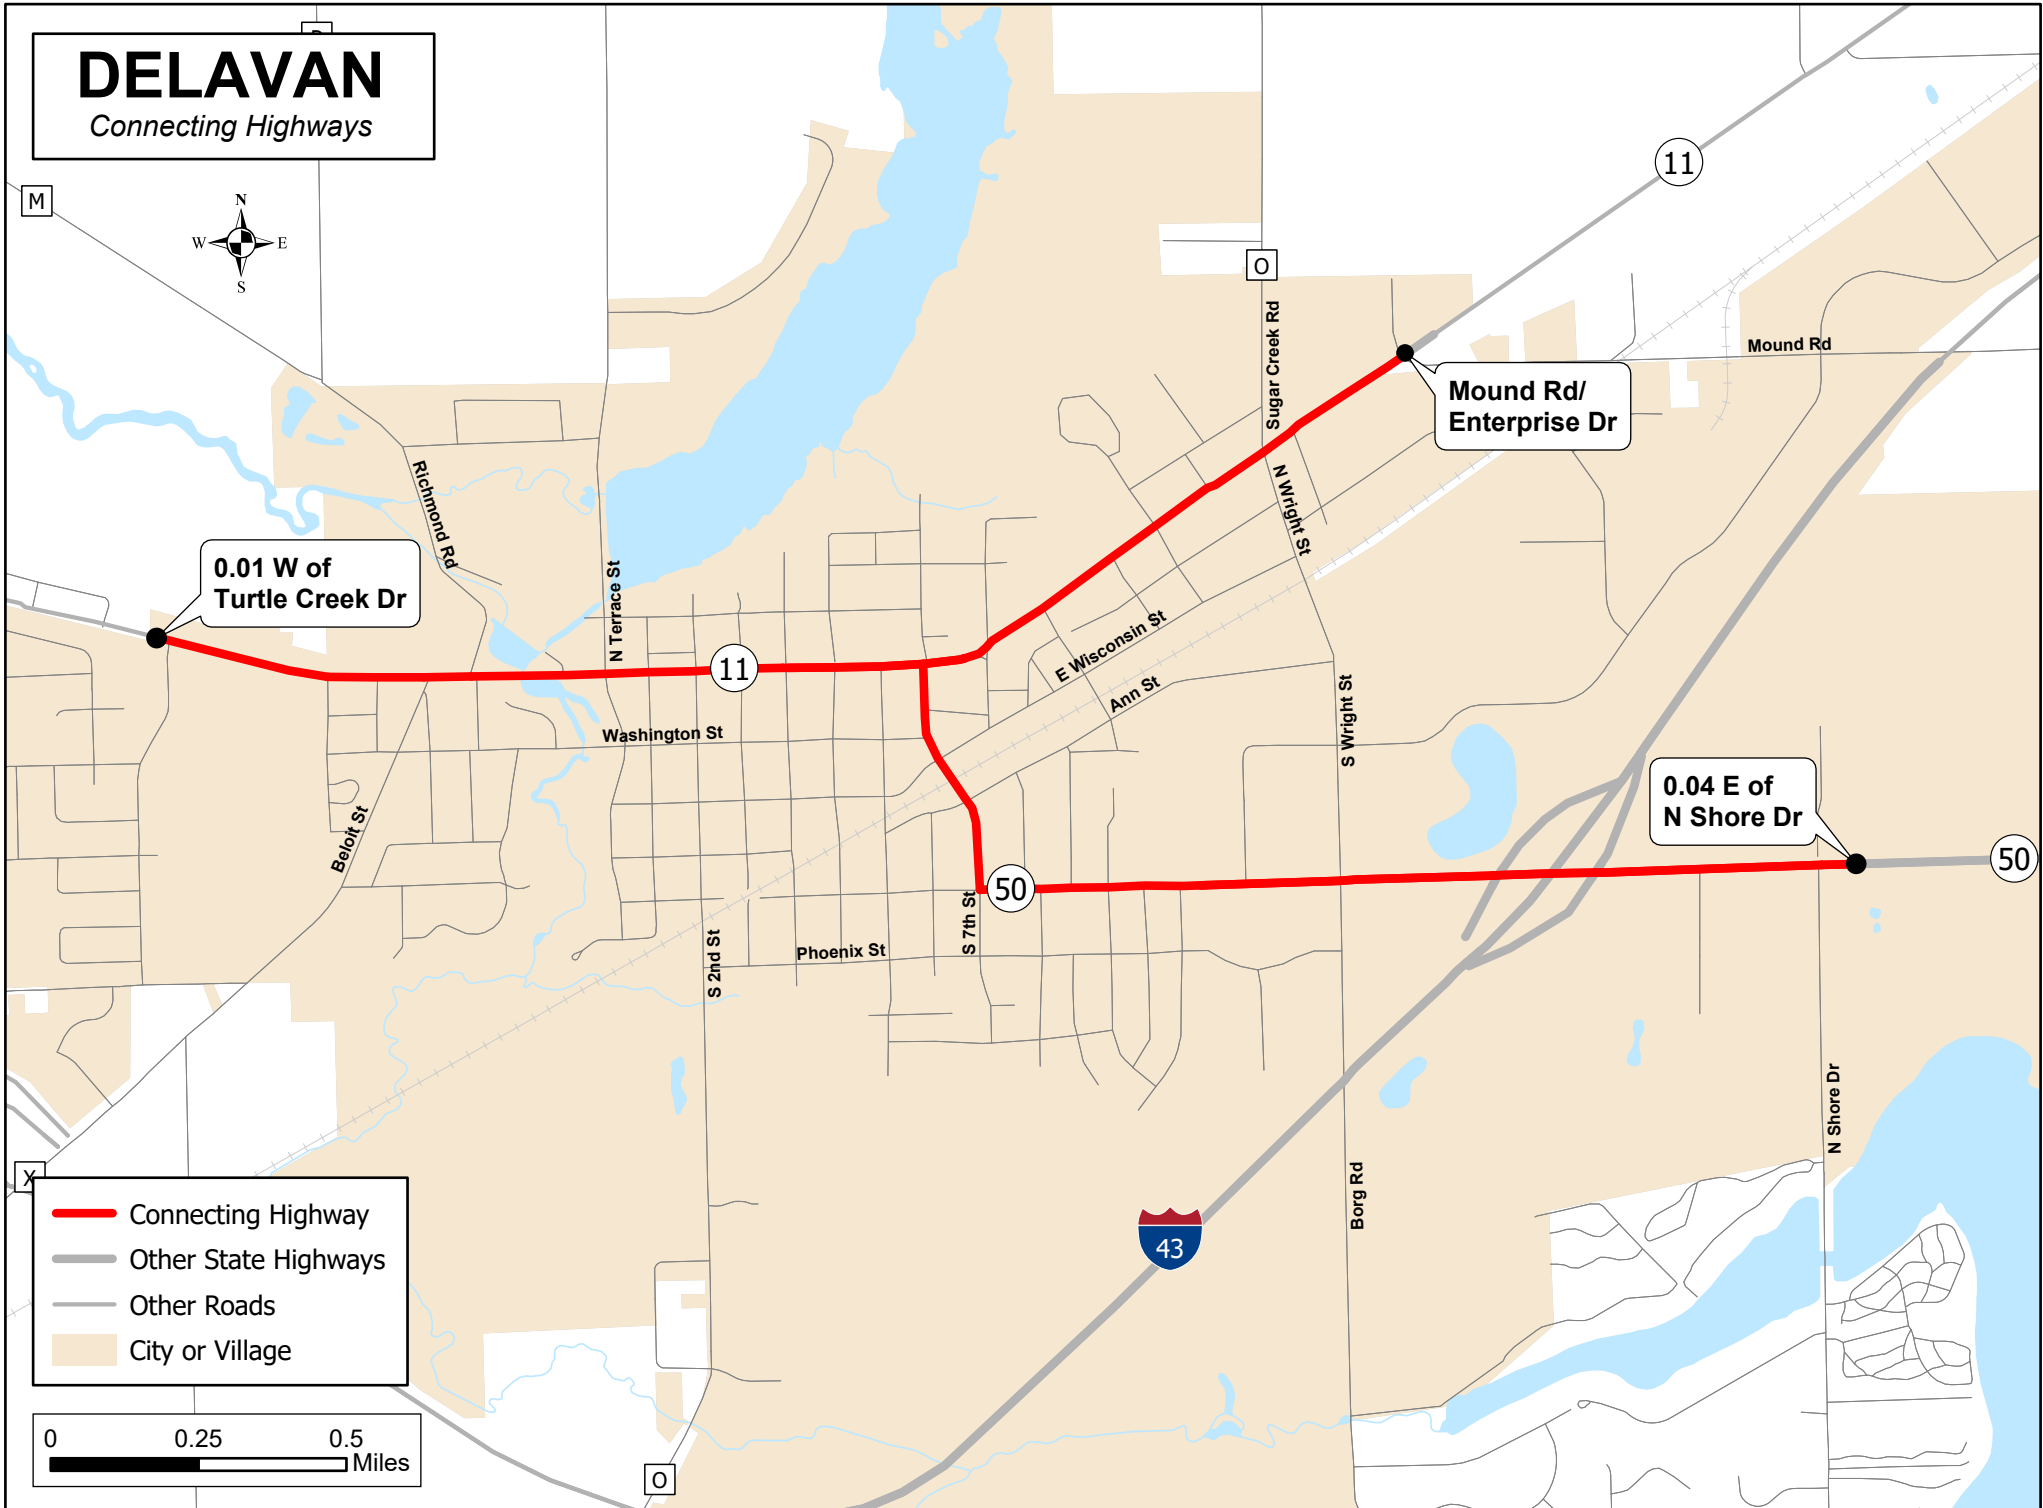

DEHAVAN

Connecting Highways

0.01 W of
Turtle Creek Dr

Mound Rd/
Enterprise Dr

0.04 E of
N Shore Dr

- Connecting Highway
- Other State Highways
- Other Roads
- City or Village

0 0.25 0.5
Miles