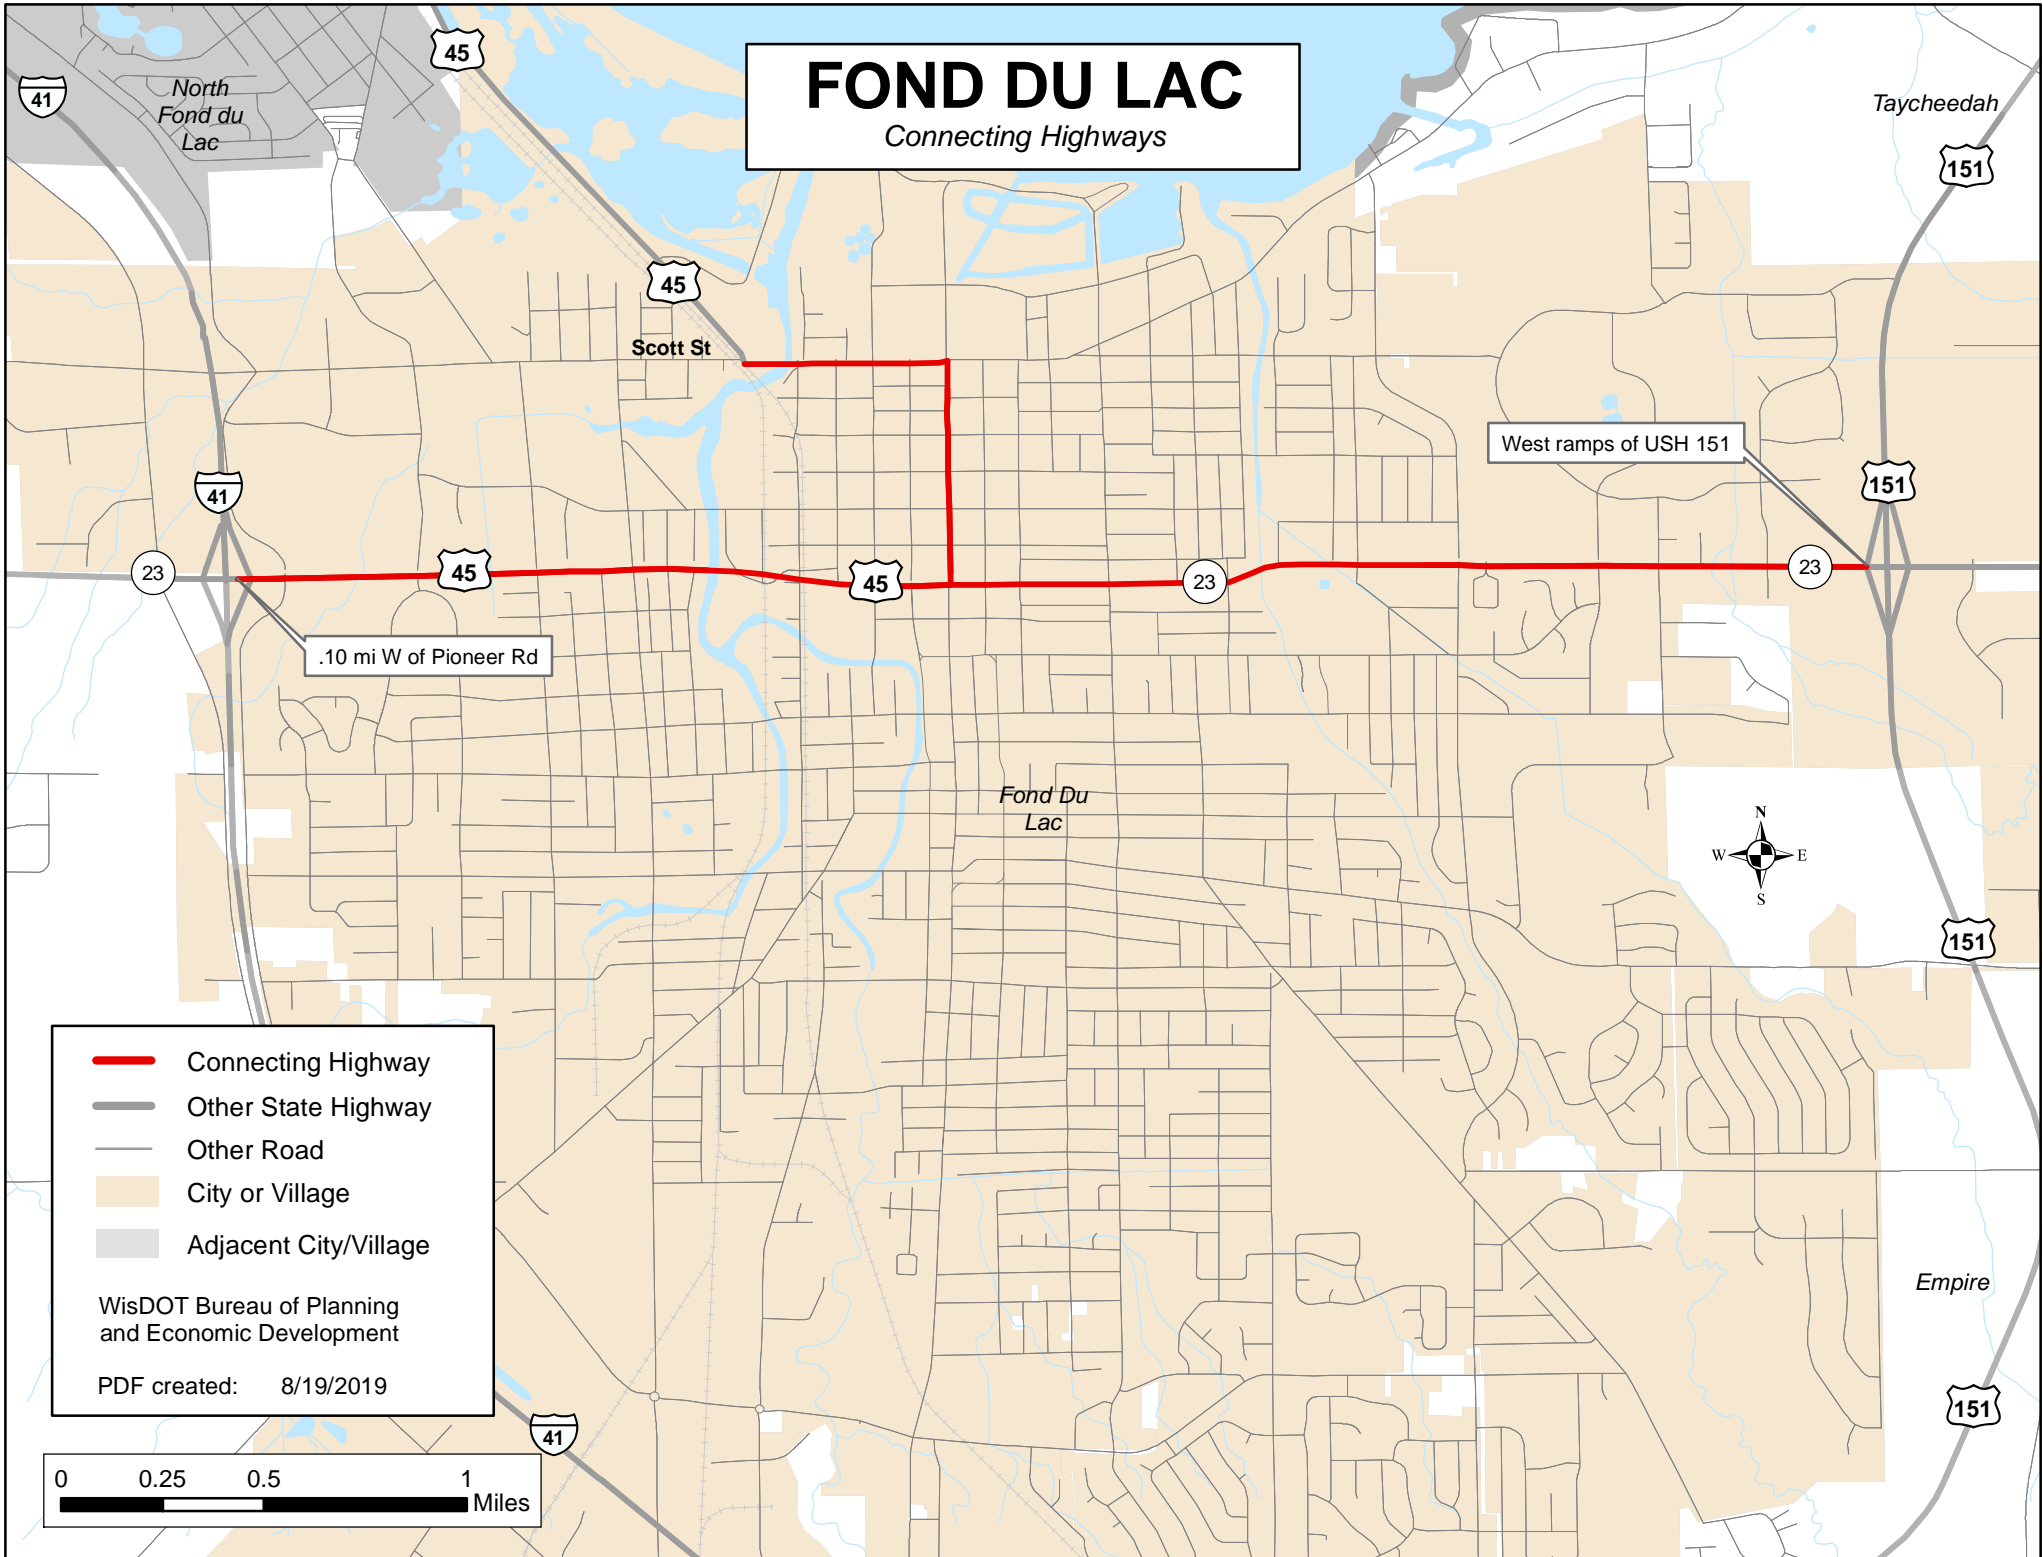

# FOND DU LAC

Connecting Highways

- Connecting Highway
- Other State Highway
- Other Road
- City or Village
- Adjacent City/Village

WisDOT Bureau of Planning and Economic Development

PDF created: 8/19/2019

0 0.25 0.5 1 Miles