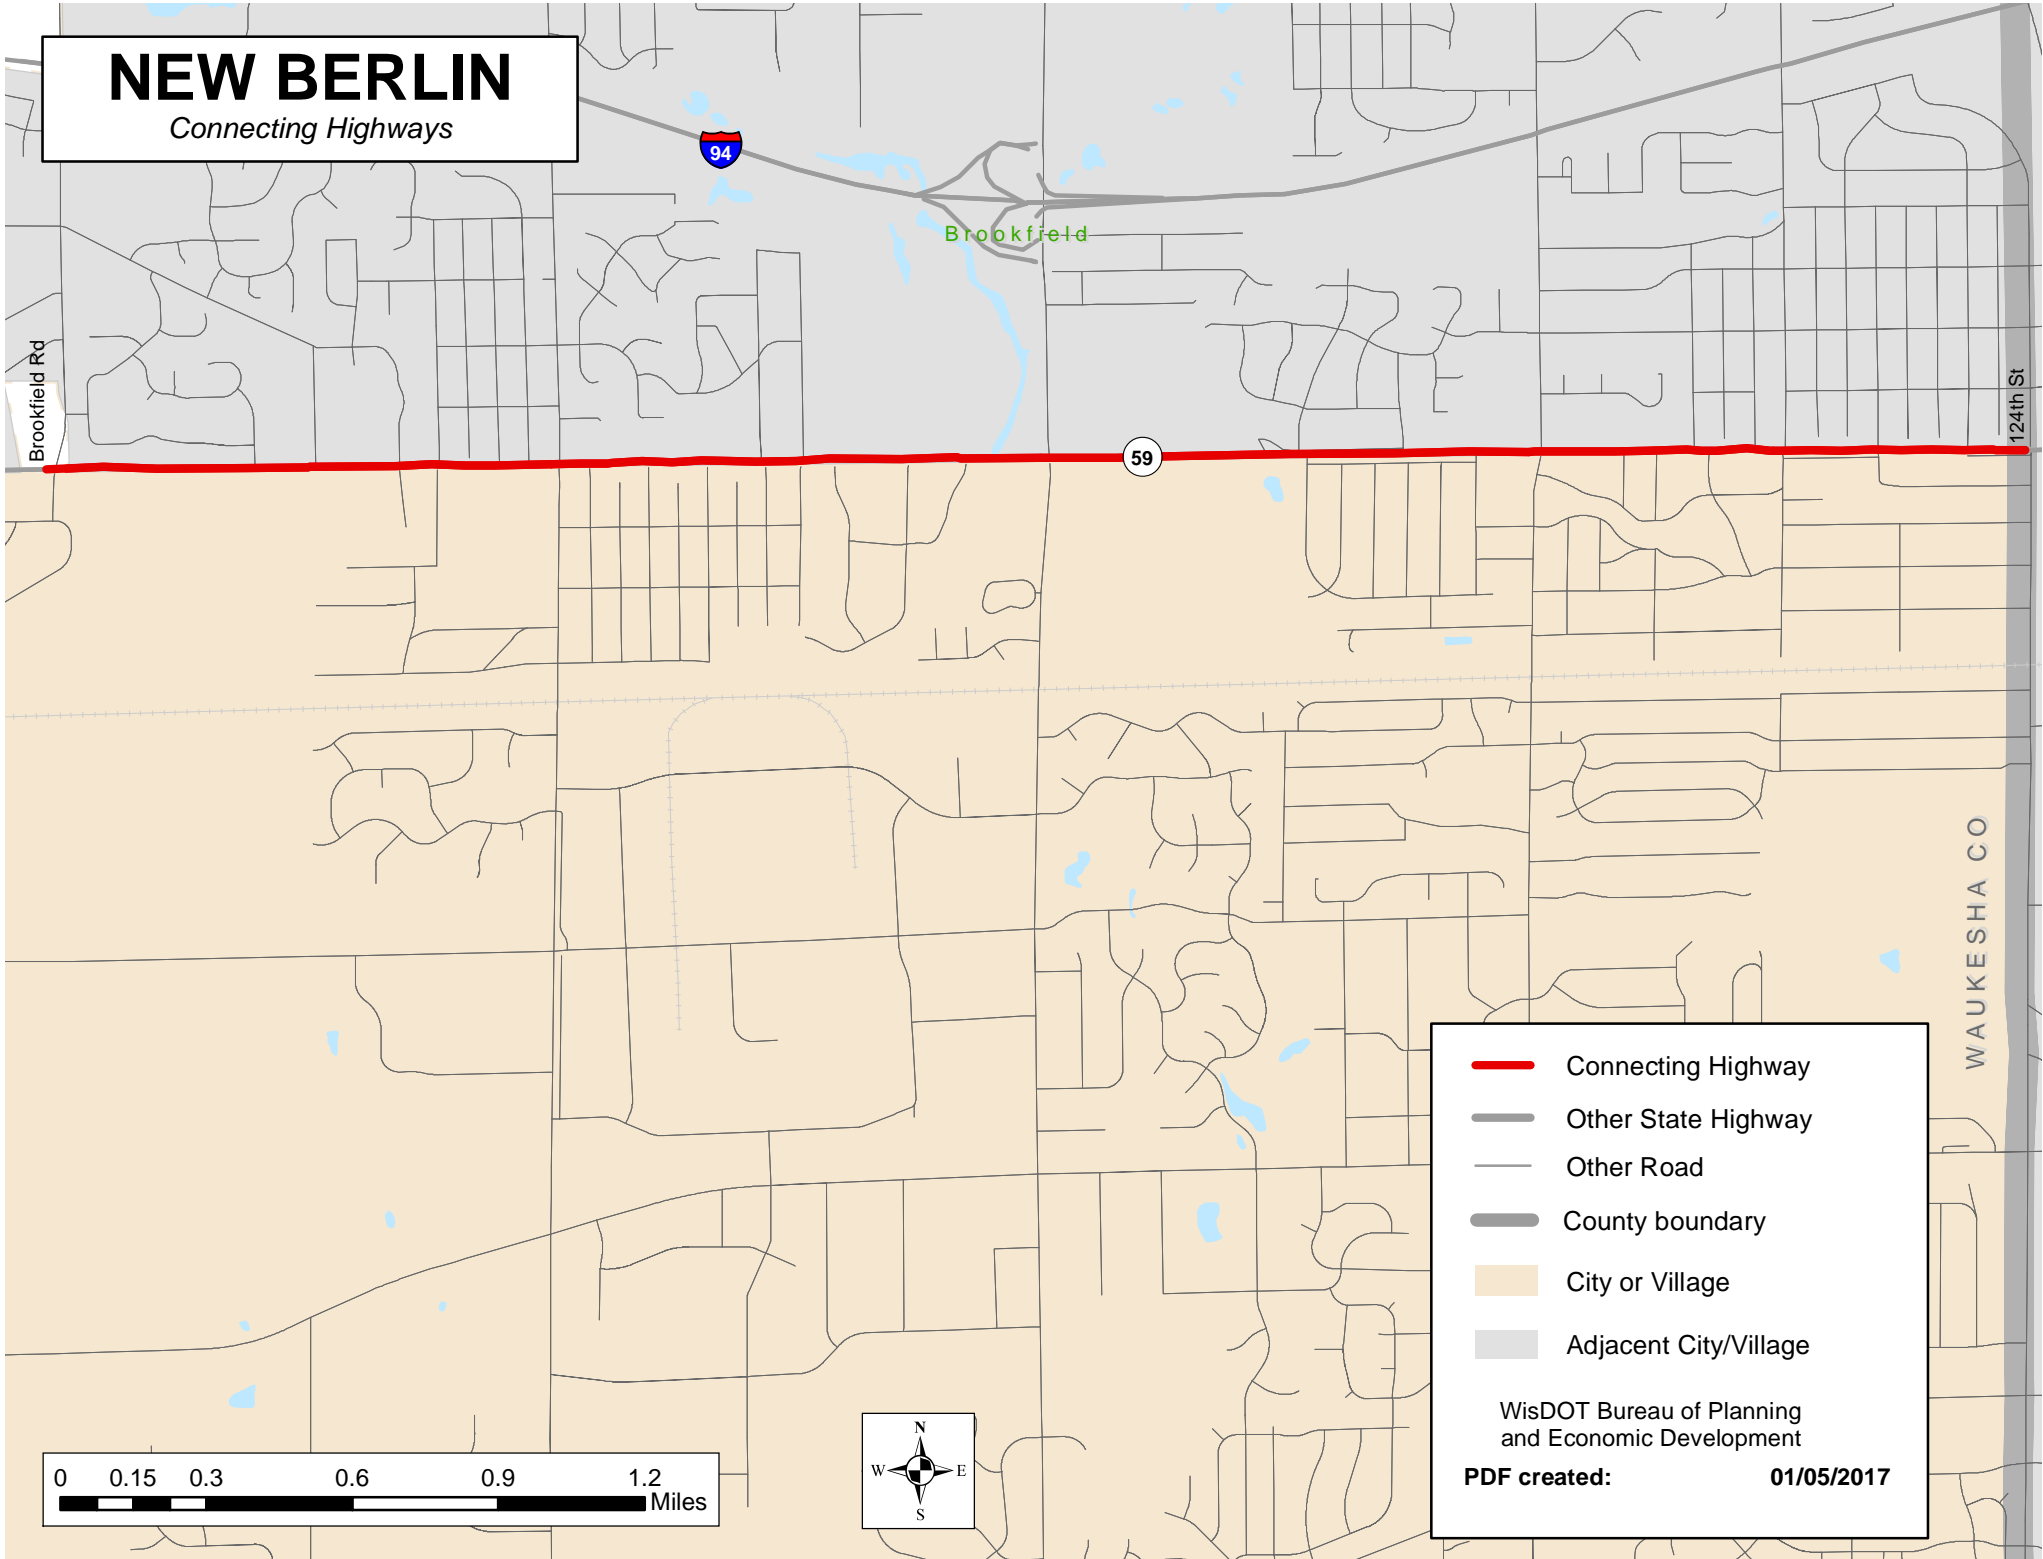

NEW BERLIN

Connecting Highways

Brookfield Rd

124th St

WAUKESHA CO

Brookfield

59

0 0.15 0.3 0.6 0.9 1.2 Miles

-  Connecting Highway
-  Other State Highway
-  Other Road
-  County boundary
-  City or Village
-  Adjacent City/Village

WisDOT Bureau of Planning and Economic Development
PDF created: 01/05/2017