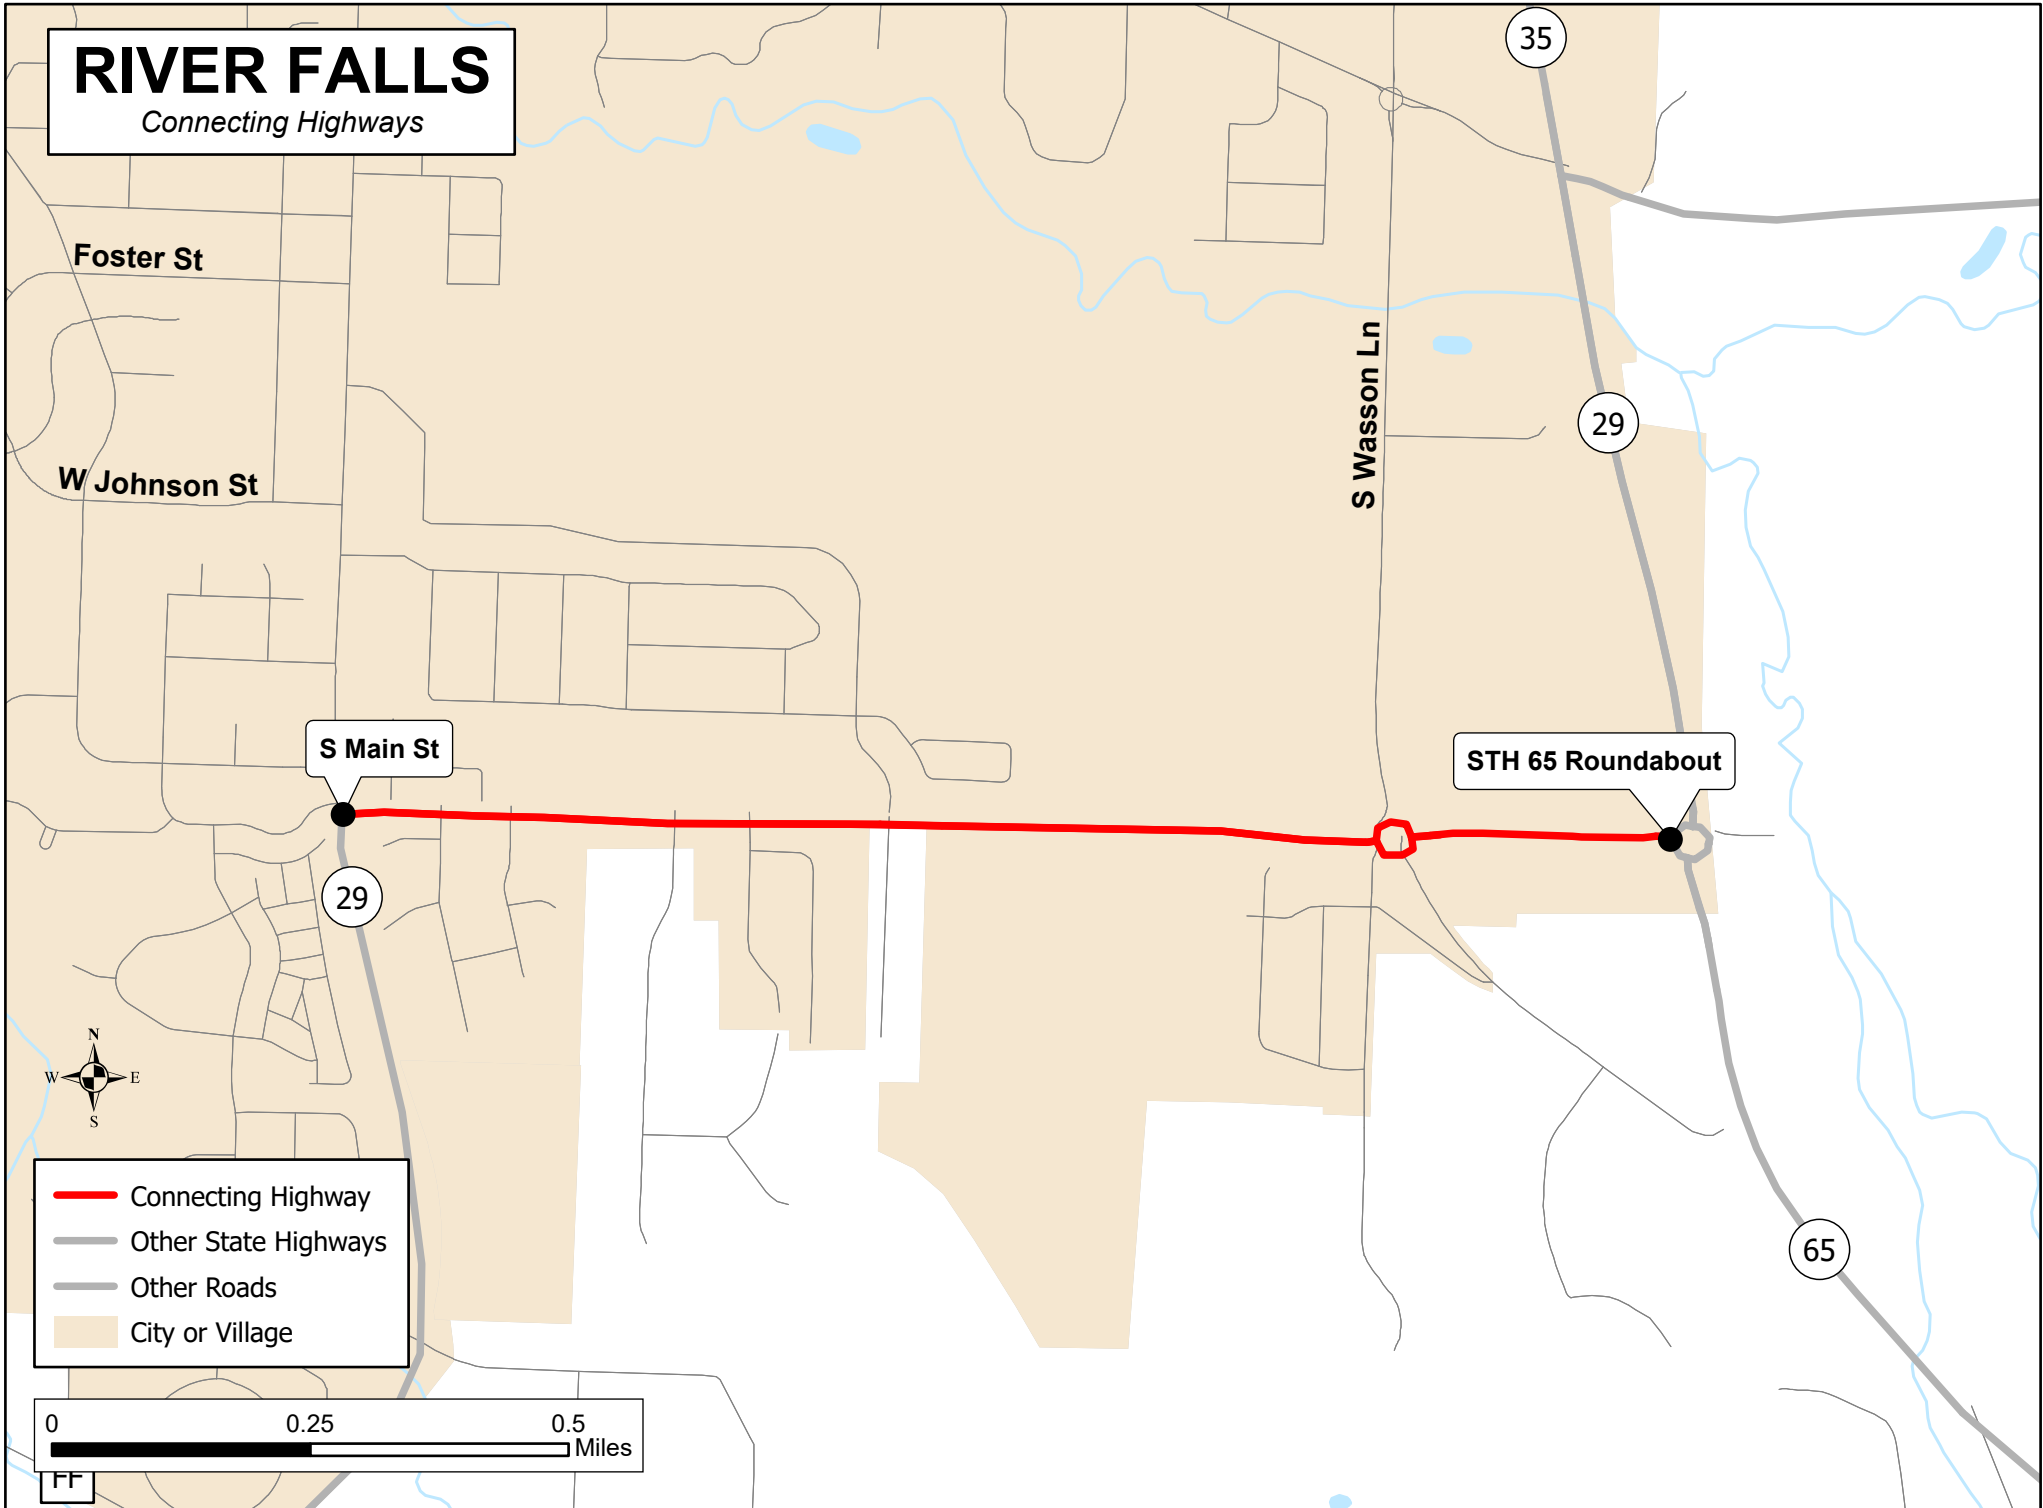

# RIVER FALLS

Connecting Highways

Foster St

W Johnson St

S Main St

S Wasson Ln

STH 65 Roundabout

- Connecting Highway
- Other State Highways
- Other Roads
- City or Village

0 0.25 0.5 Miles