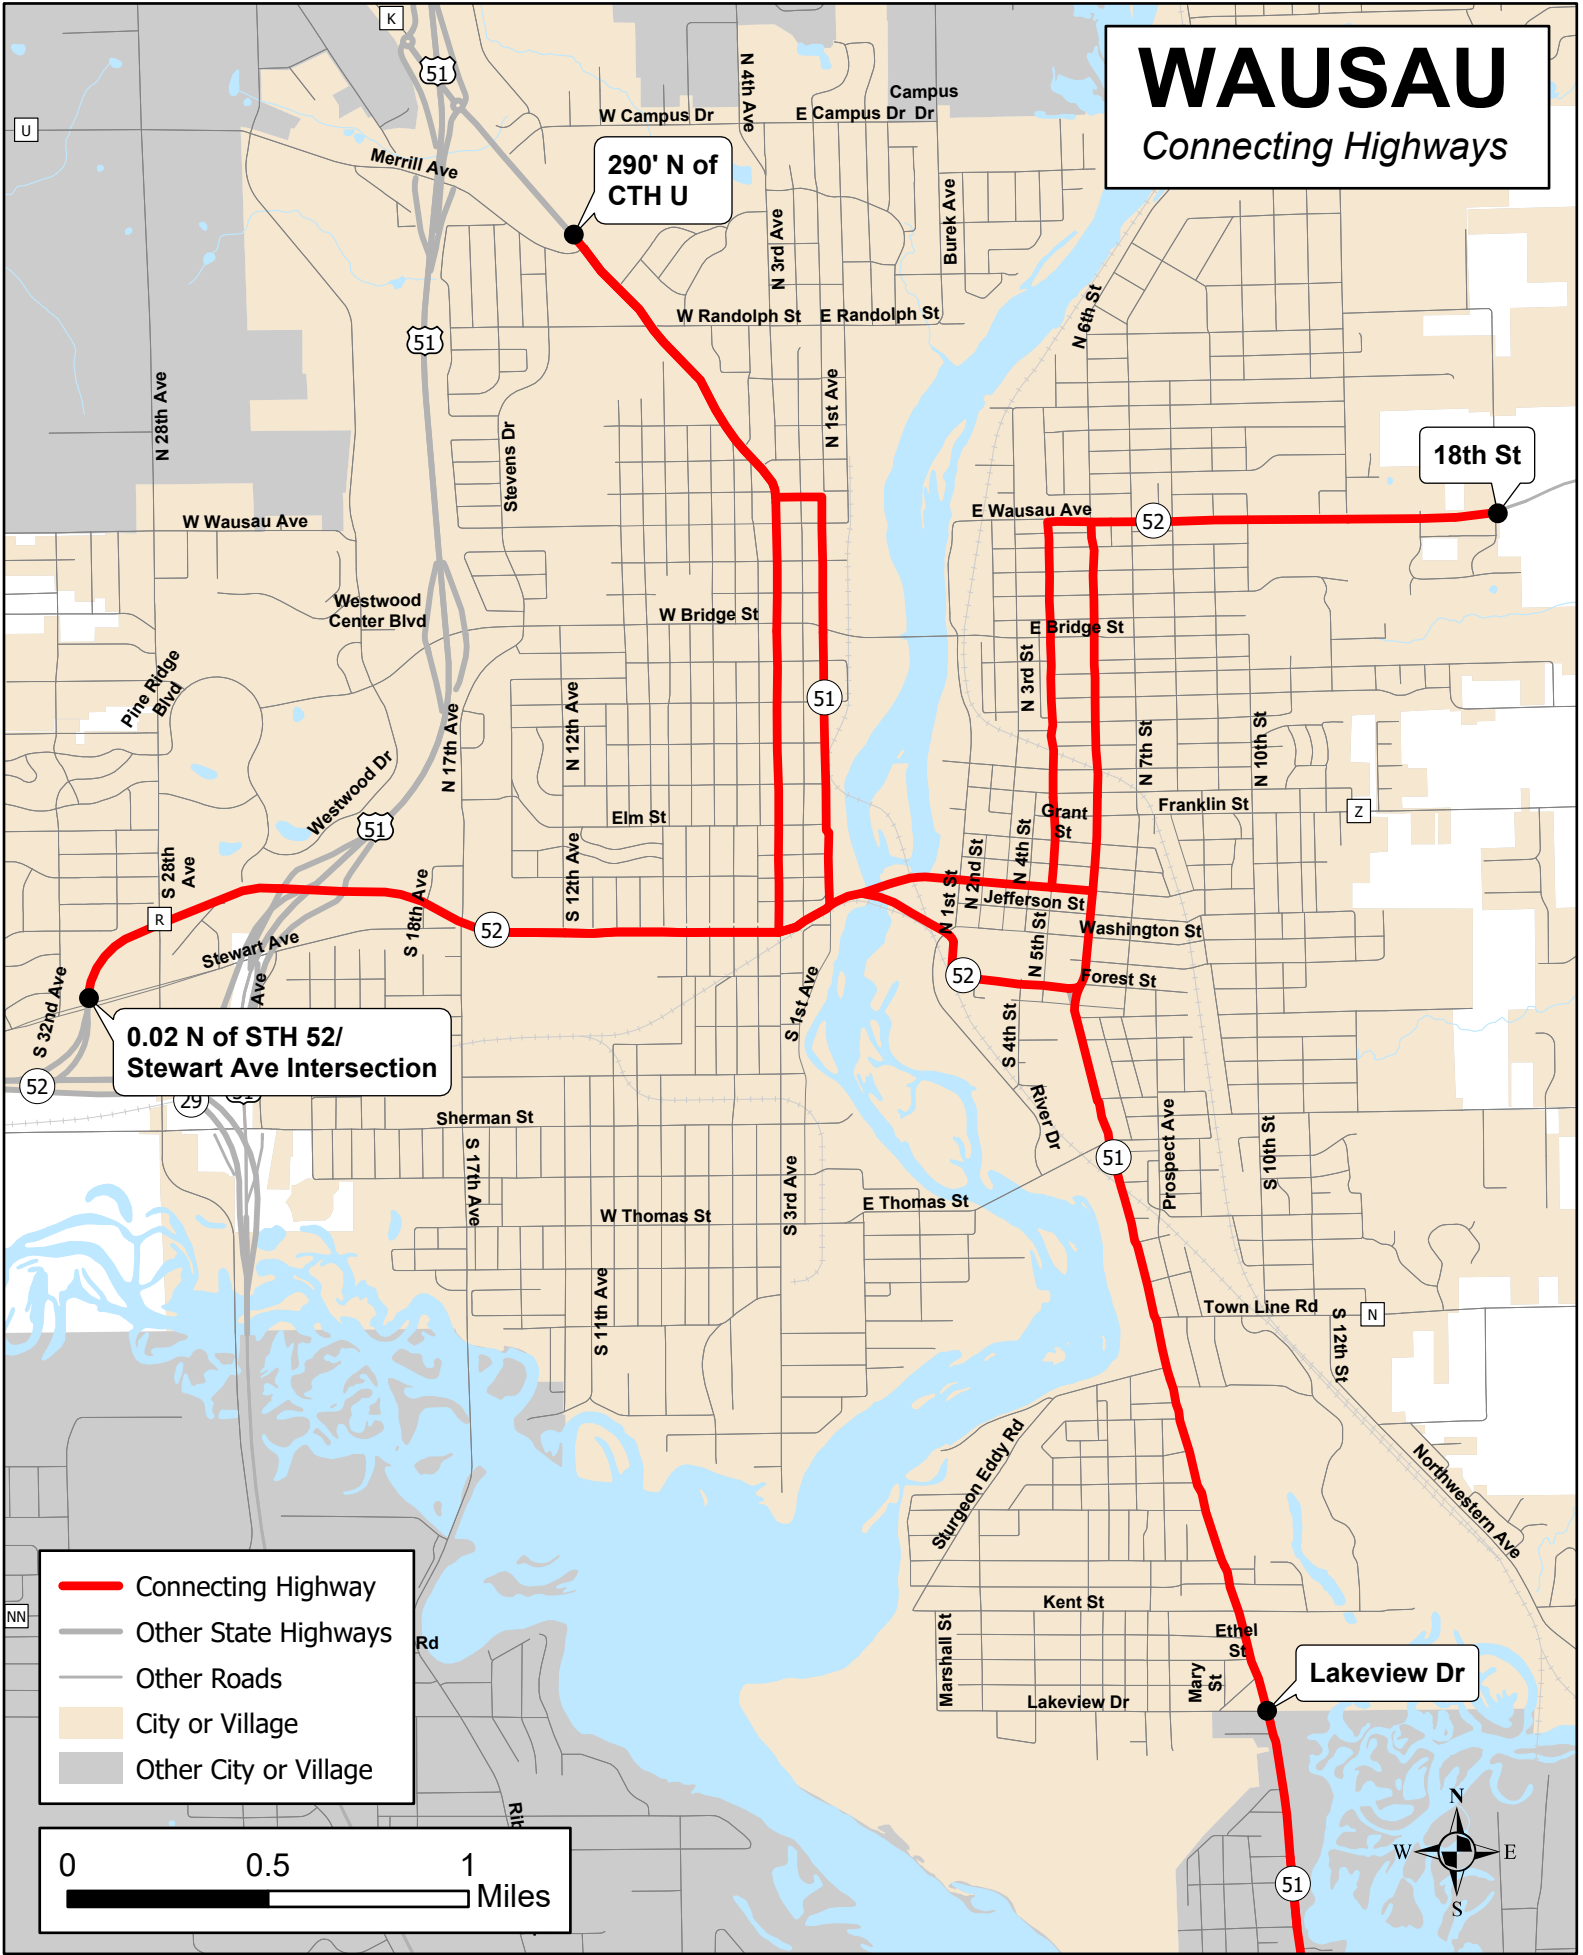

WAUSAU

Connecting Highways

290' N of CTH U

18th St

0.02 N of STH 52/
Stewart Ave Intersection

Lakeview Dr

- Connecting Highway
- Other State Highways
- Other Roads
- City or Village
- Other City or Village