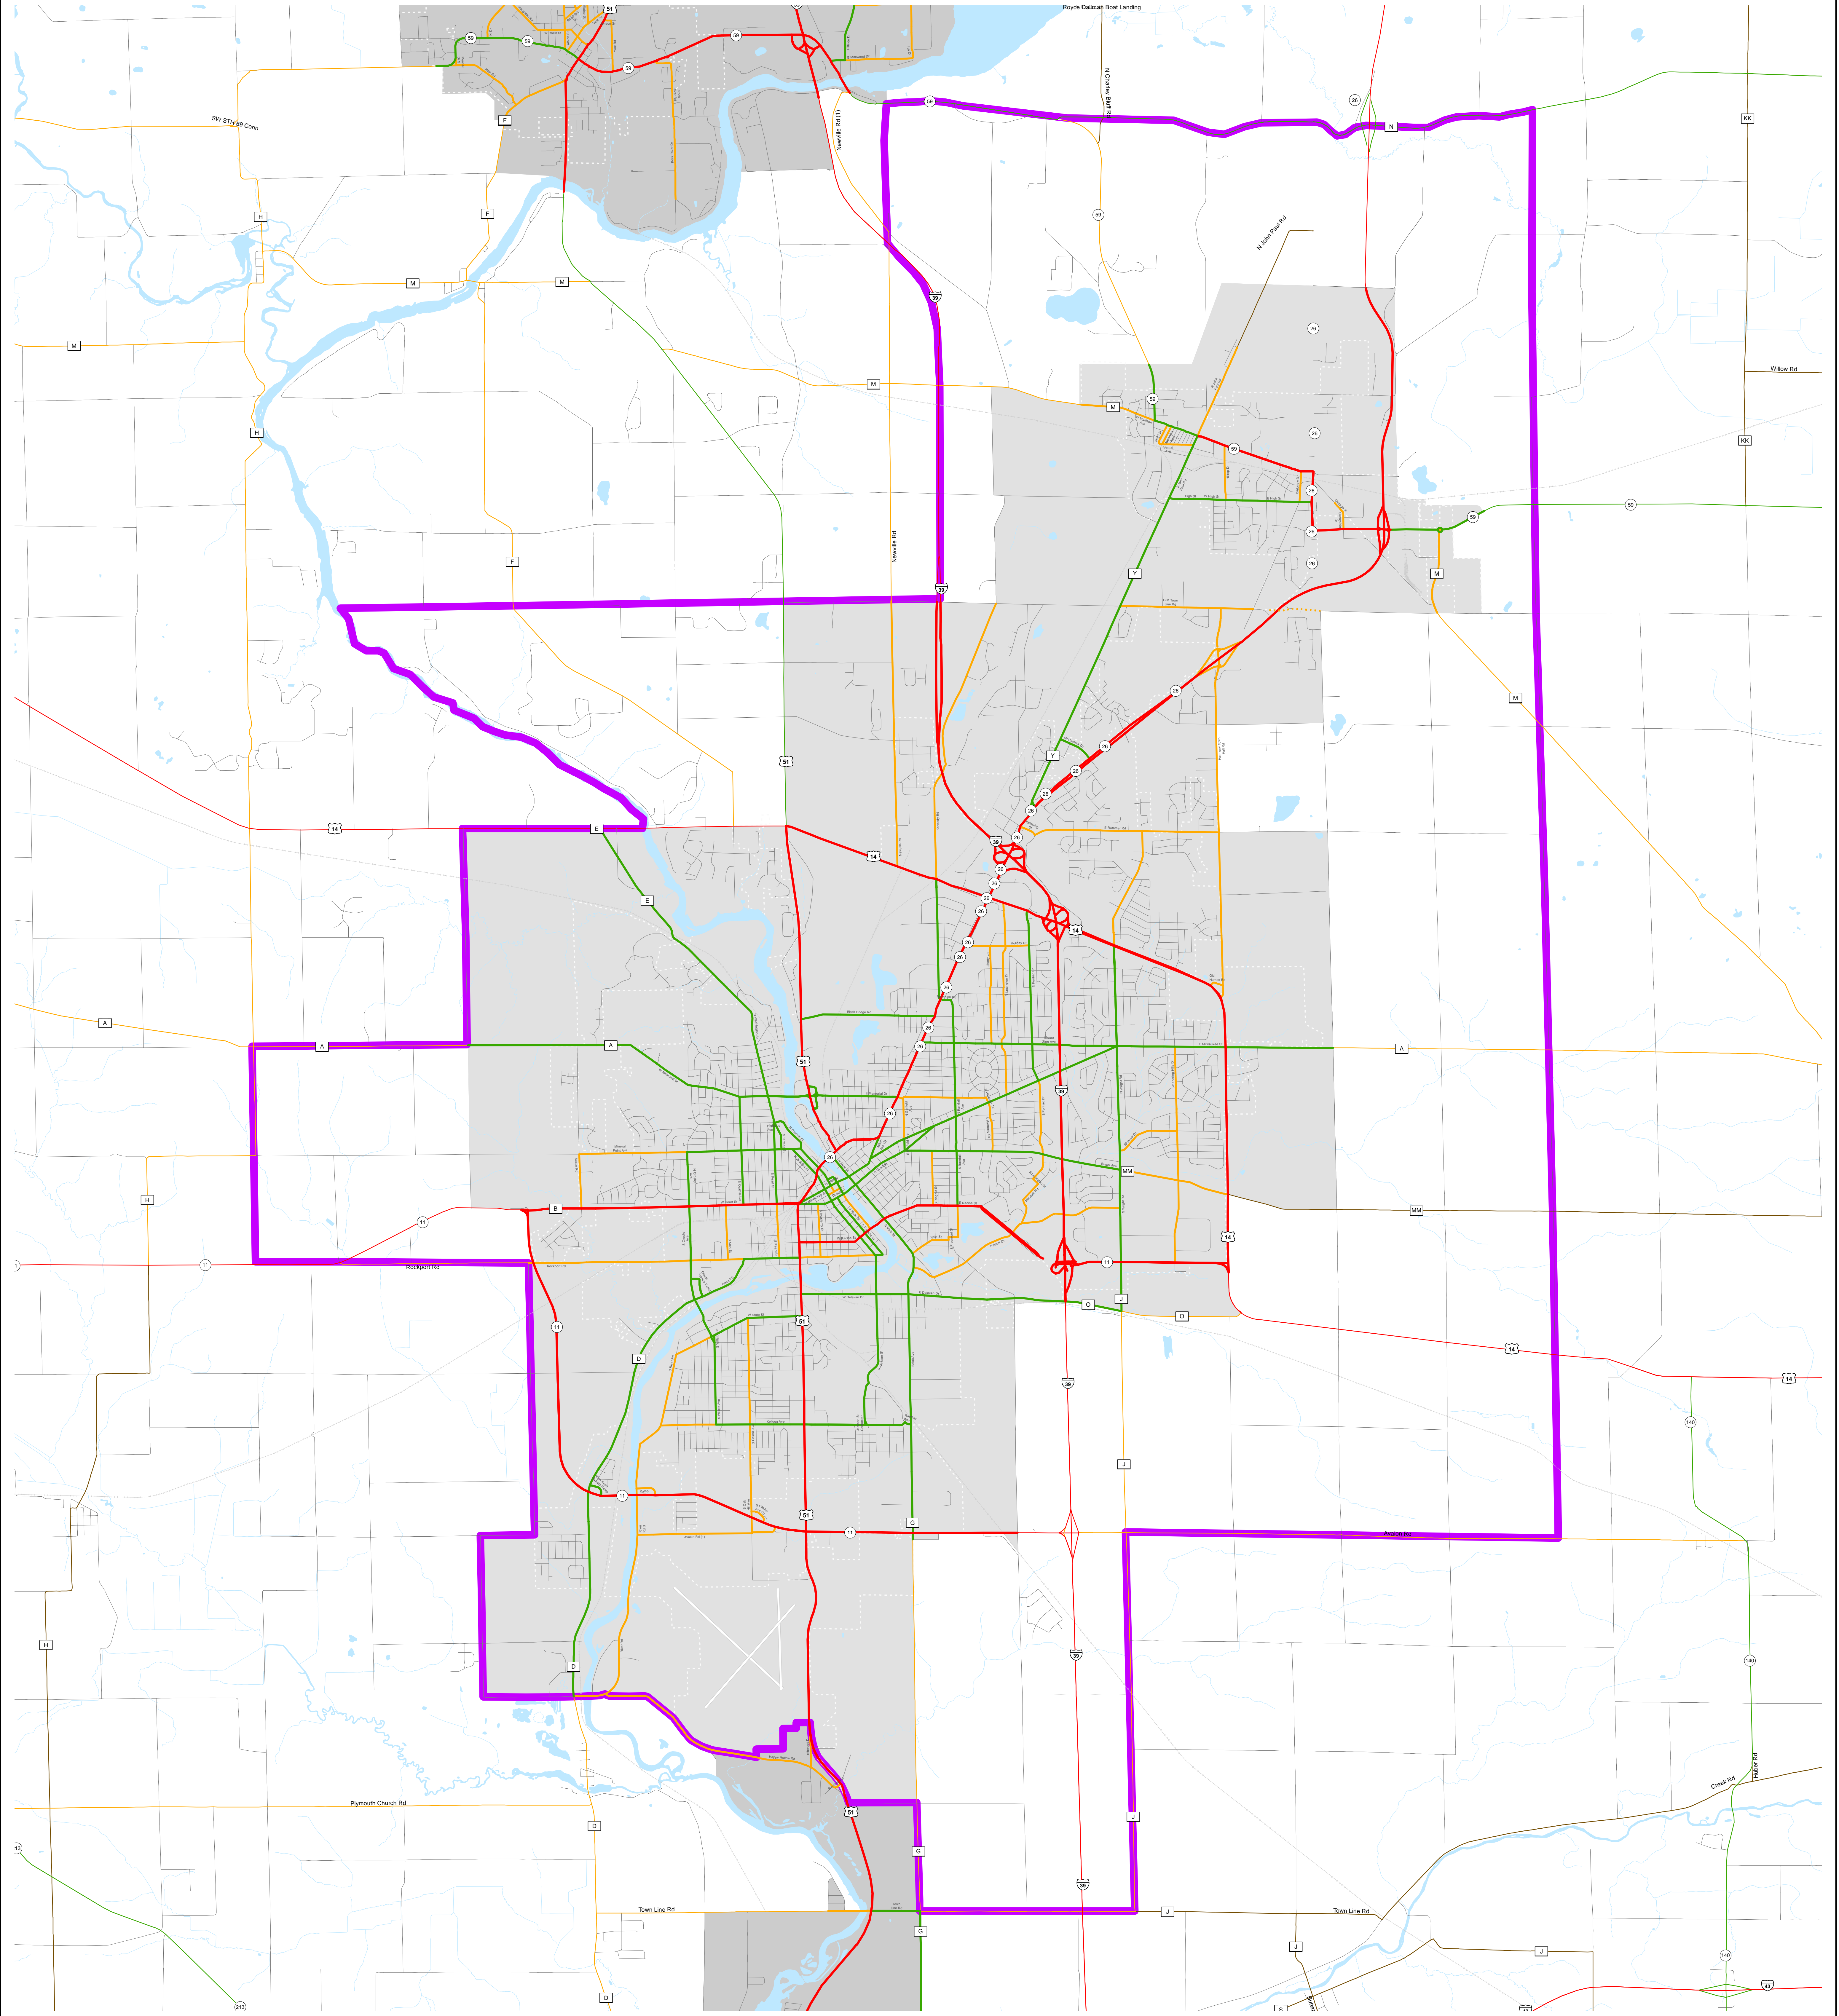

JANESVILLE

MPA BOUNDARY

JANESVILLE

PLANNING BOUNDARY APPROVAL

[Signature]
Chair, MPO Policy Board 10/23/13

[Signature]
8-27-13

MPA Boundary

Legend

Existing Planned*	Principal Arterial	Railroads
Minor Arterial	Collector	Lakes, Rivers, Streams
Local	City and Village Boundary	Urbanized Area
Other surrounding urbanized areas	Rural Area	County Boundary

* NOTE: All planned route locations are approximations only.