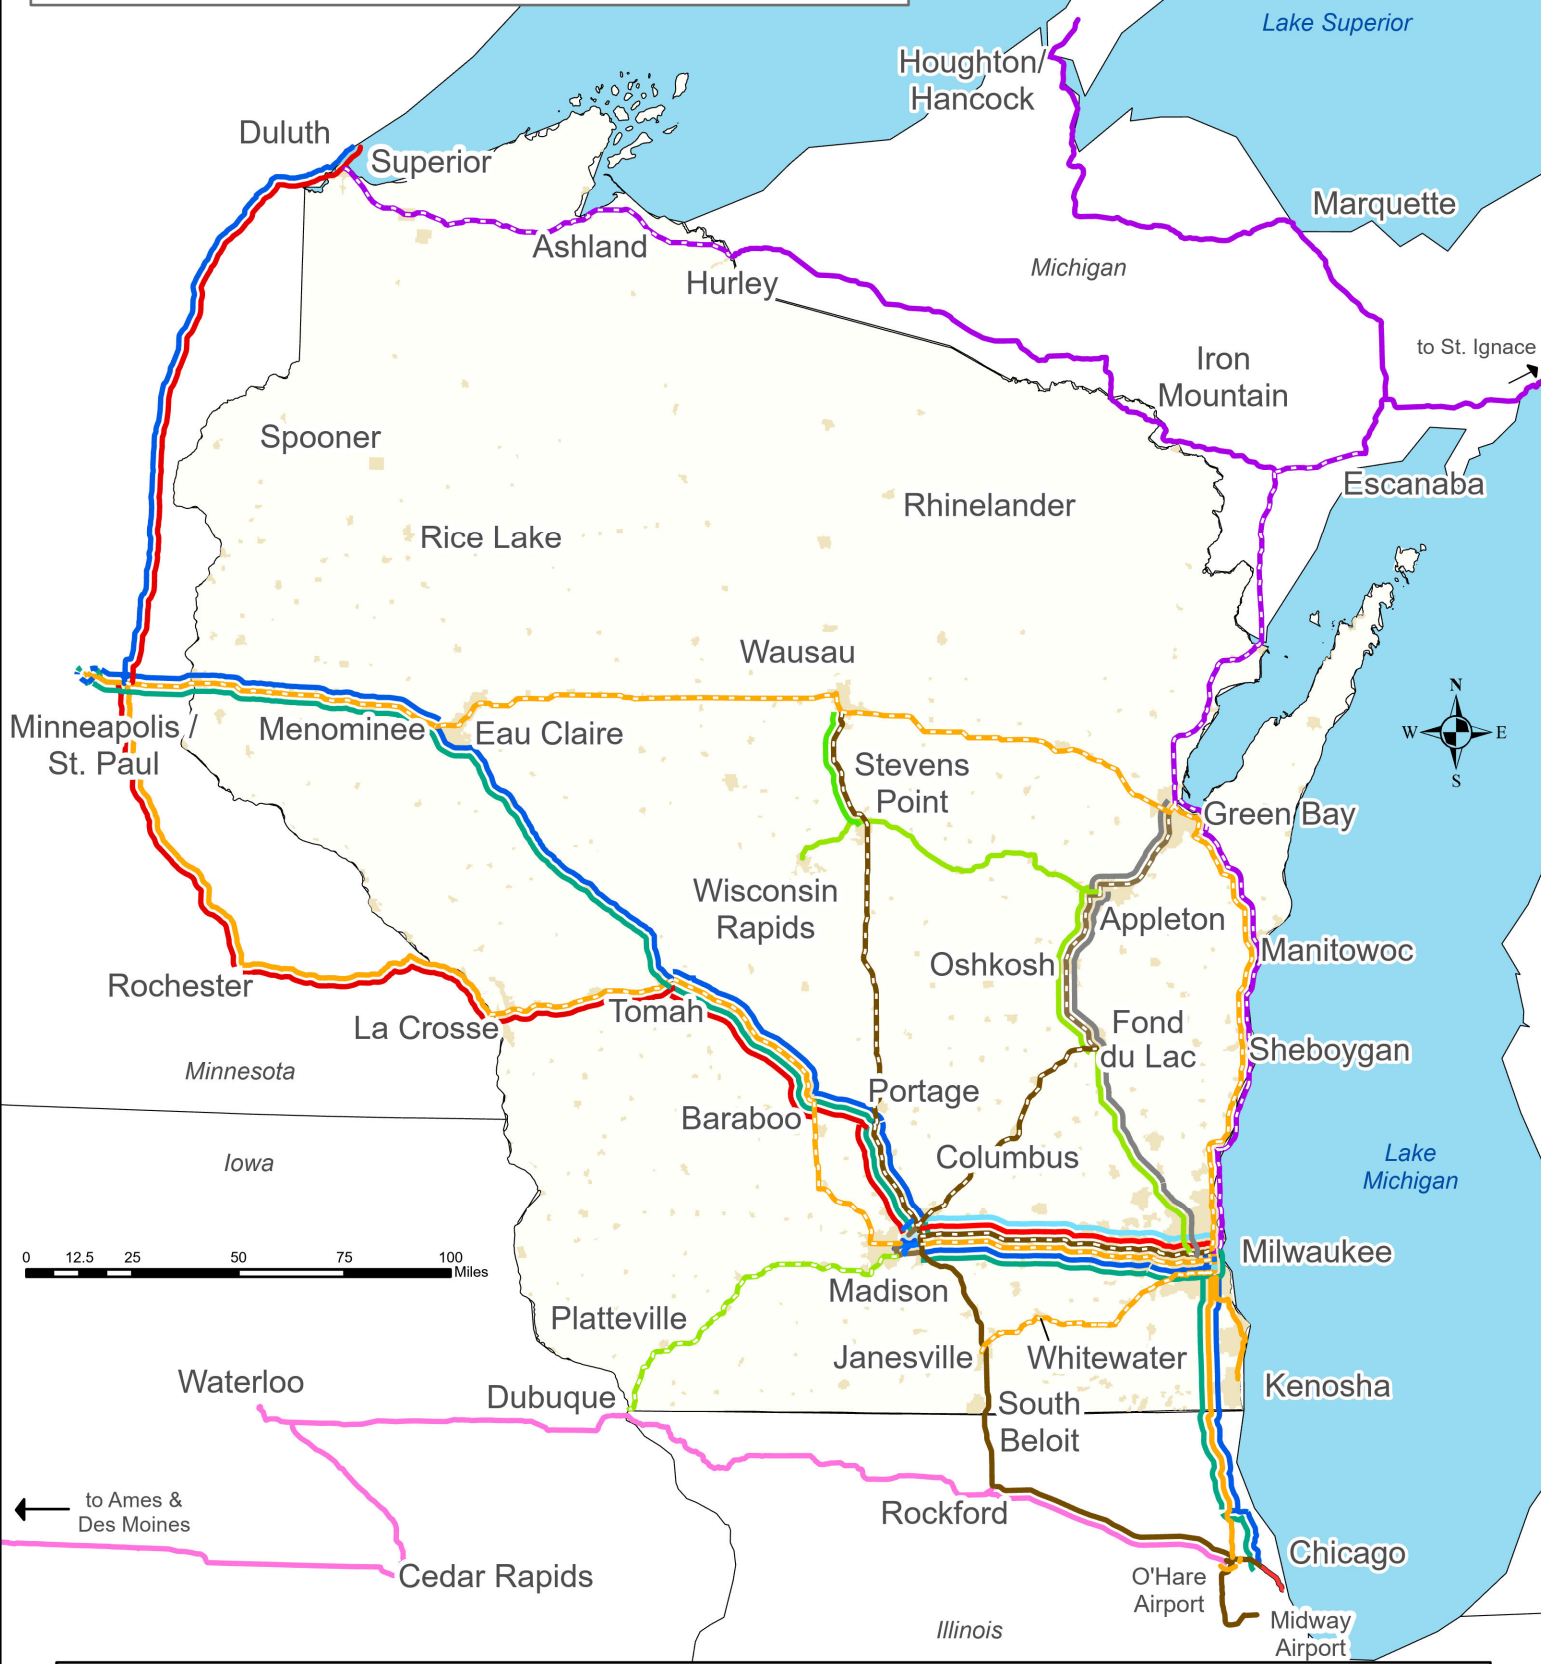

2025 Wisconsin Intercity Bus Routes

- | | |
|----------------------|--|
| Amtrak Thruway | White dashed line indicates a WisDOT supported route |
| Badger Bus | Indian Trails |
| Burlington Trailways | Jefferson Lines |
| Greyhound | Lamers Bus Lines |
| | Megabus |
| | Coach USA Van Galder |
| | Coach USA Wisconsin |