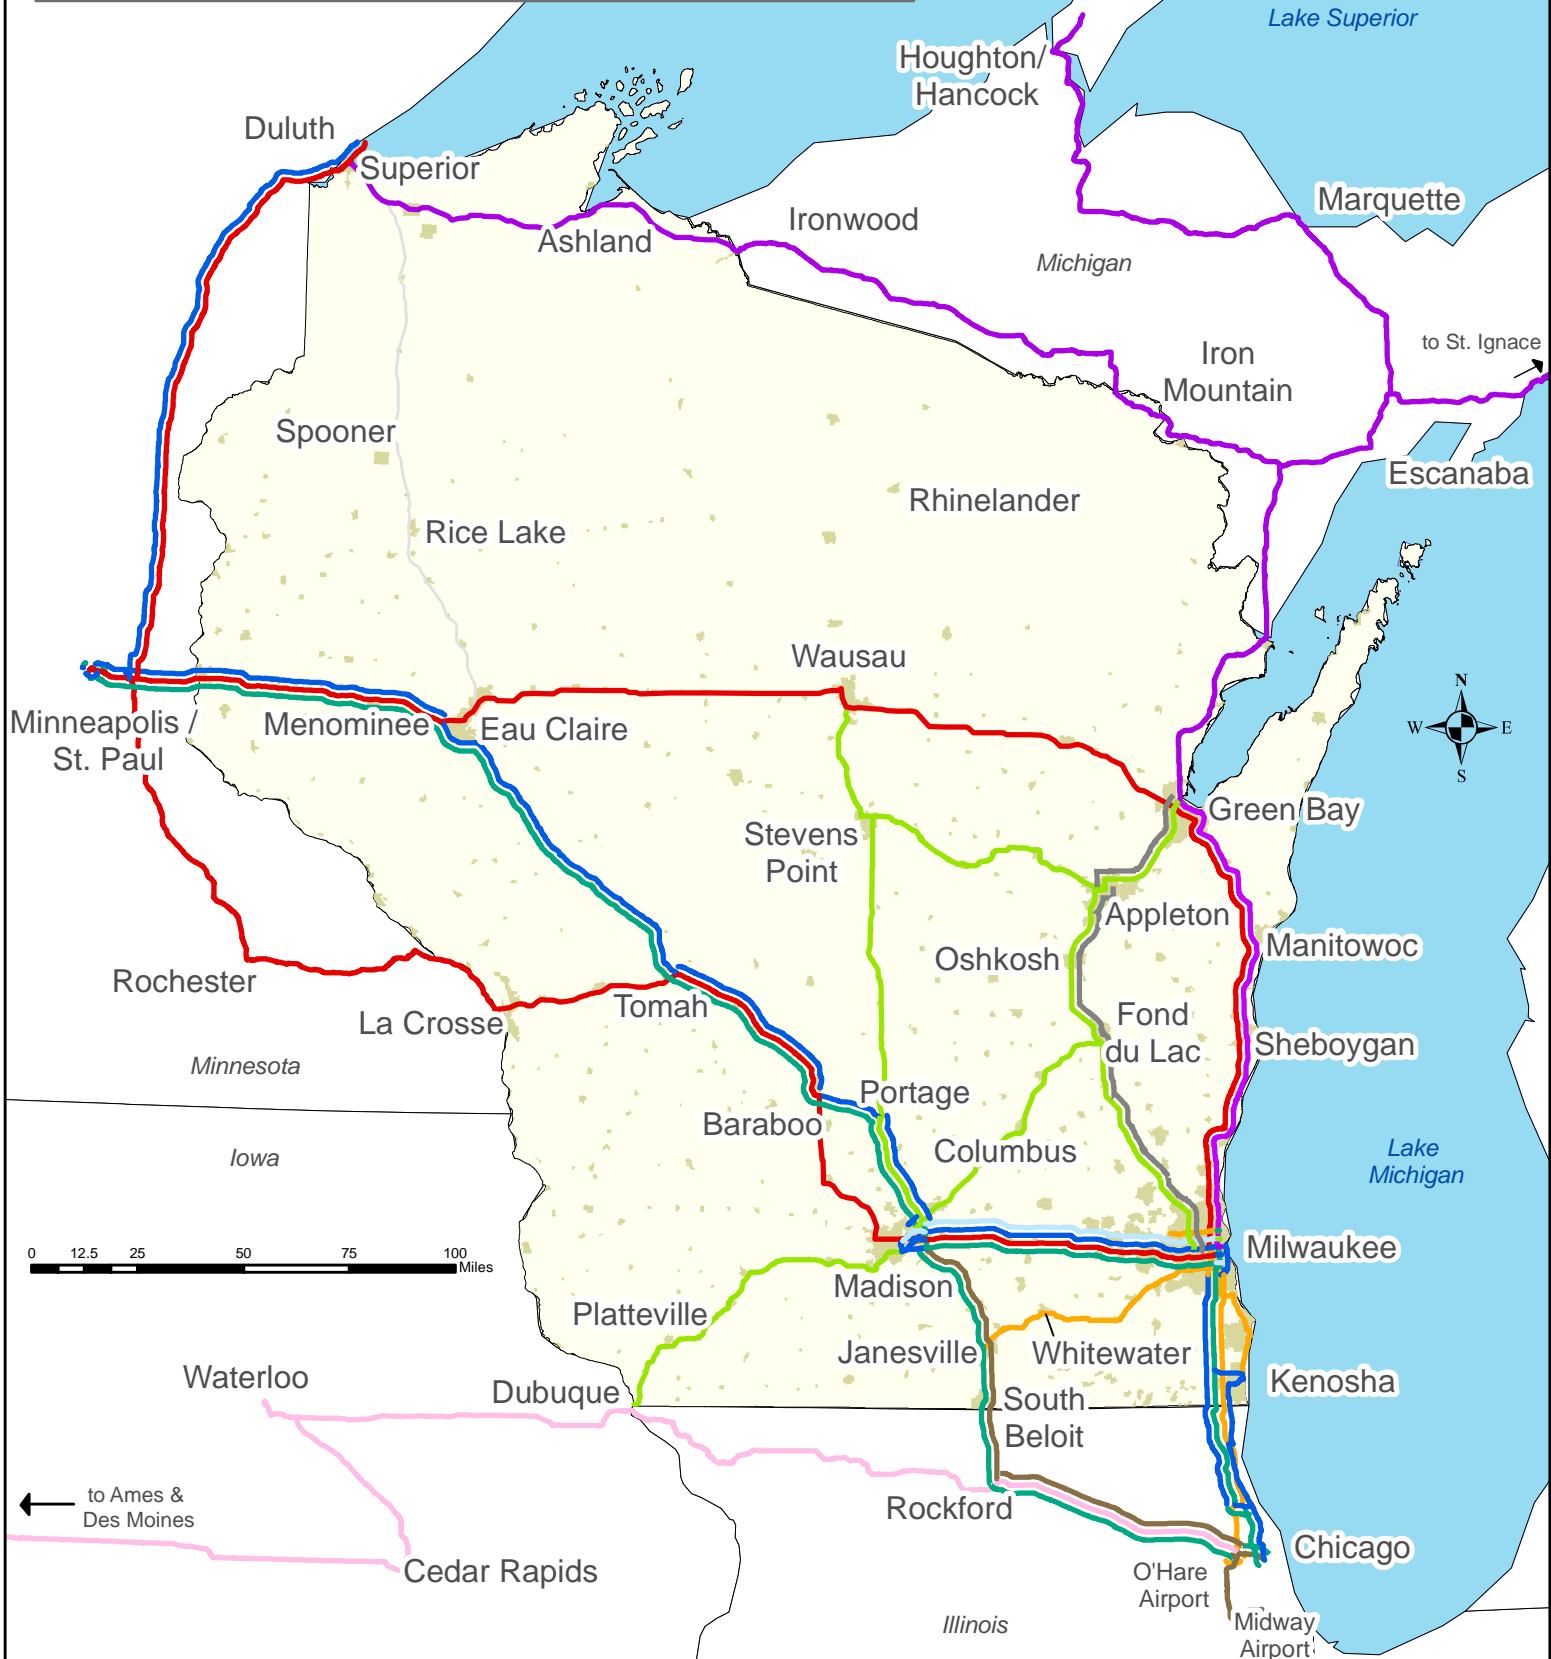

2019 Wisconsin Intercity Bus Routes

- | | | |
|----------------------|------------------|---------------------------------|
| Amtrak Thruway | Indian Trails | Megabus |
| Badger Bus | Jefferson Lines | Van Galder/Coach USA |
| Burlington Trailways | Lamers Bus Lines | Wisconsin Coach Lines/Coach USA |
| Greyhound | | |