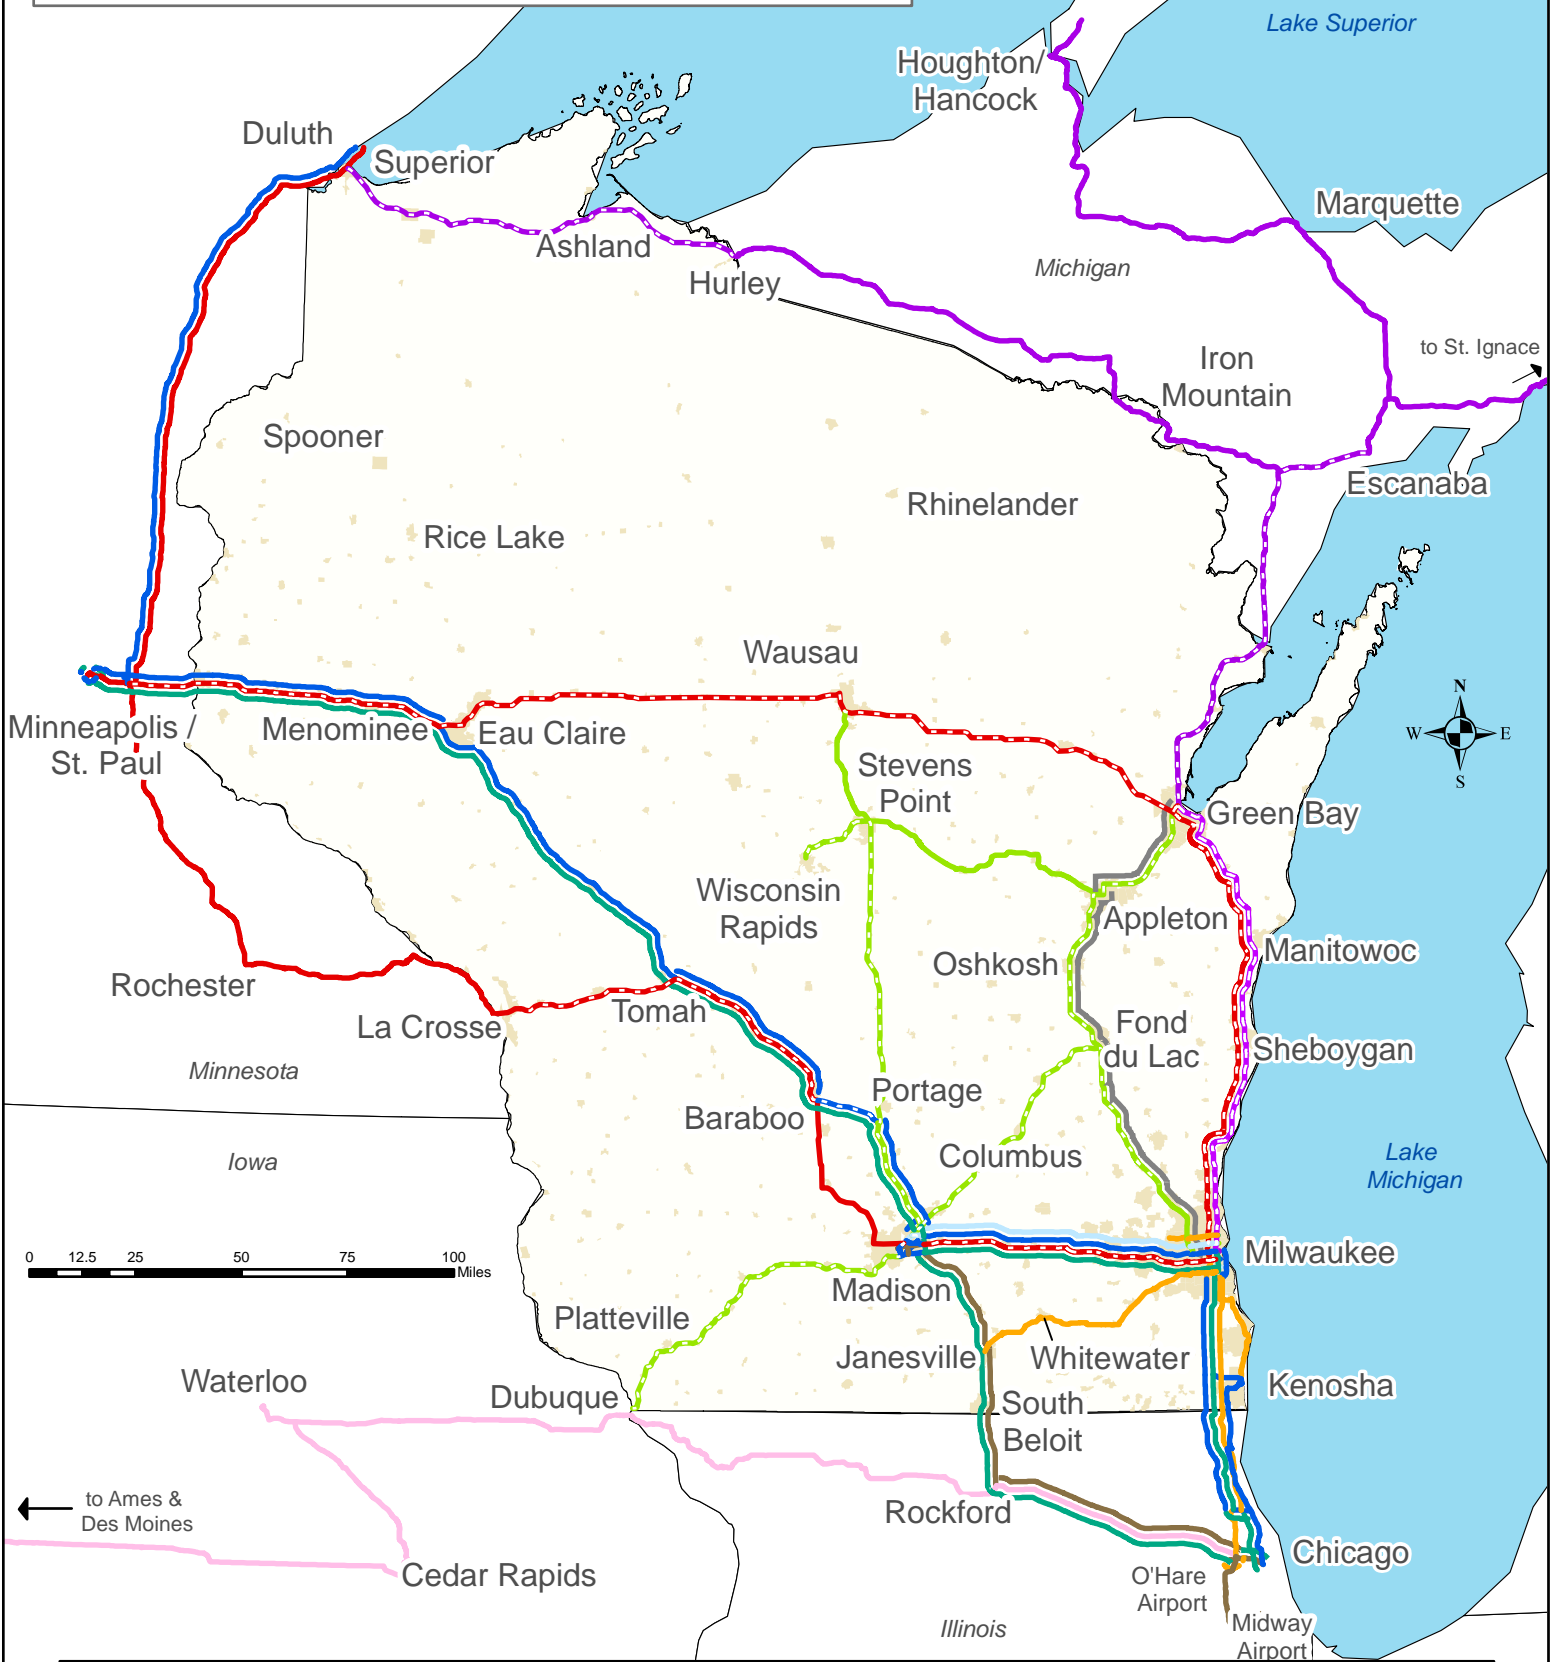

# 2020 Wisconsin Intercity Bus Routes

- |                      |  |                                 |
|----------------------|--|---------------------------------|
| Amtrak Thruway       | White dashed line indicates a WisDOT supported route |                                 |
| Badger Bus           | Indian Trails  | Megabus                         |
| Burlington Trailways | Jefferson Lines                                      | Van Galder/Coach USA            |
| Greyhound            | Lamers Bus Lines                                     | Wisconsin Coach Lines/Coach USA |