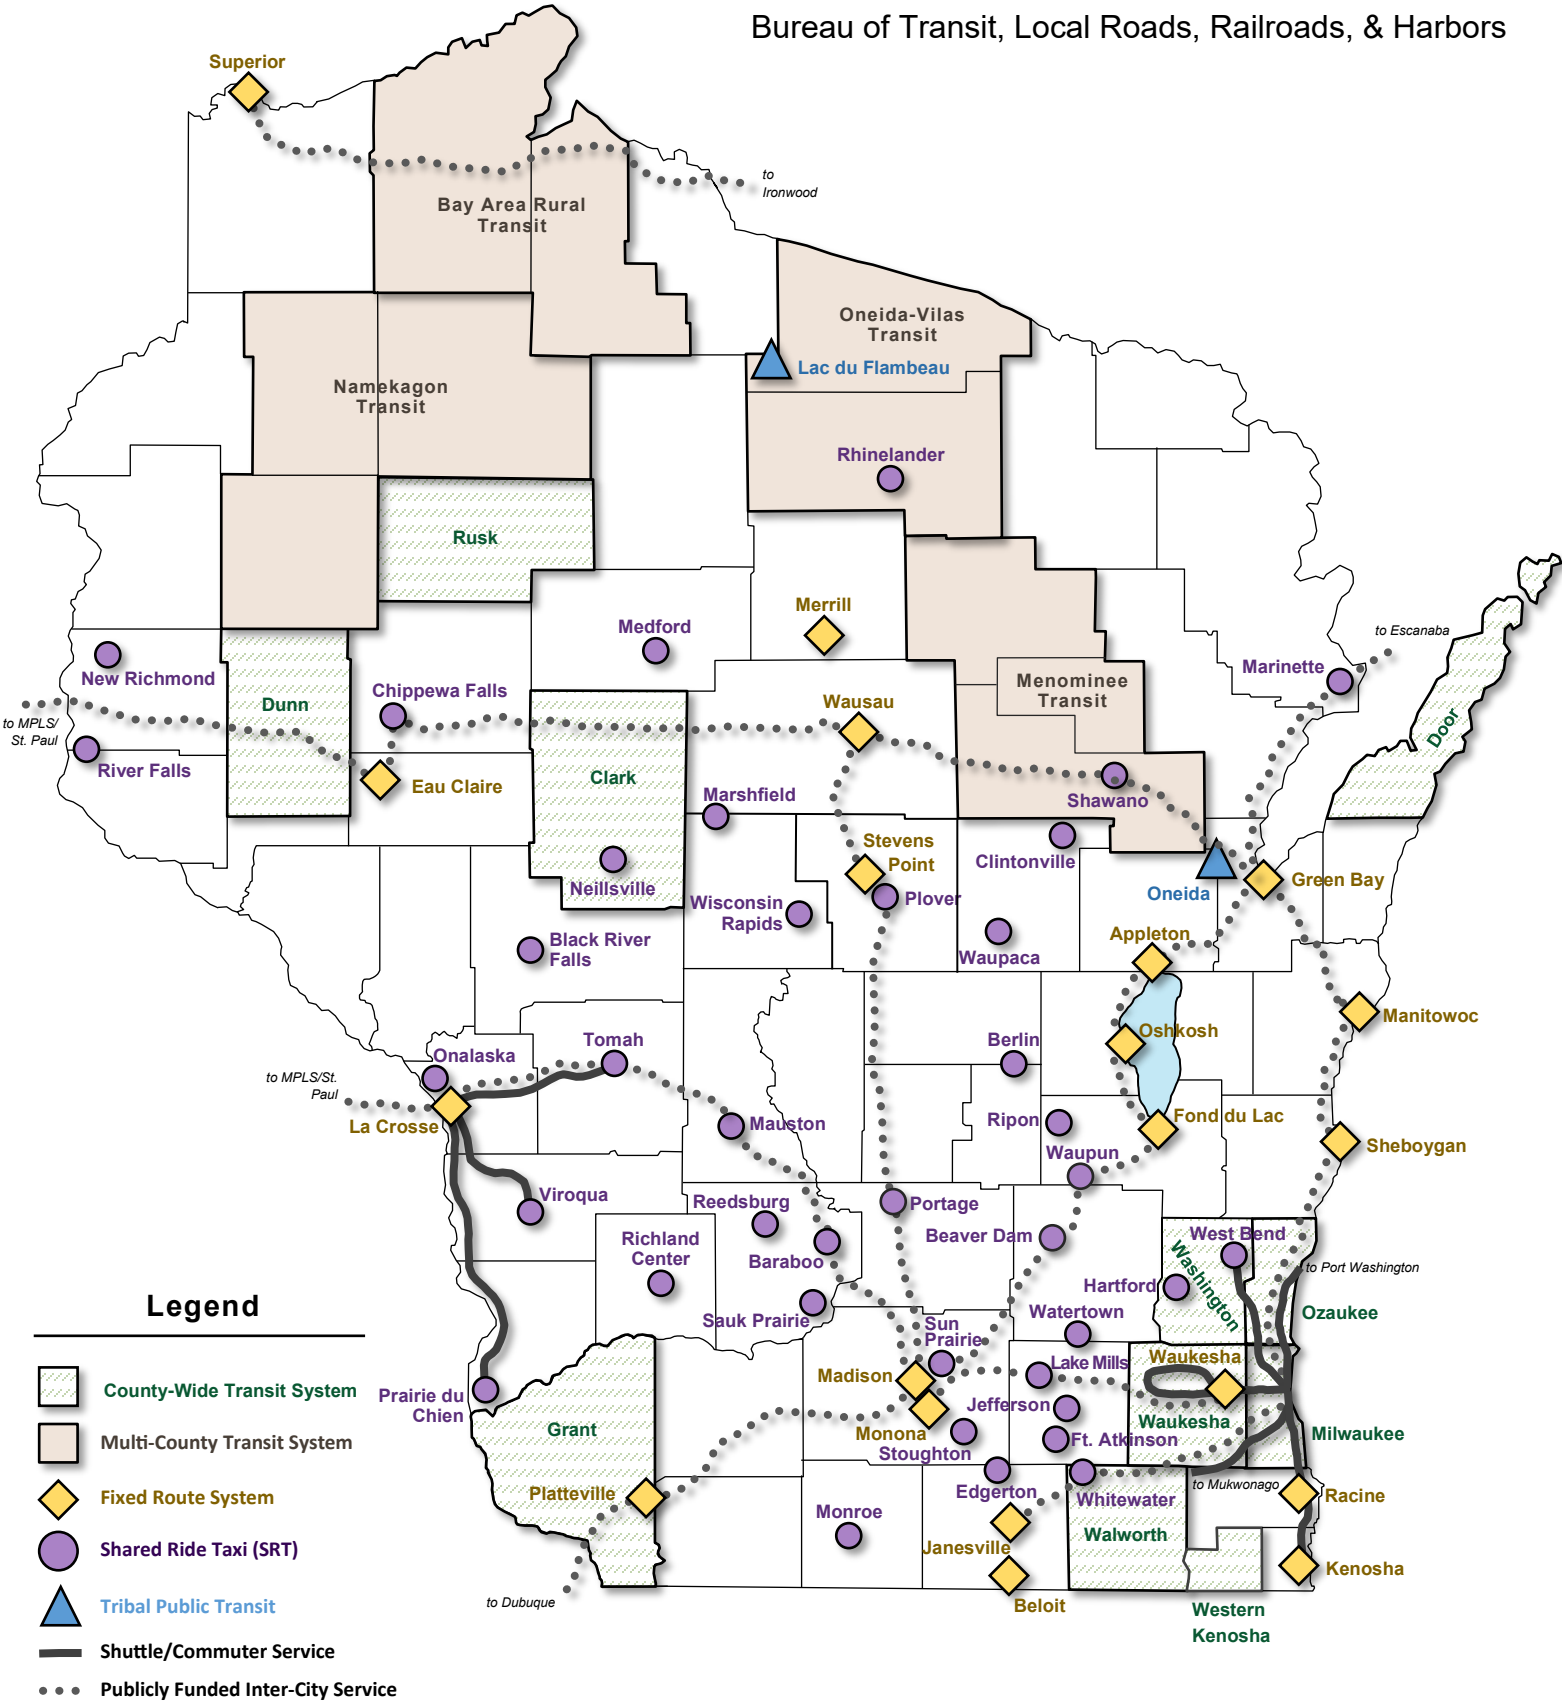

# Wisconsin Public Transit Systems 2020

Wisconsin Department of Transportation

Bureau of Transit, Local Roads, Railroads, & Harbors

This map identifies the general coverage areas of public transit systems within Wisconsin. For specific route information, contact transit systems directly.