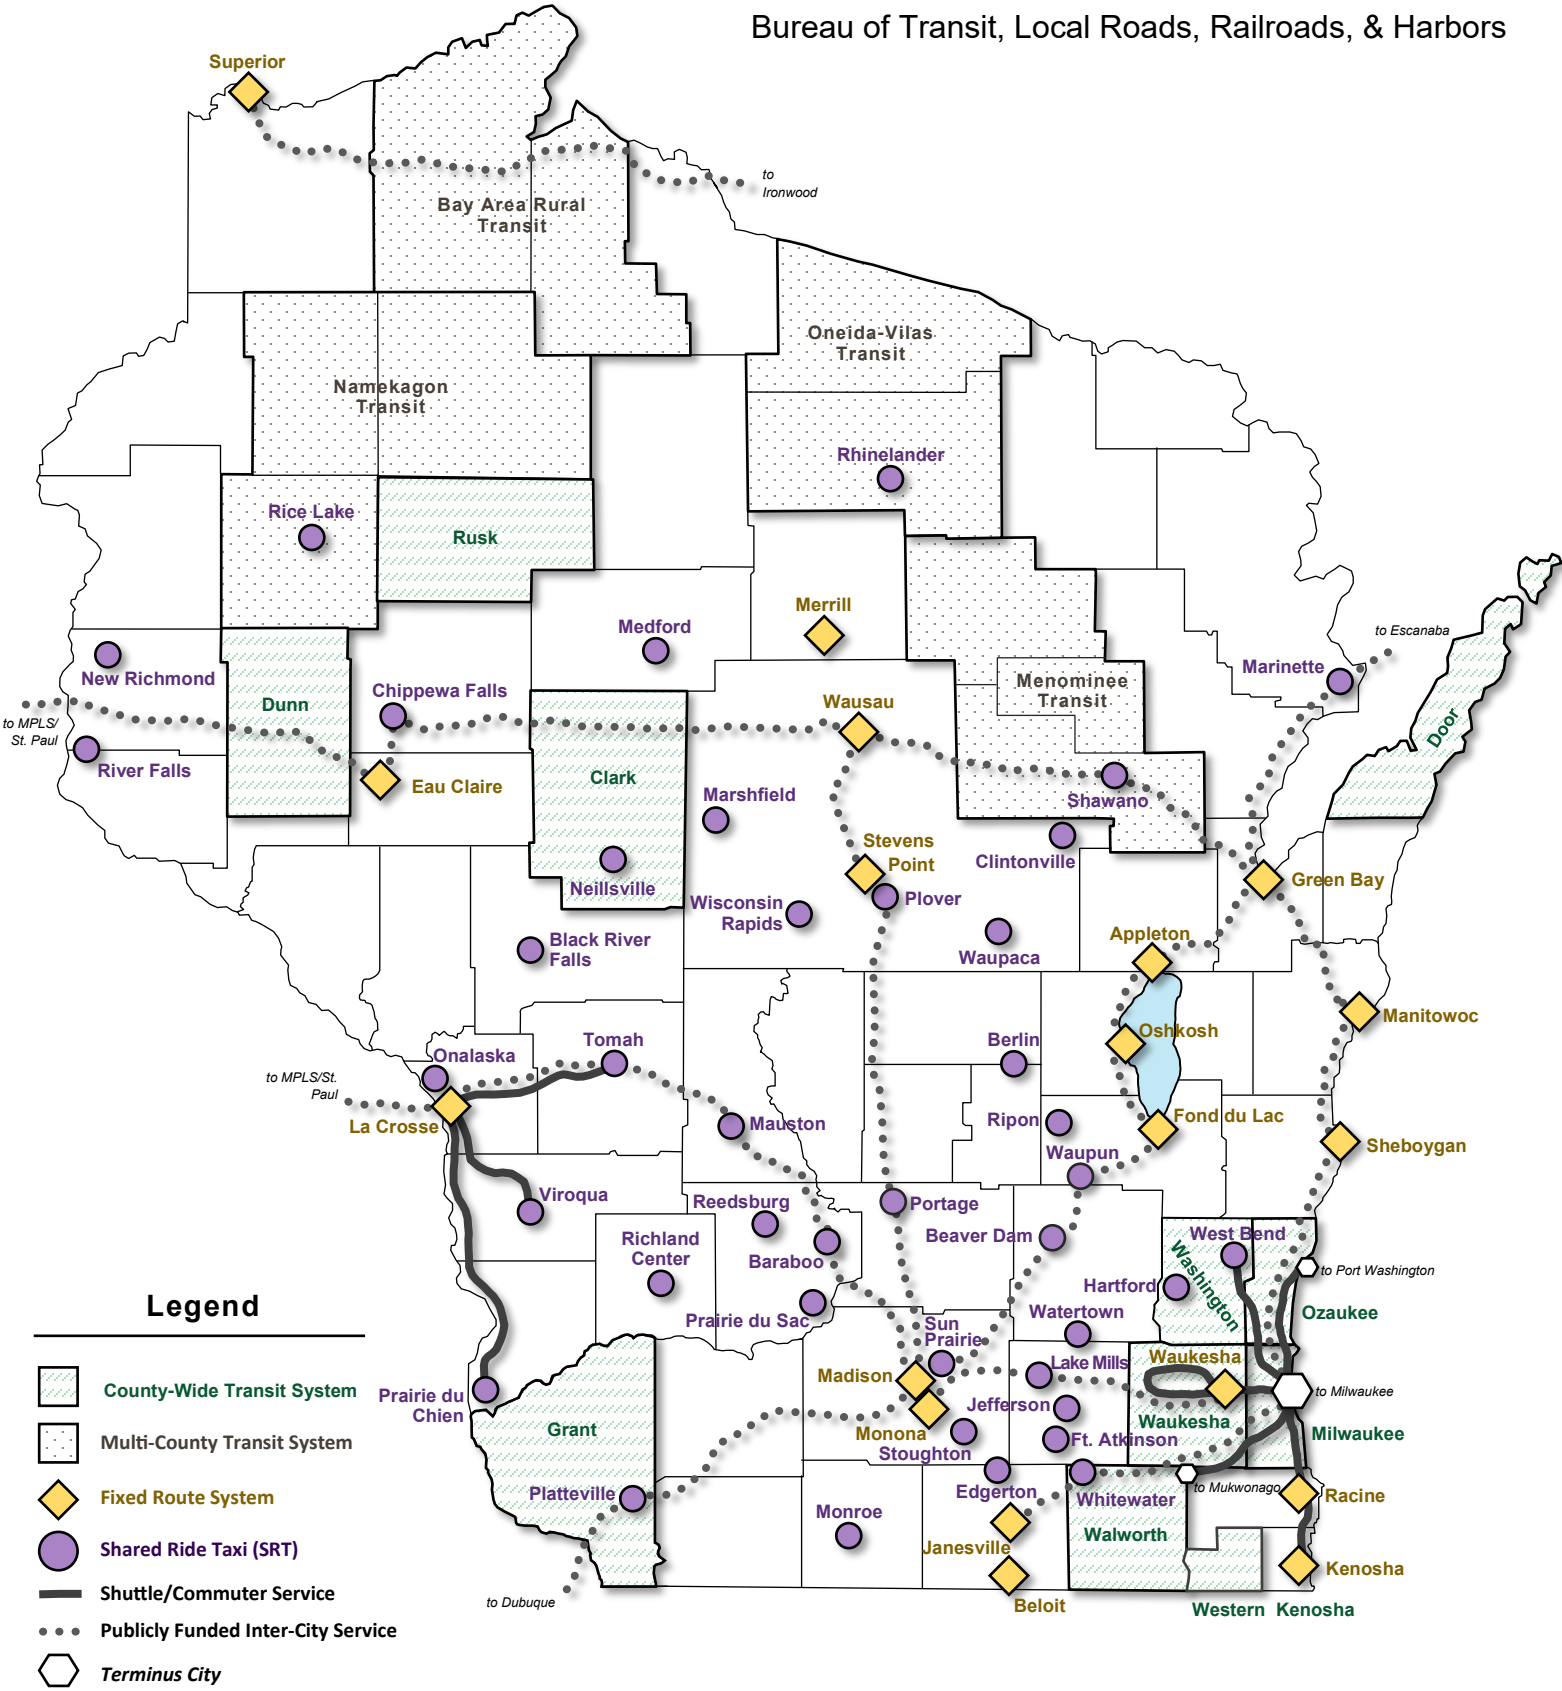

Wisconsin Public Transit Systems 2019

Wisconsin Department of Transportation

Bureau of Transit, Local Roads, Railroads, & Harbors

Legend

-  County-Wide Transit System
-  Multi-County Transit System
-  Fixed Route System
-  Shared Ride Taxi (SRT)
-  Shuttle/Commuter Service
-  Publicly Funded Inter-City Service
-  Terminus City

This map identifies the general coverage areas of public transit systems within Wisconsin. For specific route information, contact transit systems directly.