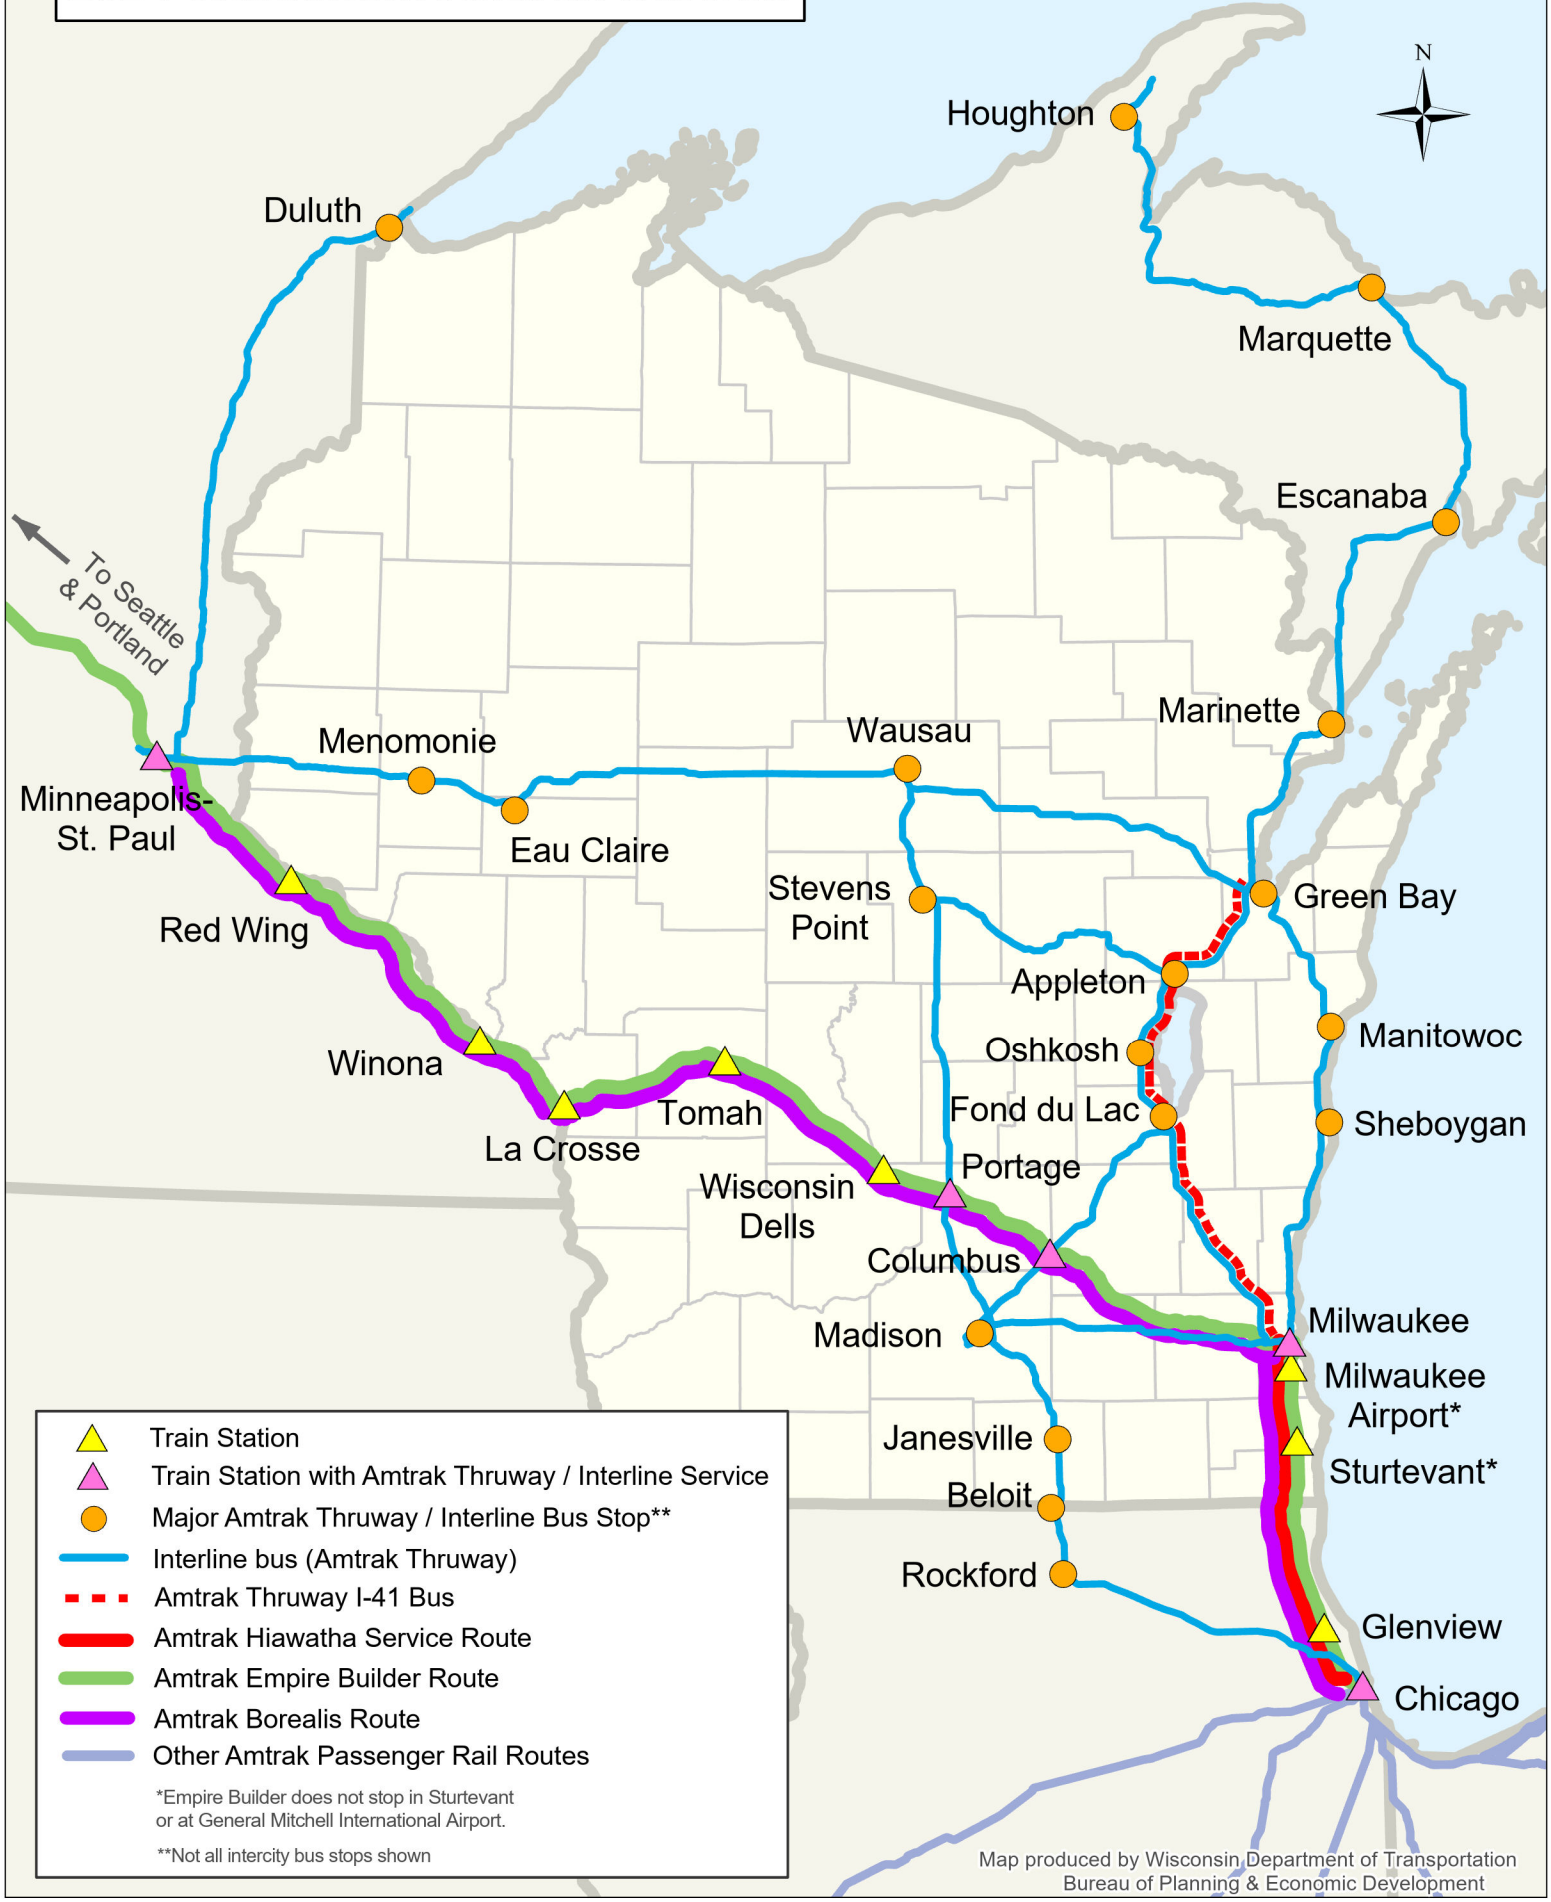

2024 Wisconsin Amtrak Service

- ▲ Train Station
 - ▲ Train Station with Amtrak Thruway / Interline Service
 - Major Amtrak Thruway / Interline Bus Stop**
 - Interline bus (Amtrak Thruway)
 - Amtrak Thruway I-41 Bus
 - Amtrak Hiawatha Service Route
 - Amtrak Empire Builder Route
 - Amtrak Borealis Route
 - Other Amtrak Passenger Rail Routes
- *Empire Builder does not stop in Sturtevant or at General Mitchell International Airport.
- **Not all intercity bus stops shown