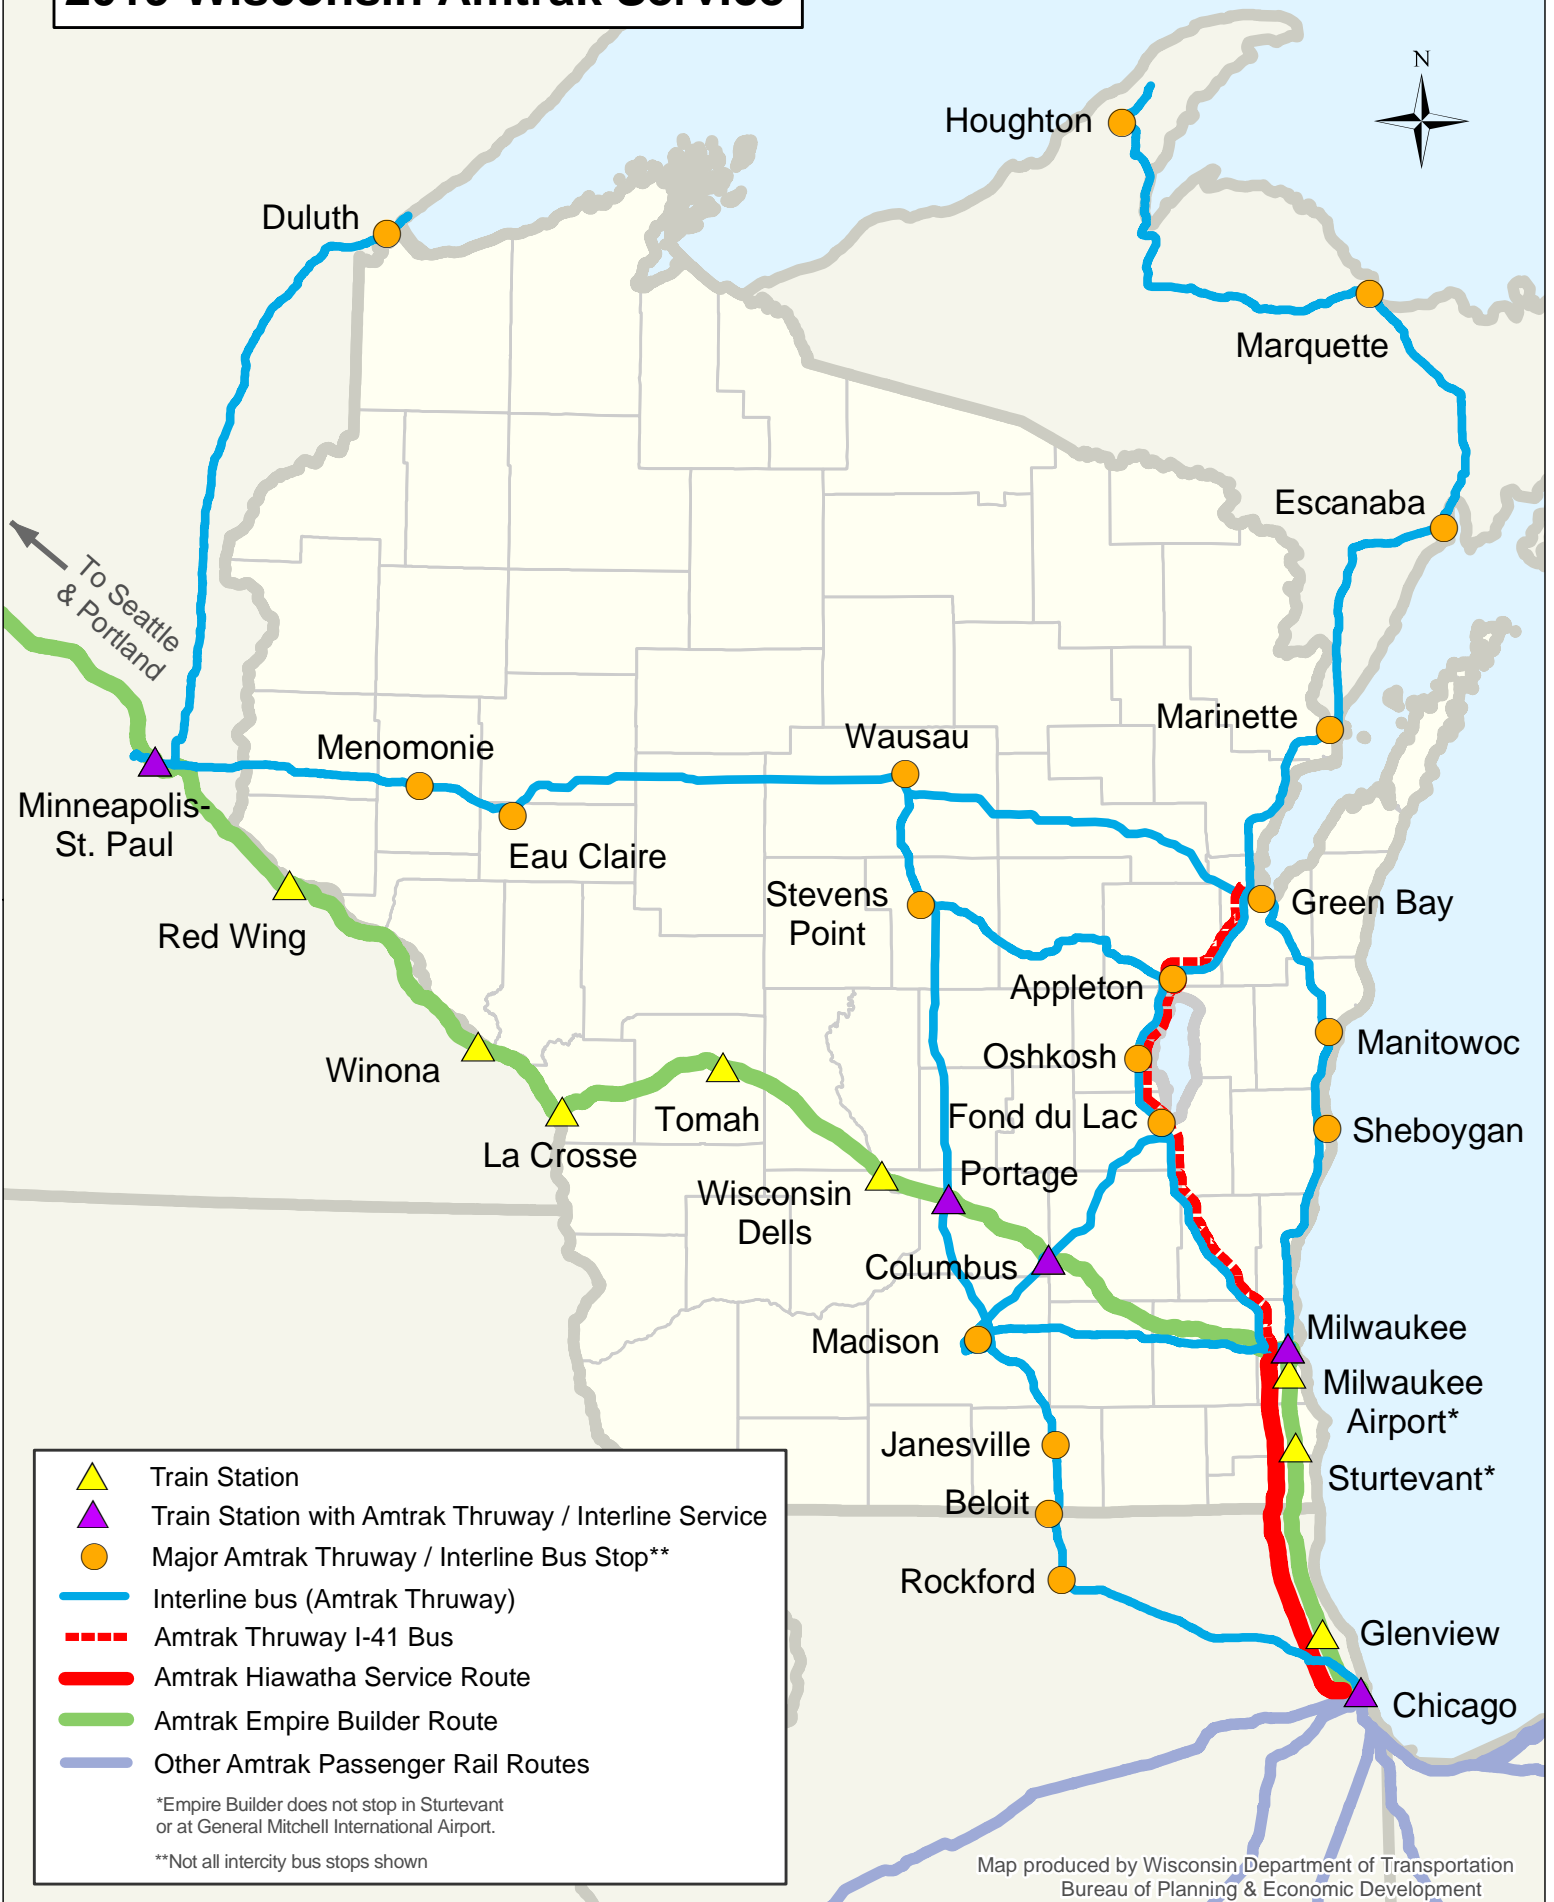

2019 Wisconsin Amtrak Service

	Train Station
	Train Station with Amtrak Thruway / Interline Service
	Major Amtrak Thruway / Interline Bus Stop**
	Interline bus (Amtrak Thruway)
	Amtrak Thruway I-41 Bus
	Amtrak Hiawatha Service Route
	Amtrak Empire Builder Route
	Other Amtrak Passenger Rail Routes

*Empire Builder does not stop in Sturtevant or at General Mitchell International Airport.

**Not all intercity bus stops shown