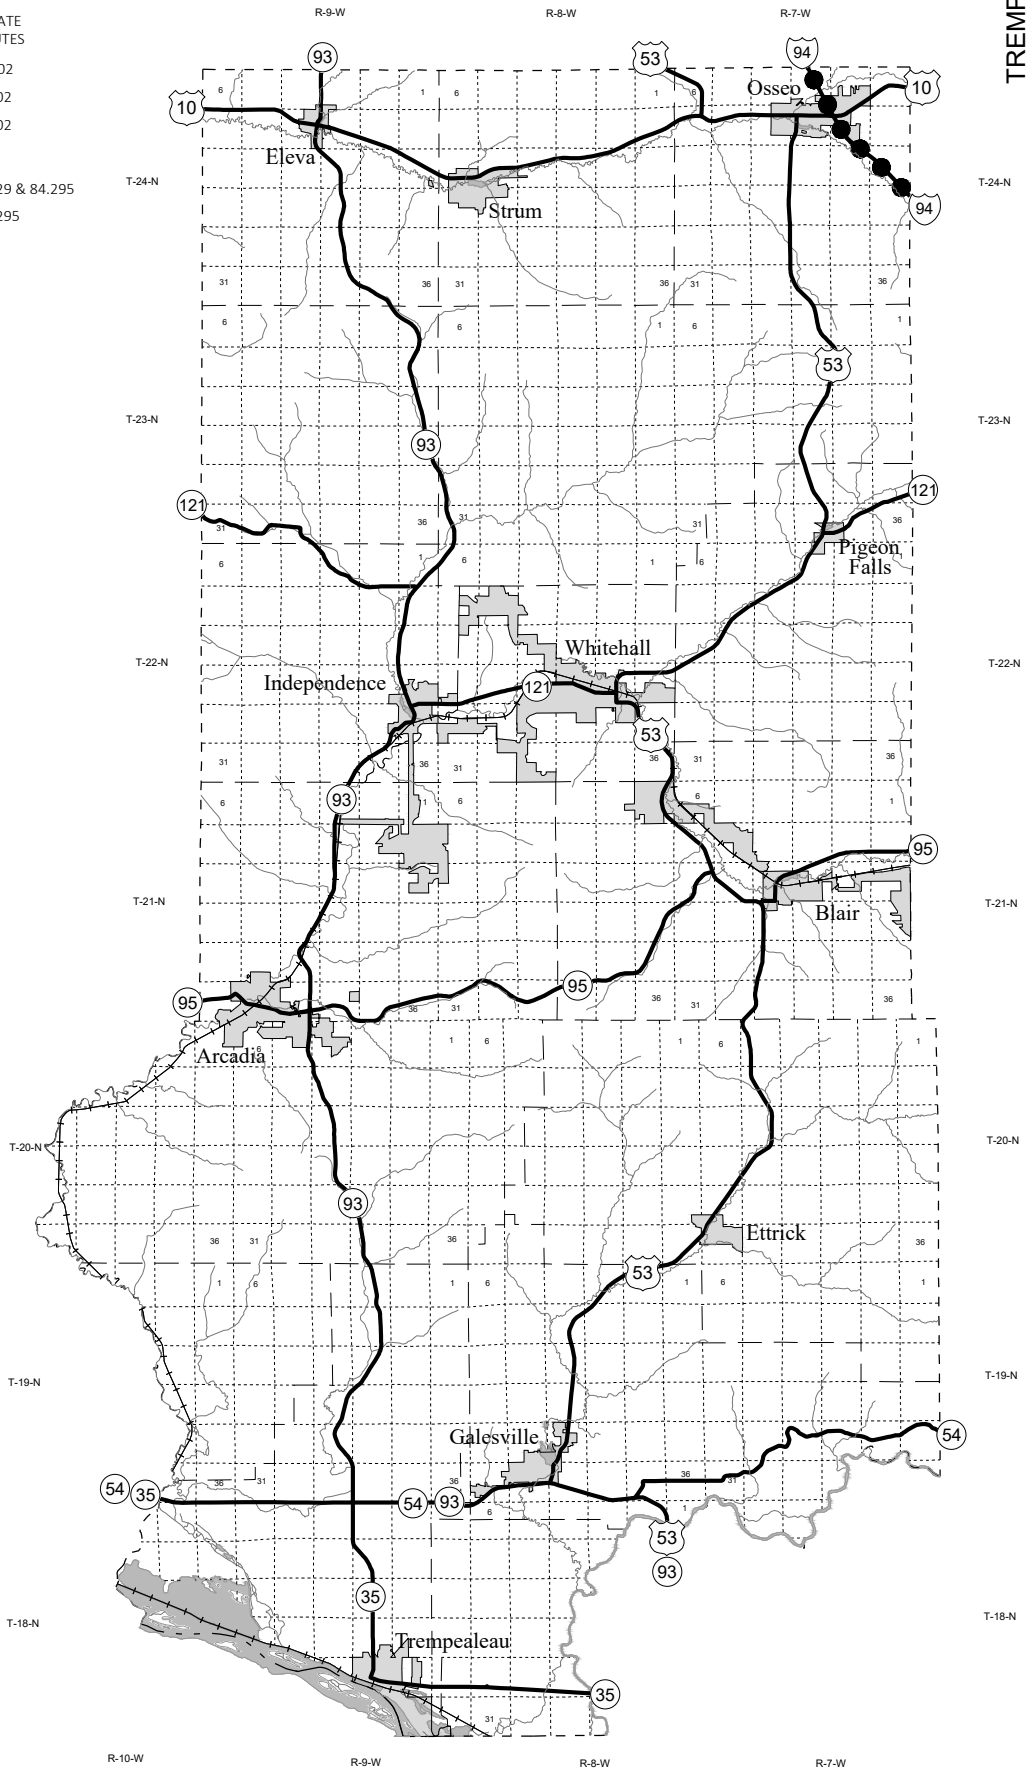

# TREMPEALEAU COUNTY

Prepared by the State of Wisconsin, Department of Transportation  
 Division of Transportation System Development in accordance with  
 Section 84.02 (12) showing the official layout of the STATE TRUNK  
 HIGHWAY SYSTEM as of December 31, 2019

SYMBOL	HIGHWAY DESIGNATION	WI. STATE STATUTES
————	STATE TRUNK HIGHWAY (Maintained & Traveled)	84.02
====	STATE TRUNK HIGHWAY (Not Maintained & Traveled)	84.02
-----	STATE TRUNK HIGHWAY (To be removed from the Official STH System Upon opening to traffic the highway segments shown as symbol = = = = = )	84.02
●●●●	DESIGNATED FREEWAY - INTERSTATE HIGHWAY	84.29 & 84.295
■ ■ ■ ■	DESIGNATED FREEWAY	84.295
○ ○ ○	DESIGNATED EXPRESSWAY	

TREMPEALEAU