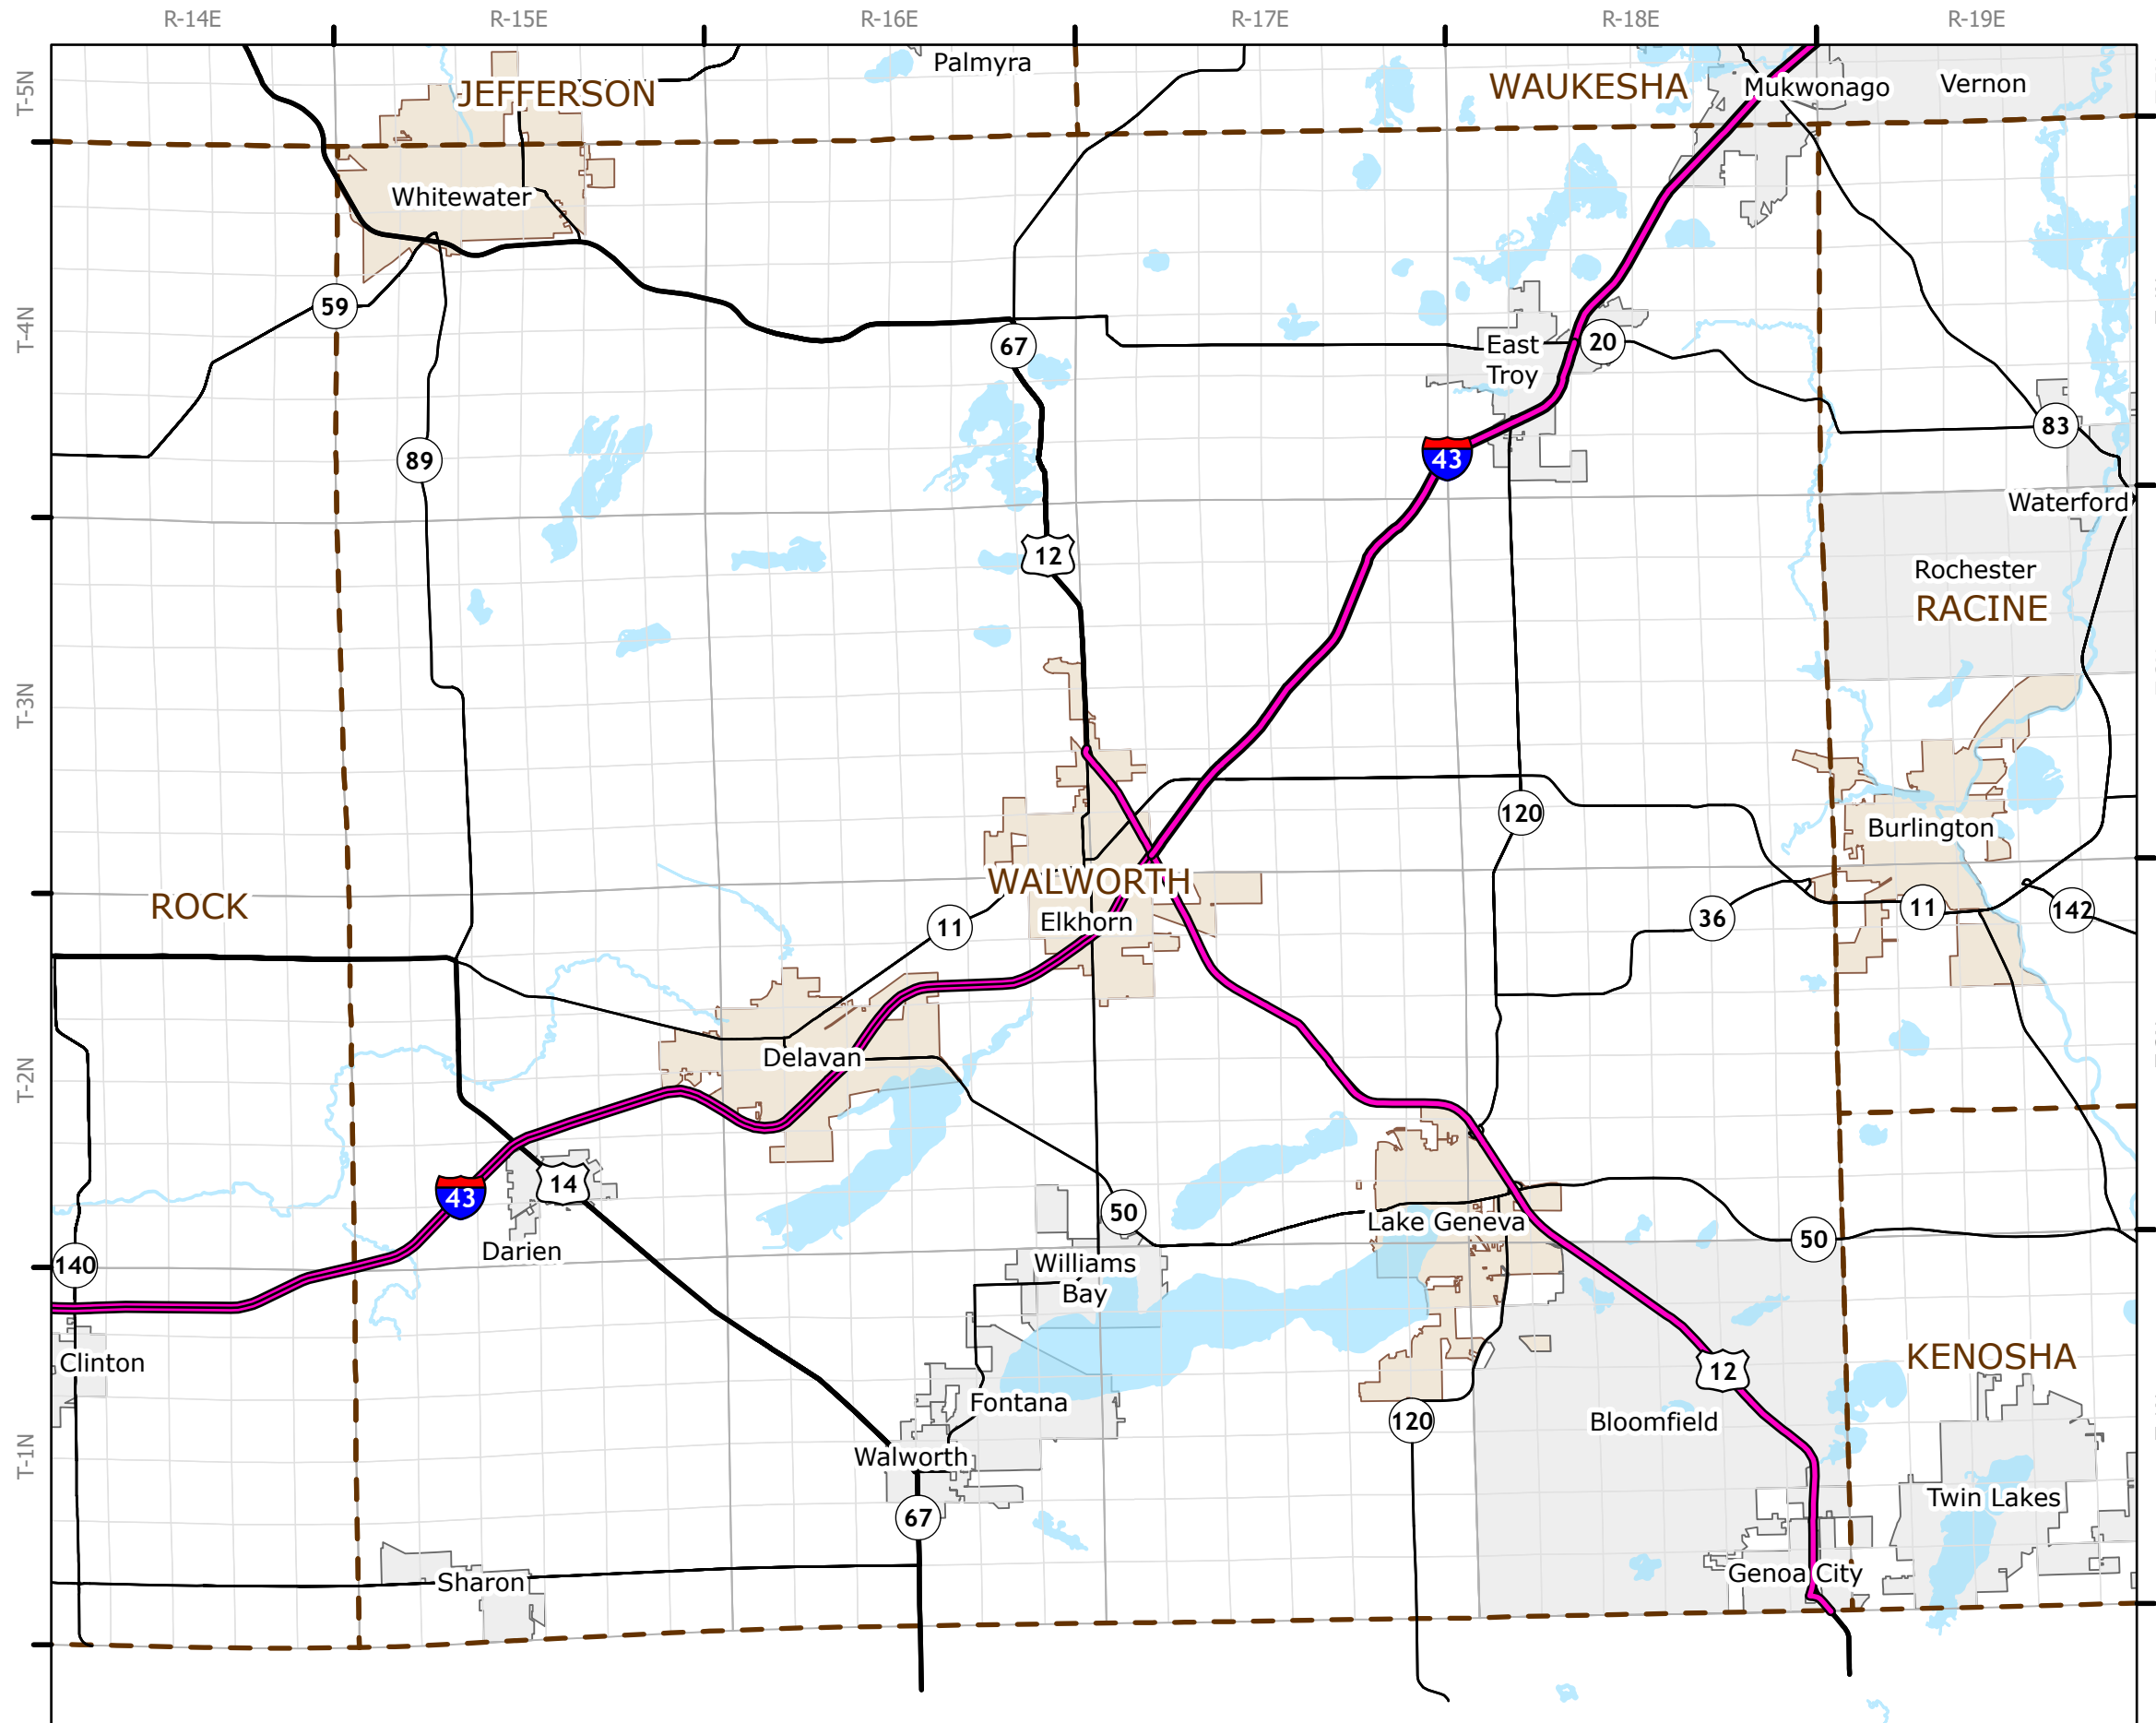

Wisconsin  
State Trunk Highway System

# WALWORTH COUNTY

- Interstate
- Freeway
- Expressway
- US Highway
- State Highway
- County Boundary
- City
- Village
- PLSS Lines

Prepared by the State of Wisconsin,  
Department of Transportation, in  
accordance with Wi Stats 84.02 (12)  
showing the official layout of the State Trunk  
Highway System as of December 31, 2025.