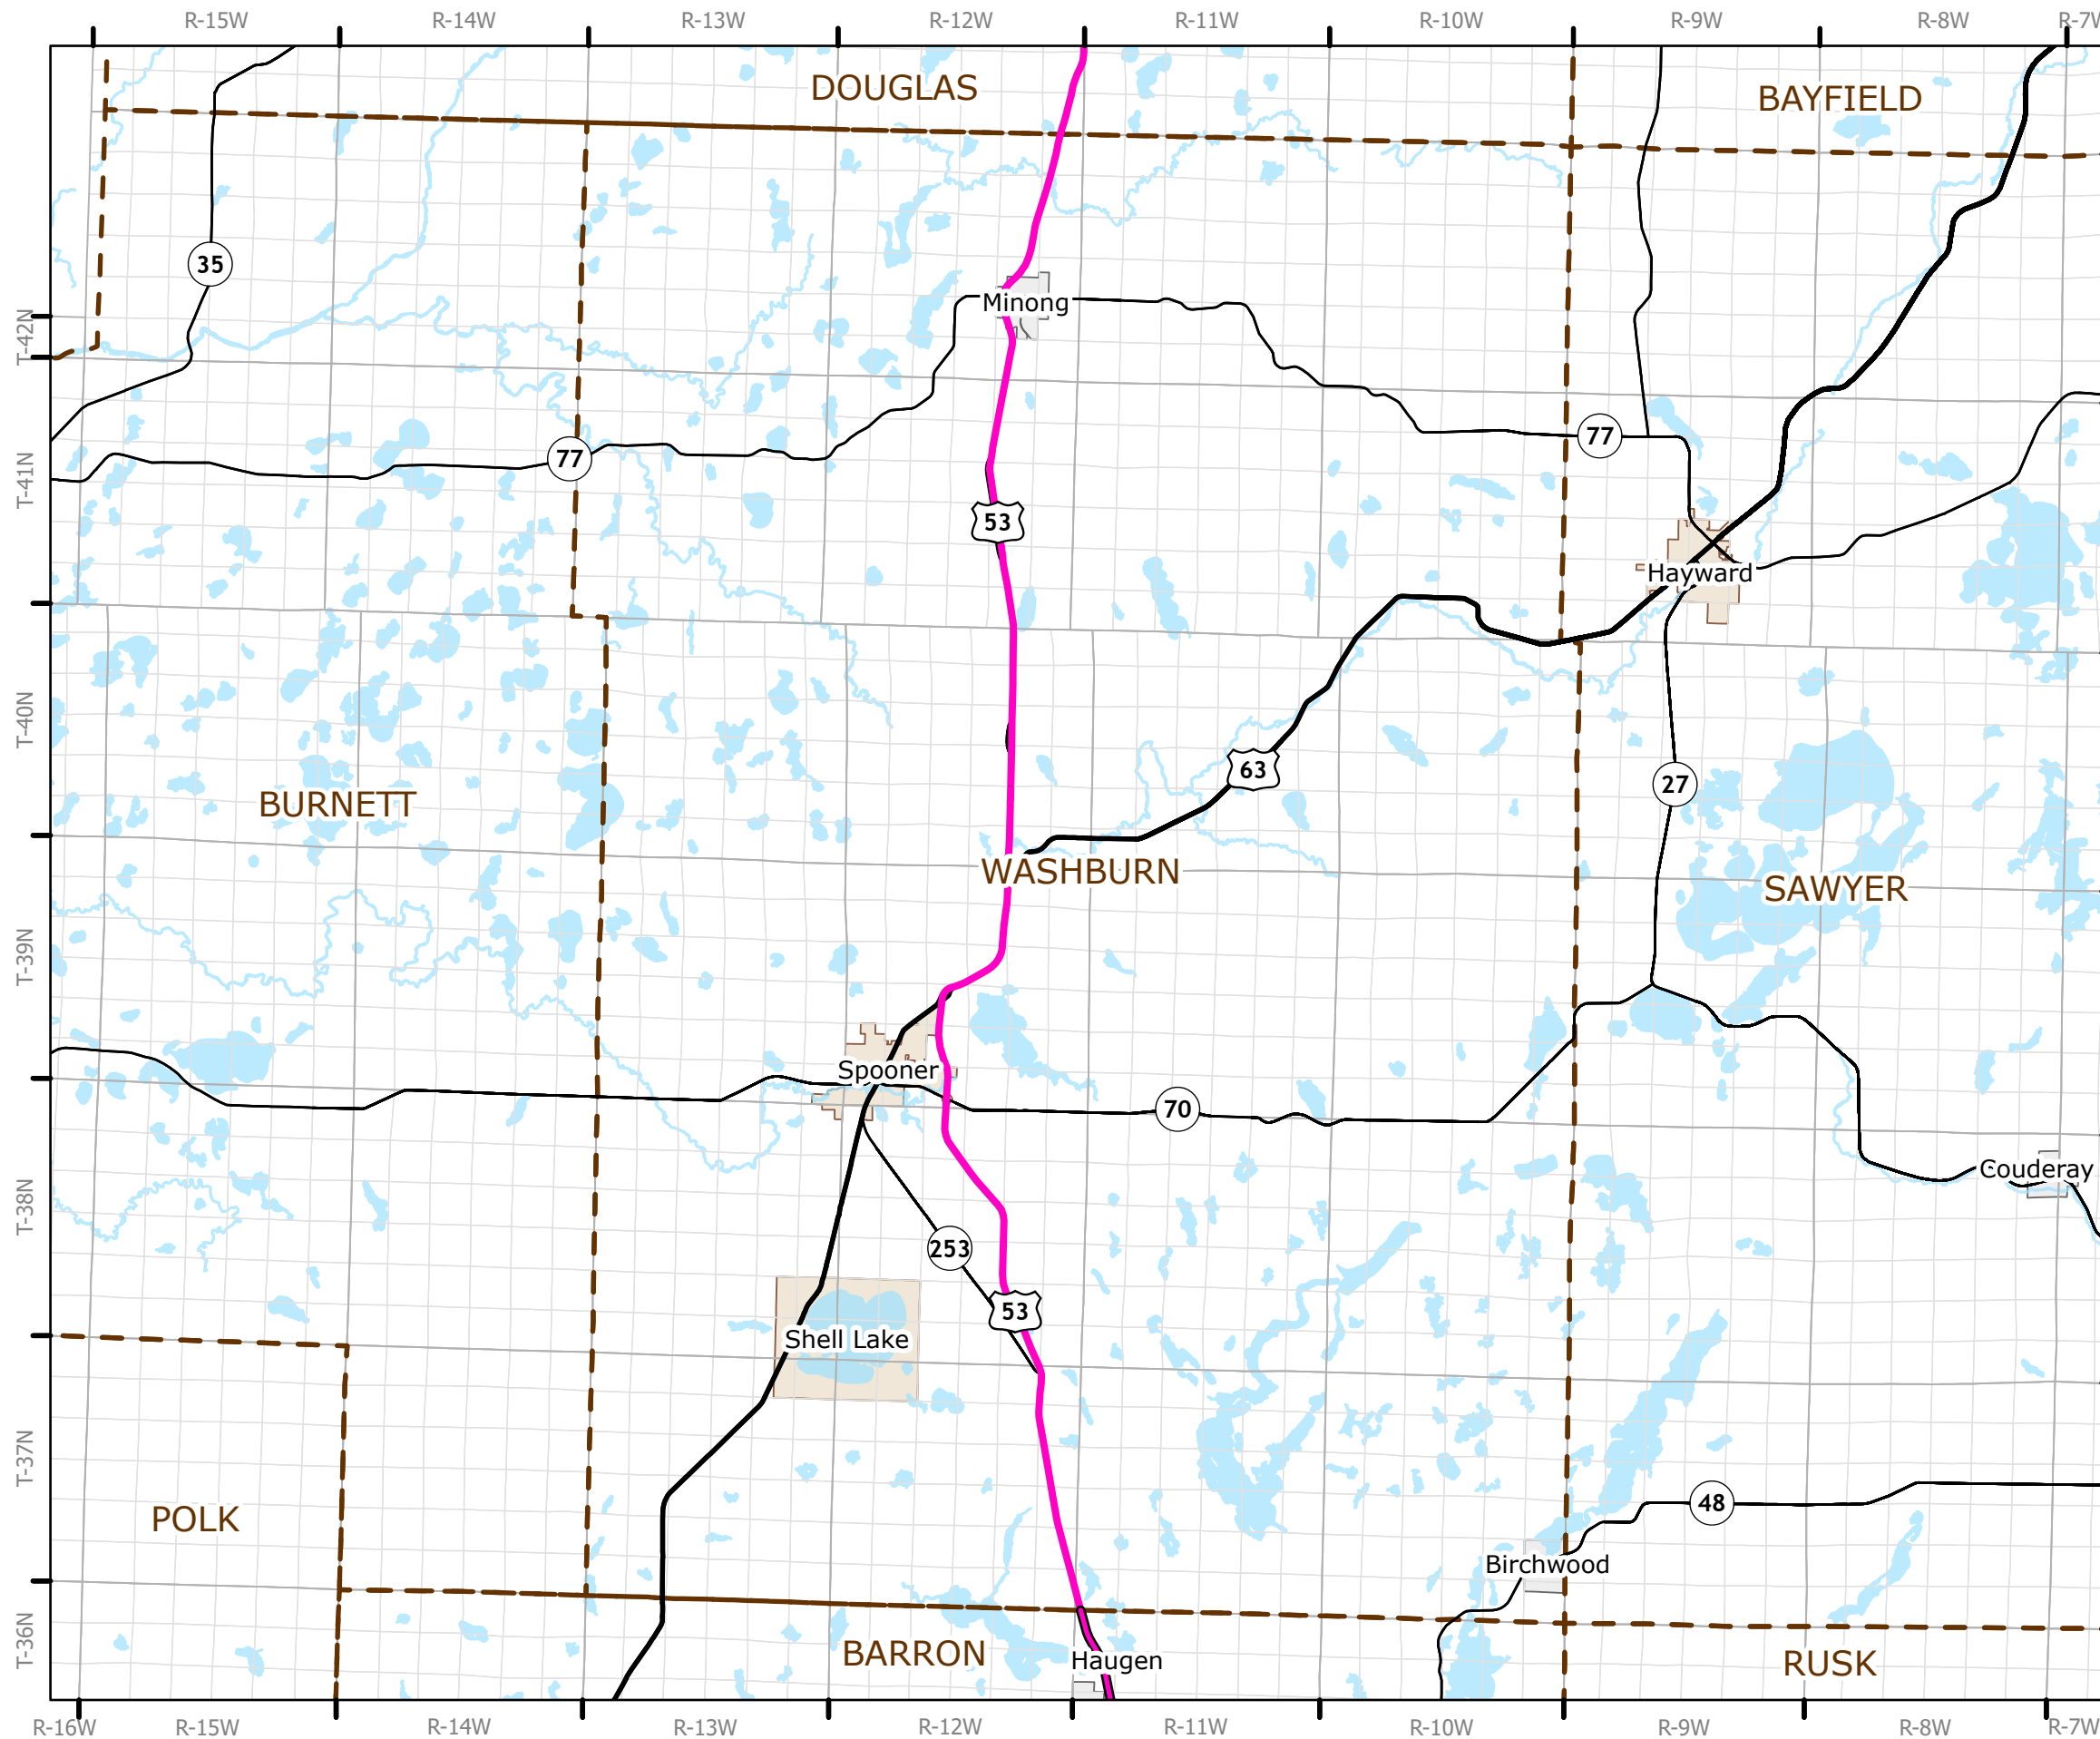

Wisconsin
State Trunk Highway System

WASHBURN COUNTY

- Interstate
- Freeway
- Expressway
- US Highway
- State Highway
- County Boundary
- City
- Village
- PLSS Lines

Prepared by the State of Wisconsin,
Department of Transportation, in
accordance with Wi Stats 84.02 (12)
showing the official layout of the State Trunk
Highway System as of December 31, 2025.