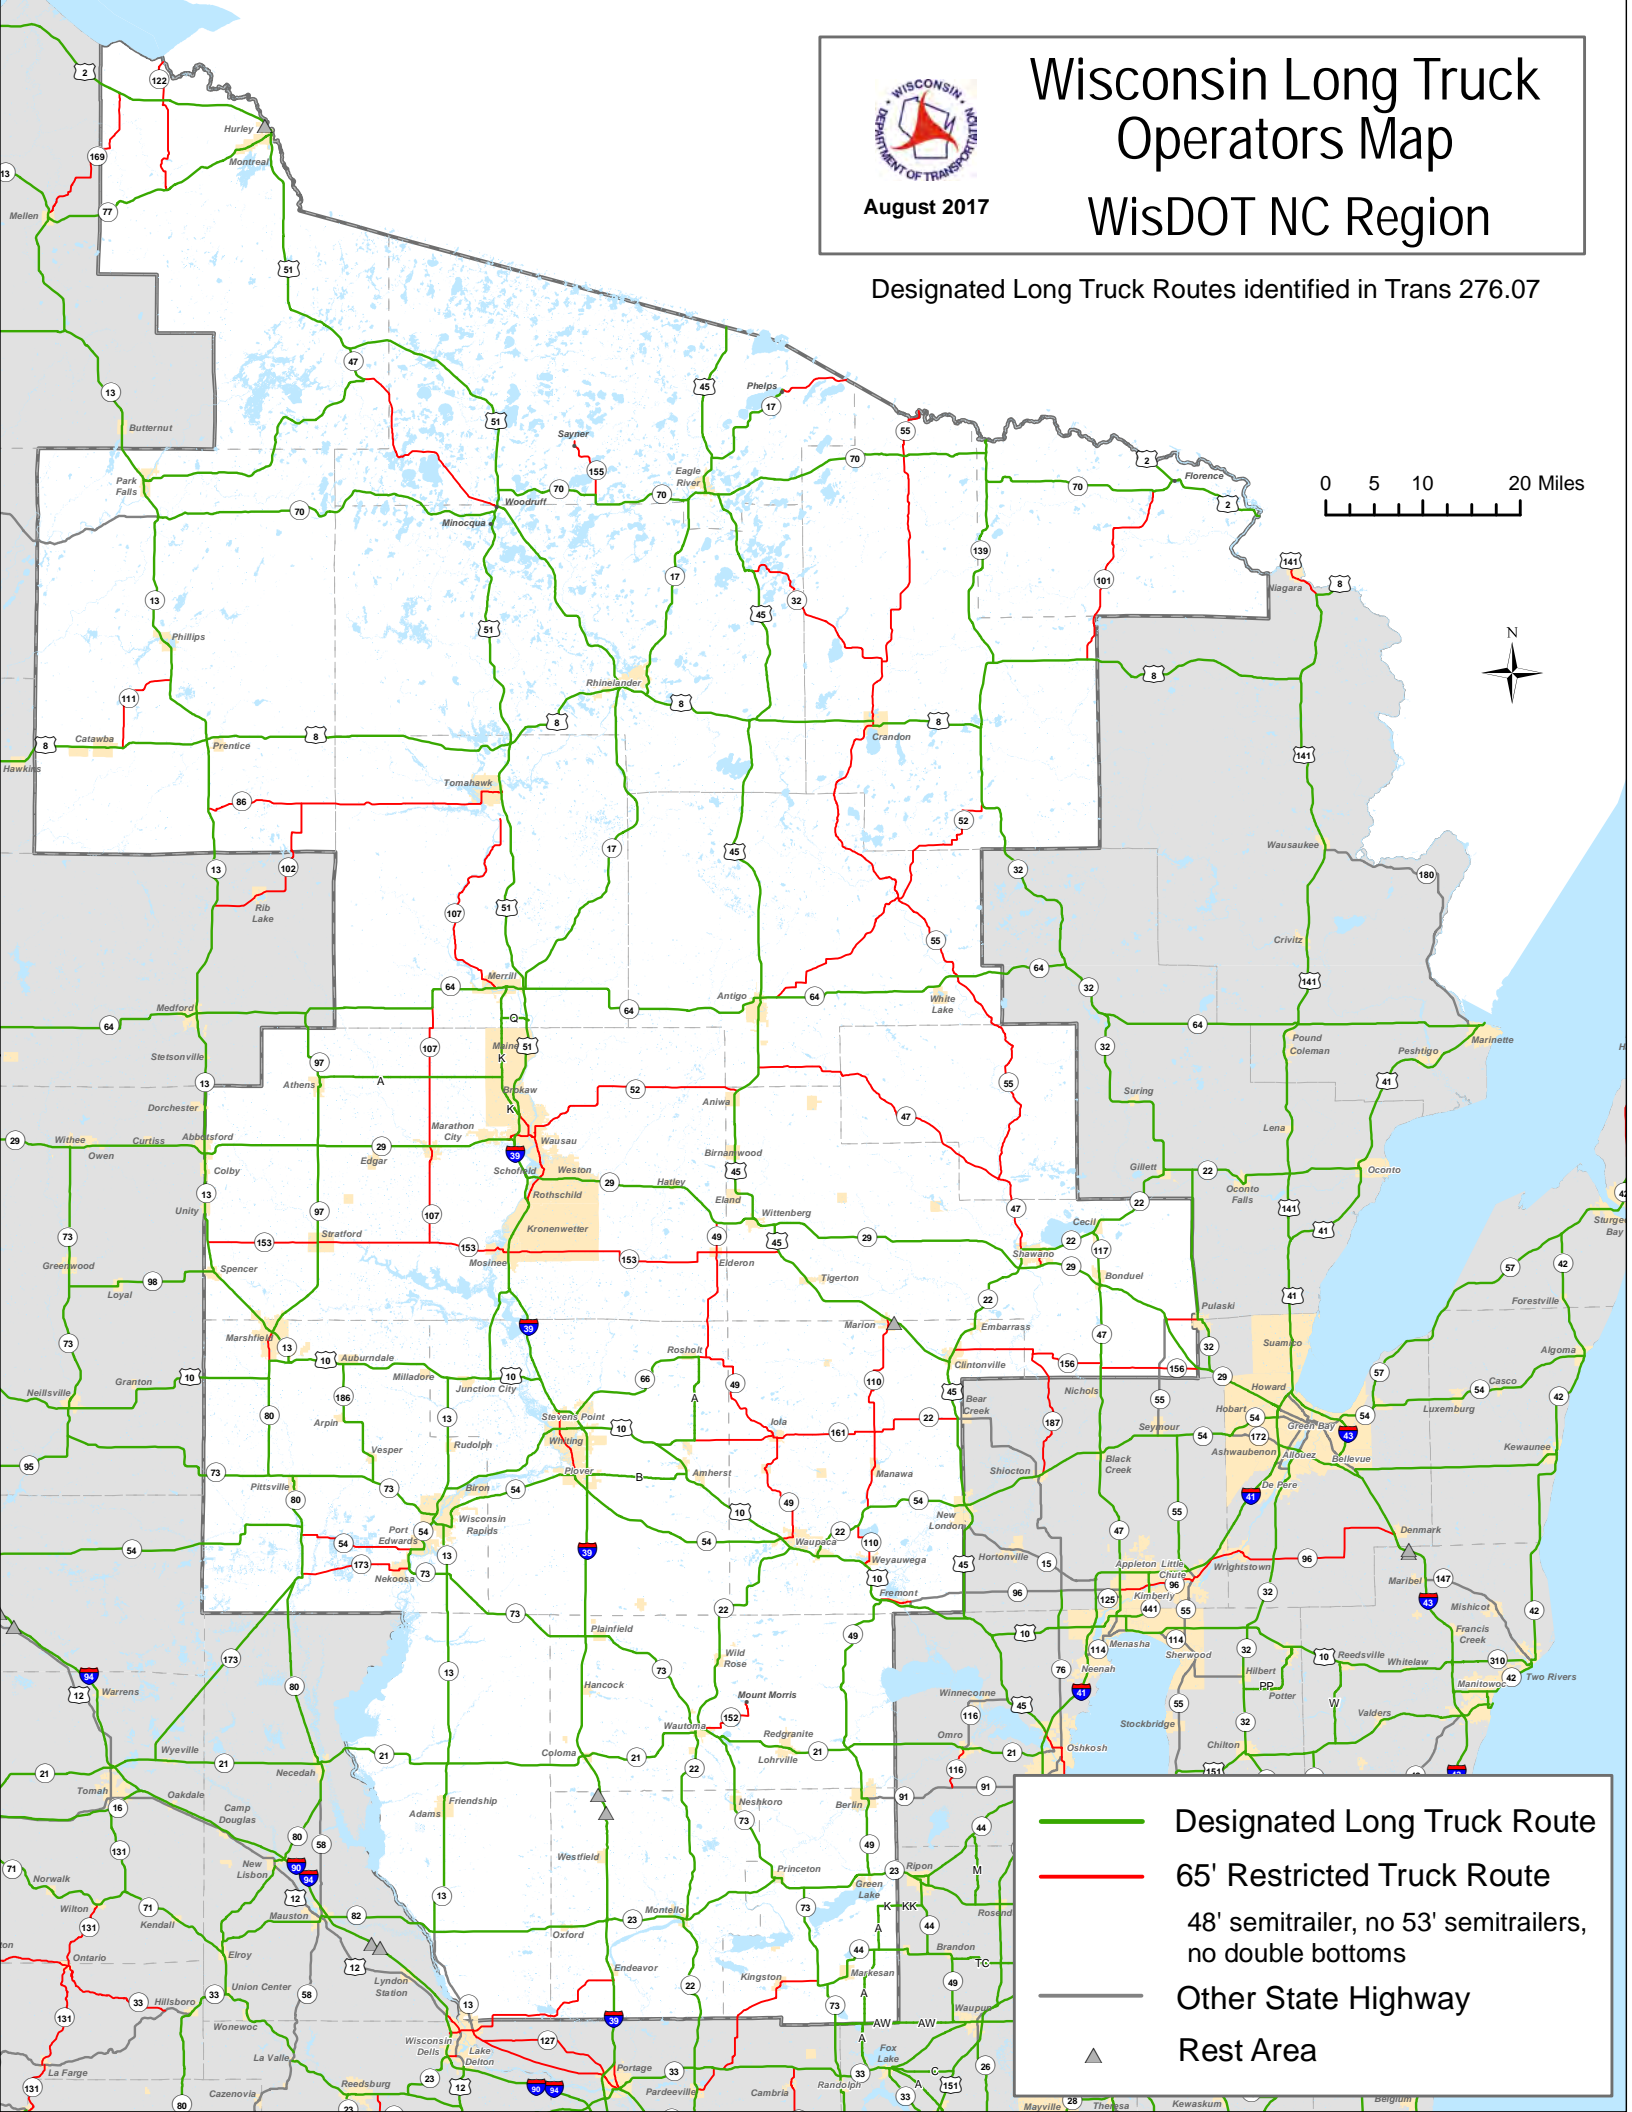

Wisconsin Long Truck Operators Map

August 2017

WisDOT NC Region

Designated Long Truck Routes identified in Trans 276.07

-  Designated Long Truck Route
-  65' Restricted Truck Route
48' semitrailer, no 53' semitrailers,
no double bottoms
-  Other State Highway
-  Rest Area