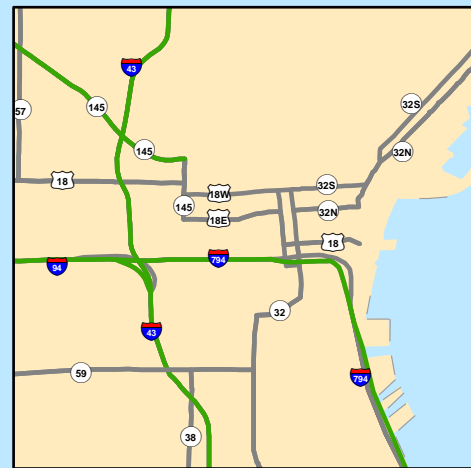

Wisconsin Long Truck Operators Map WisDOT SE Region

August 2017

Designated Long Truck Routes identified in Trans 276.07

-  Designated Long Truck Route
-  65' Restricted Truck Route
48' semitrailer, no 53' semitrailers,
no double bottoms
-  Other State Highway
-  Rest Area

Milwaukee Downtown Detail

Milwaukee County Detail