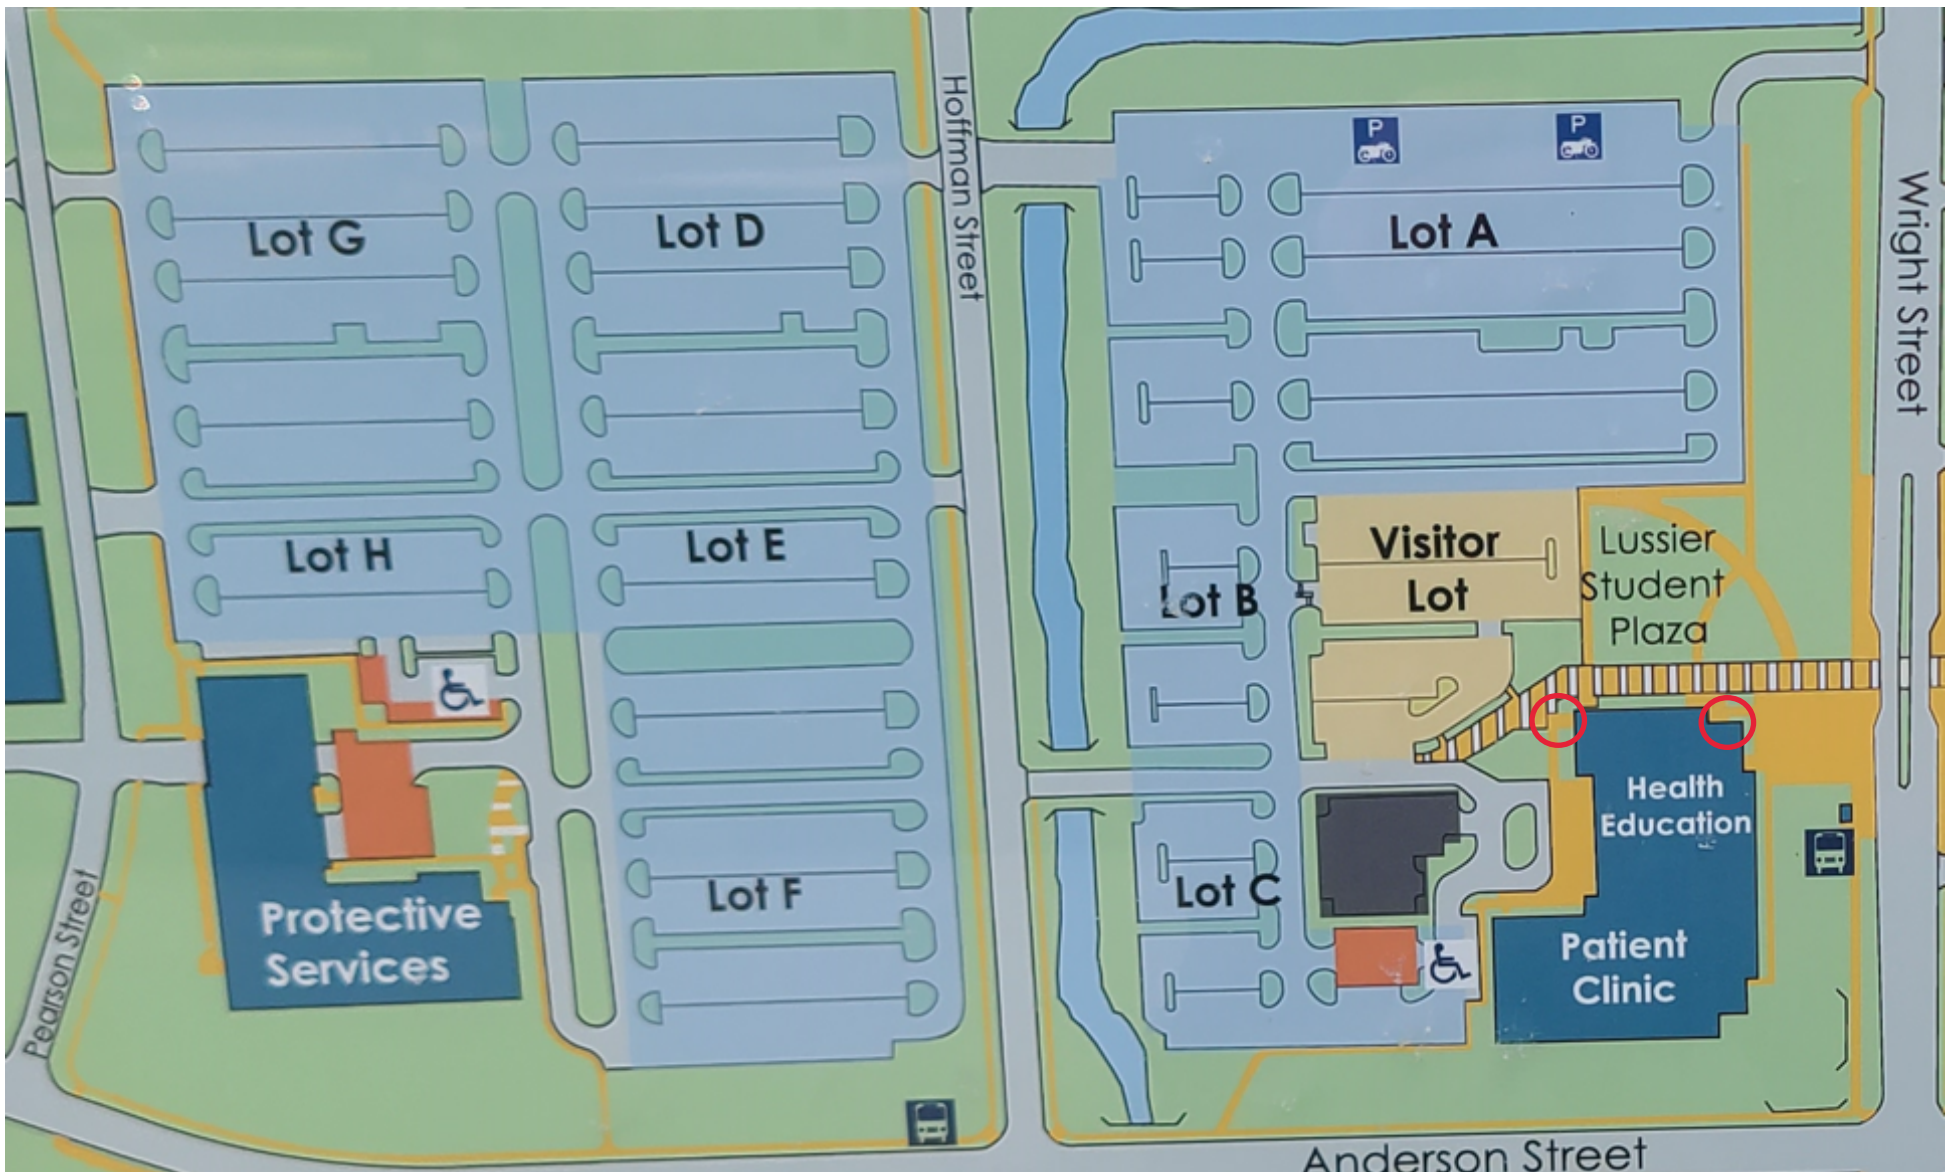

Legend

RWY 36 at Dane County Regional Airport

Parking

Health Building
(3rd floor) rooms
309 and 311

Google Earth

1000 ft

Please feel free to park in any of the lettered parking lots or the Visitor Lot

If entering the visitor lot please press the communication button at the gate. They will ask for your name and reason for being there, but should then let you in.

The workshop is on the 3rd floor of the Health Education building rooms 309 and 311.

I have circled the closest entrances to the room on the above map.