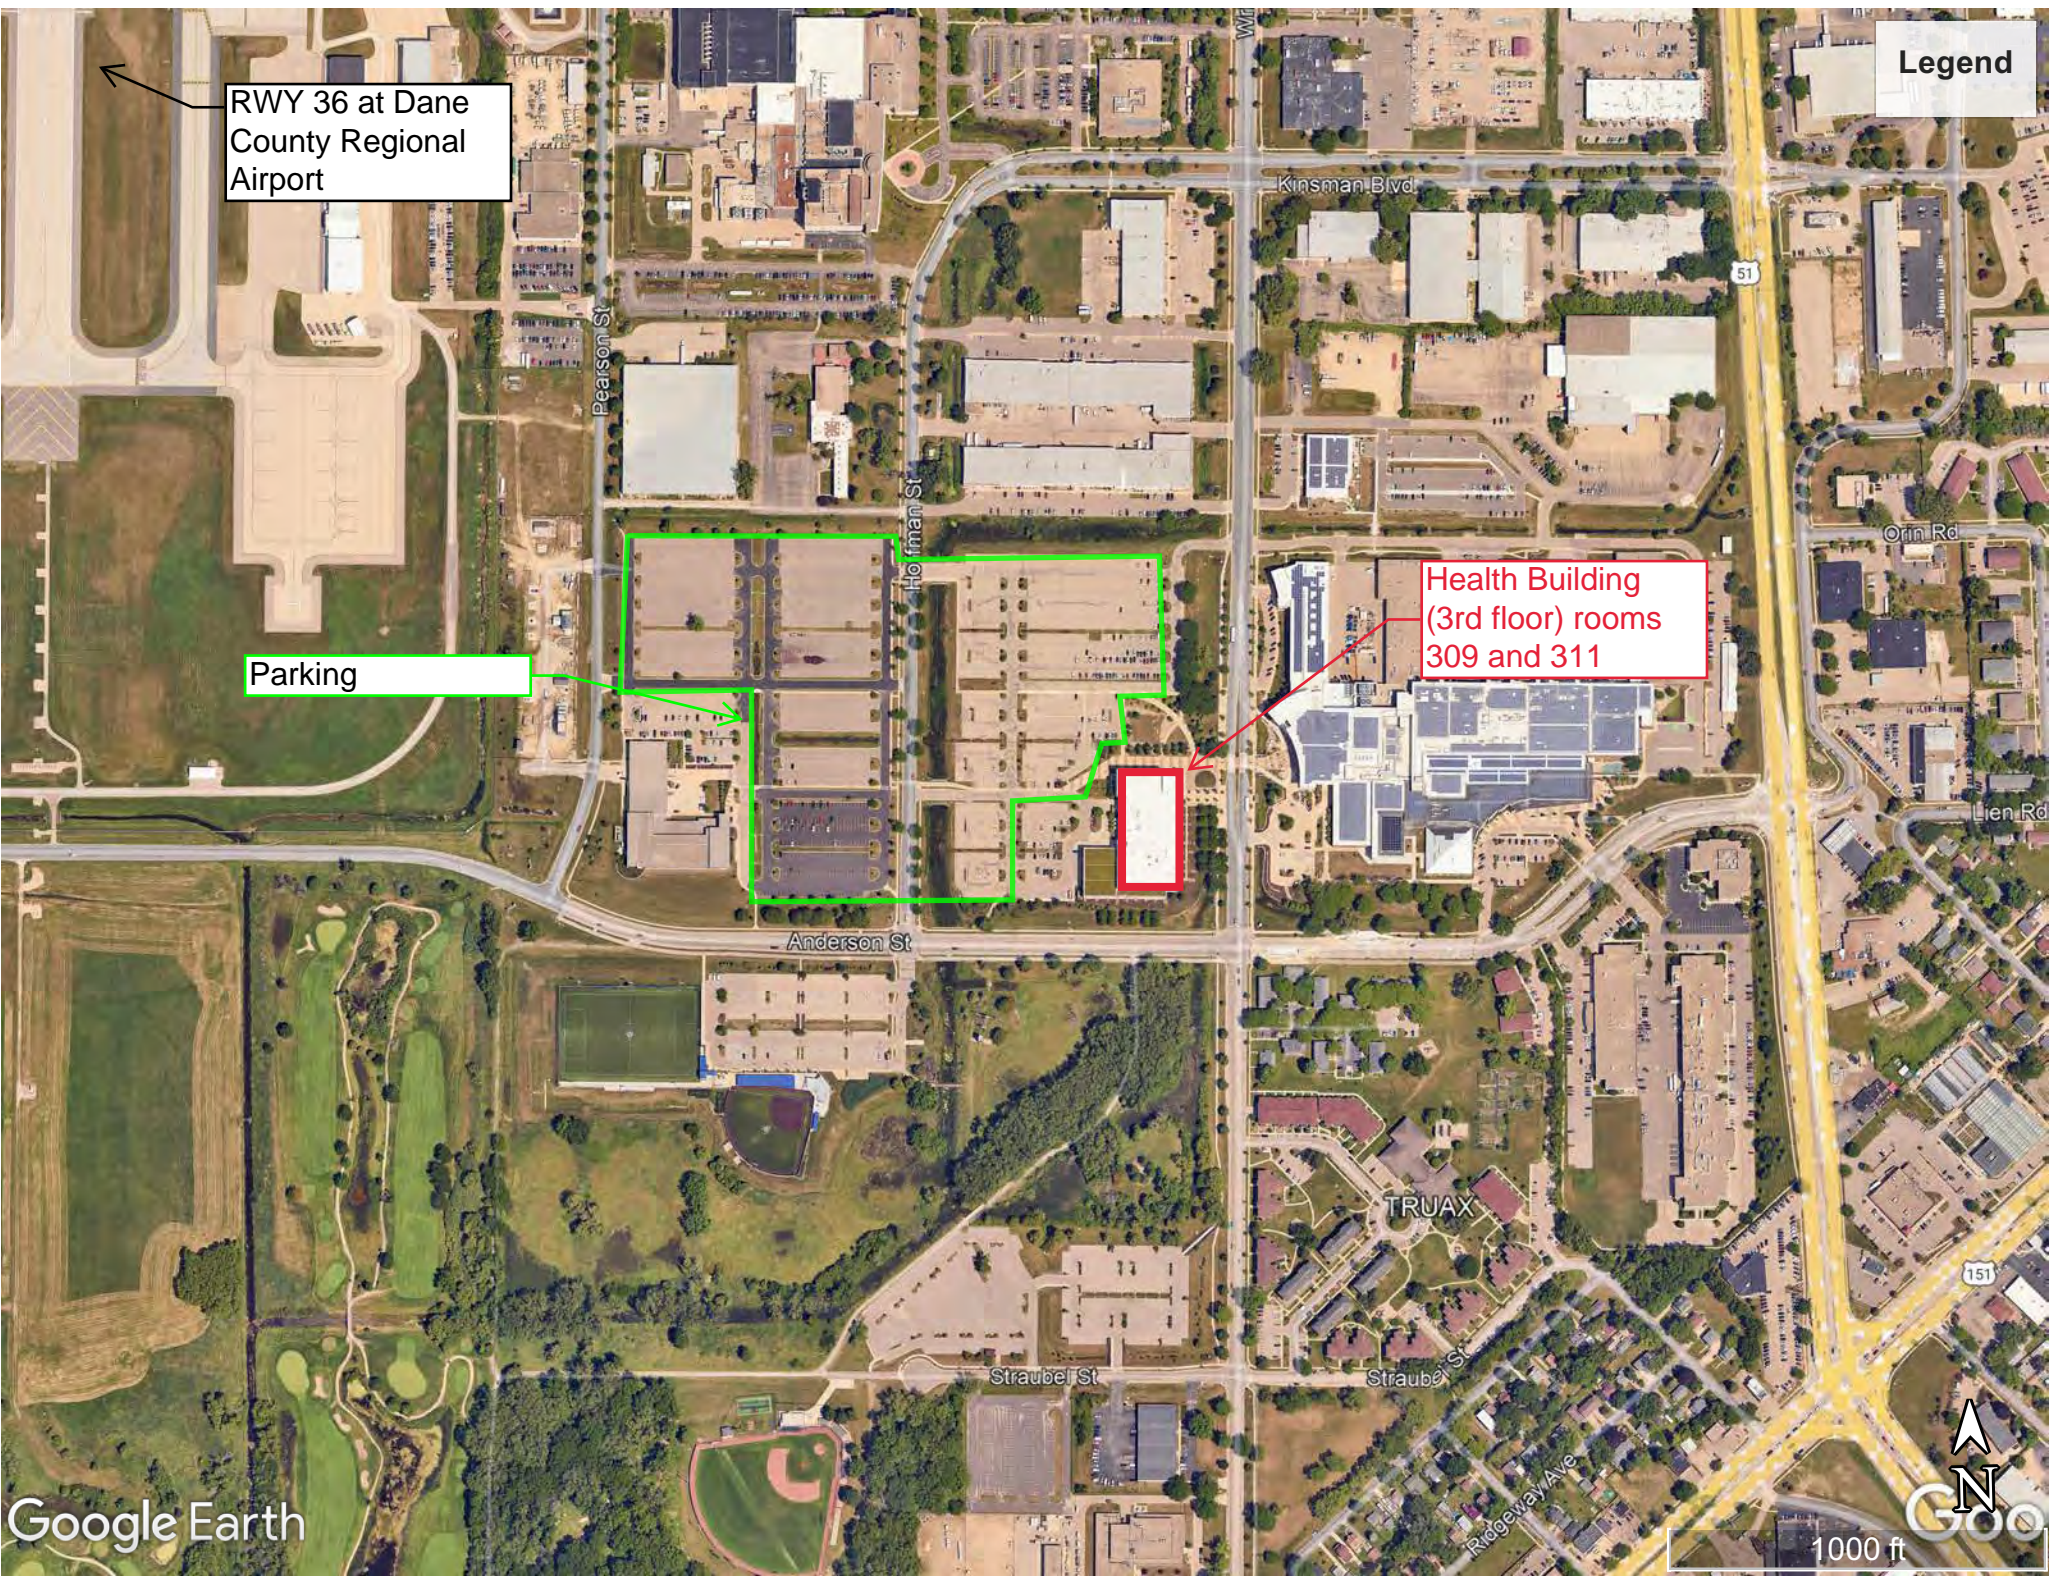

Legend

RWY 36 at Dane County Regional Airport

Parking

Health Building
(3rd floor) rooms
309 and 311

Google Earth

1000 ft

Please feel free to park in any of the lettered parking lots or the Visitor Lot

If entering the visitor lot please press the communication button at the gate. They will ask for your name and reason for being there, but should then let you in.

The workshop is on the 3rd floor of the Health Education building rooms 309 and 311.

I have circled the closest entrances to the room on the above map.