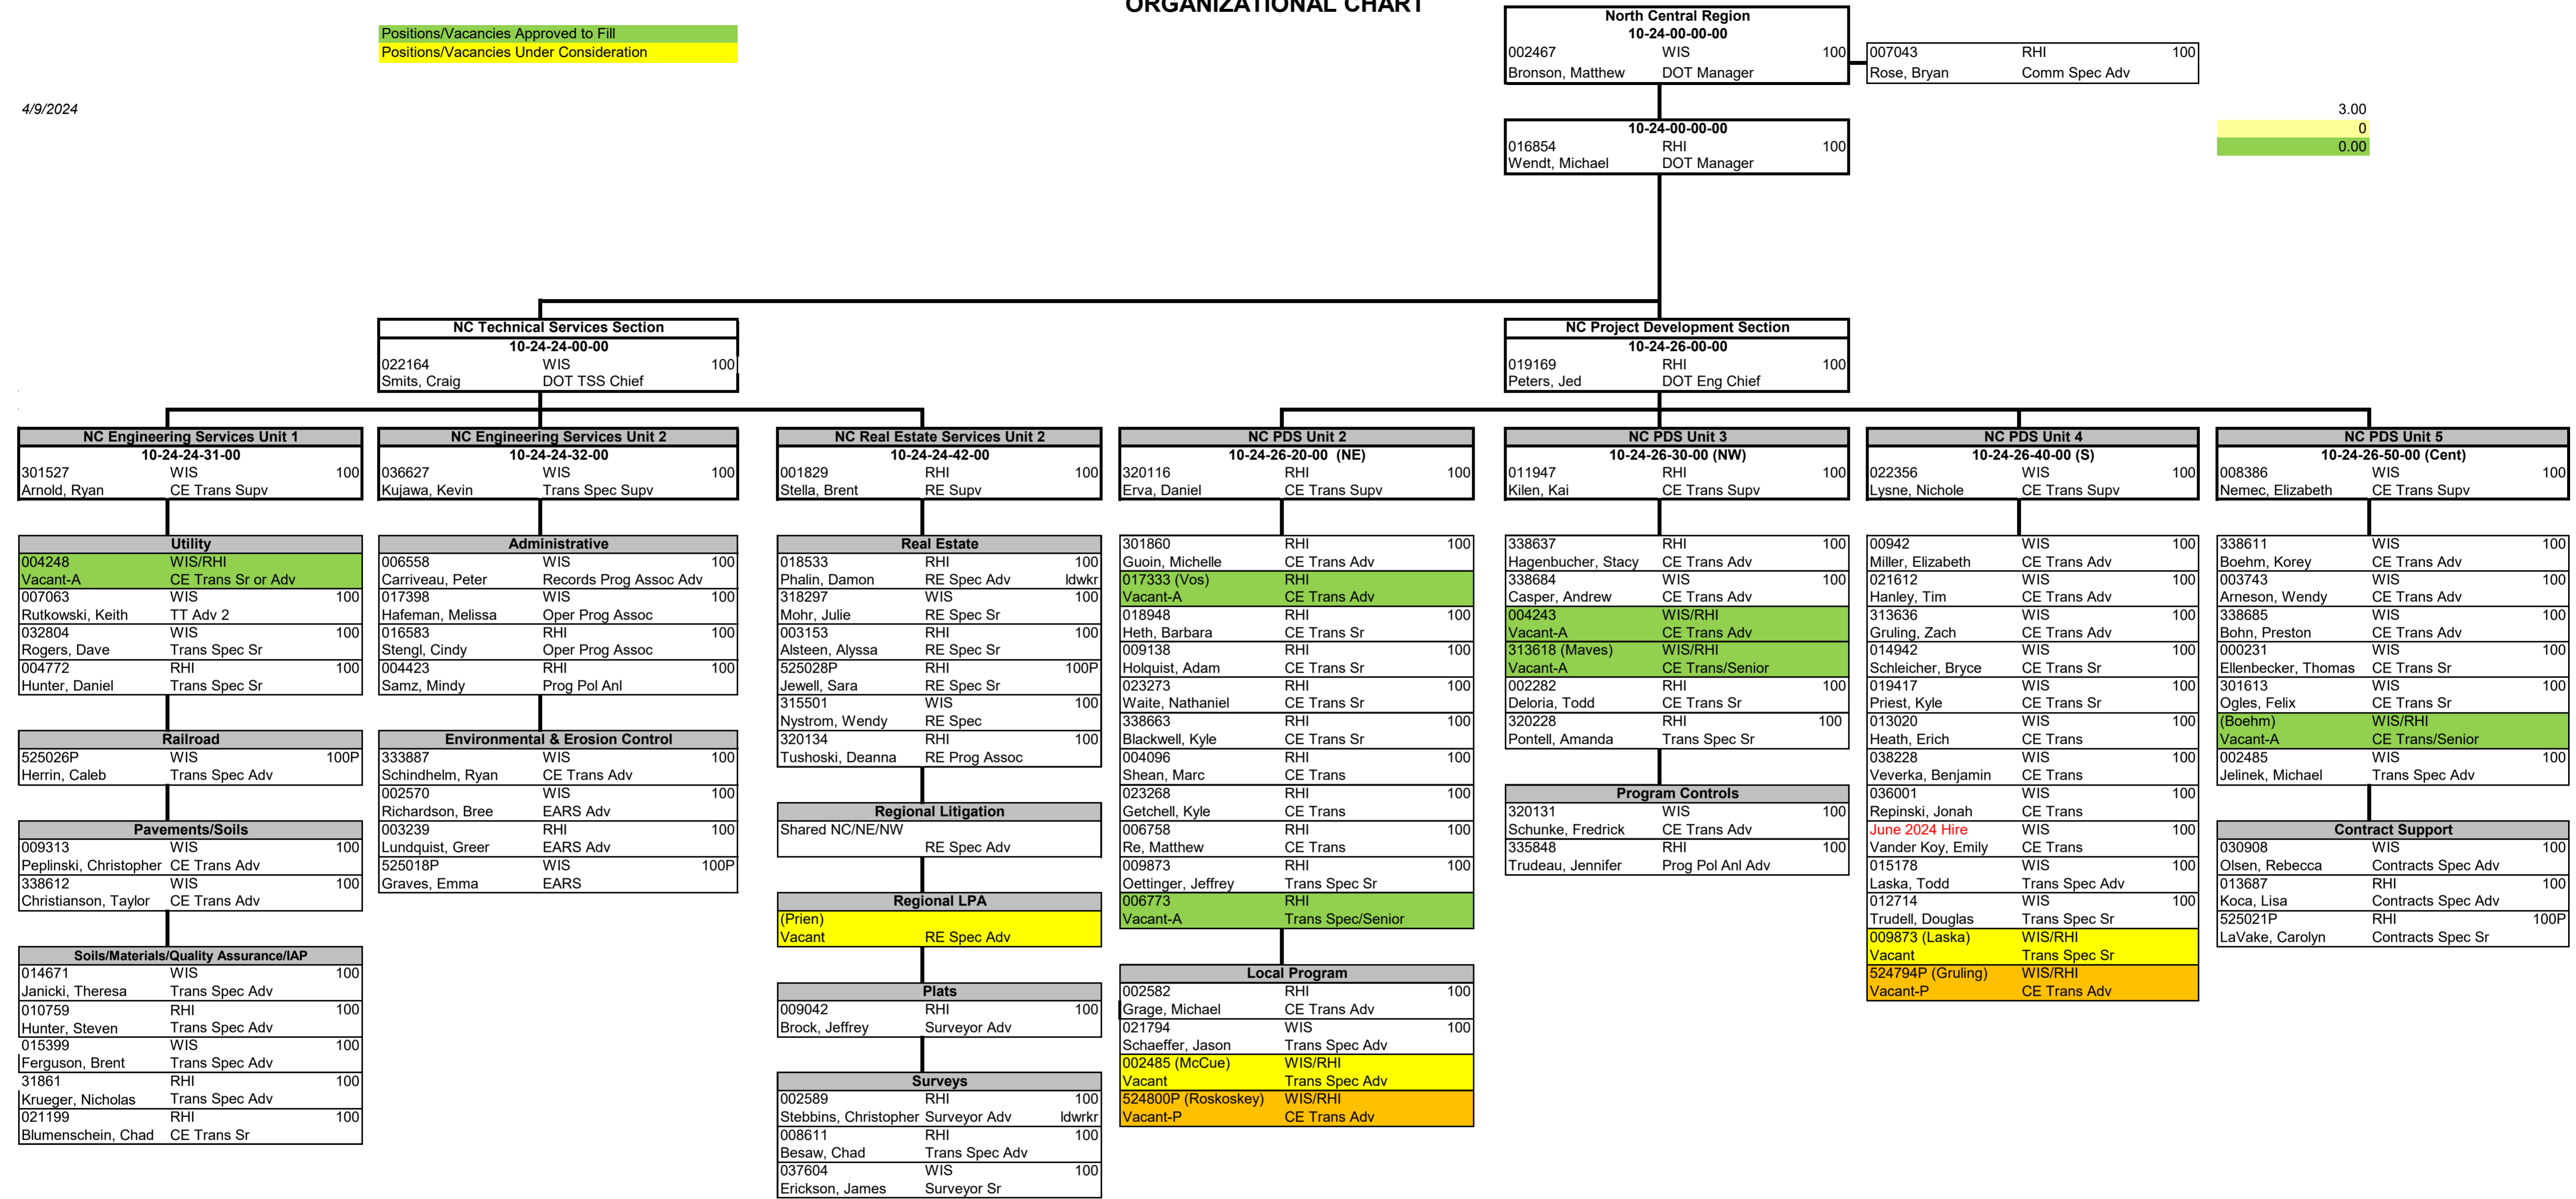

NORTH CENTRAL REGION

ORGANIZATIONAL CHART

Positions/Vacancies Approved to Fill
Positions/Vacancies Under Consideration

4/9/2024

3.00
0
0.00

0.00 11.00	0.00 9.00	1.00 10.00	1.00 12.00	0.00 7.00	1.00 12.00	0.00 9.00
1.00 1	0.00 1	0.00 1	2.00 0	2.00 0	0.00 0	1.00 1
0.00	0.00	0.00	1.00	0.00	1.00	0.00

NORTH CENTRAL REGION

ORGANIZATIONAL CHART

Positions/Vacancies Approved to Fill
Positions/Vacancies Under Consideration

4/9/2024

0.00	11.00
0.00	
0.00	

0.00	11.00
0.00	
0.00	

1.00	4.00
1.00	
0.00	

0.00	15.00
1.00	
0.00	