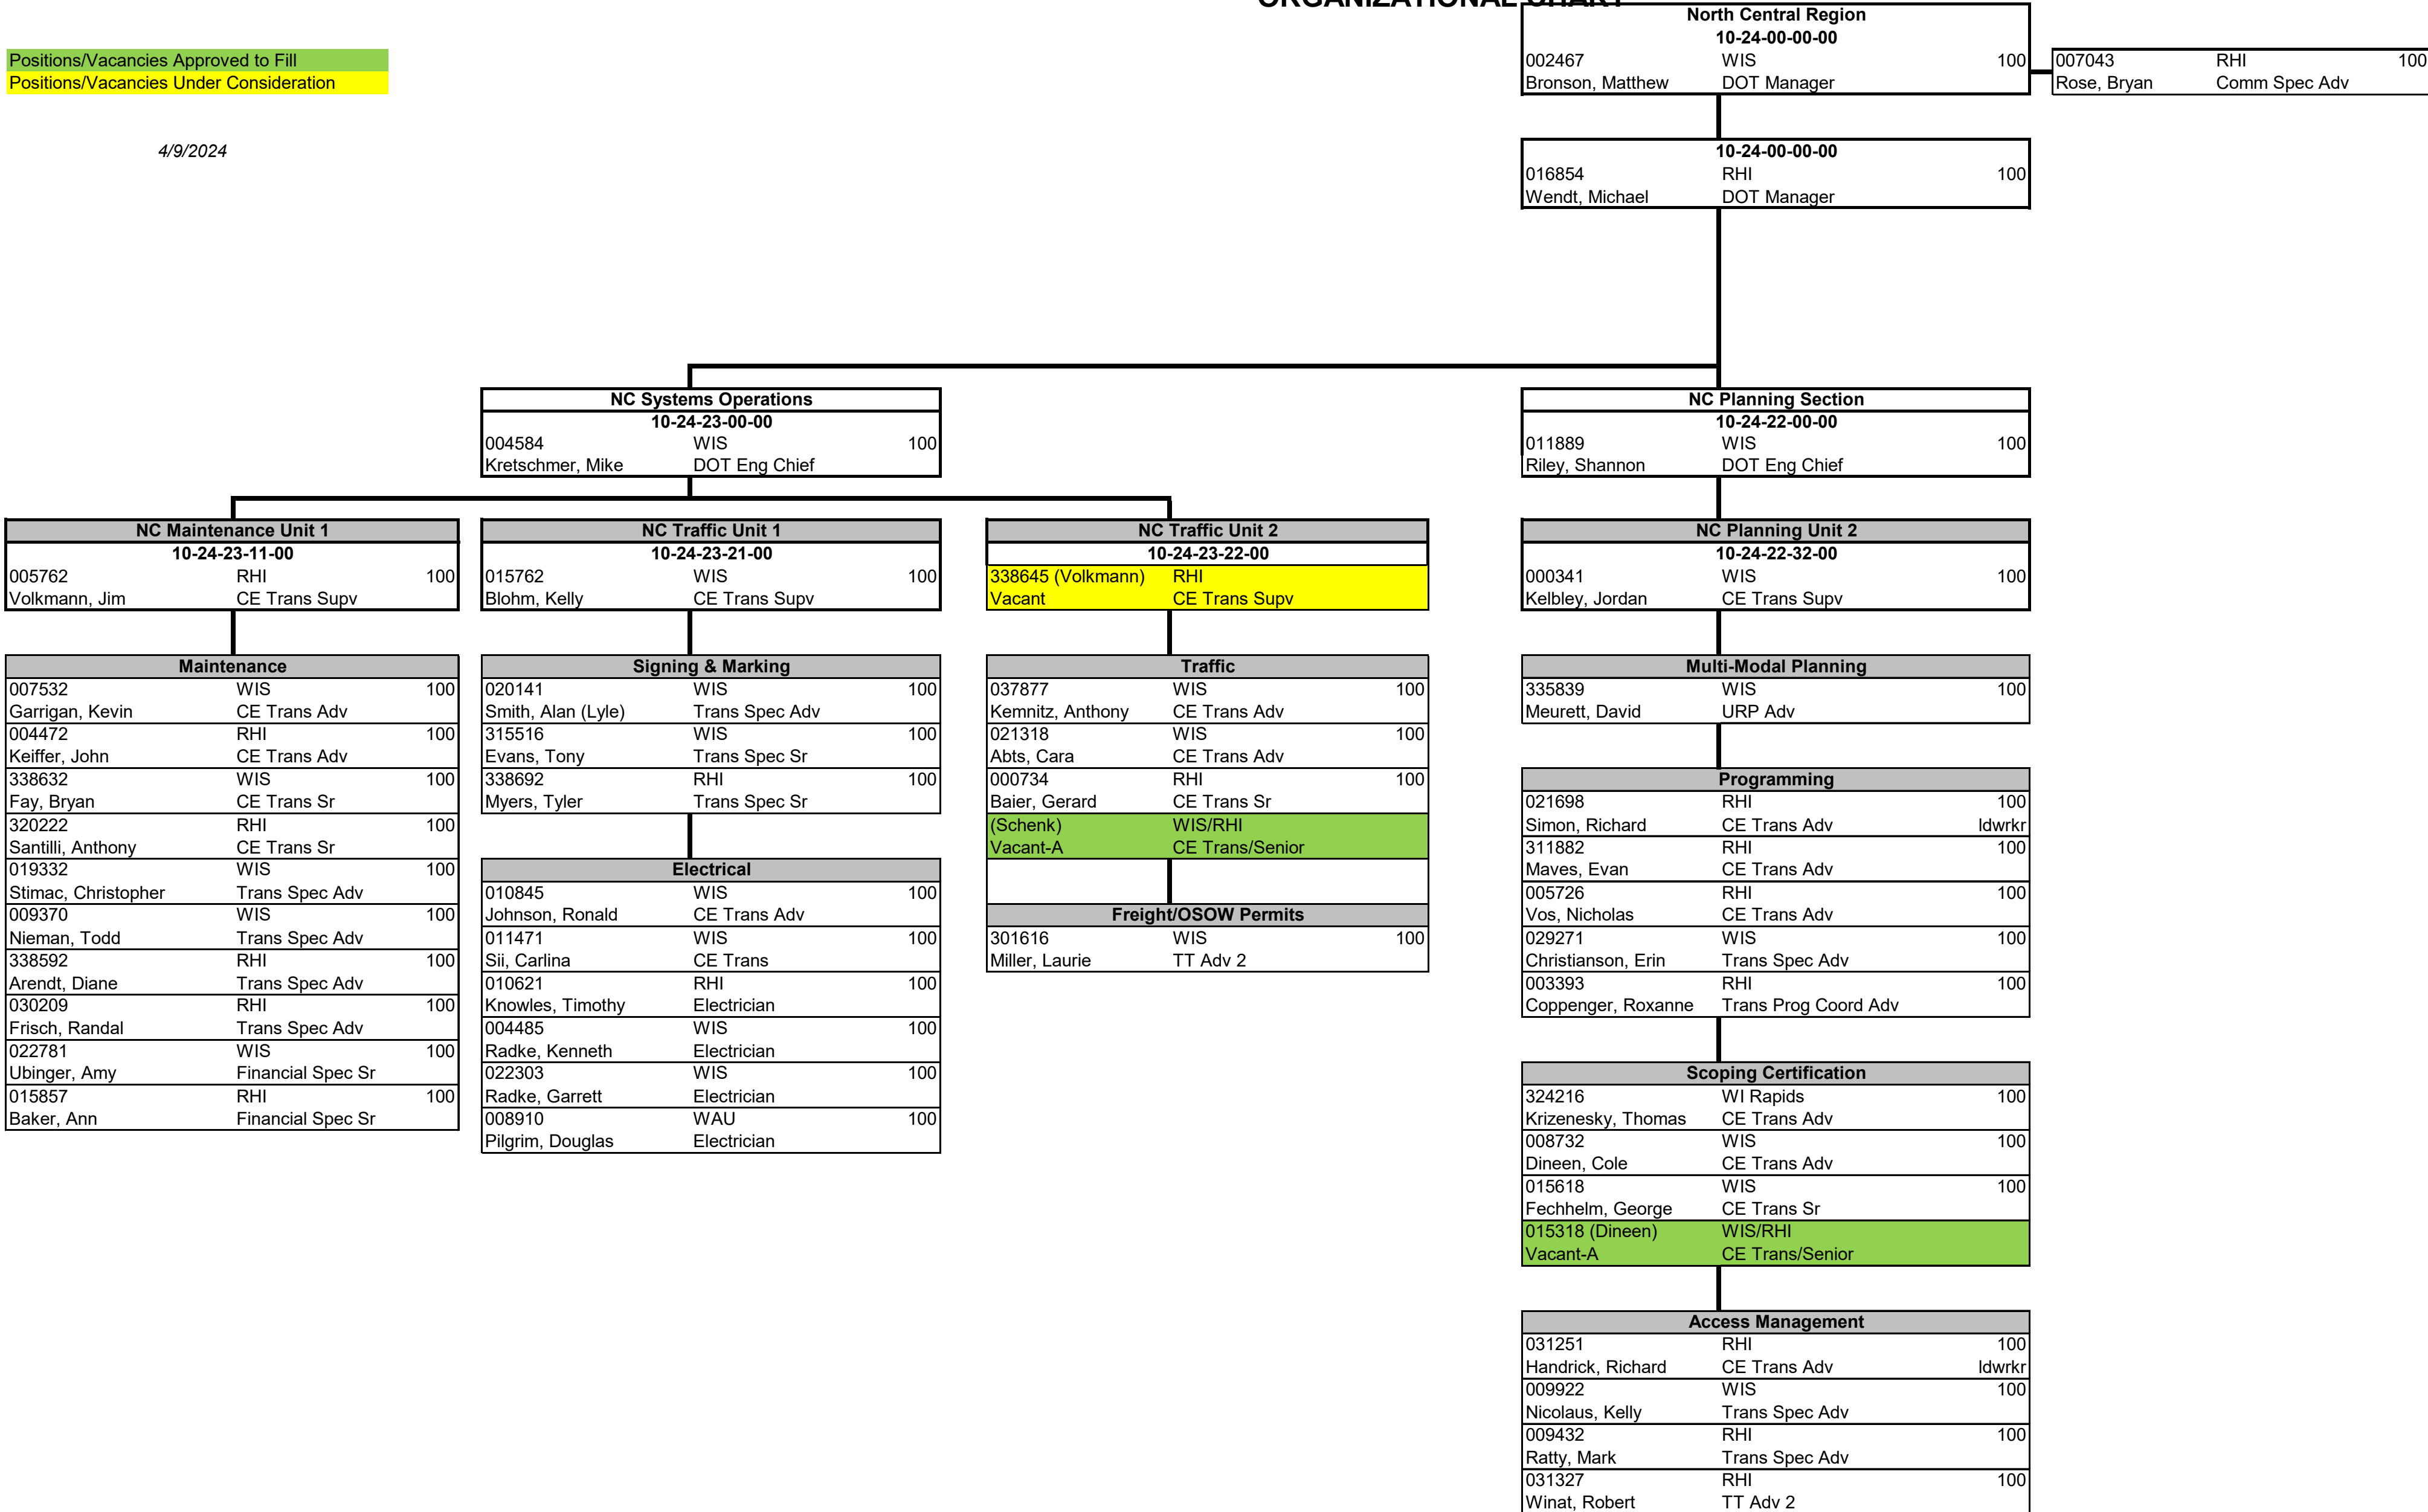

NORTH CENTRAL REGION

ORGANIZATIONAL CHART

Positions/Vacancies Approved to Fill
Positions/Vacancies Under Consideration

4/9/2024

3.00
0
0.00

0.00 11.00	0.00 9.00	1.00 10.00	1.00 12.00	0.00 7.00	1.00 12.00	0.00 9.00
1.00 1	0.00 1	0.00 1	2.00 0	2.00 0	0.00 0	1.00 1
0.00	0.00	0.00	1.00	0.00	1.00	0.00

NORTH CENTRAL REGION

ORGANIZATIONAL CHART

Positions/Vacancies Approved to Fill
Positions/Vacancies Under Consideration

4/9/2024

0.00	11.00
0.00	
0.00	

0.00	11.00
0.00	
0.00	

1.00	4.00
1.00	
0.00	

0.00	15.00
1.00	
0.00	