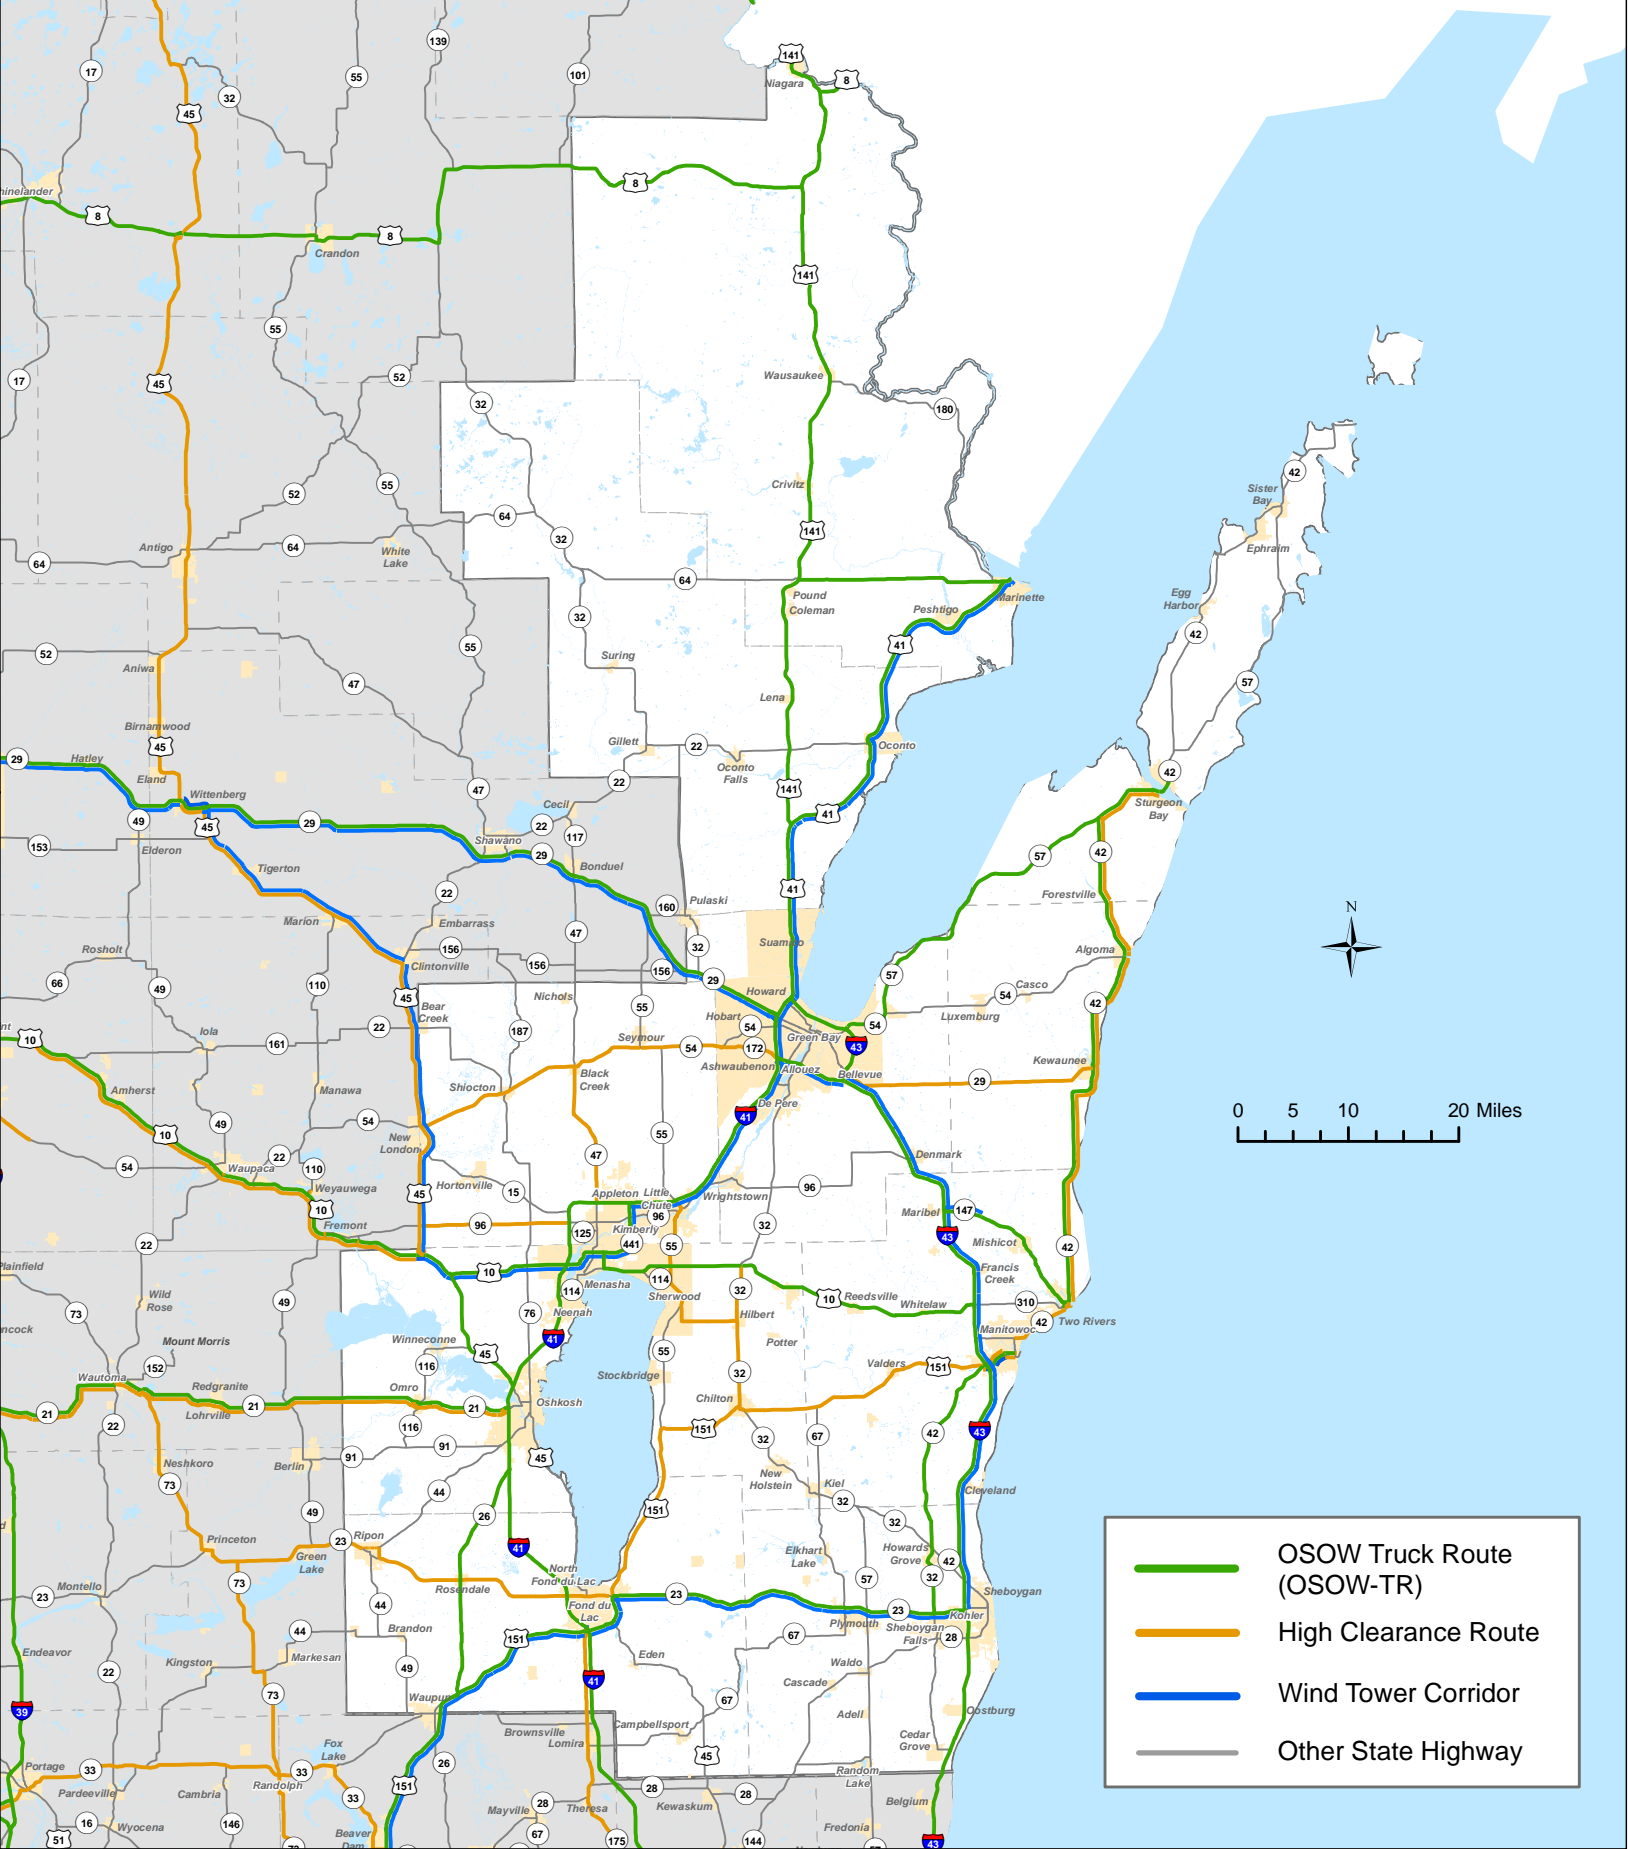

Wisconsin Freight Routes WisDOT NE Region

March 2018

This map and these routes are intended for planning purposes only.

-  OSOW Truck Route (OSOW-TR)
-  High Clearance Route
-  Wind Tower Corridor
-  Other State Highway