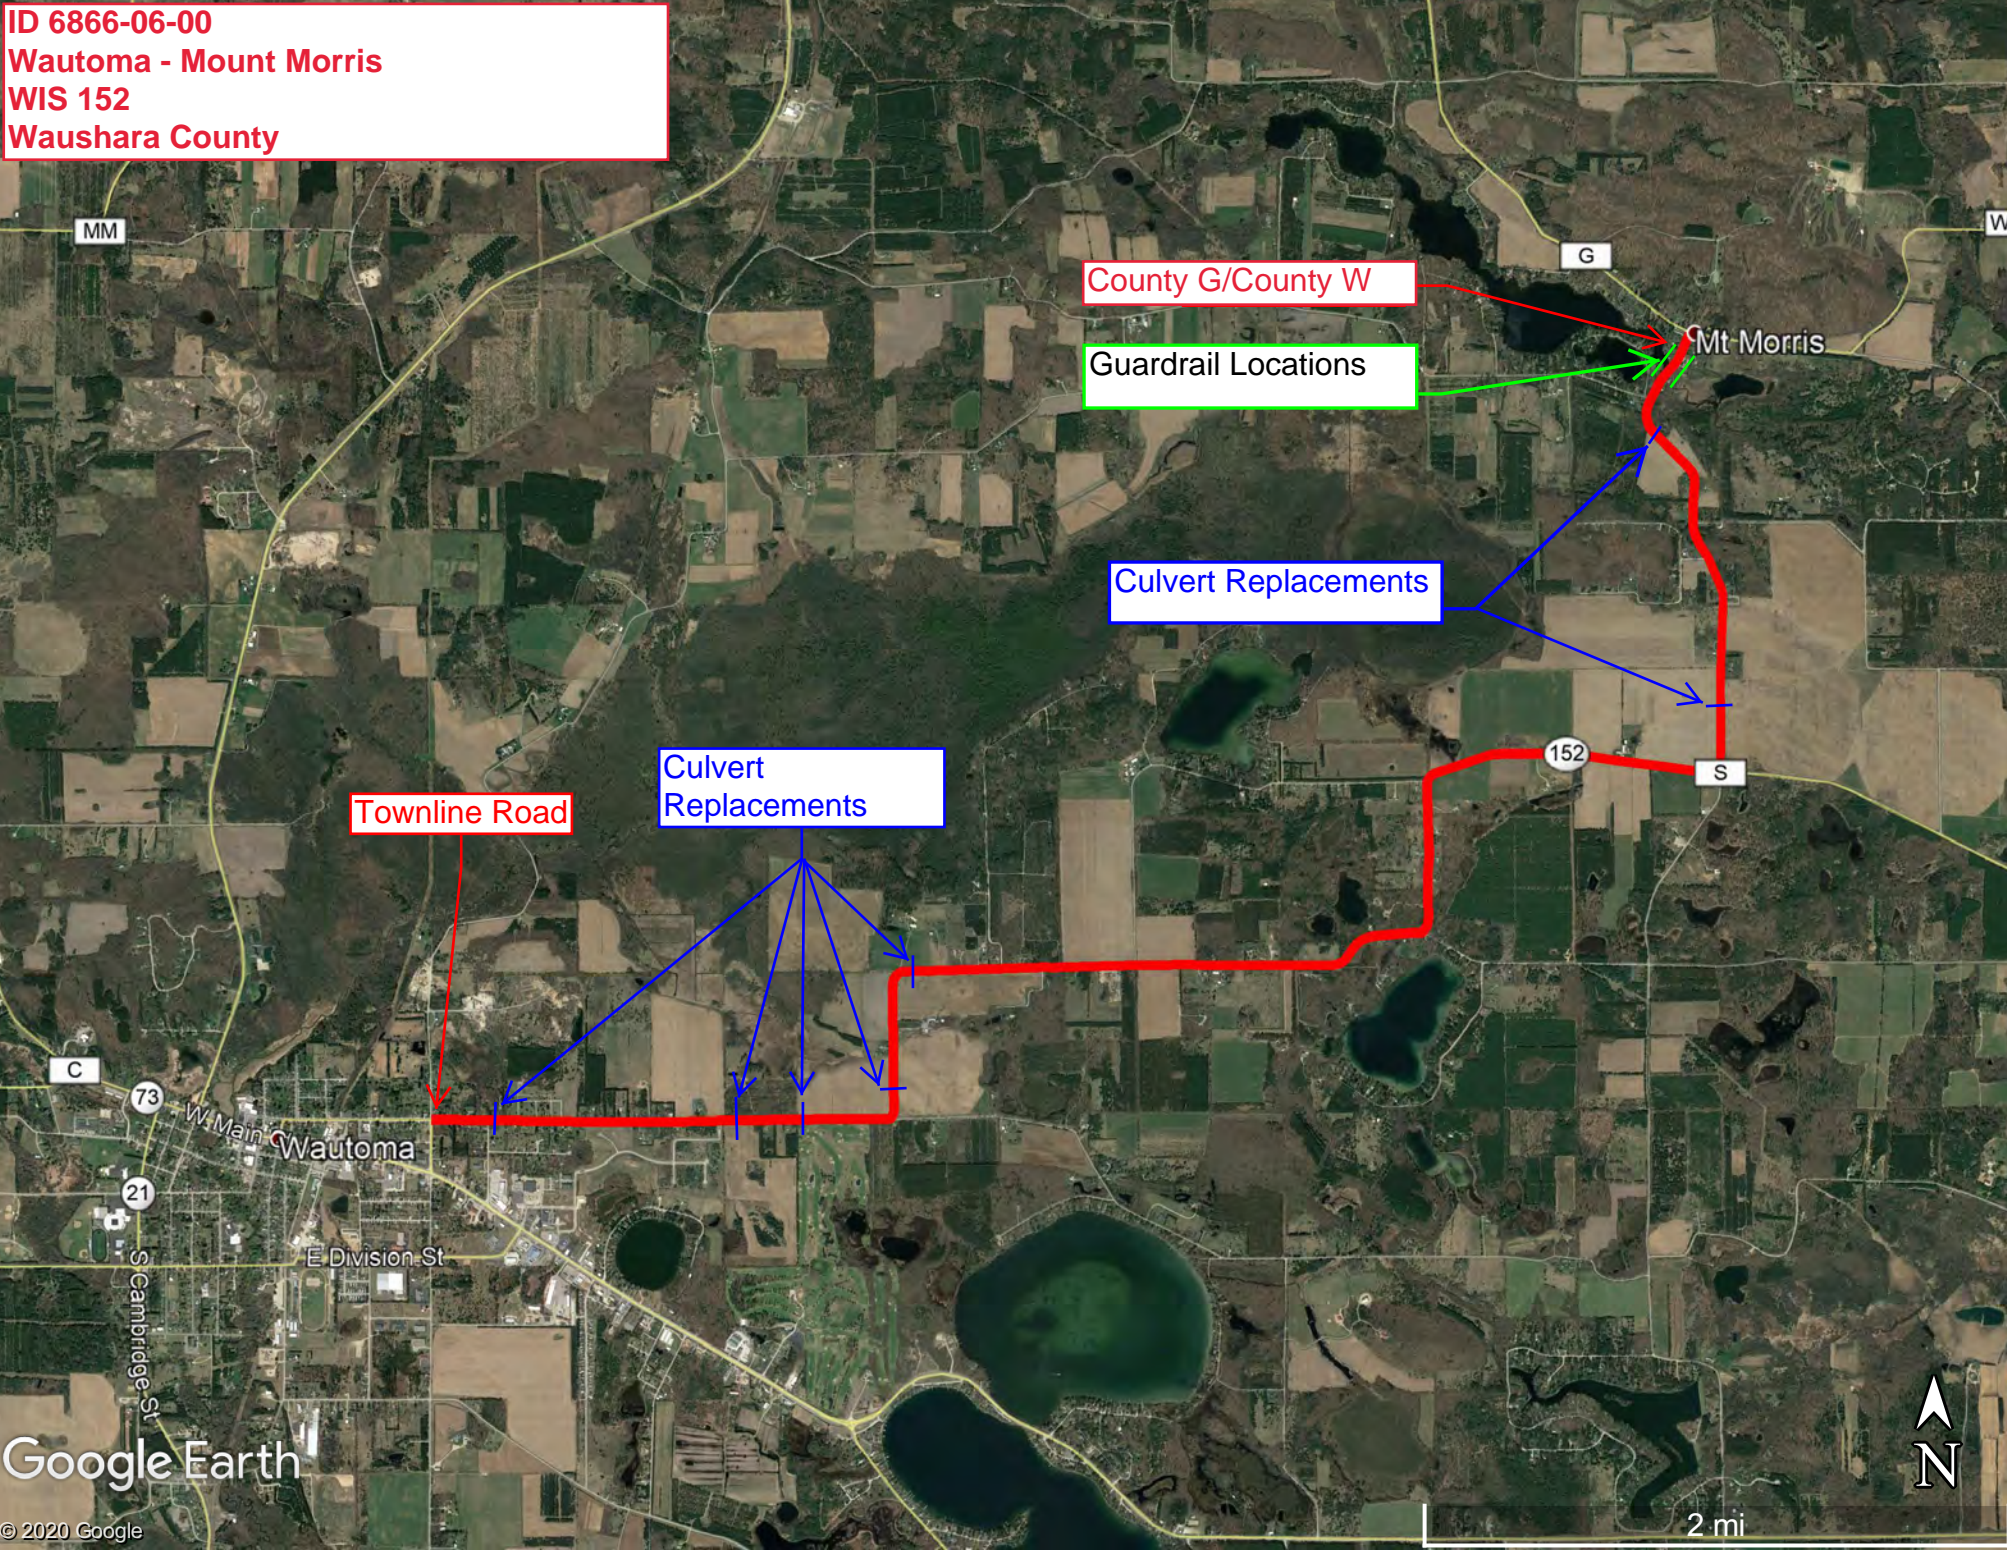

ID 6866-06-00
Wautoma - Mount Morris
WIS 152
Waushara County

County G/County W

Guardrail Locations

Culvert Replacements

Culvert Replacements

Townline Road

Google Earth

© 2020 Google

2 mi