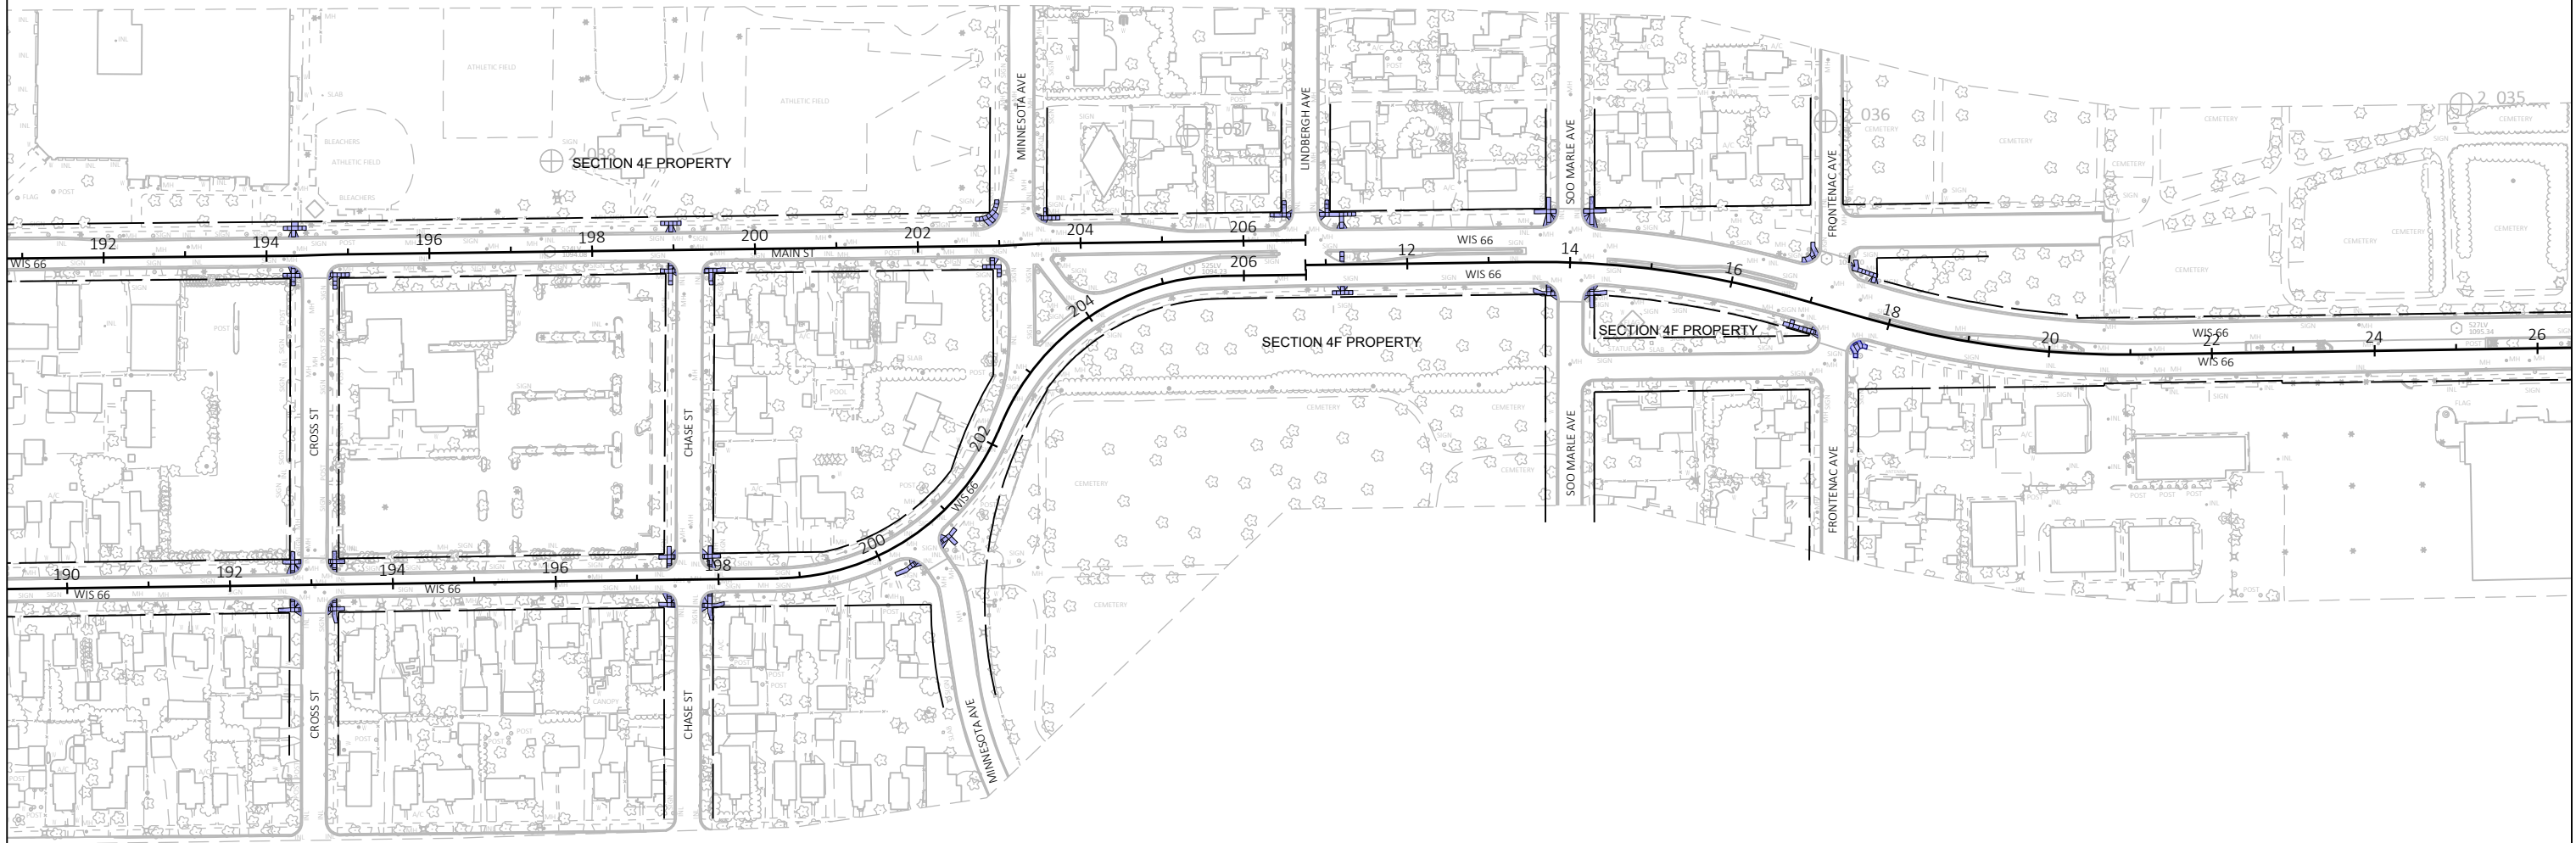

LEGEND

- EXISTING RIGHT OF WAY LINE
- █ CURB RAMP IMPROVEMENTS

MICHIGAN AVE TO FRONTENAC AVE

PRELIMINARY 4/18/2023

PLOT SCALE : #####