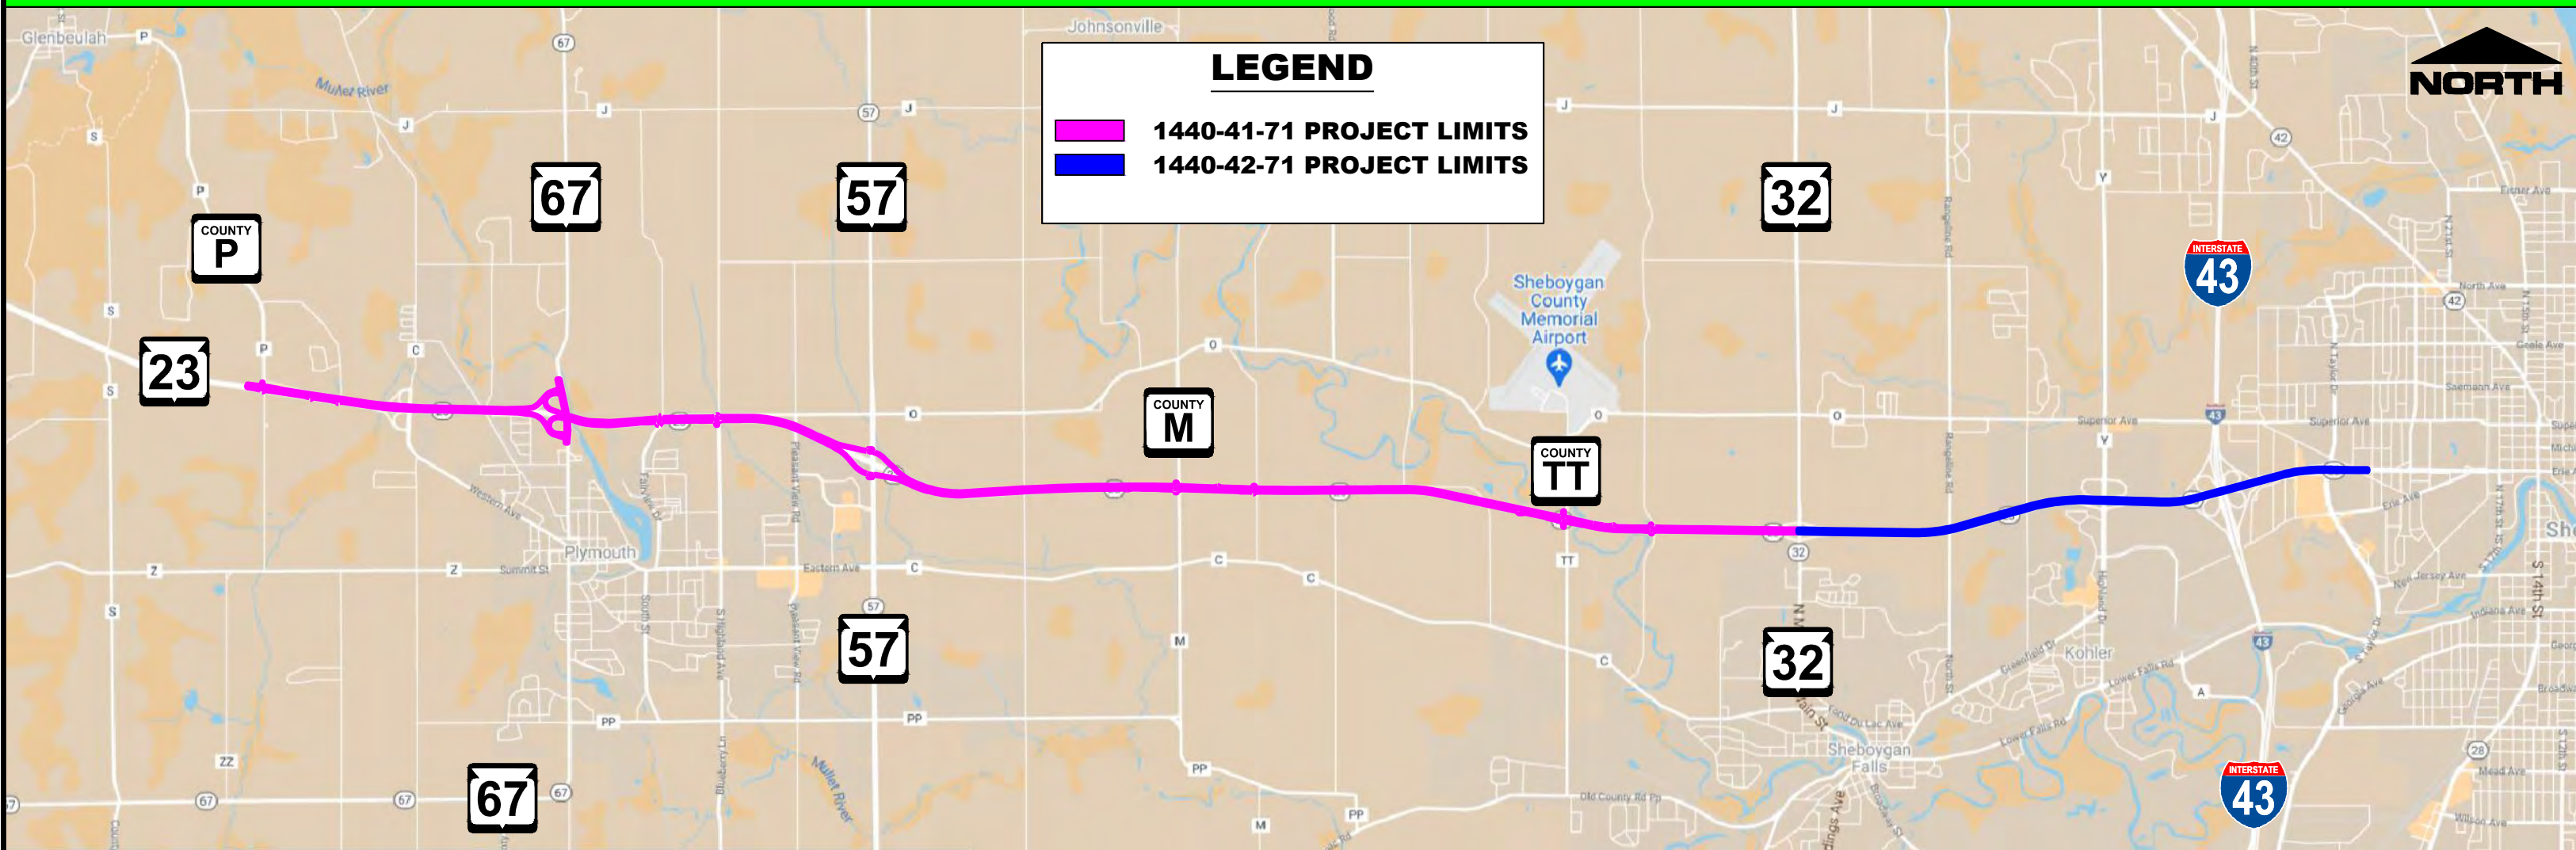

**PROJECT ID 1440-41-71
FOND DU LAC - SHEBOYGAN
COUNTY P - WIS 32
WIS 23
SHEBOYGAN COUNTY**

**PROJECT ID 1440-42-71
FOND DU LAC - SHEBOYGAN
WIS 32-TAYLOR DRIVE
WIS 23
SHEBOYGAN COUNTY**

PUBLIC INVOLVEMENT MEETING

NOVEMBER 2021