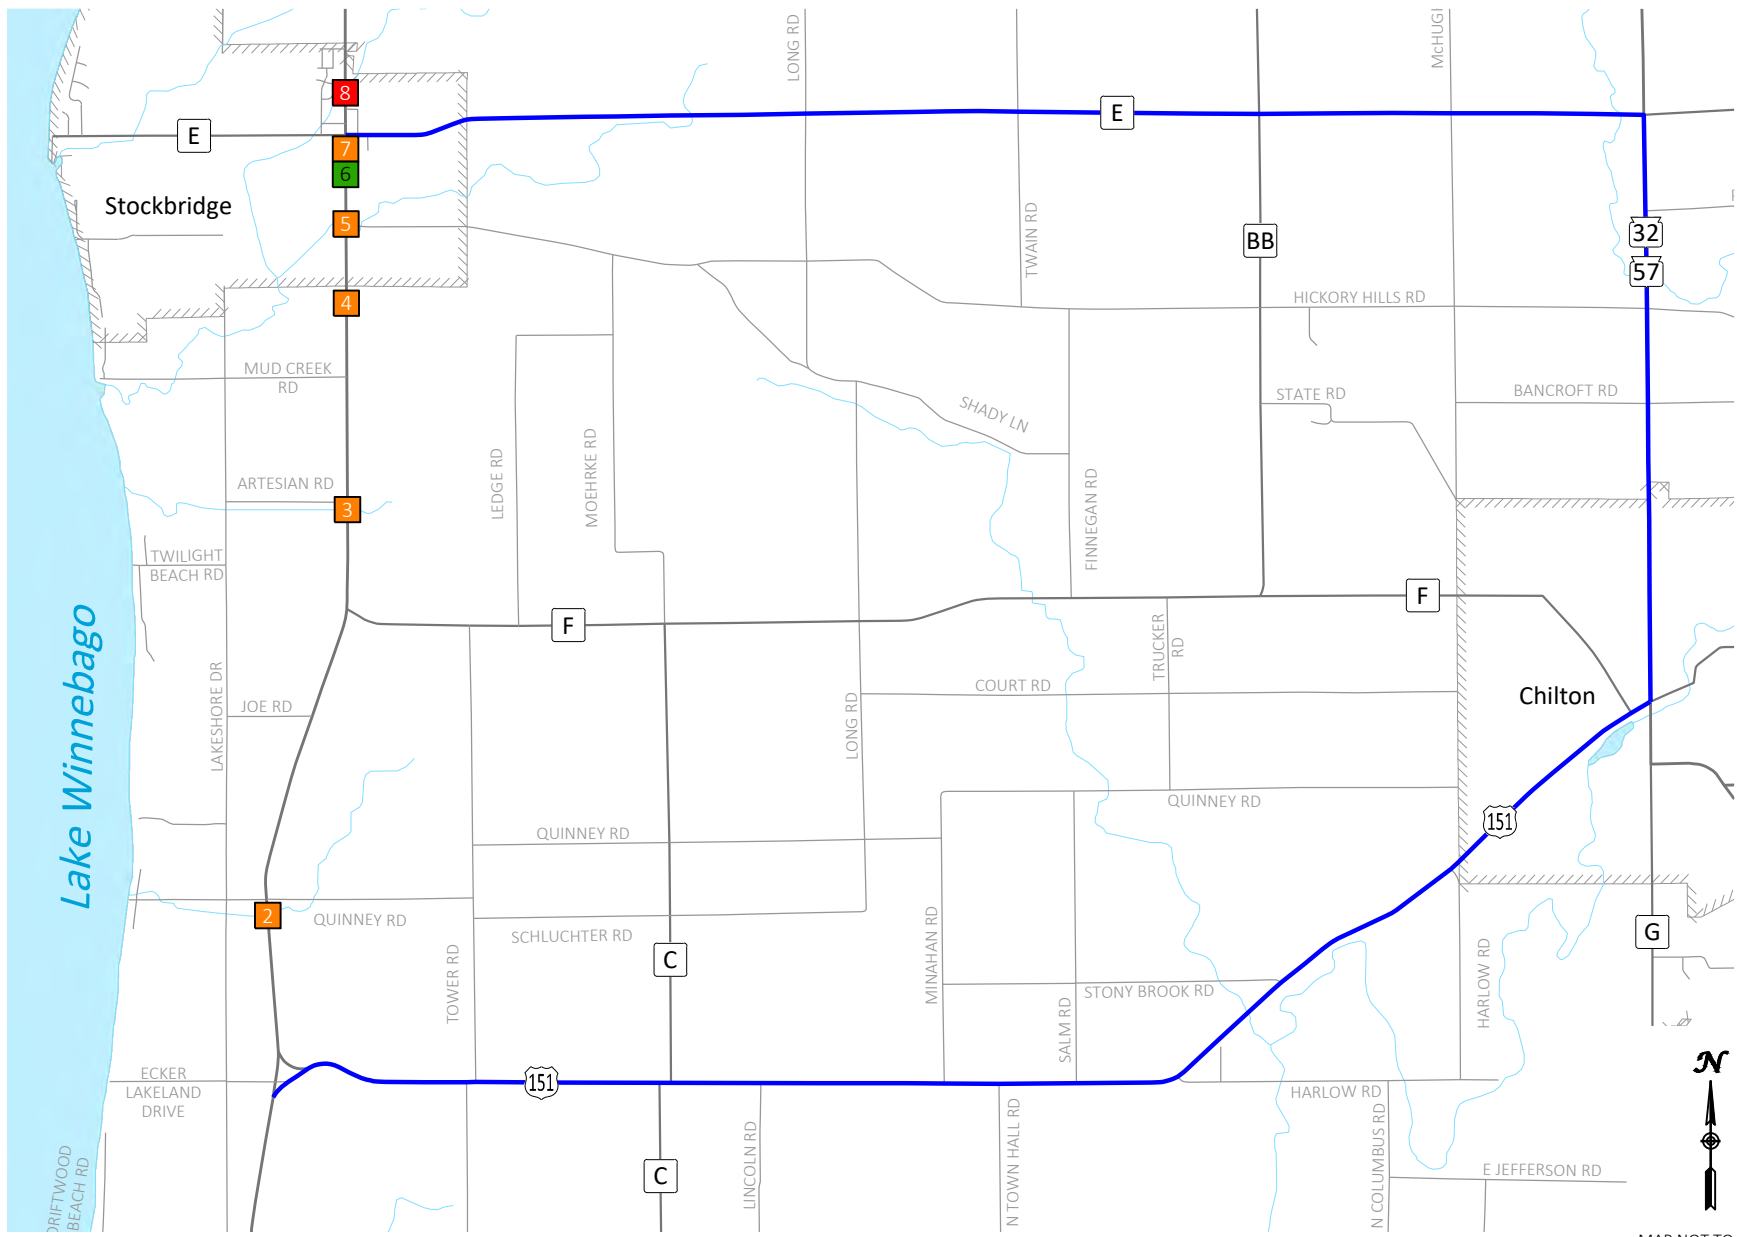

DETOUR - WIS 55 (South)

ROUTE - US 151 TO WIS 32/57 TO County E

MAP NOT TO SCALE