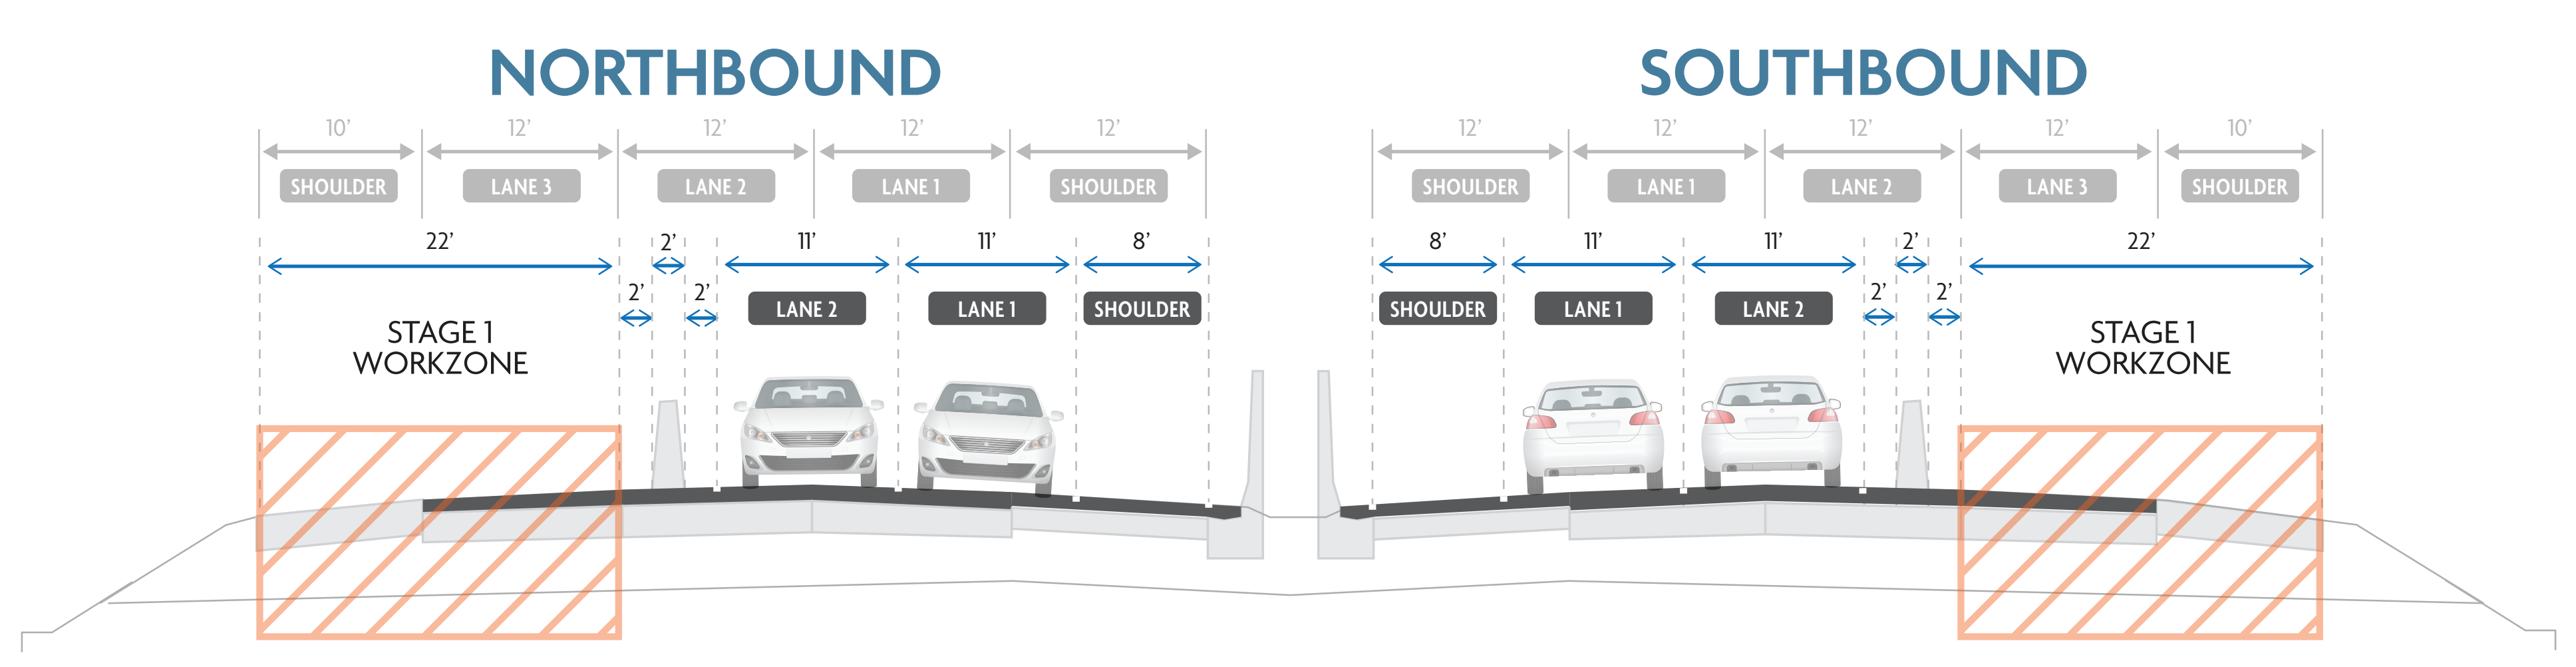

I-41 Zoo Freeway BURLEIGH STREET to SILVER SPRING DRIVE

Typical Sections

EXISTING

STAGE I CONSTRUCTION

STAGE II CONSTRUCTION

PROPOSED