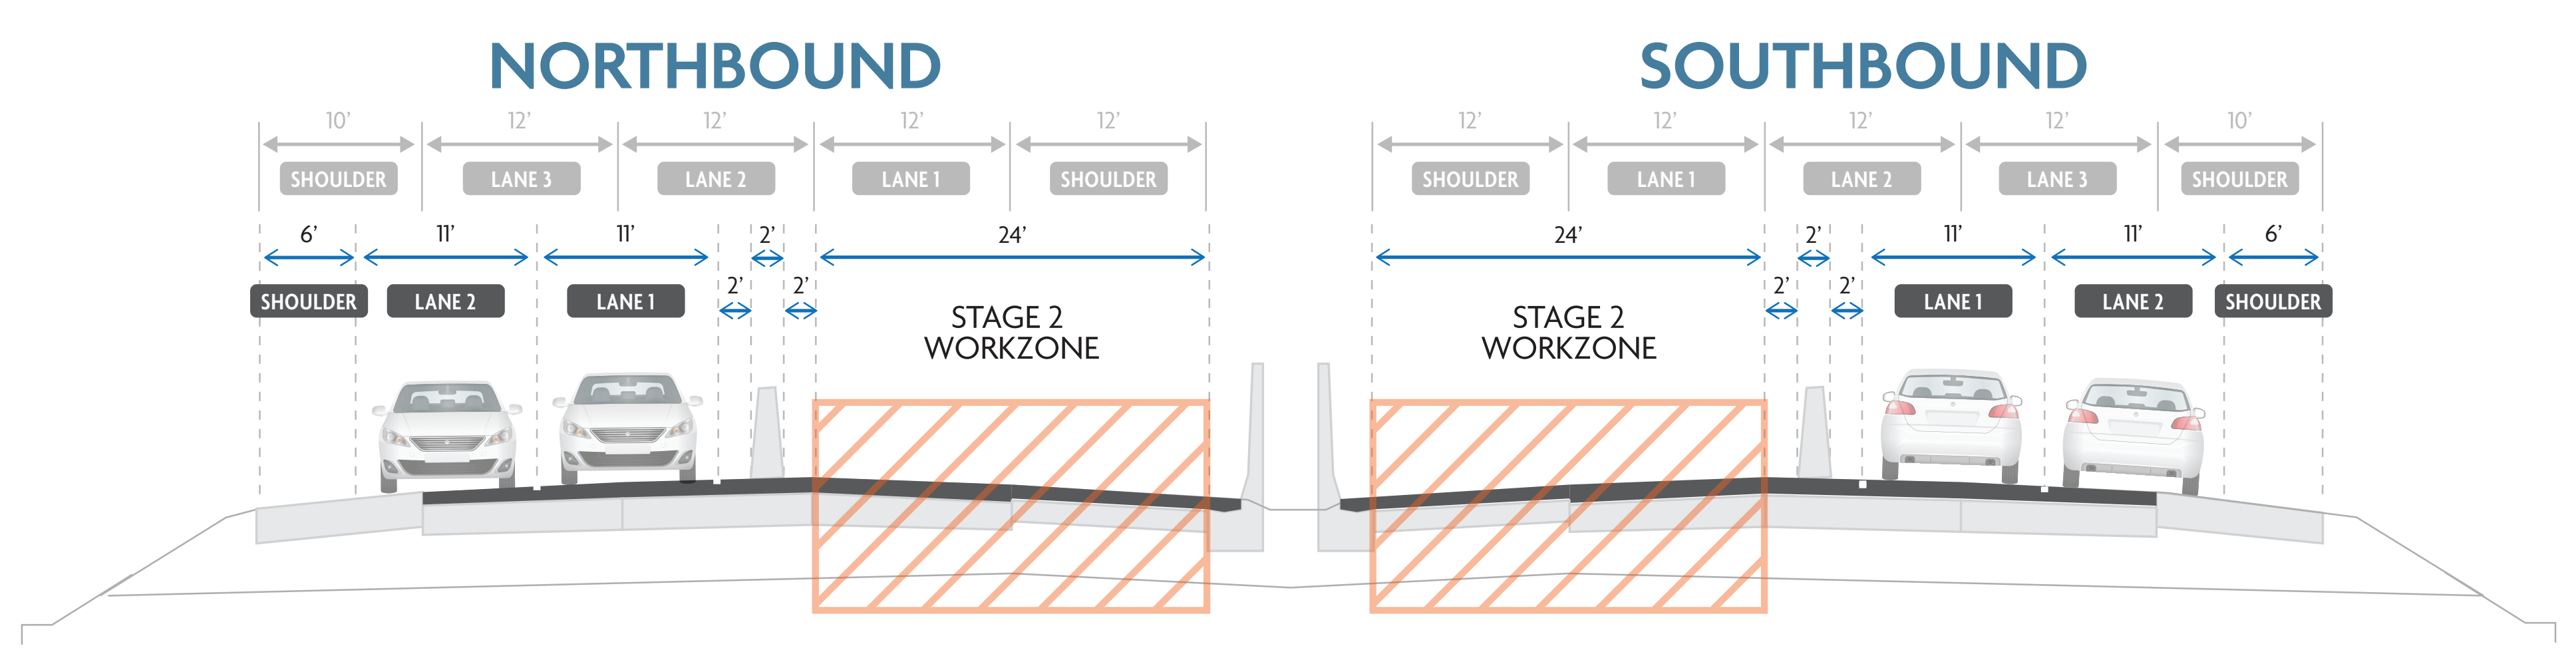

I-41 Zoo Freeway BURLEIGH STREET to SILVER SPRING DRIVE

Typical Sections

EXISTING

STAGE I CONSTRUCTION

STAGE II CONSTRUCTION

PROPOSED