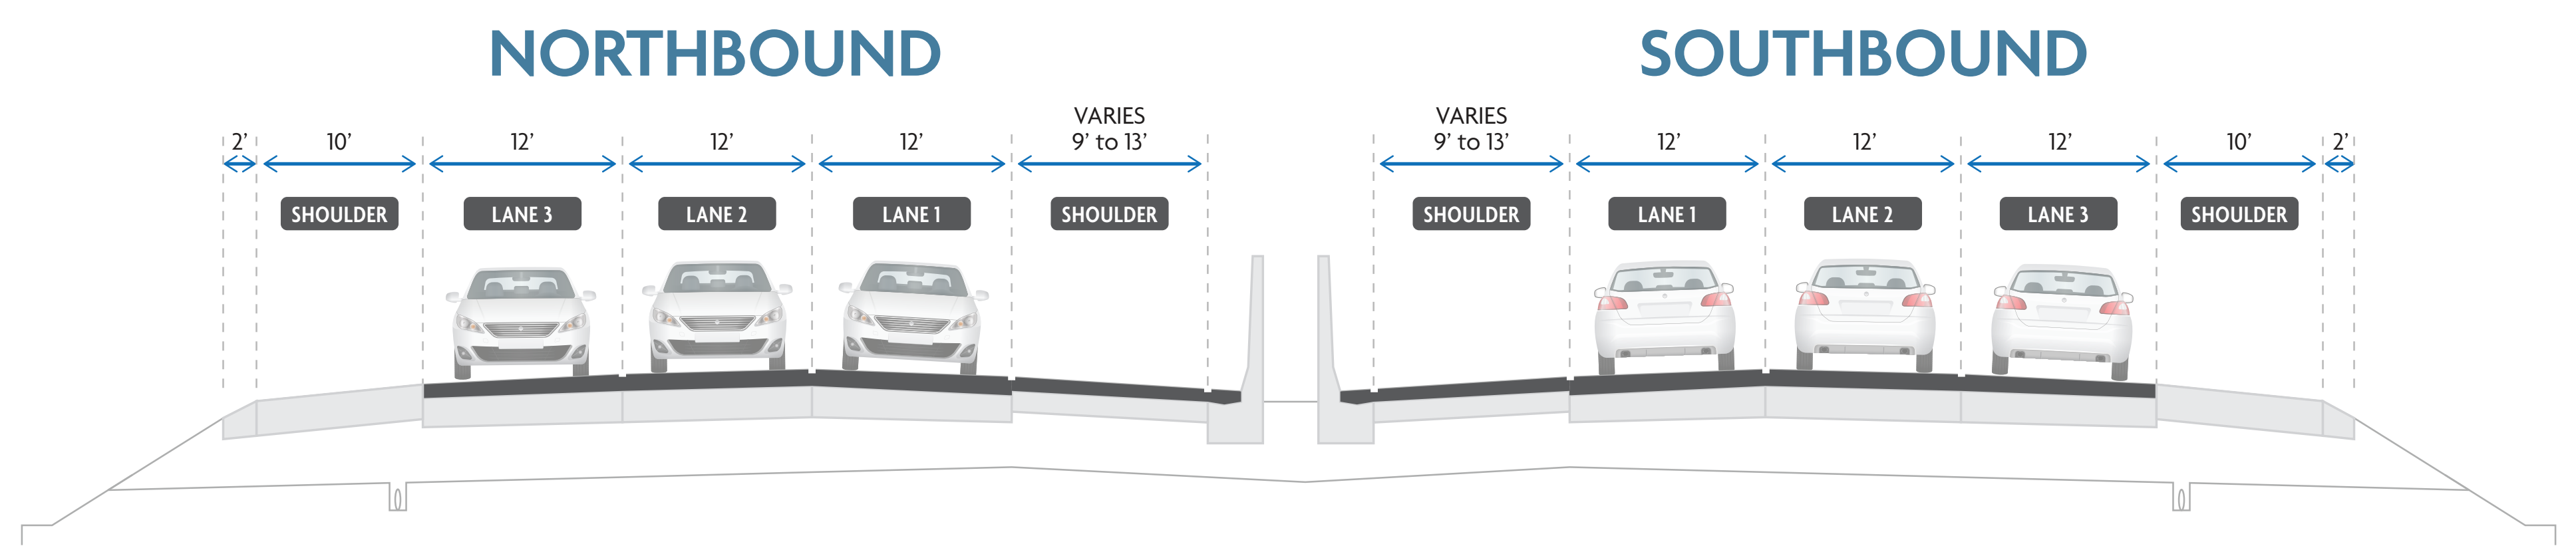

I-41 Zoo Freeway BURLEIGH STREET to SILVER SPRING DRIVE

Typical Sections

EXISTING

STAGE I CONSTRUCTION

STAGE II CONSTRUCTION

PROPOSED