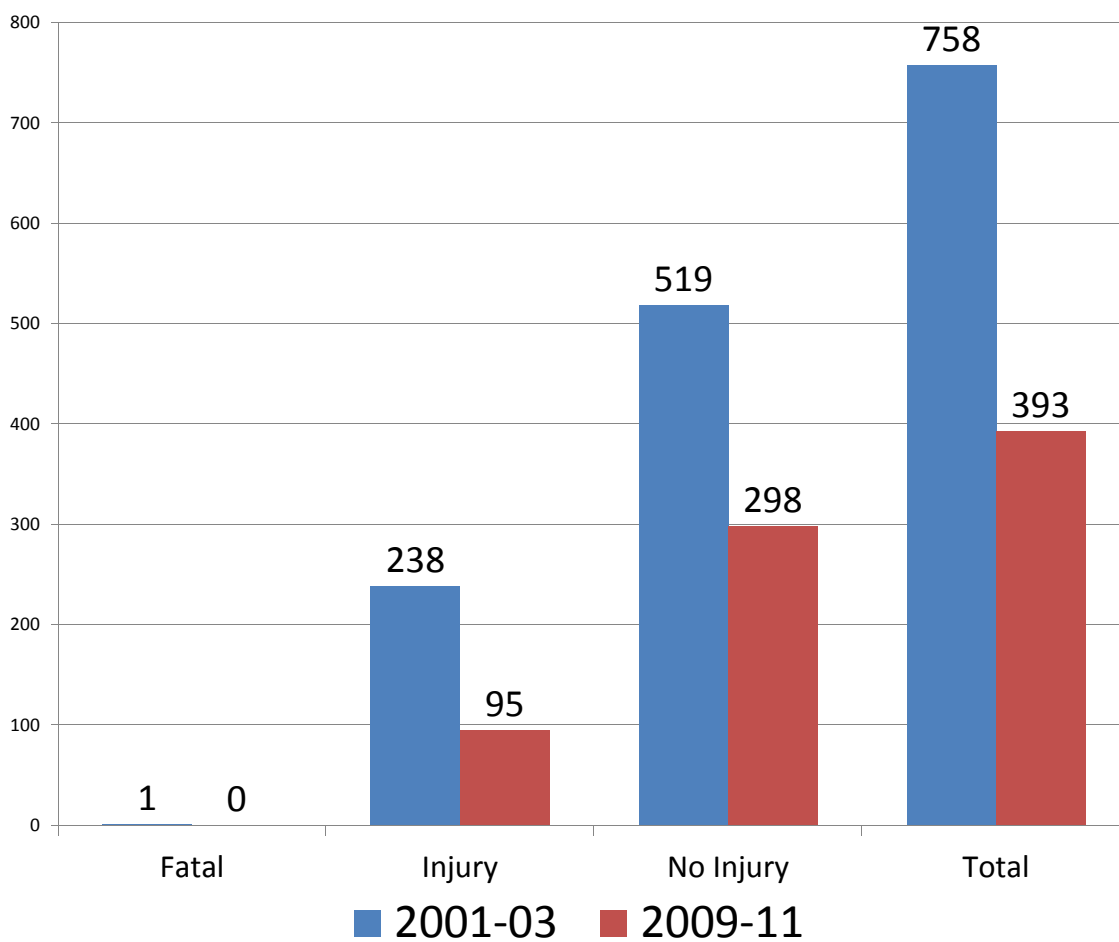

Marquette Interchange crash data – annual average

- Total crashes down 48%
- Severe crashes (injury and fatality) down 60%

Average annual crashes over three year period