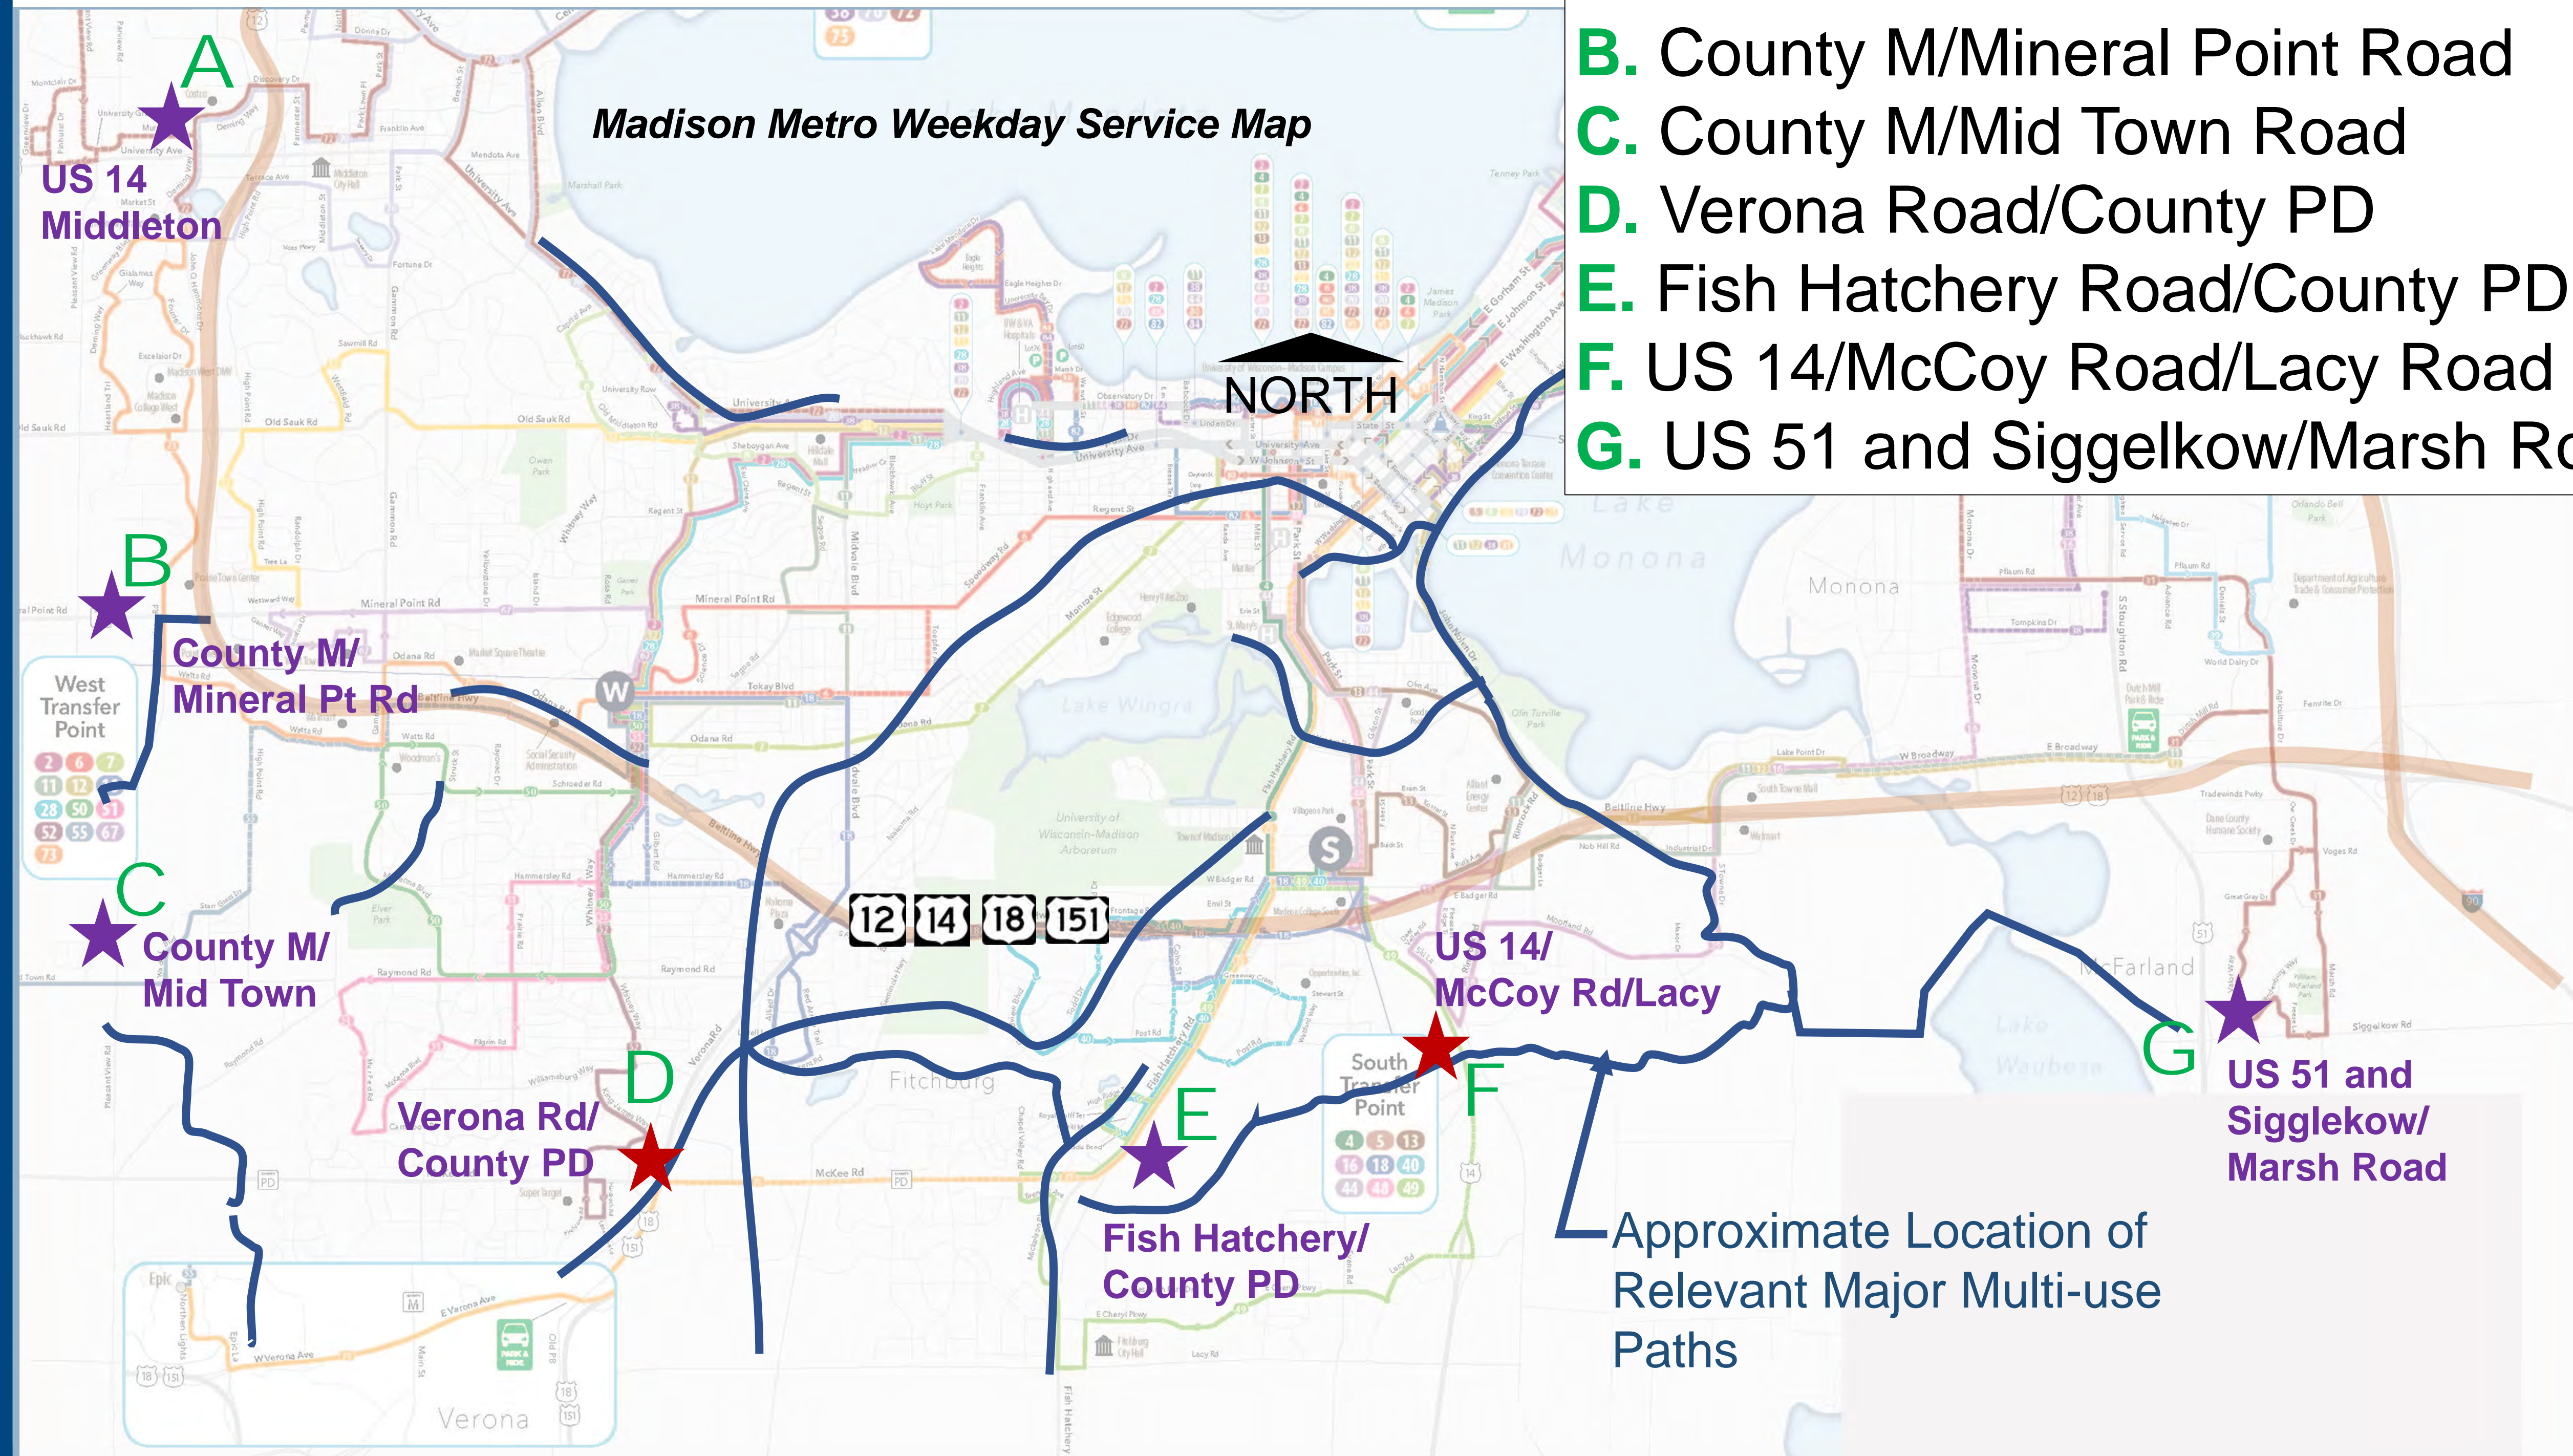

Park and Ride

Locations

- A.** US 14 Middleton
- B.** County M/Mineral Point Road
- C.** County M/Mid Town Road
- D.** Verona Road/County PD
- E.** Fish Hatchery Road/County PD
- F.** US 14/McCoy Road/Lacy Road
- G.** US 51 and Siggelkow/Marsh Road

★ = Previously Recommended by WisDOT