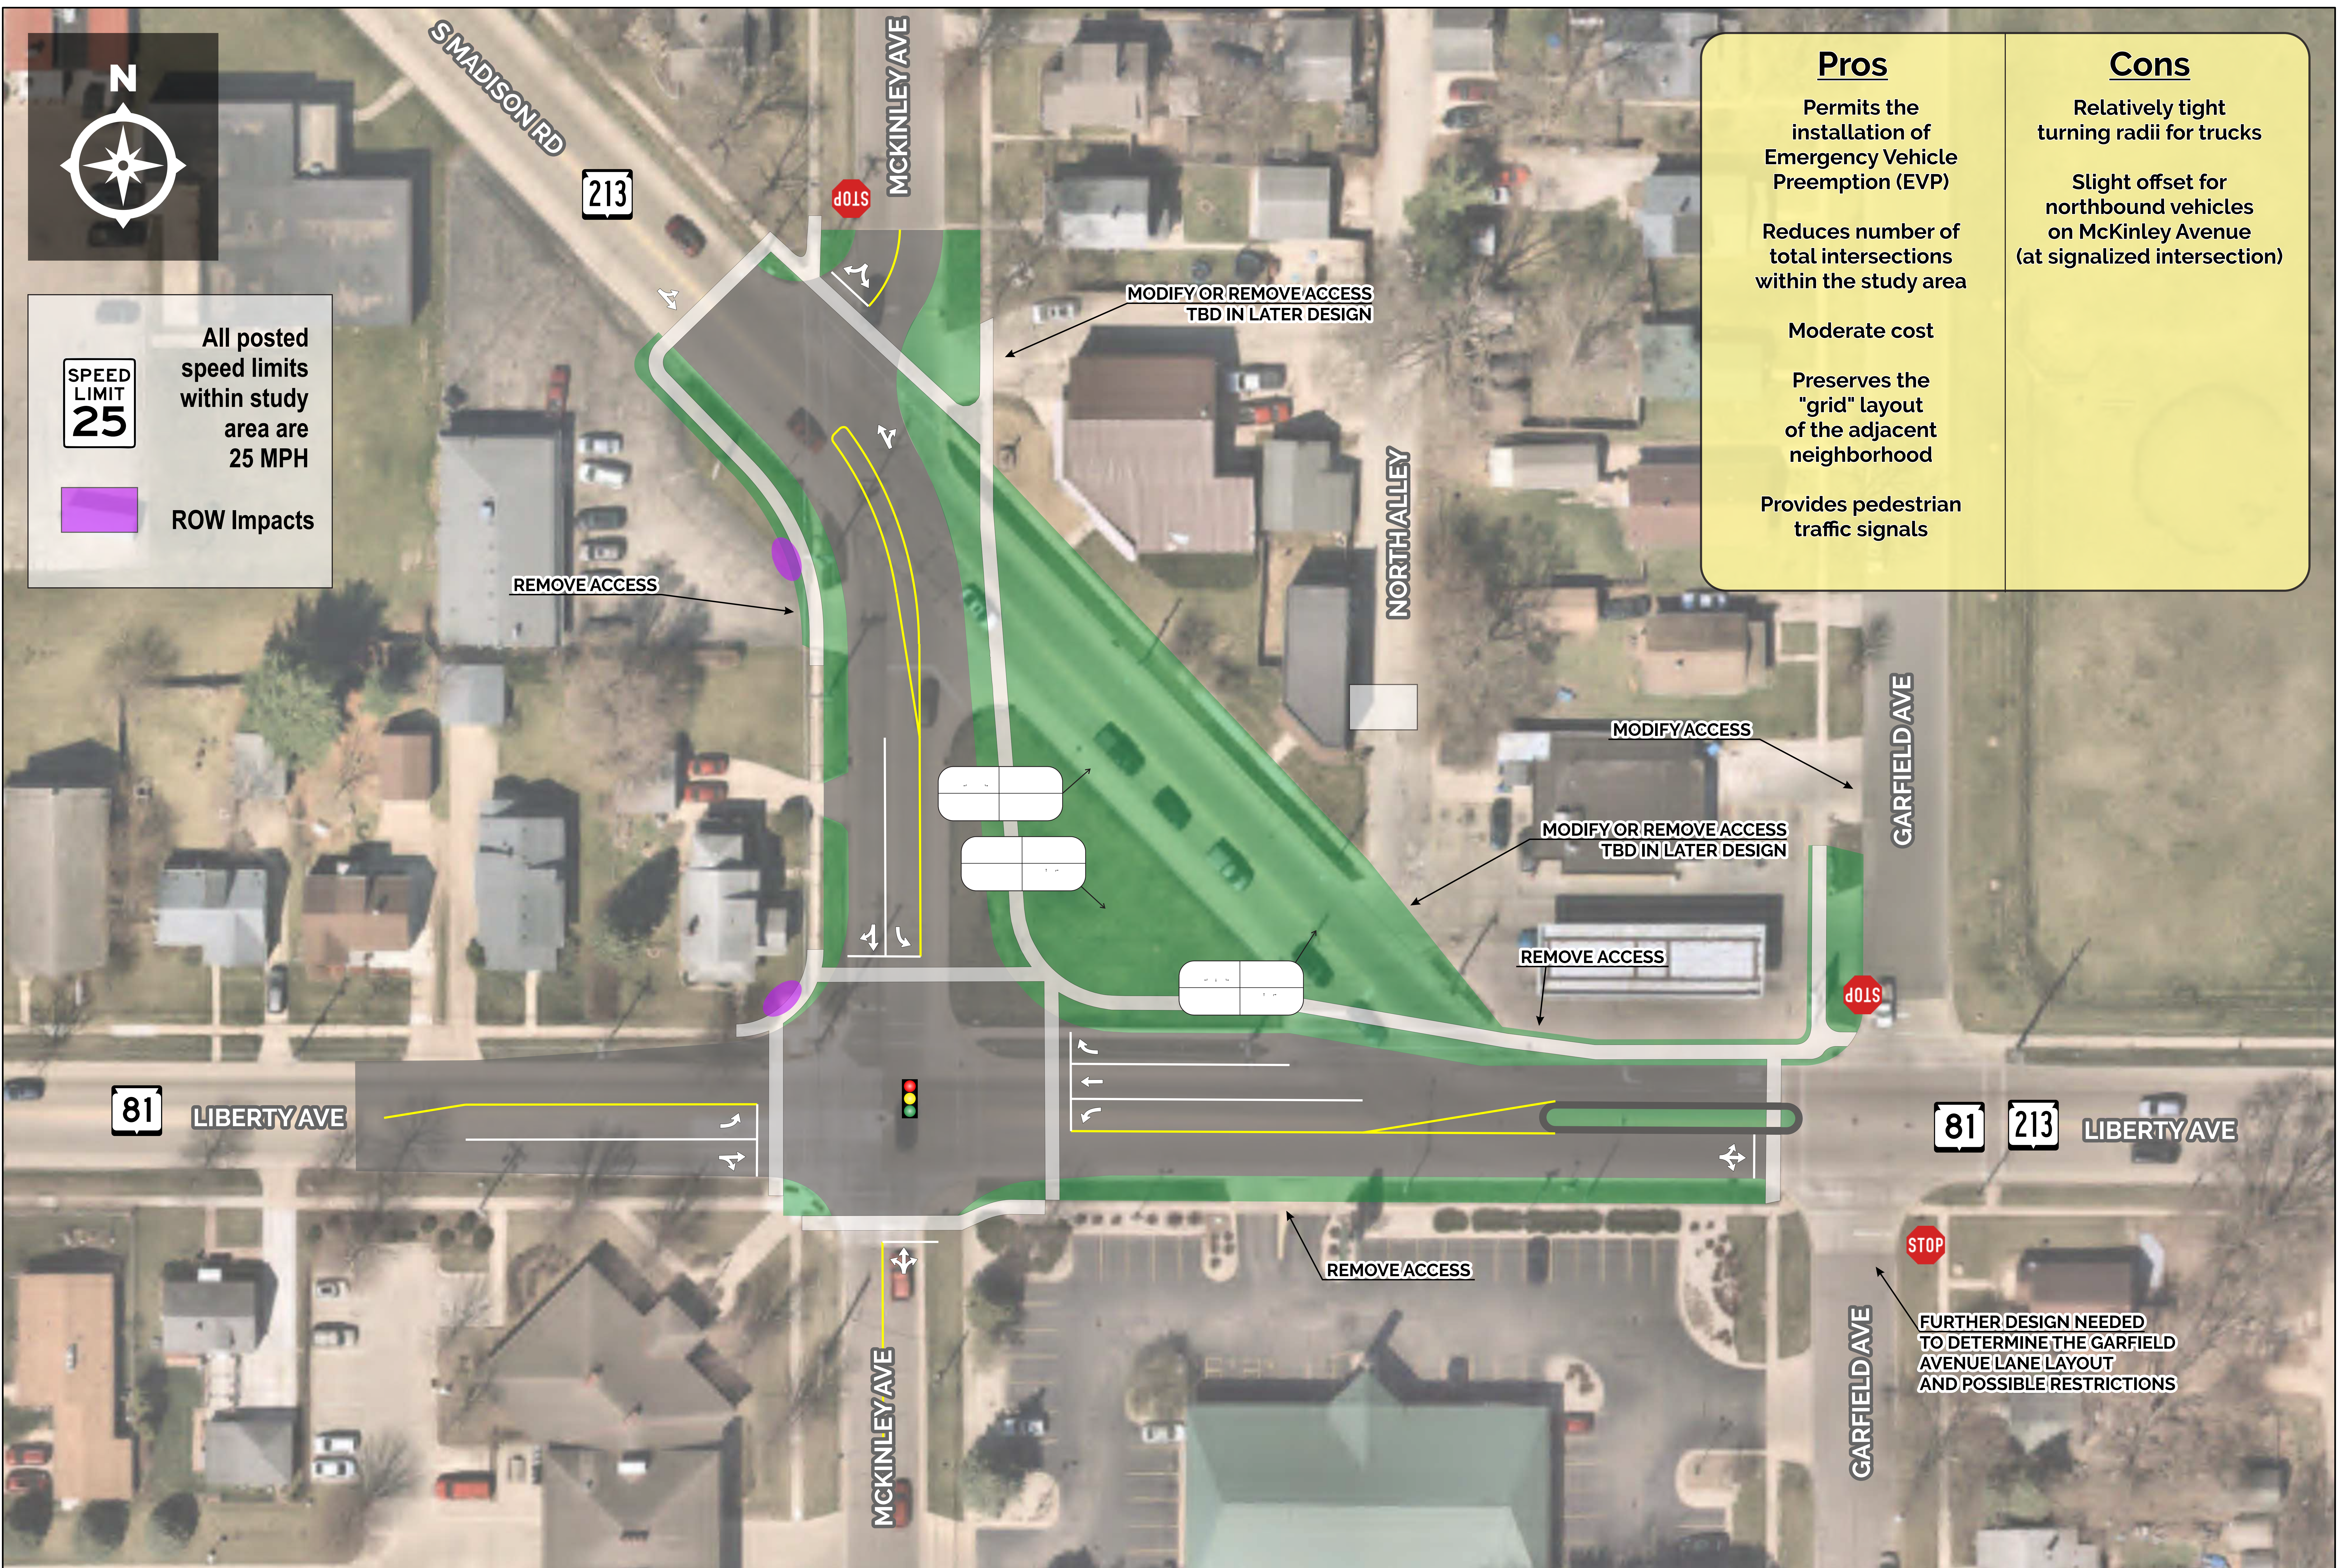

## Intersection Crash History (2017-2021)

### Alternative 1: Shift WIS 213 to McKinley Avenue

## Alternative 2: Make WIS 213 “Major” Movement

5340-01-03 WIS 81, WIS 213 / McKinley Ave Intersection Control Evaluation  
 City of Beloit, WI

### Alternative 3: Single-lane Roundabout

5340-01-03 WIS 81, WIS 213 / McKinley Ave Intersection Control Evaluation  
 City of Beloit, WI