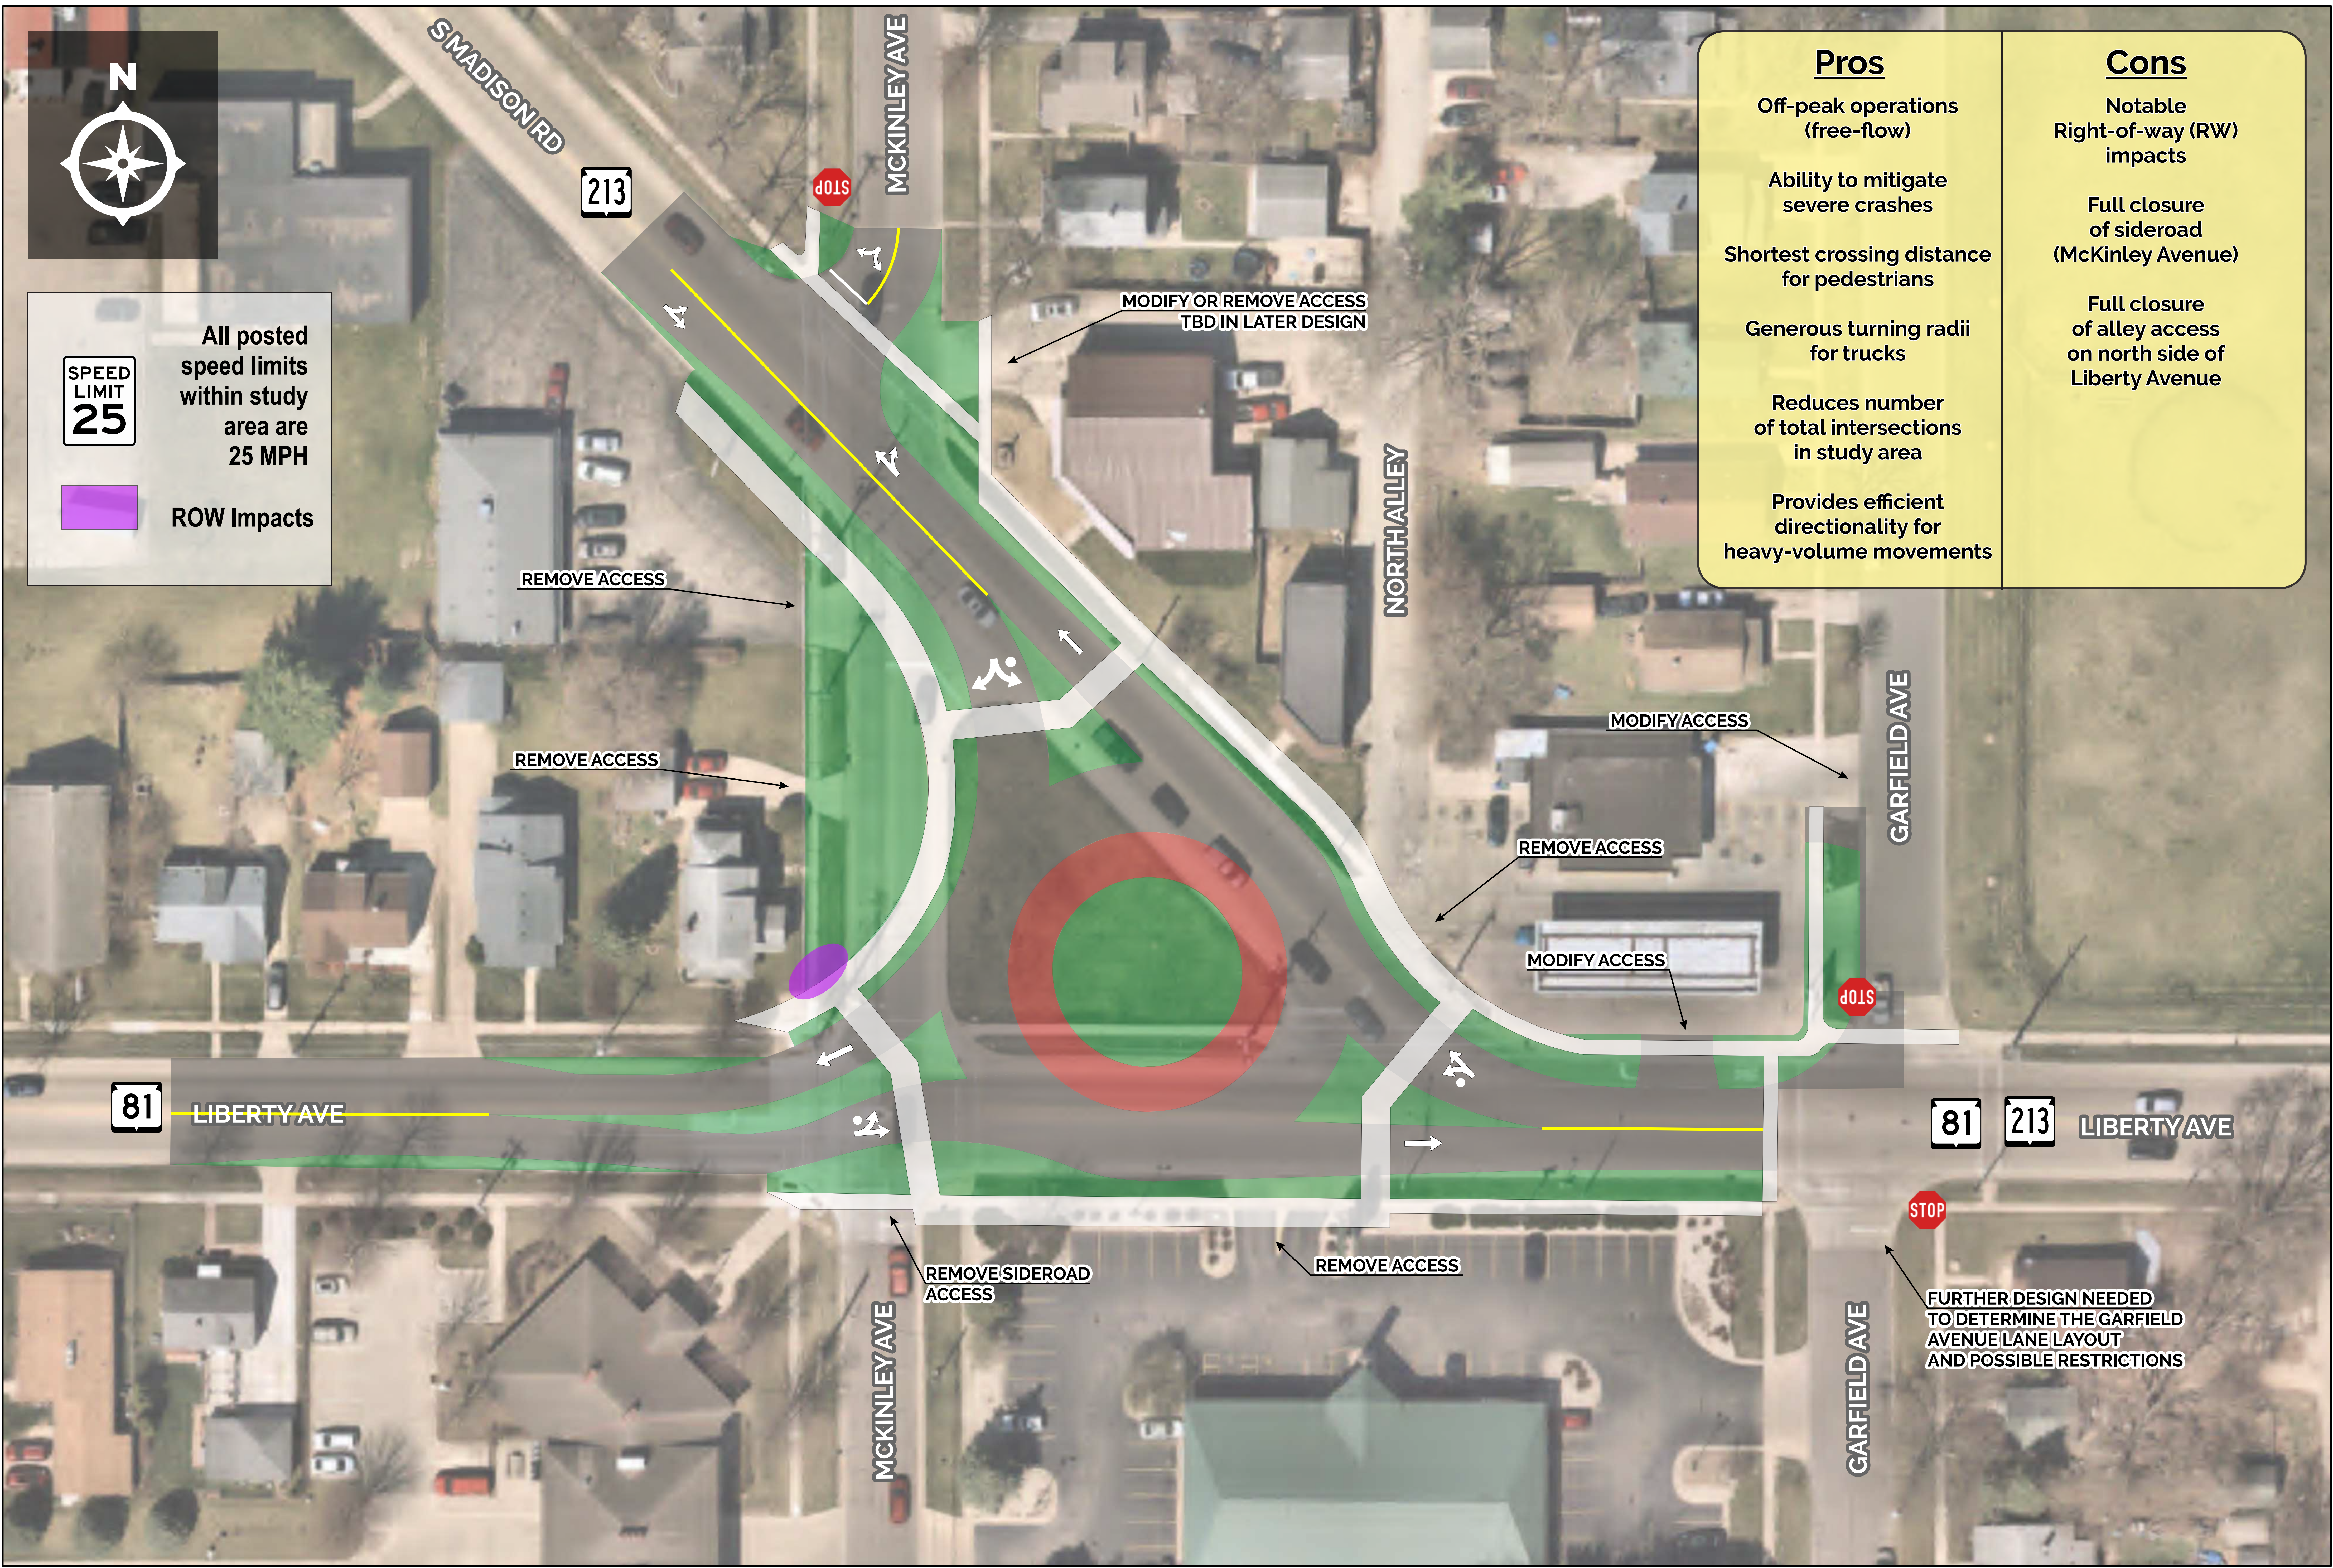

## Intersection Crash History (2017-2021)

### Alternative 1: Shift WIS 213 to McKinley Avenue

## Alternative 2: Make WIS 213 “Major” Movement

5340-01-03 WIS 81, WIS 213 / McKinley Ave Intersection Control Evaluation  
 City of Beloit, WI

### Alternative 3: Single-lane Roundabout

5340-01-03 WIS 81, WIS 213 / McKinley Ave Intersection Control Evaluation  
 City of Beloit, WI