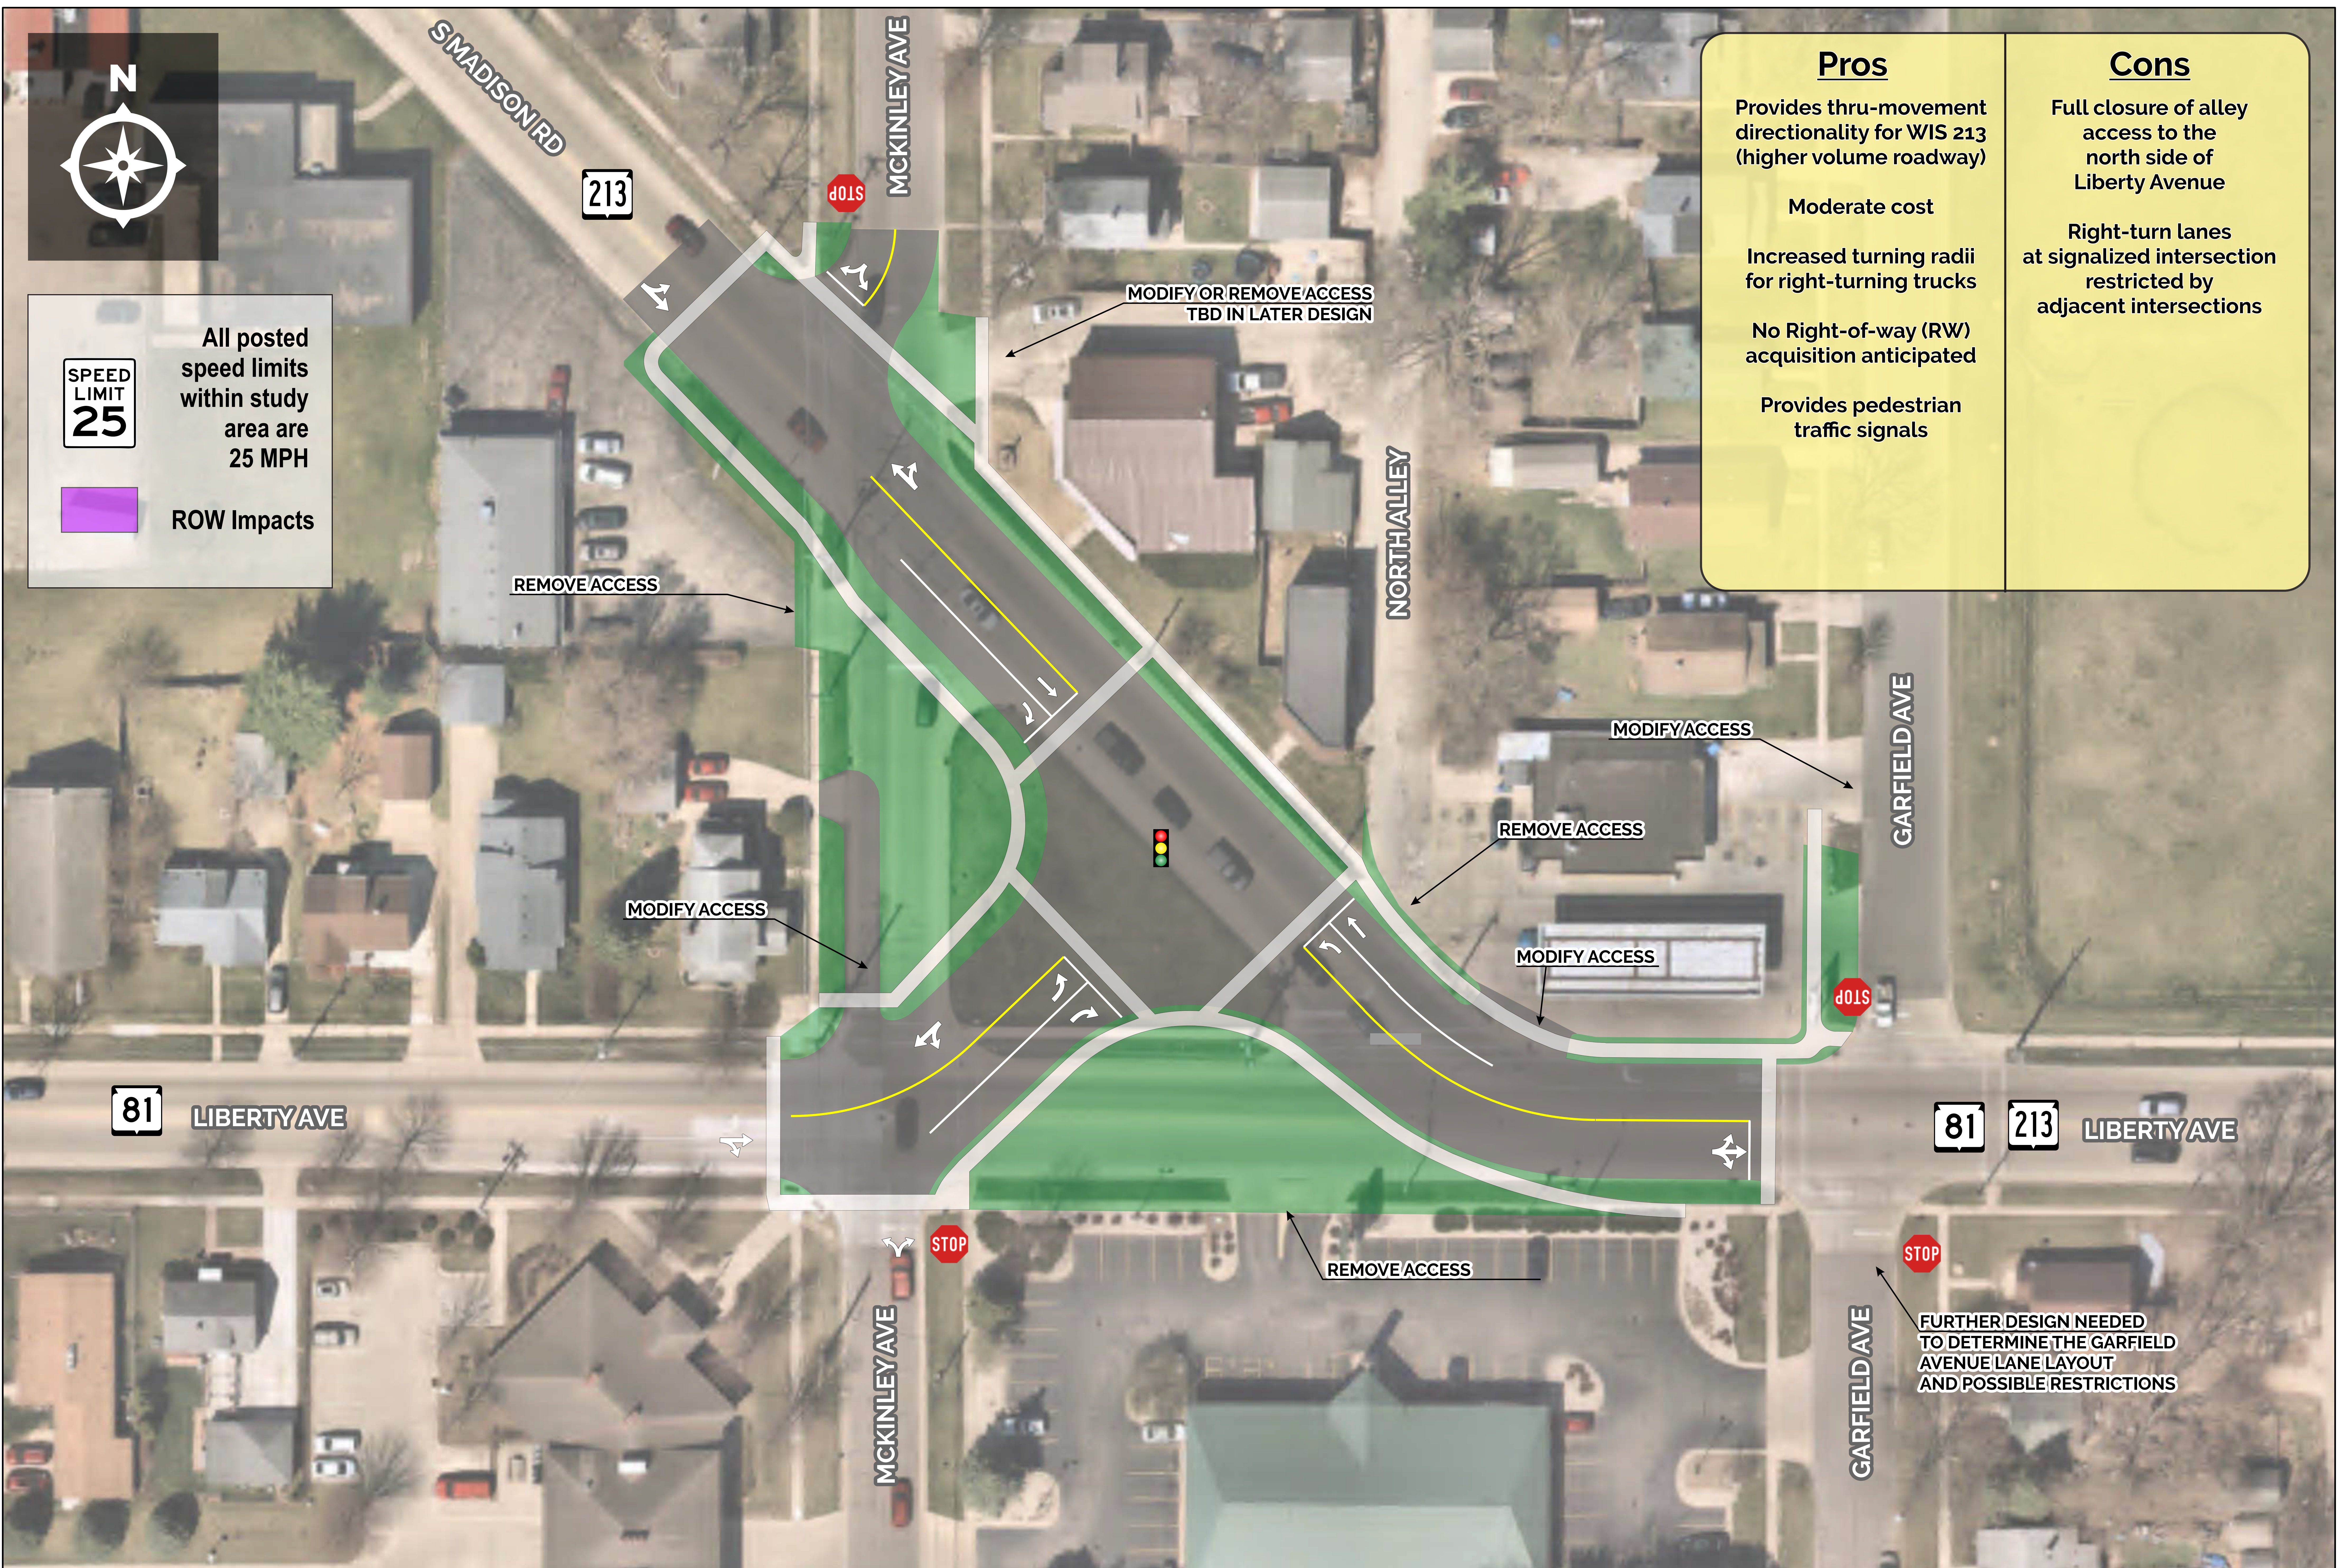

## Intersection Crash History (2017-2021)

### Alternative 1: Shift WIS 213 to McKinley Avenue

## Alternative 2: Make WIS 213 “Major” Movement

5340-01-03 WIS 81, WIS 213 / McKinley Ave Intersection Control Evaluation  
 City of Beloit, WI

### Alternative 3: Single-lane Roundabout

5340-01-03 WIS 81, WIS 213 / McKinley Ave Intersection Control Evaluation  
 City of Beloit, WI