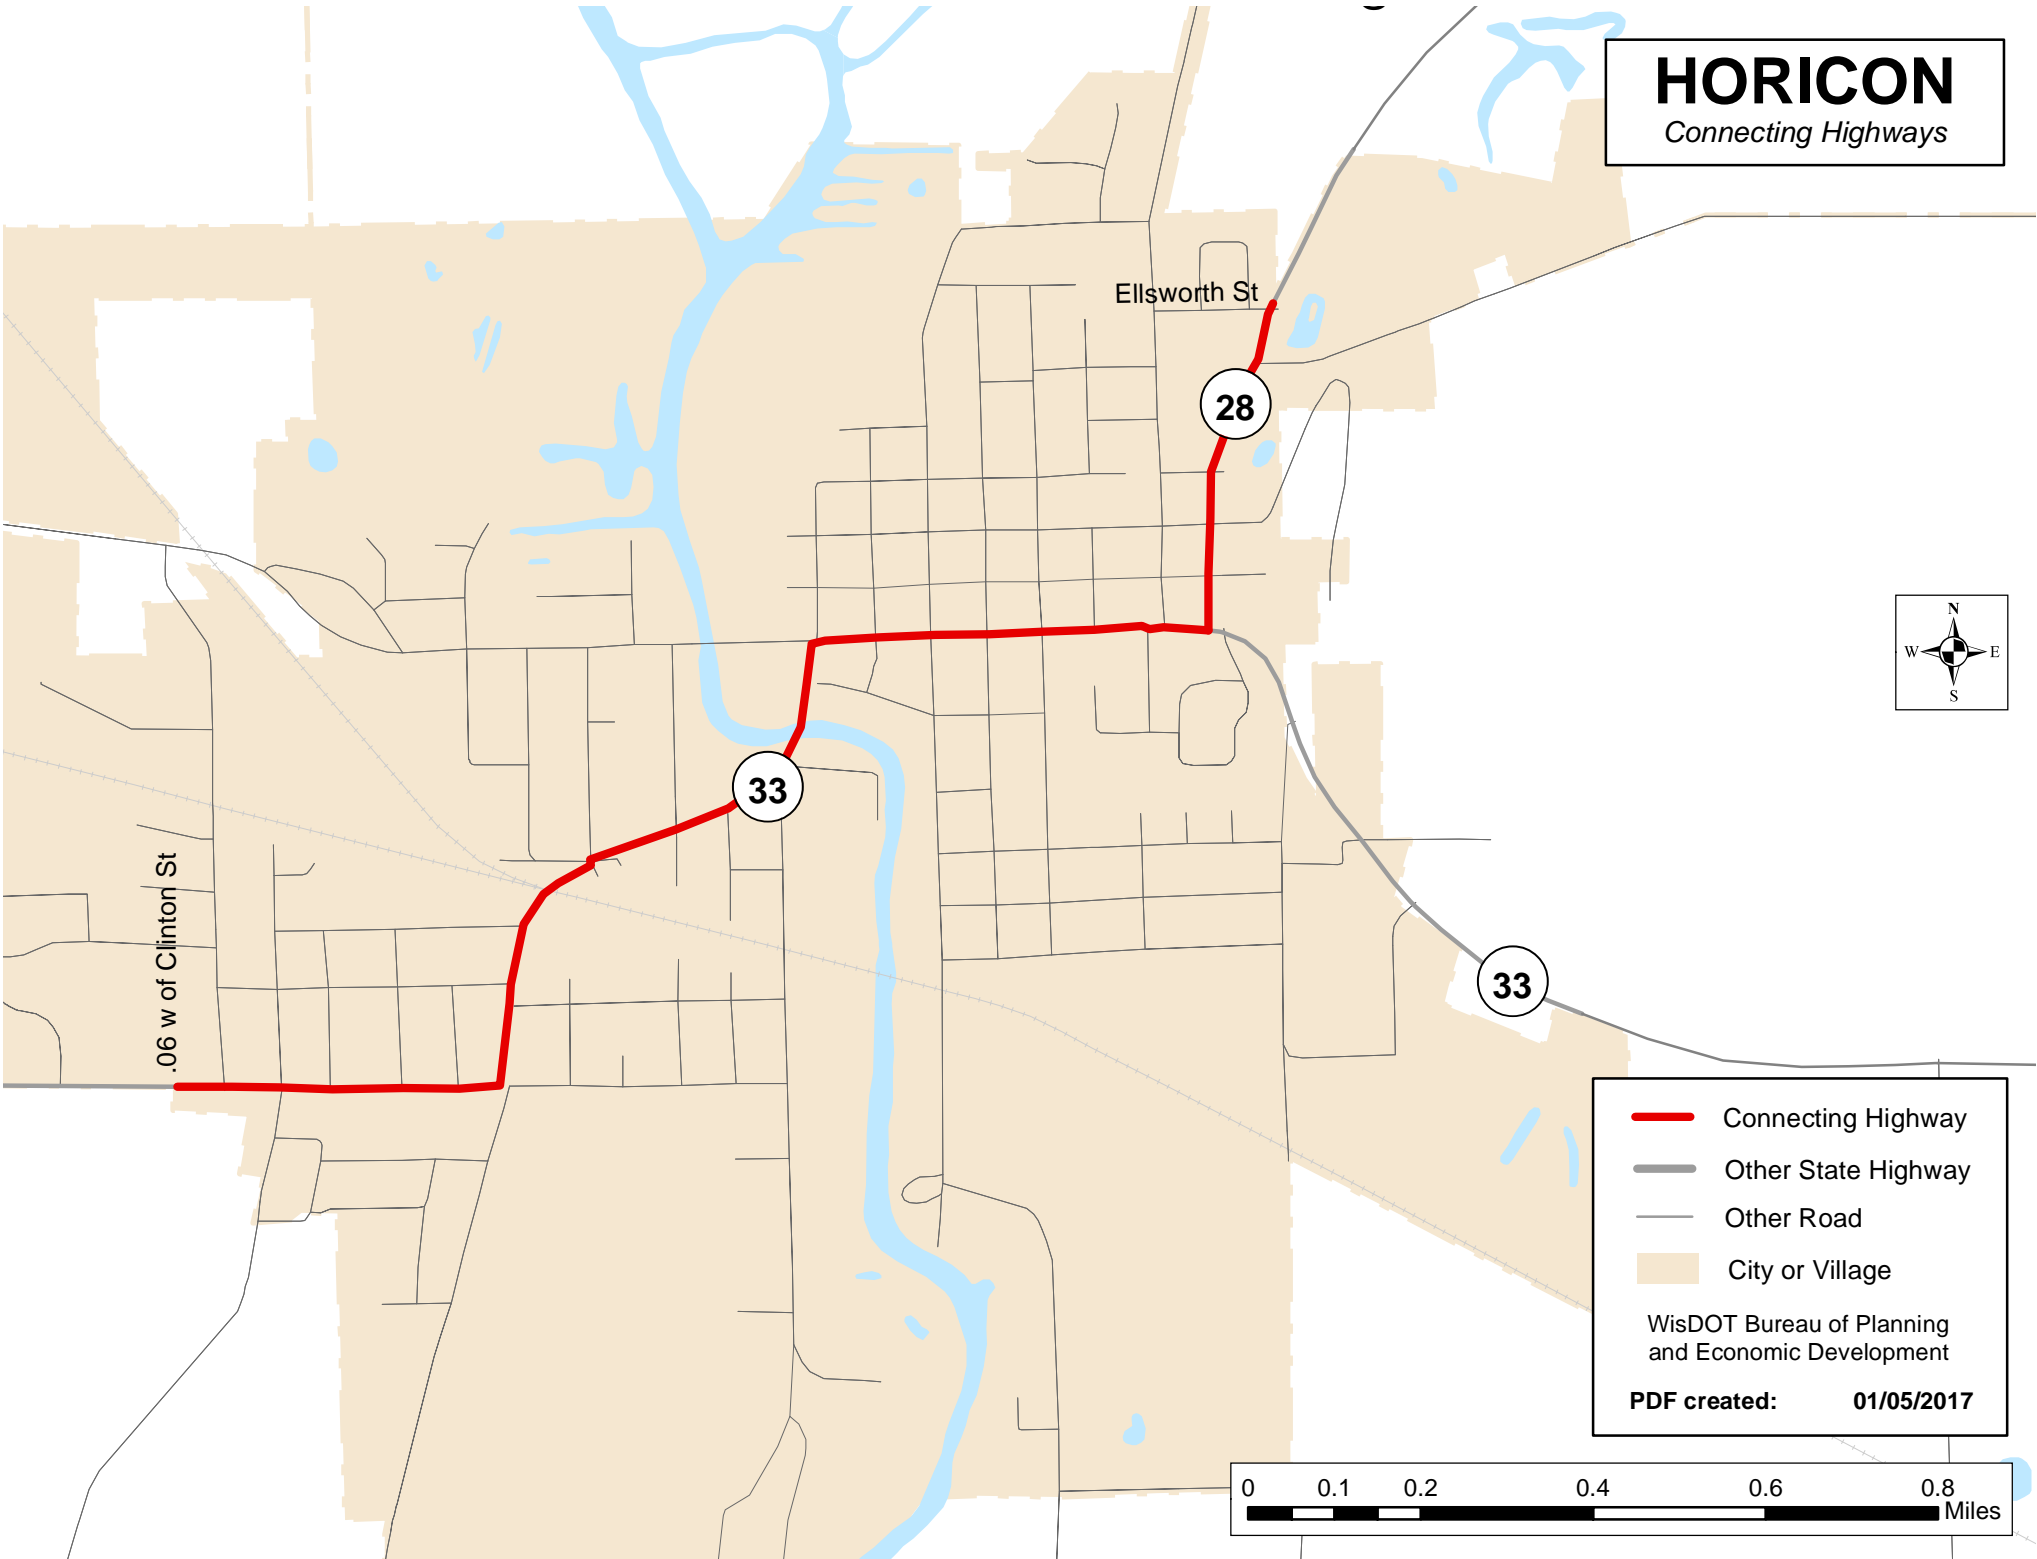

HORICON

Connecting Highways

.06 w of Clinton St

Ellsworth St

28

33

33

- Connecting Highway
- Other State Highway
- Other Road
- City or Village

WisDOT Bureau of Planning and Economic Development

PDF created: 01/05/2017

0 0.1 0.2 0.4 0.6 0.8 Miles