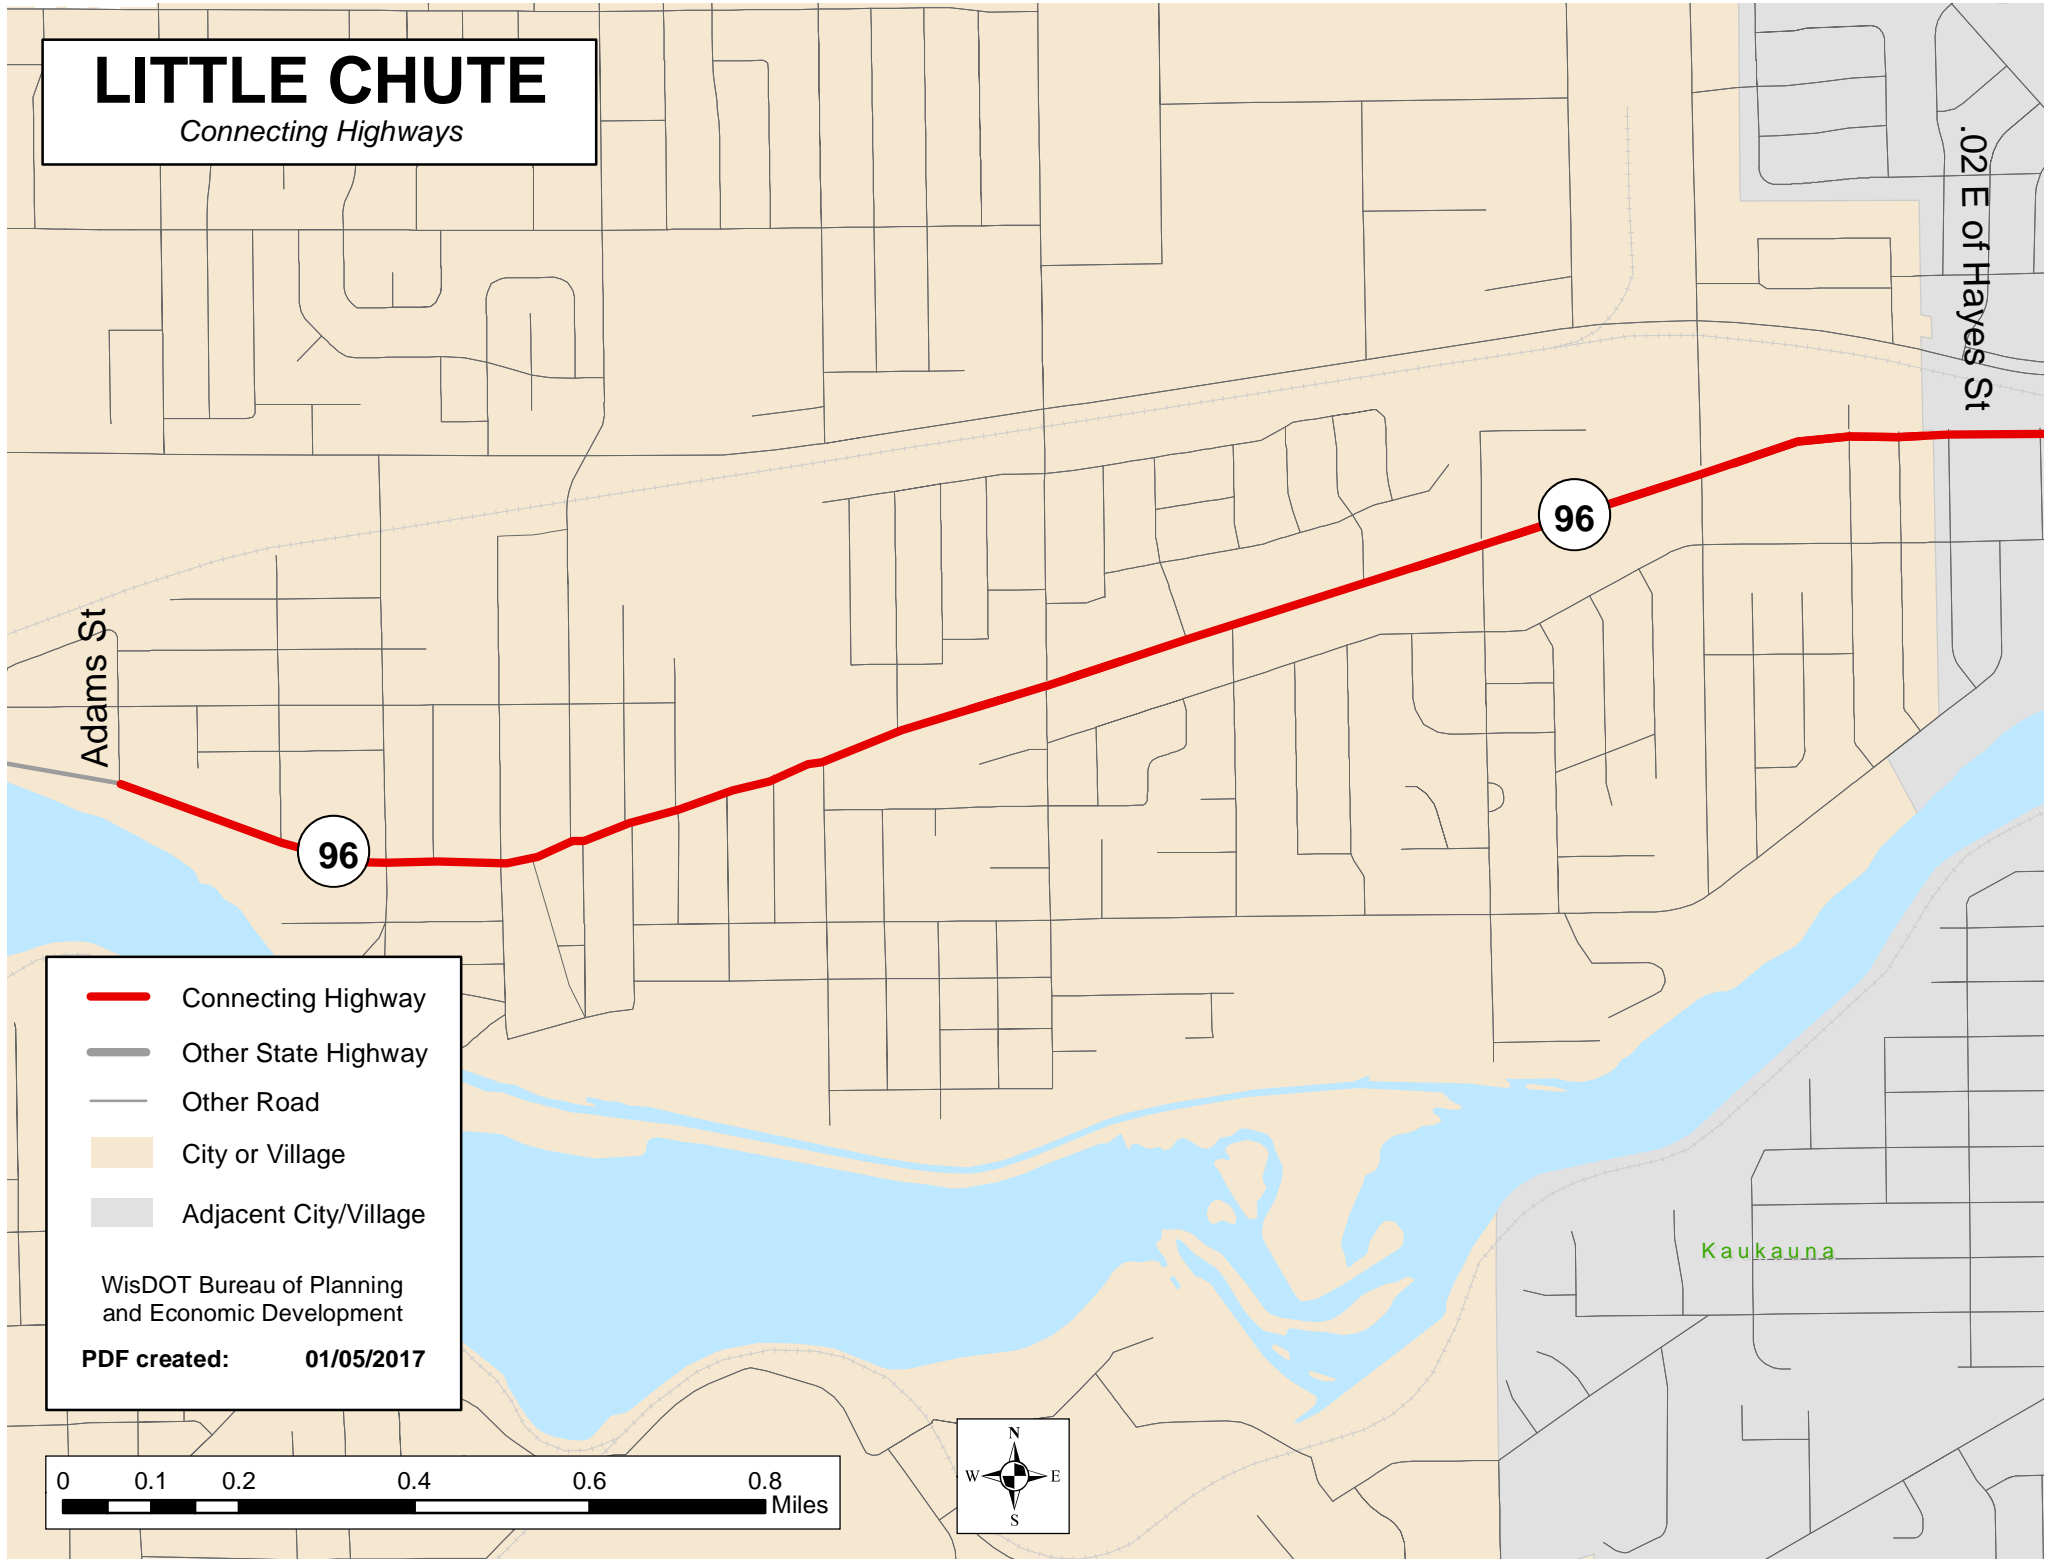

# LITTLE CHUTE

Connecting Highways

Adams St

.02 E of Hayes St

96

96

Kaukauna

-  Connecting Highway
-  Other State Highway
-  Other Road
-  City or Village
-  Adjacent City/Village

WisDOT Bureau of Planning and Economic Development

PDF created: 01/05/2017