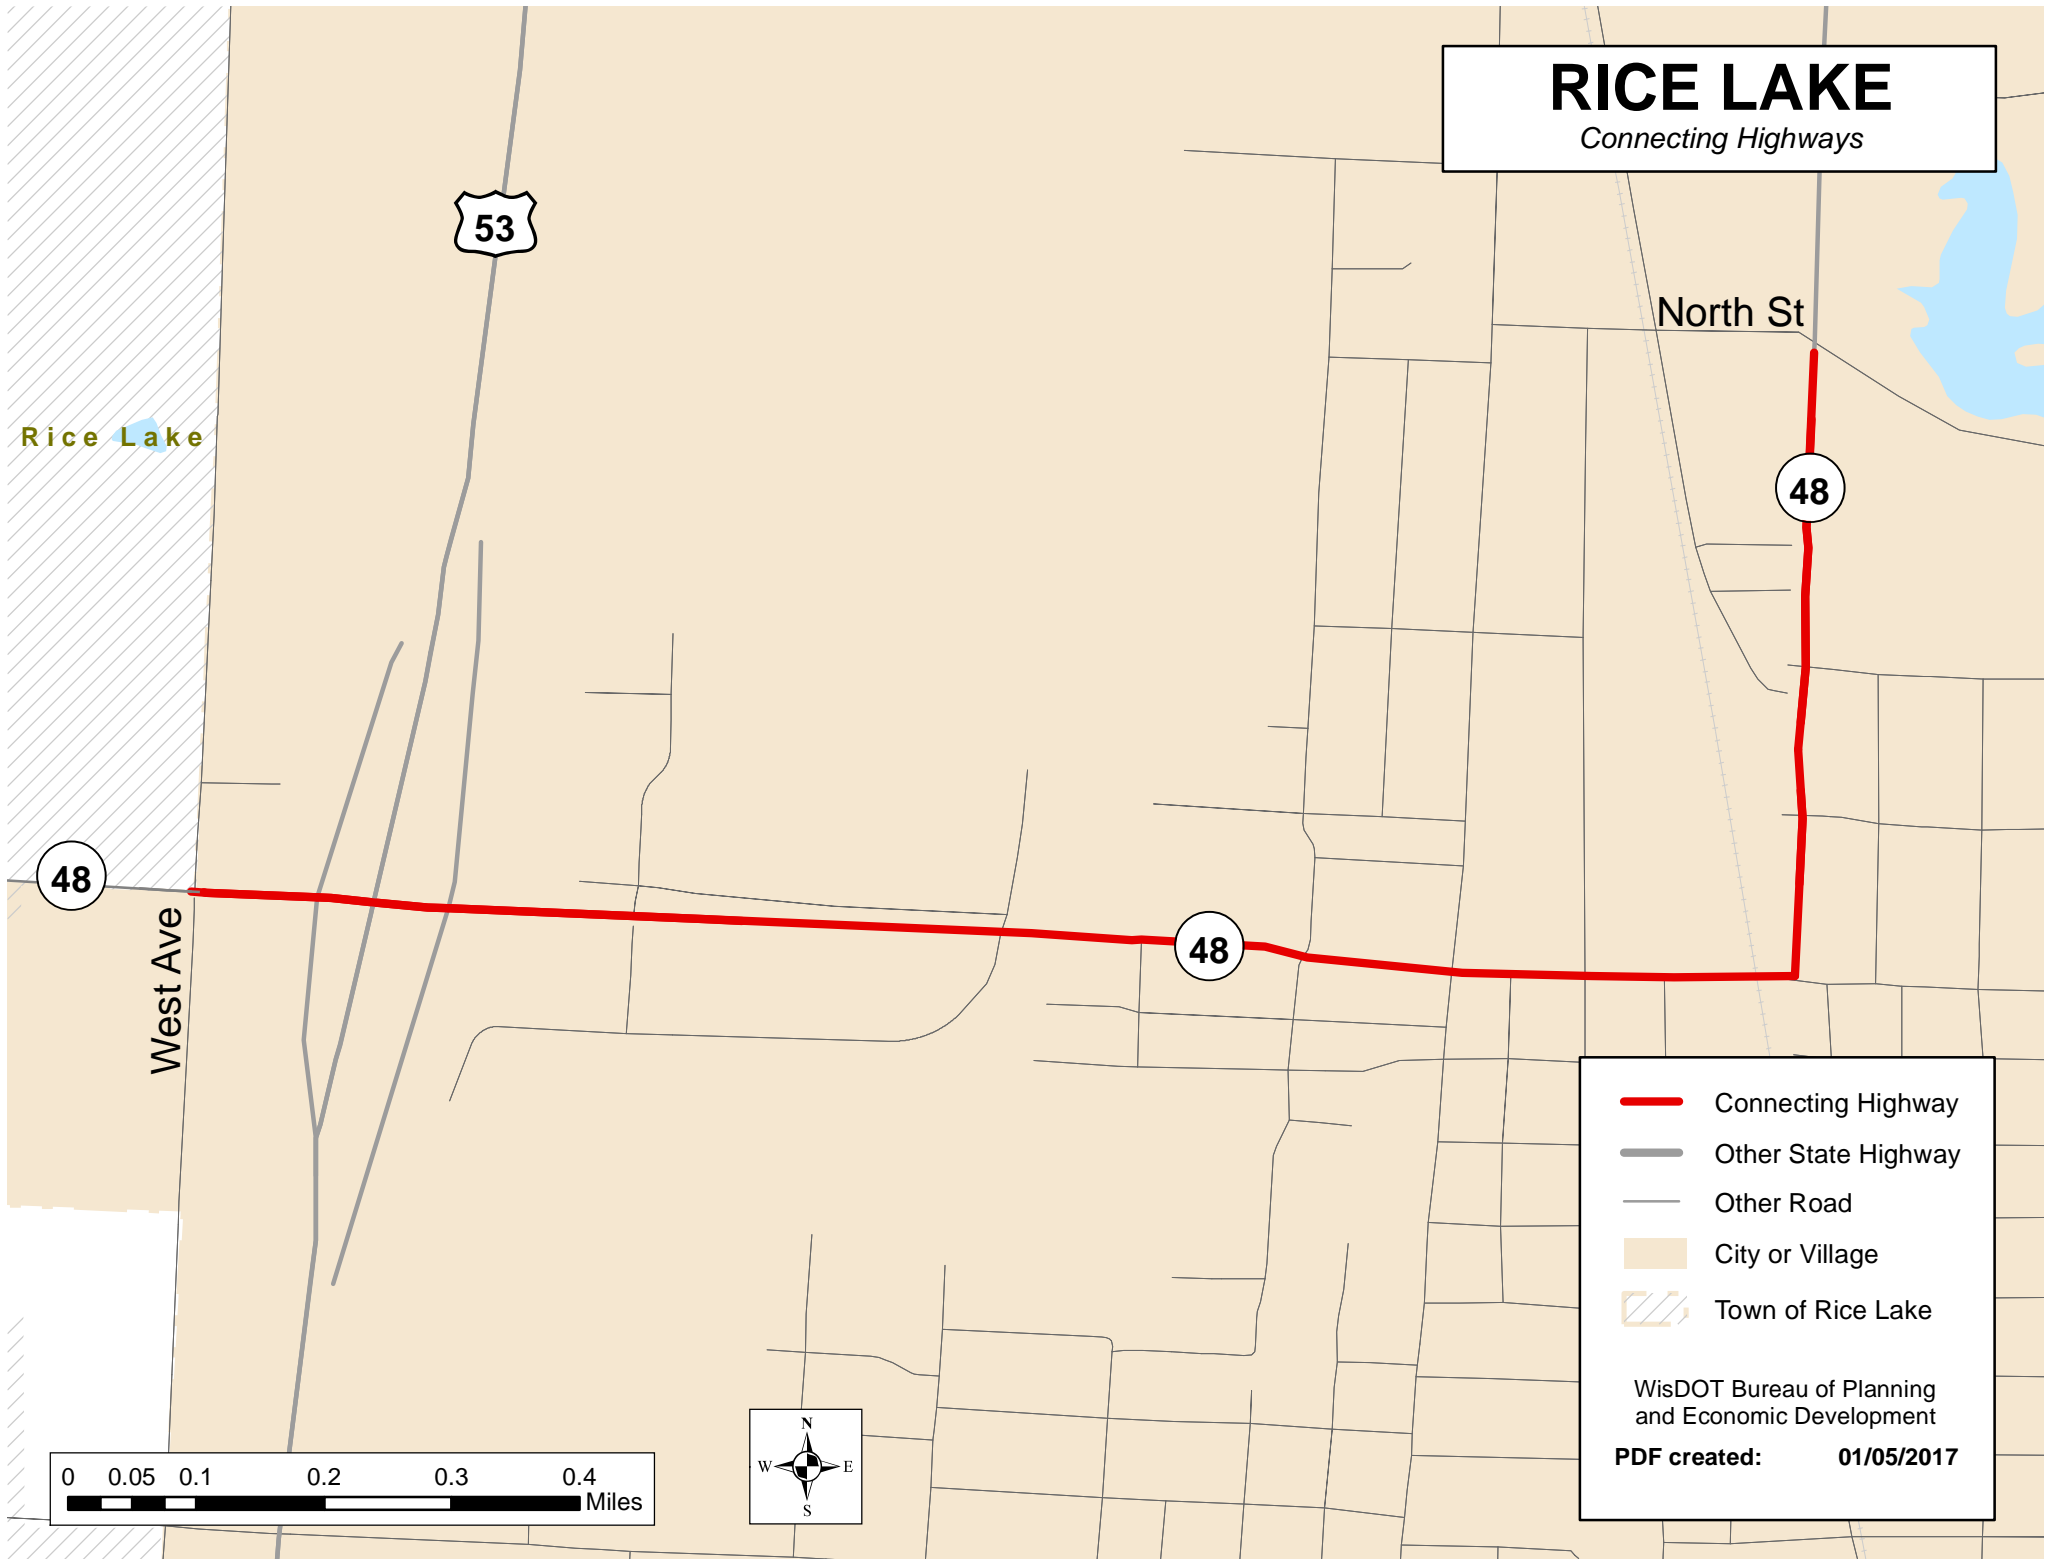

RICE LAKE

Connecting Highways

Rice Lake

53

North St

48

48

West Ave

48

- Connecting Highway
- Other State Highway
- Other Road
- City or Village
- Town of Rice Lake

WisDOT Bureau of Planning
and Economic Development

PDF created: 01/05/2017

0 0.05 0.1 0.2 0.3 0.4 Miles