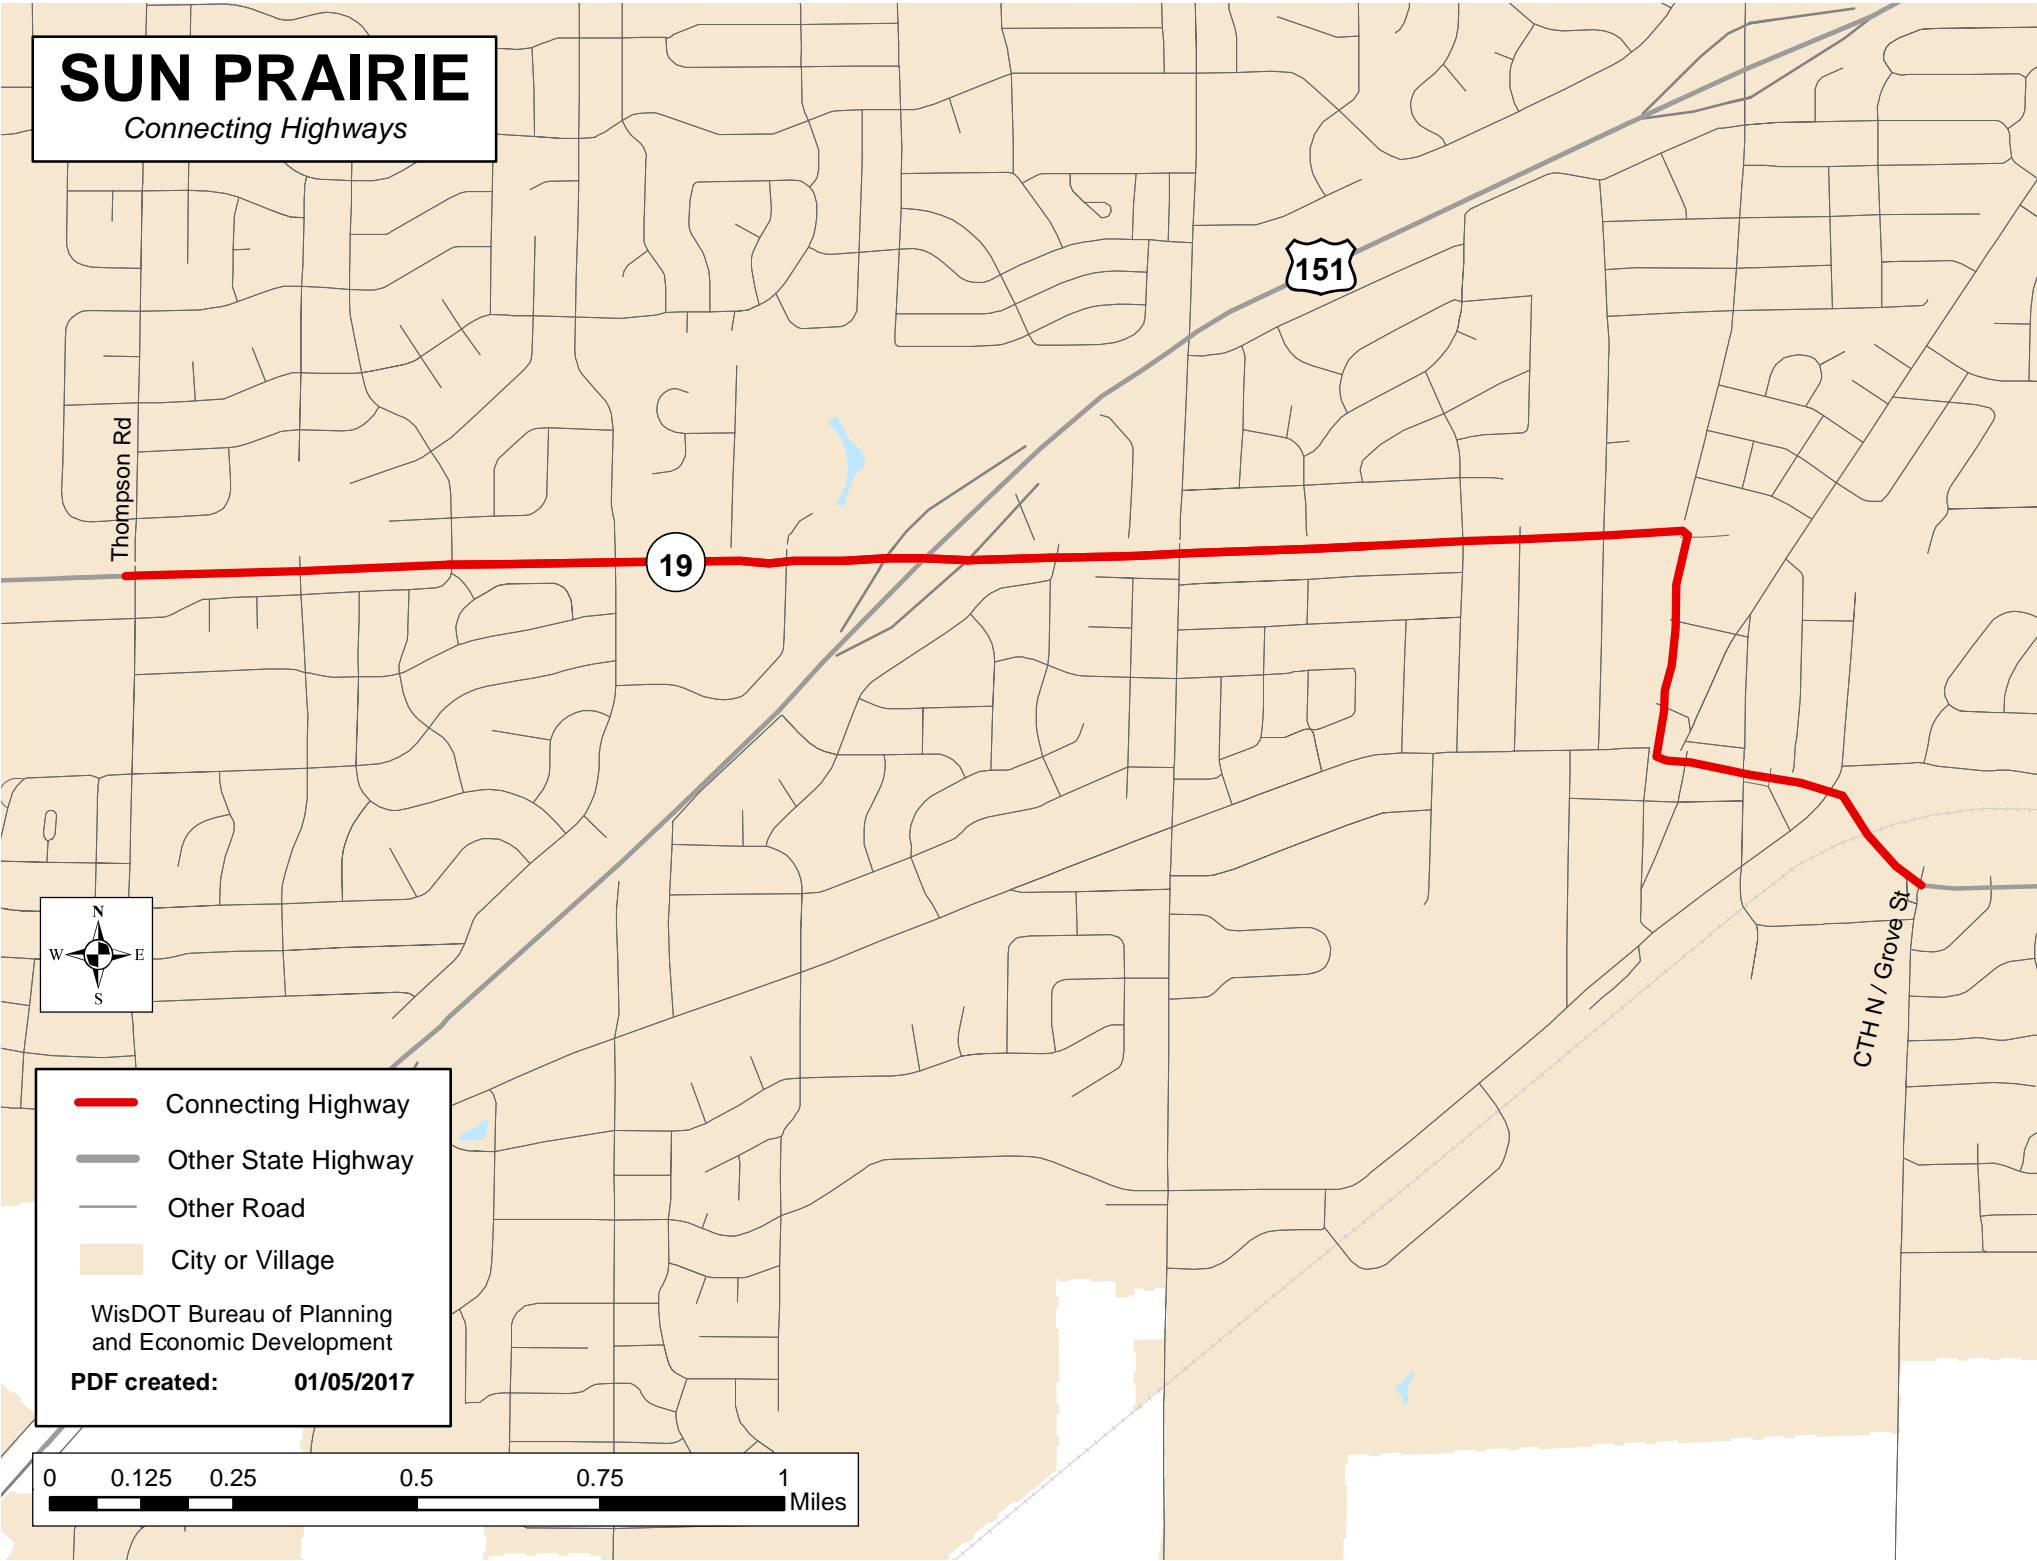

# SUN PRAIRIE

Connecting Highways

151

Thompson Rd

19

CTH N / Grove St

-  Connecting Highway
-  Other State Highway
-  Other Road
-  City or Village

WisDOT Bureau of Planning  
and Economic Development