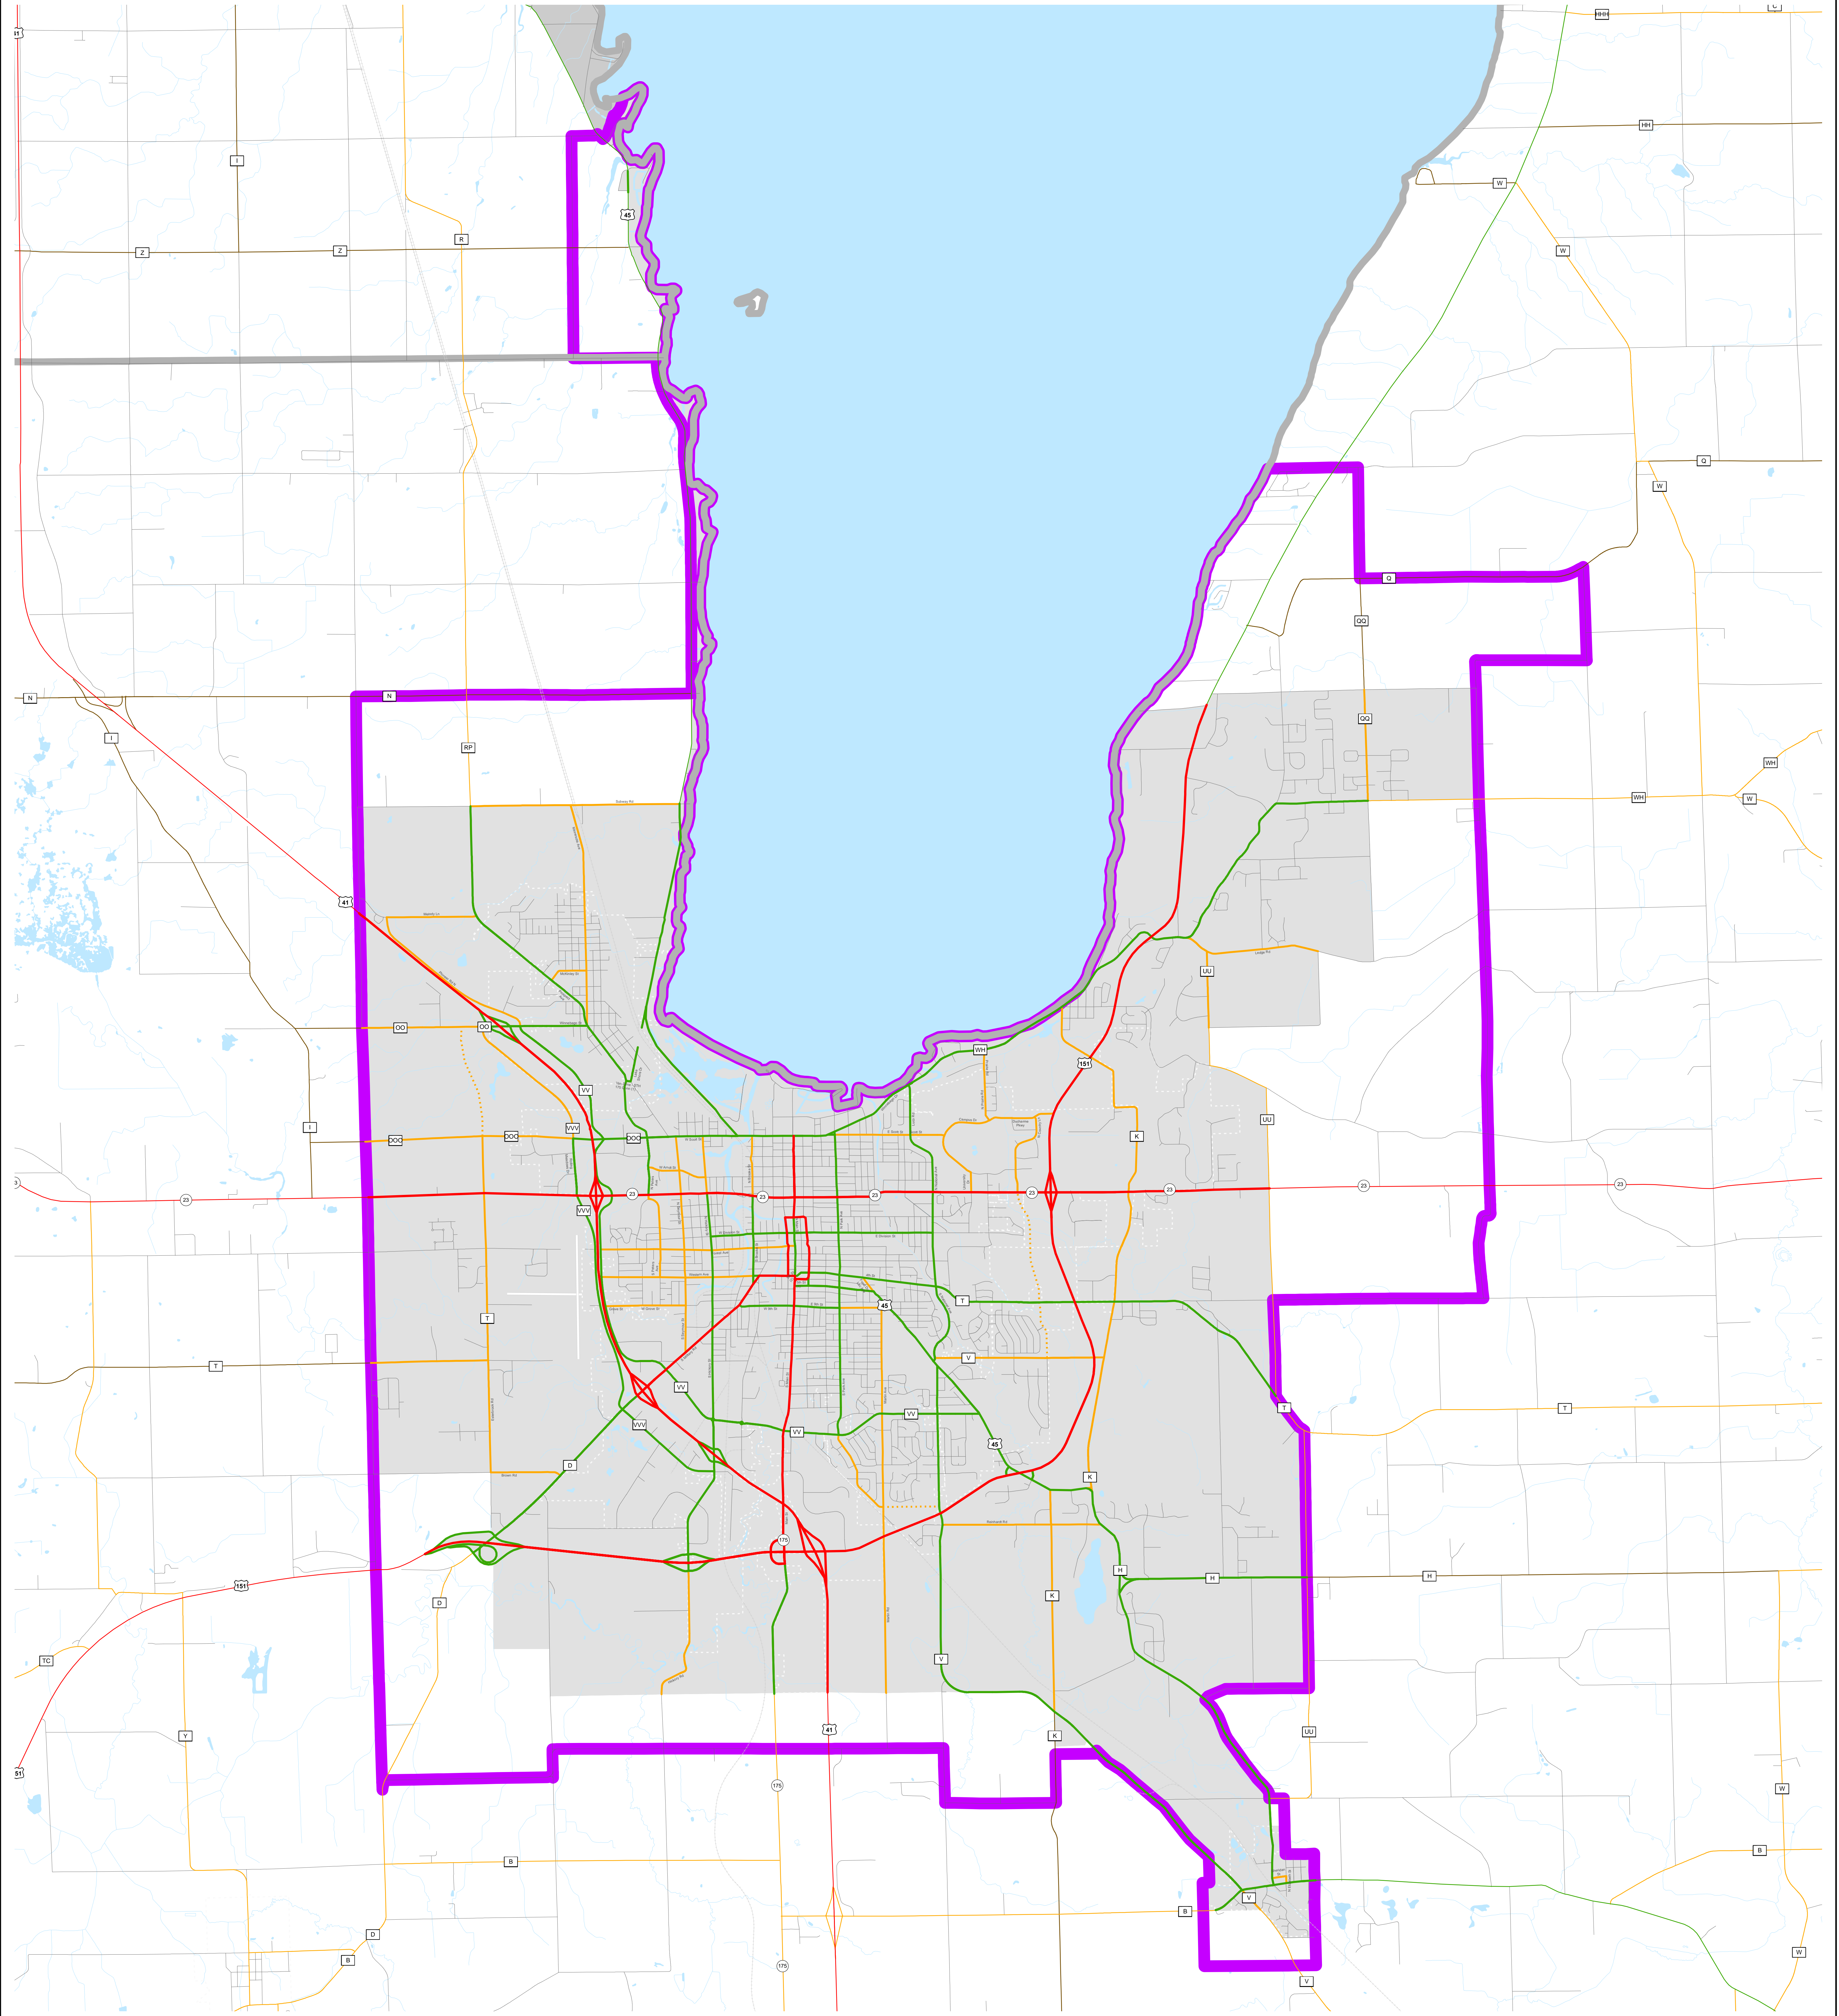

FOND DU LAC MPA BOUNDARY

FOND DU LAC

MPA Boundary

Legend

Existing Planned*	Other
Principal Arterial	Railroads
Minor Arterial	Lakes, Rivers, Streams
Collector	City and Village Boundary
Local	Urbanized Area
	Other surrounding urbanized areas
	Rural Area
	County Boundary

* NOTE: All planned route locations are approximations only.