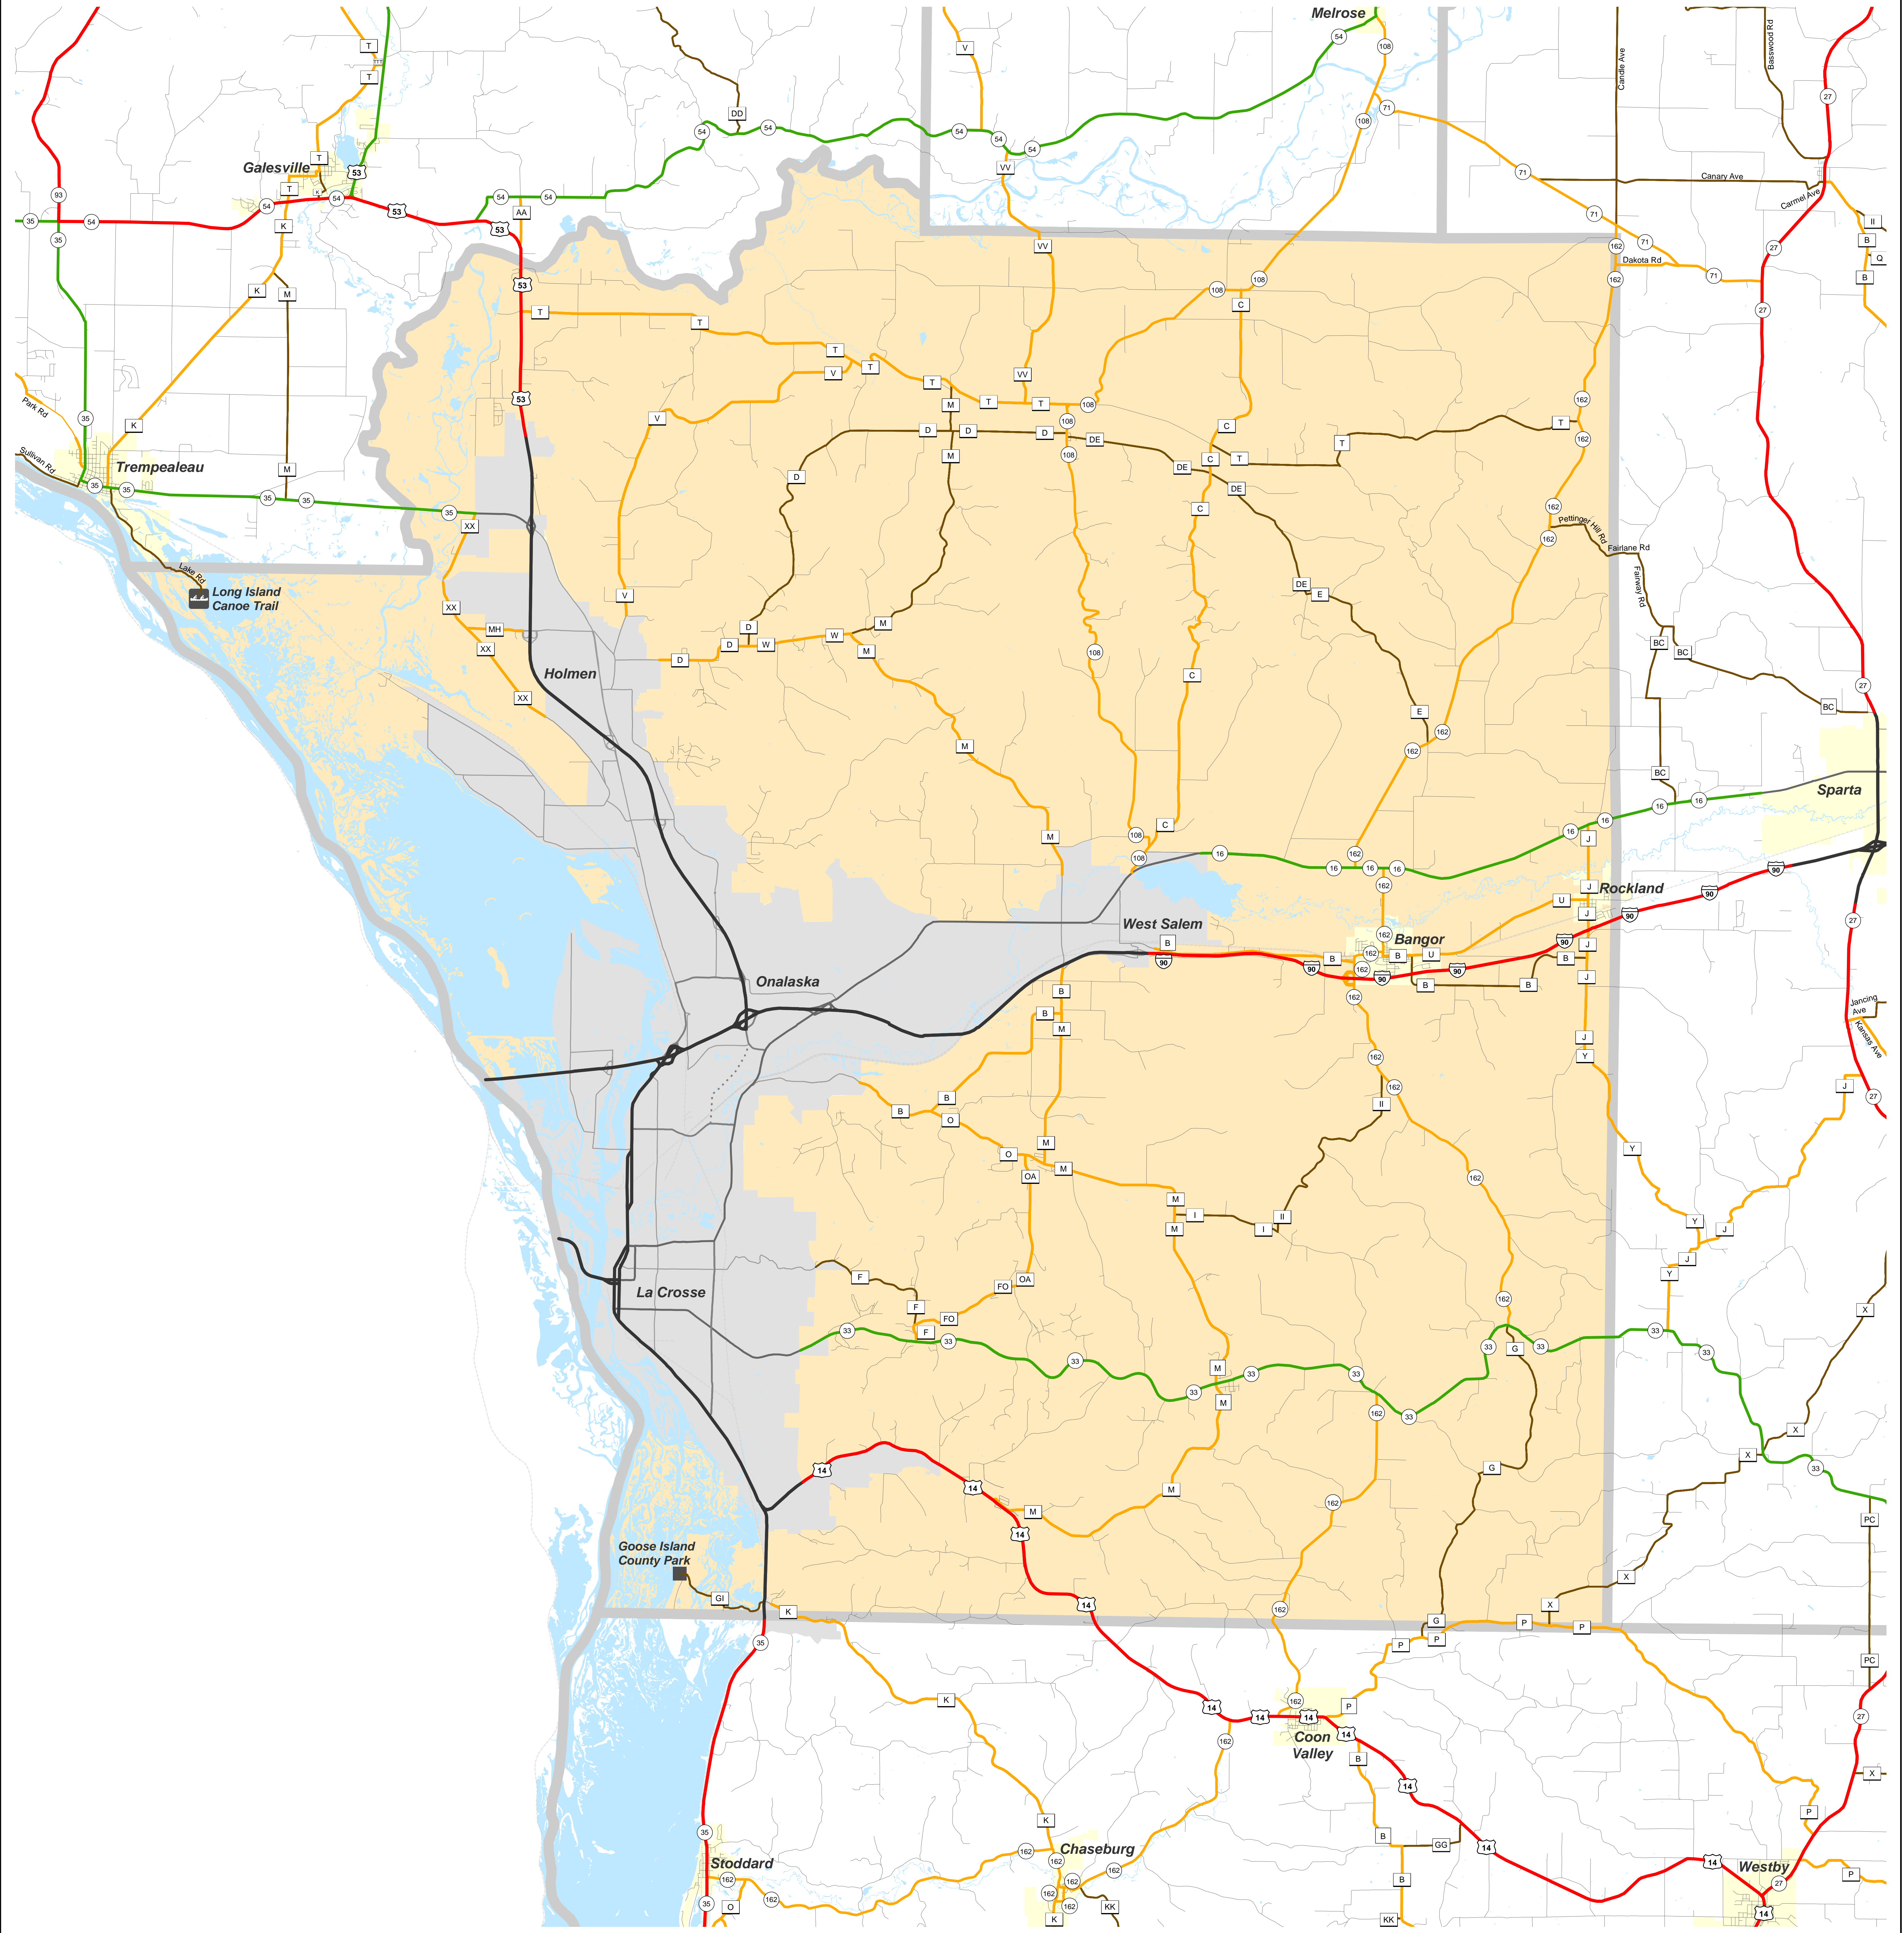

LA CROSSE

Functional Classification - December 22, 2015

addendum to Legend

	MA	WISLR certified
	MA	non-WISLR certified (not eligible for STP-U funding)
	COL	WISLR certified
	COL	non-WISLR certified (not eligible for STP-U funding)
	LOC	WISLR certified
	LOC	non-WISLR certified

Legend

Existing	Planned*	Other
		Principal Arterial
		Minor Arterial
		Major Collector
		Minor Collector
		Minor Collector classified using small community criteria and Local
		Railroads
		Lakes, Rivers, Streams
		City/Village Boundary
		Urban(ized) Area

* NOTE: In urban(ized) areas, only urban connecting links of rural classified routes and urban non-connecting link principal arterials are shown.
All planned route locations are approximations only.