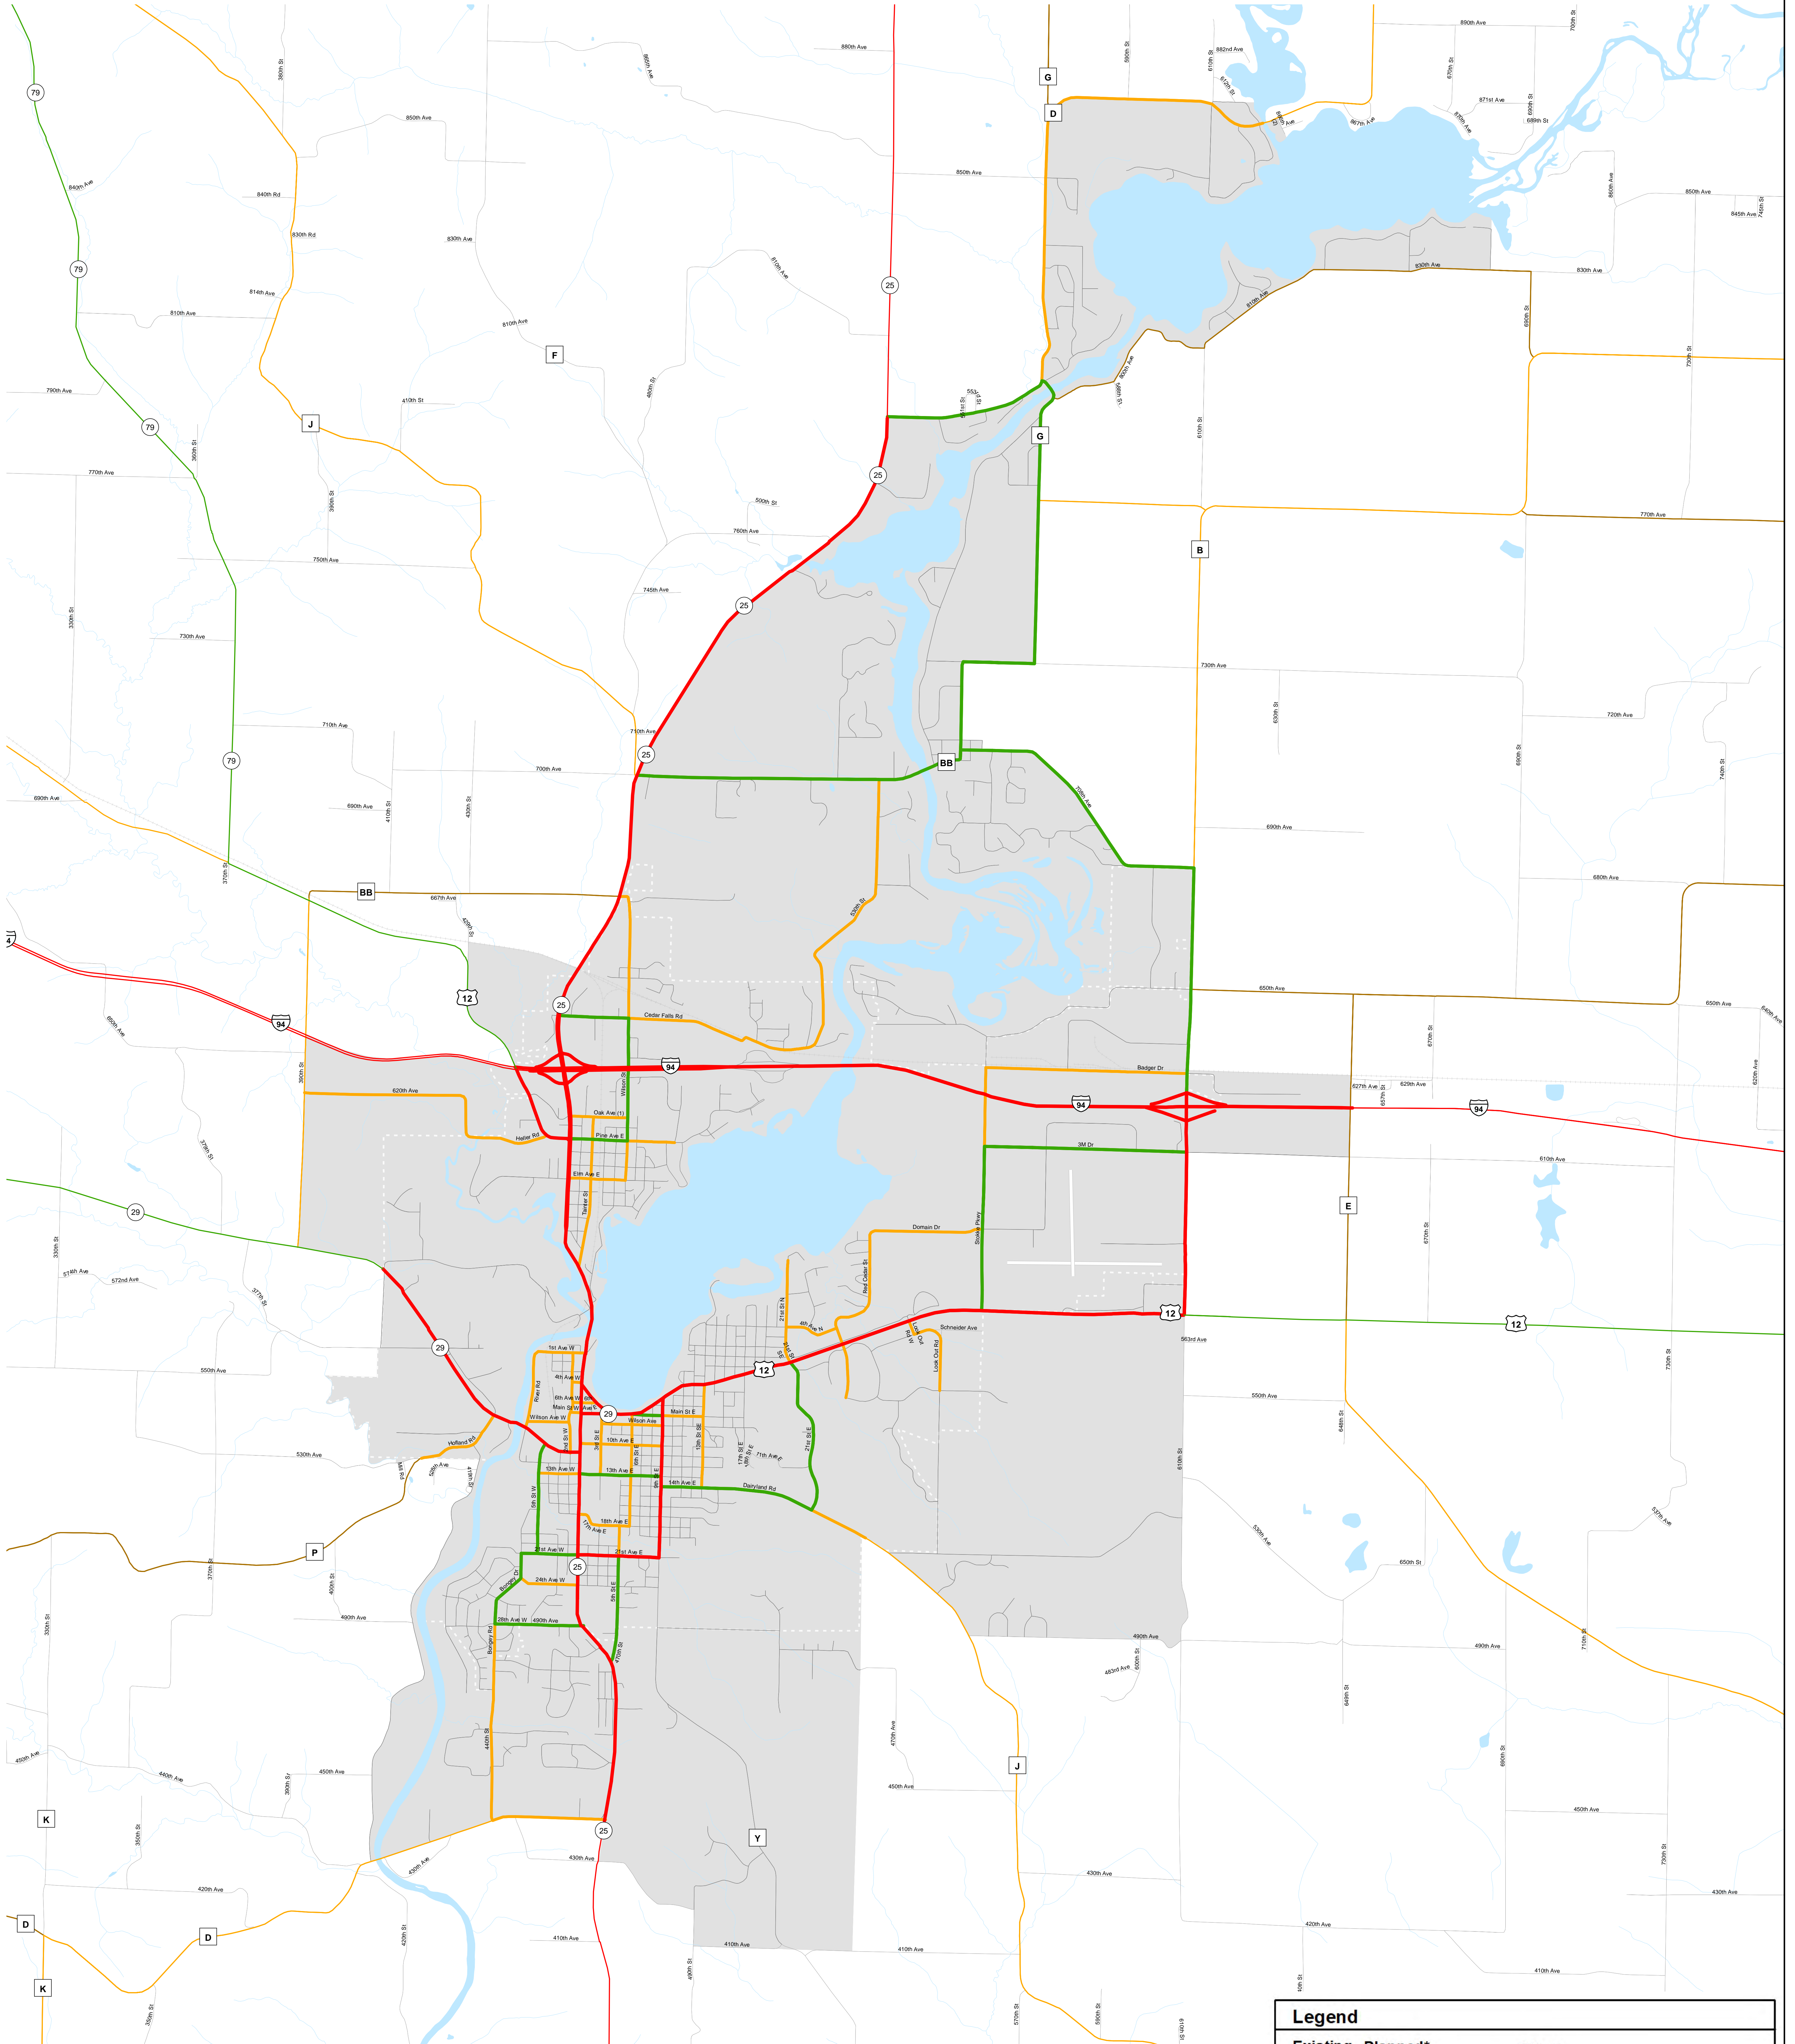

MENOMONIE

Functional Classification - May 9th, 2023

MENOMONIE

Legend		Other
—	Existing Principal Arterial	Railroads
—	Planned* Minor Arterial	Lakes, Rivers, Streams
—	Planned* Collector	City/Village Boundary
—	Planned* Local	Urban (ized) Area
	County Boundary	Other surrounding urban (ized) area
		Rural Area

* NOTE: All planned route locations are approximations only.