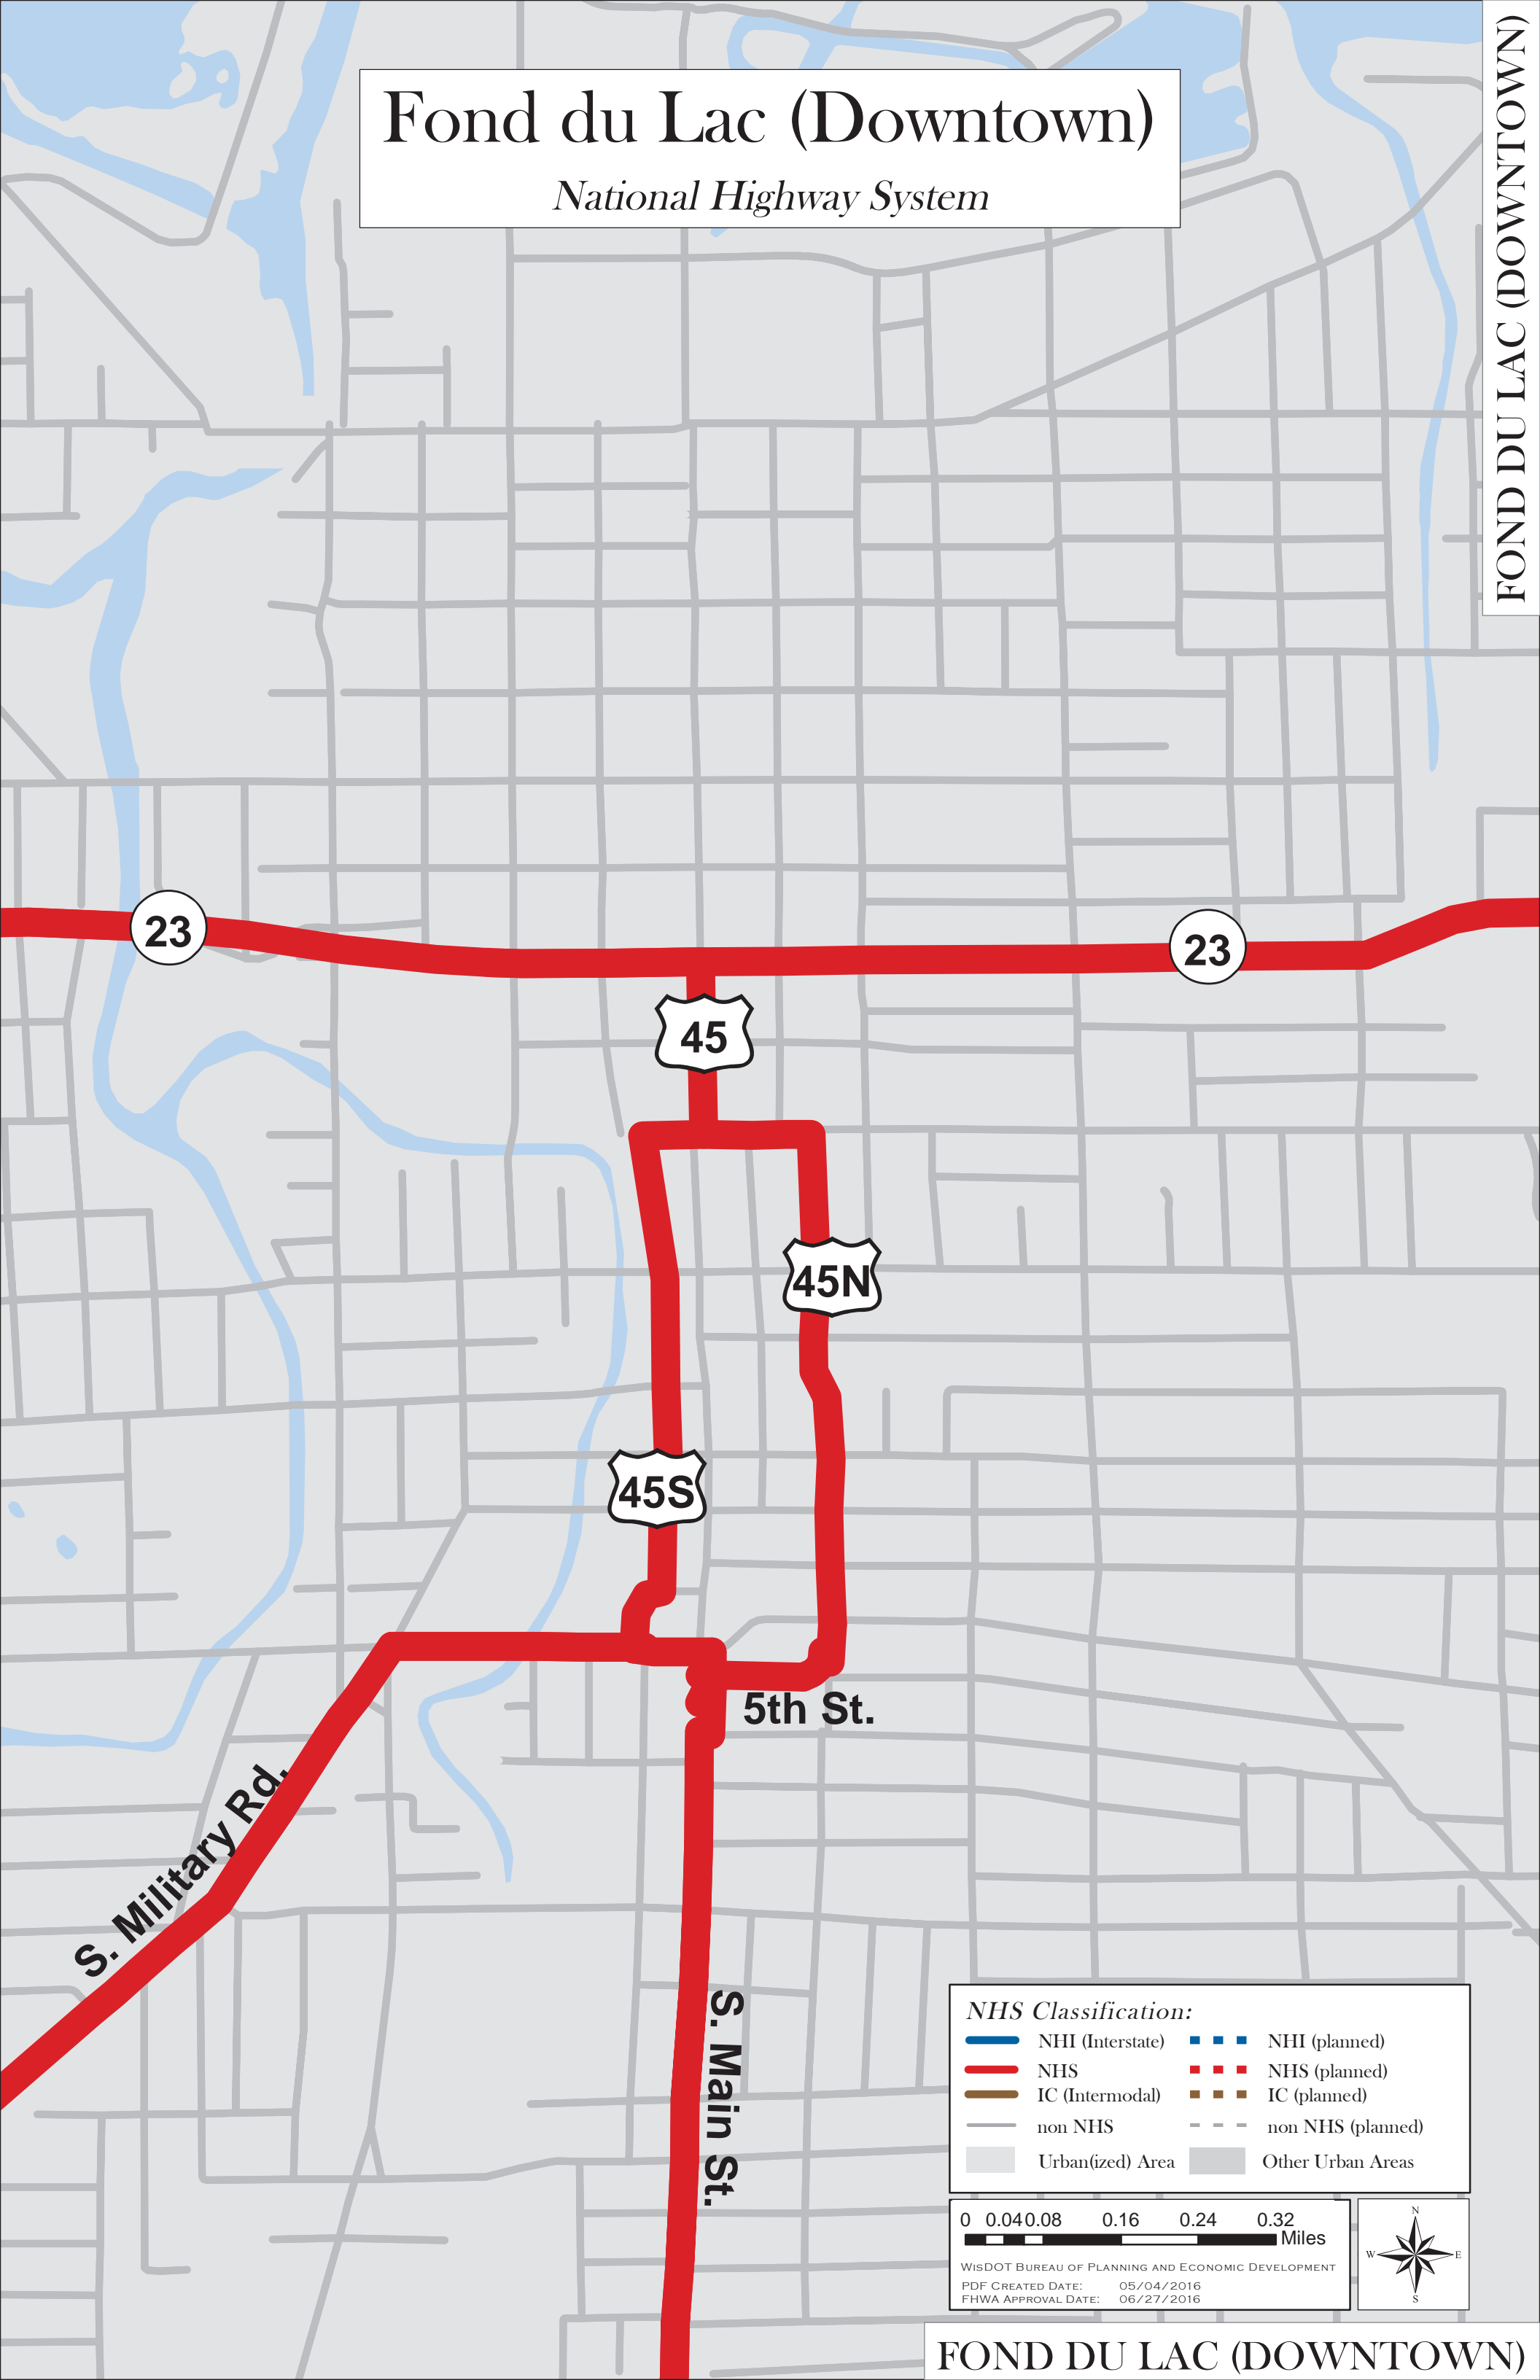

# Fond du Lac (Downtown)

National Highway System

FOND DU LAC (DOWNTOWN)

23

23

45

45N

45S

S. Main St.

5th St.

S. Military Rd.

**NHS Classification:**

	NHI (Interstate)		NHI (planned)
	NHS		NHS (planned)
	IC (Intermodal)		IC (planned)
	non NHS		non NHS (planned)
	Urban(ized) Area		Other Urban Areas

FOND DU LAC (DOWNTOWN)