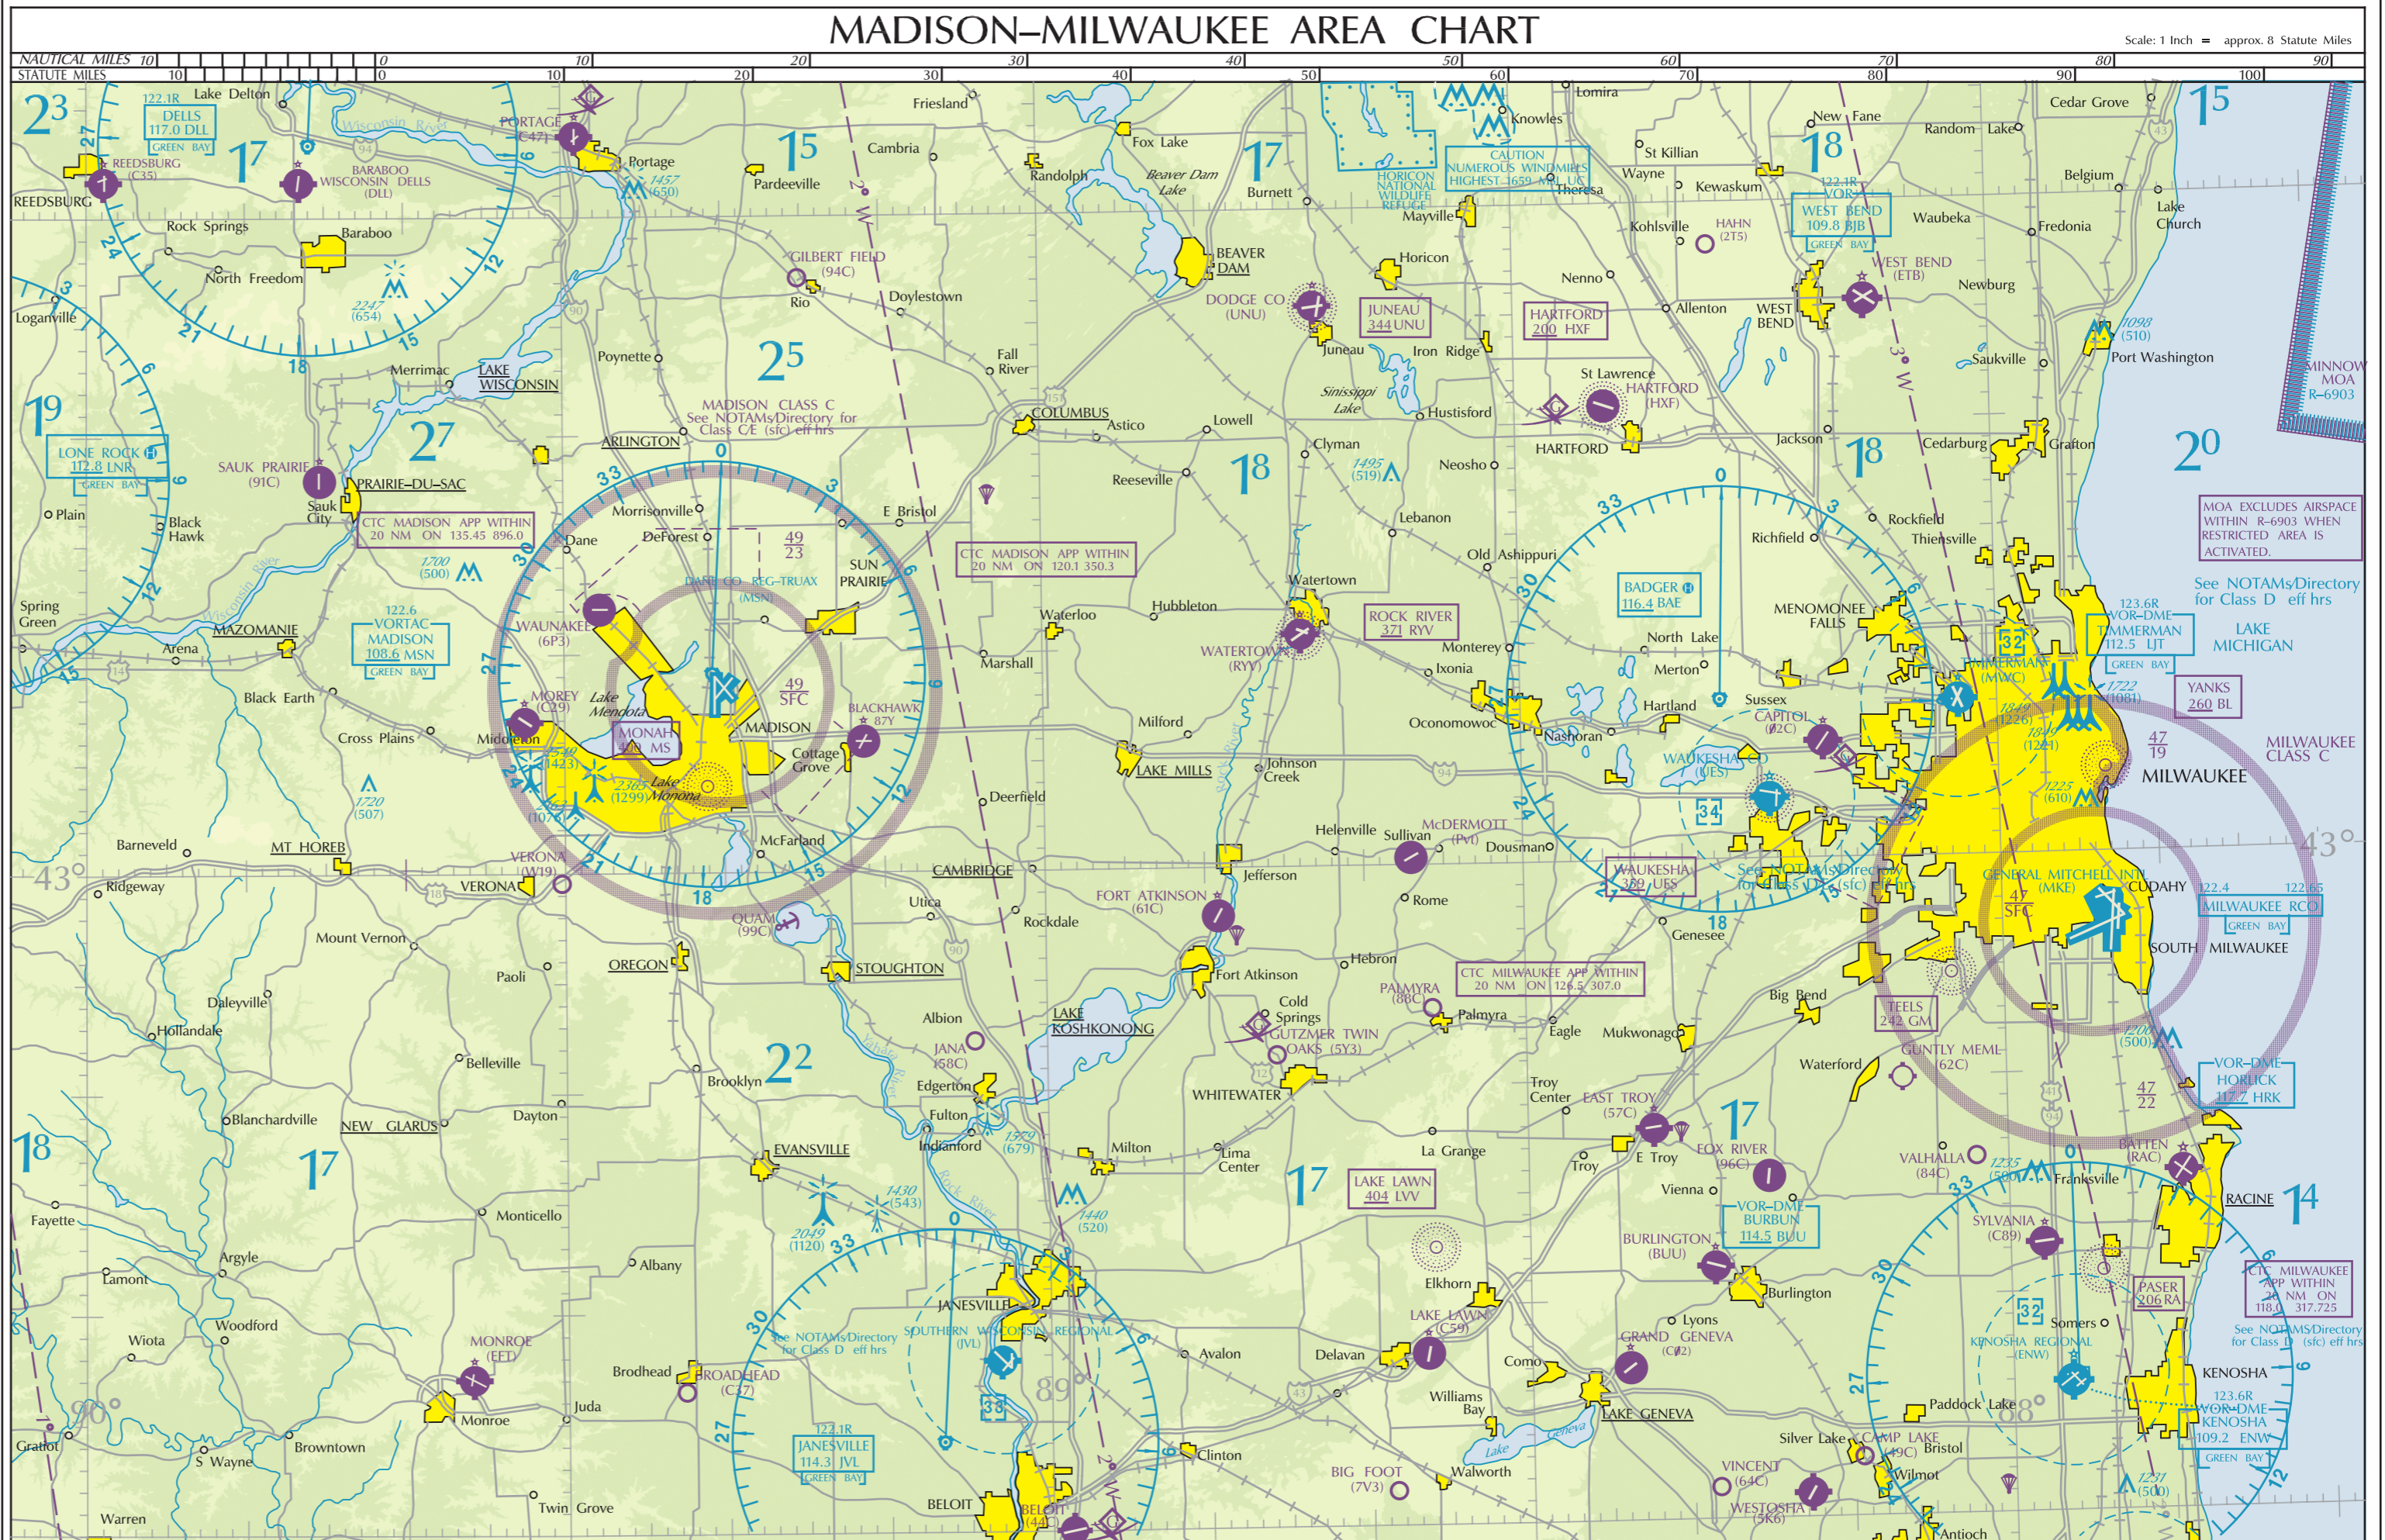

AERONAUTICAL SYMBOLS

AIRPORTS WITH FACILITIES

- Civil
- Military
- Airports with hard surfaced runways
- Tower Controlled Airports
- Non-Tower Airports

AIRPORTS WITH EMERGENCY OR NO FACILITIES

- Landing Area
- Anchorage

RADIO FACILITIES

All VHF radio facility data are printed in blue. Leaflet radio facility data are printed in magenta.

CONTROLLED AIRSPACE

- Class E Airspace
- Class G Airspace
- Class D Airspace
- Class C Airspace
- Class B Airspace

MISCELLANEOUS

- Obstruction 500 feet or higher above ground
- Obstruction 1000 feet or higher above ground
- Obstruction with Strobe Beacon
- Rotating airport beacon
- Known Parachute Jumping Area
- Cider Operations
- Ultralight Activity
- Hang Glider Activity

Scale: 1 inch = approx. 8 Statute Miles