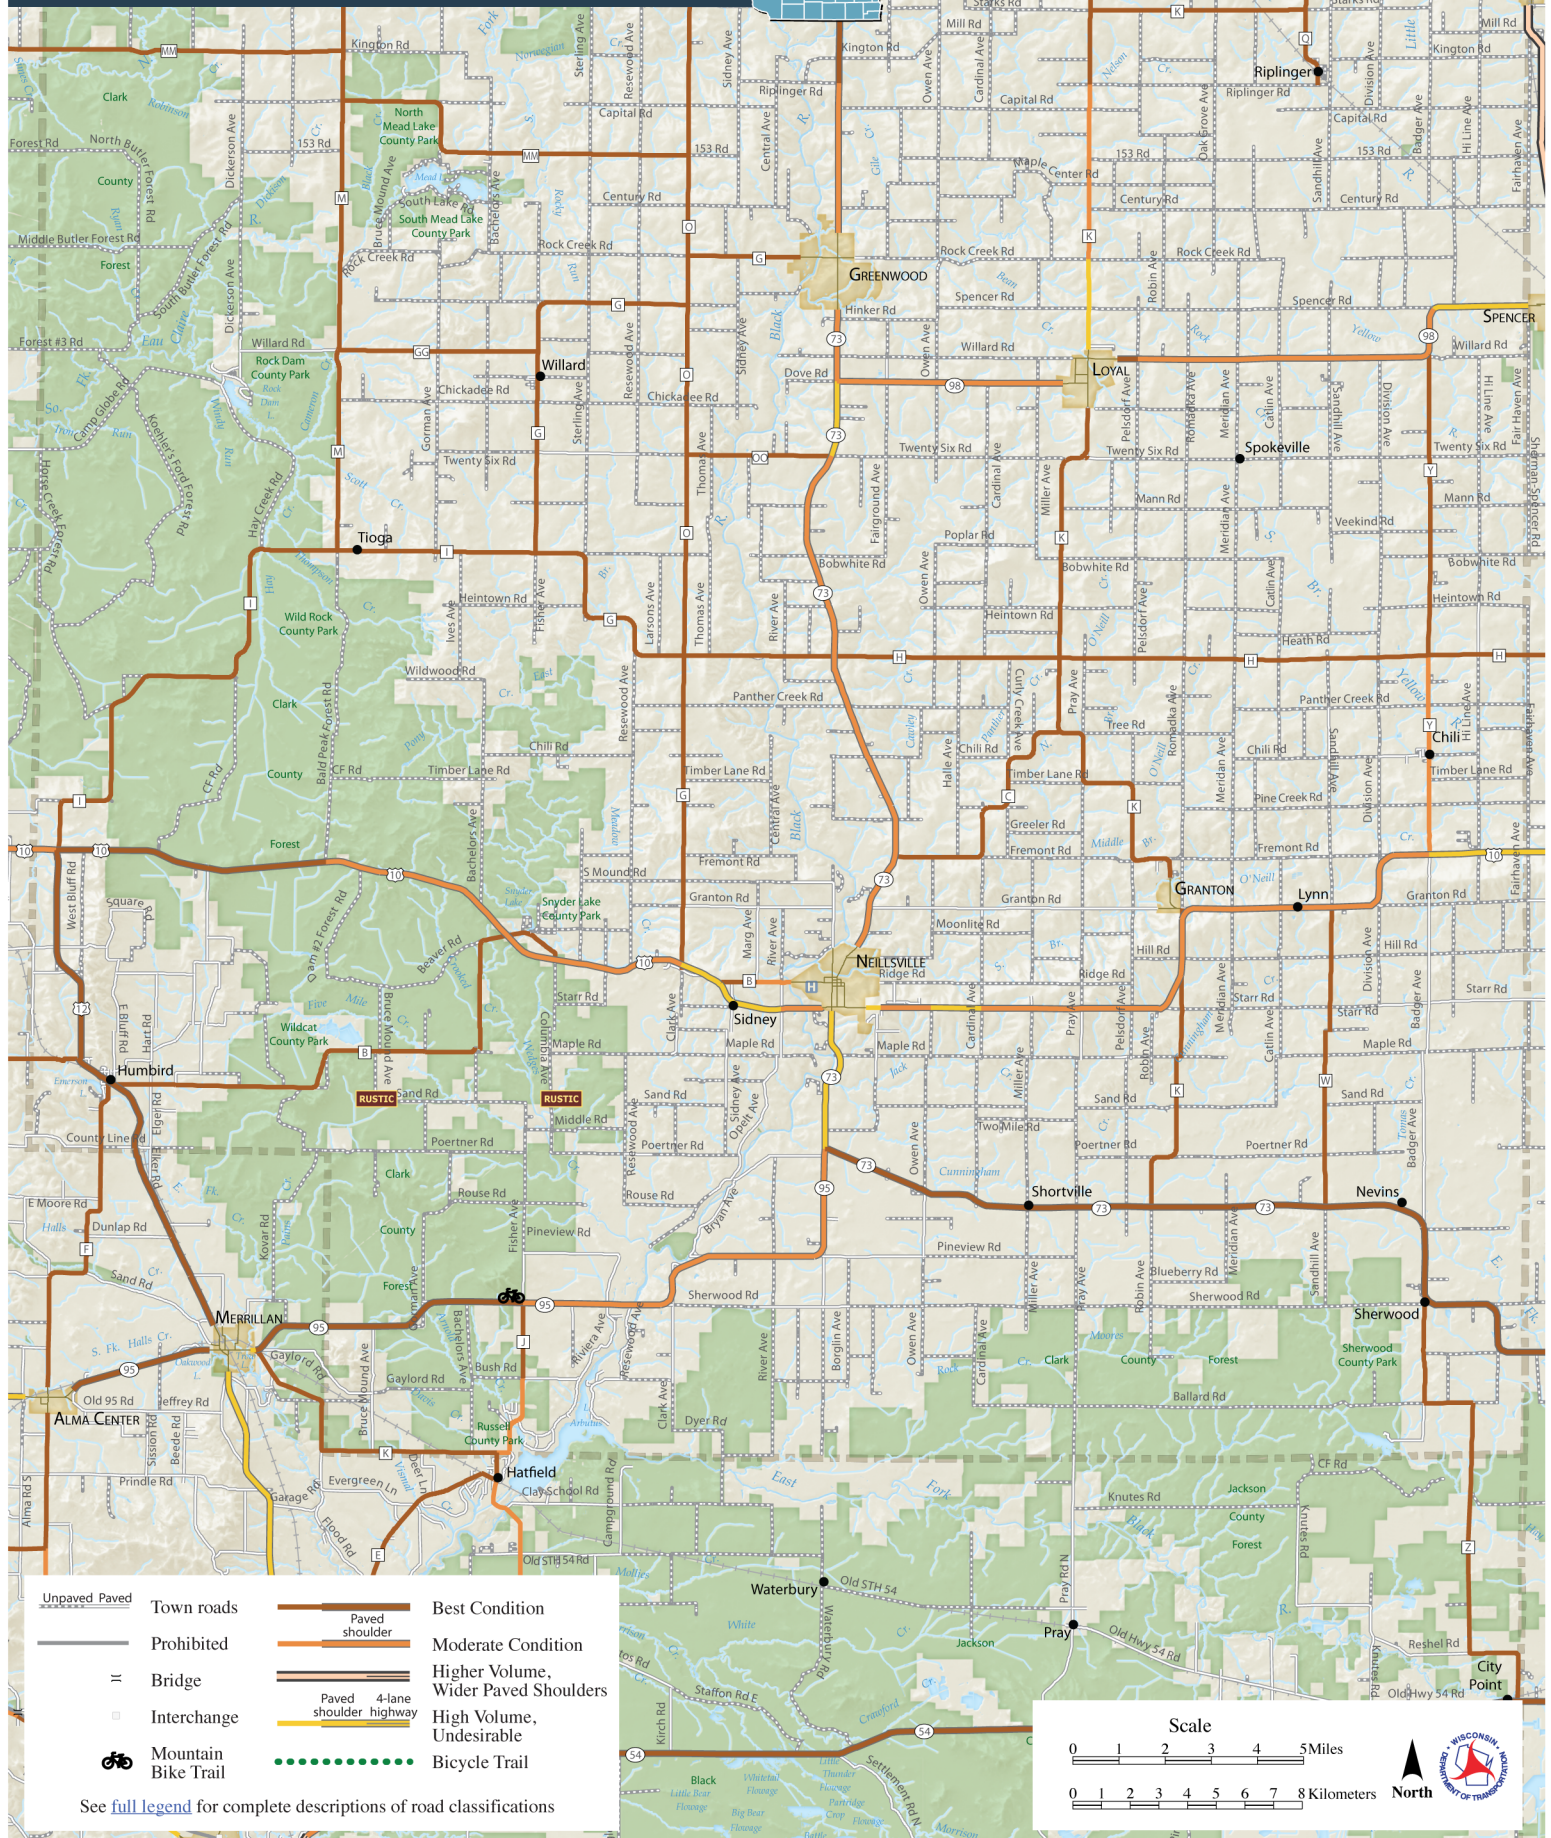

Clark County (South)

Wisconsin Bicycle Map

	Unpaved		Town roads		Paved shoulder		Best Condition
	Prohibited		Bridge		Paved 4-lane shoulder highway		Moderate Condition
	Interchange		Mountain Bike Trail		Bicycle Trail		Higher Volume, Wider Paved Shoulders
							High Volume, Undesirable
							Bicycle Trail

See [full legend](#) for complete descriptions of road classifications