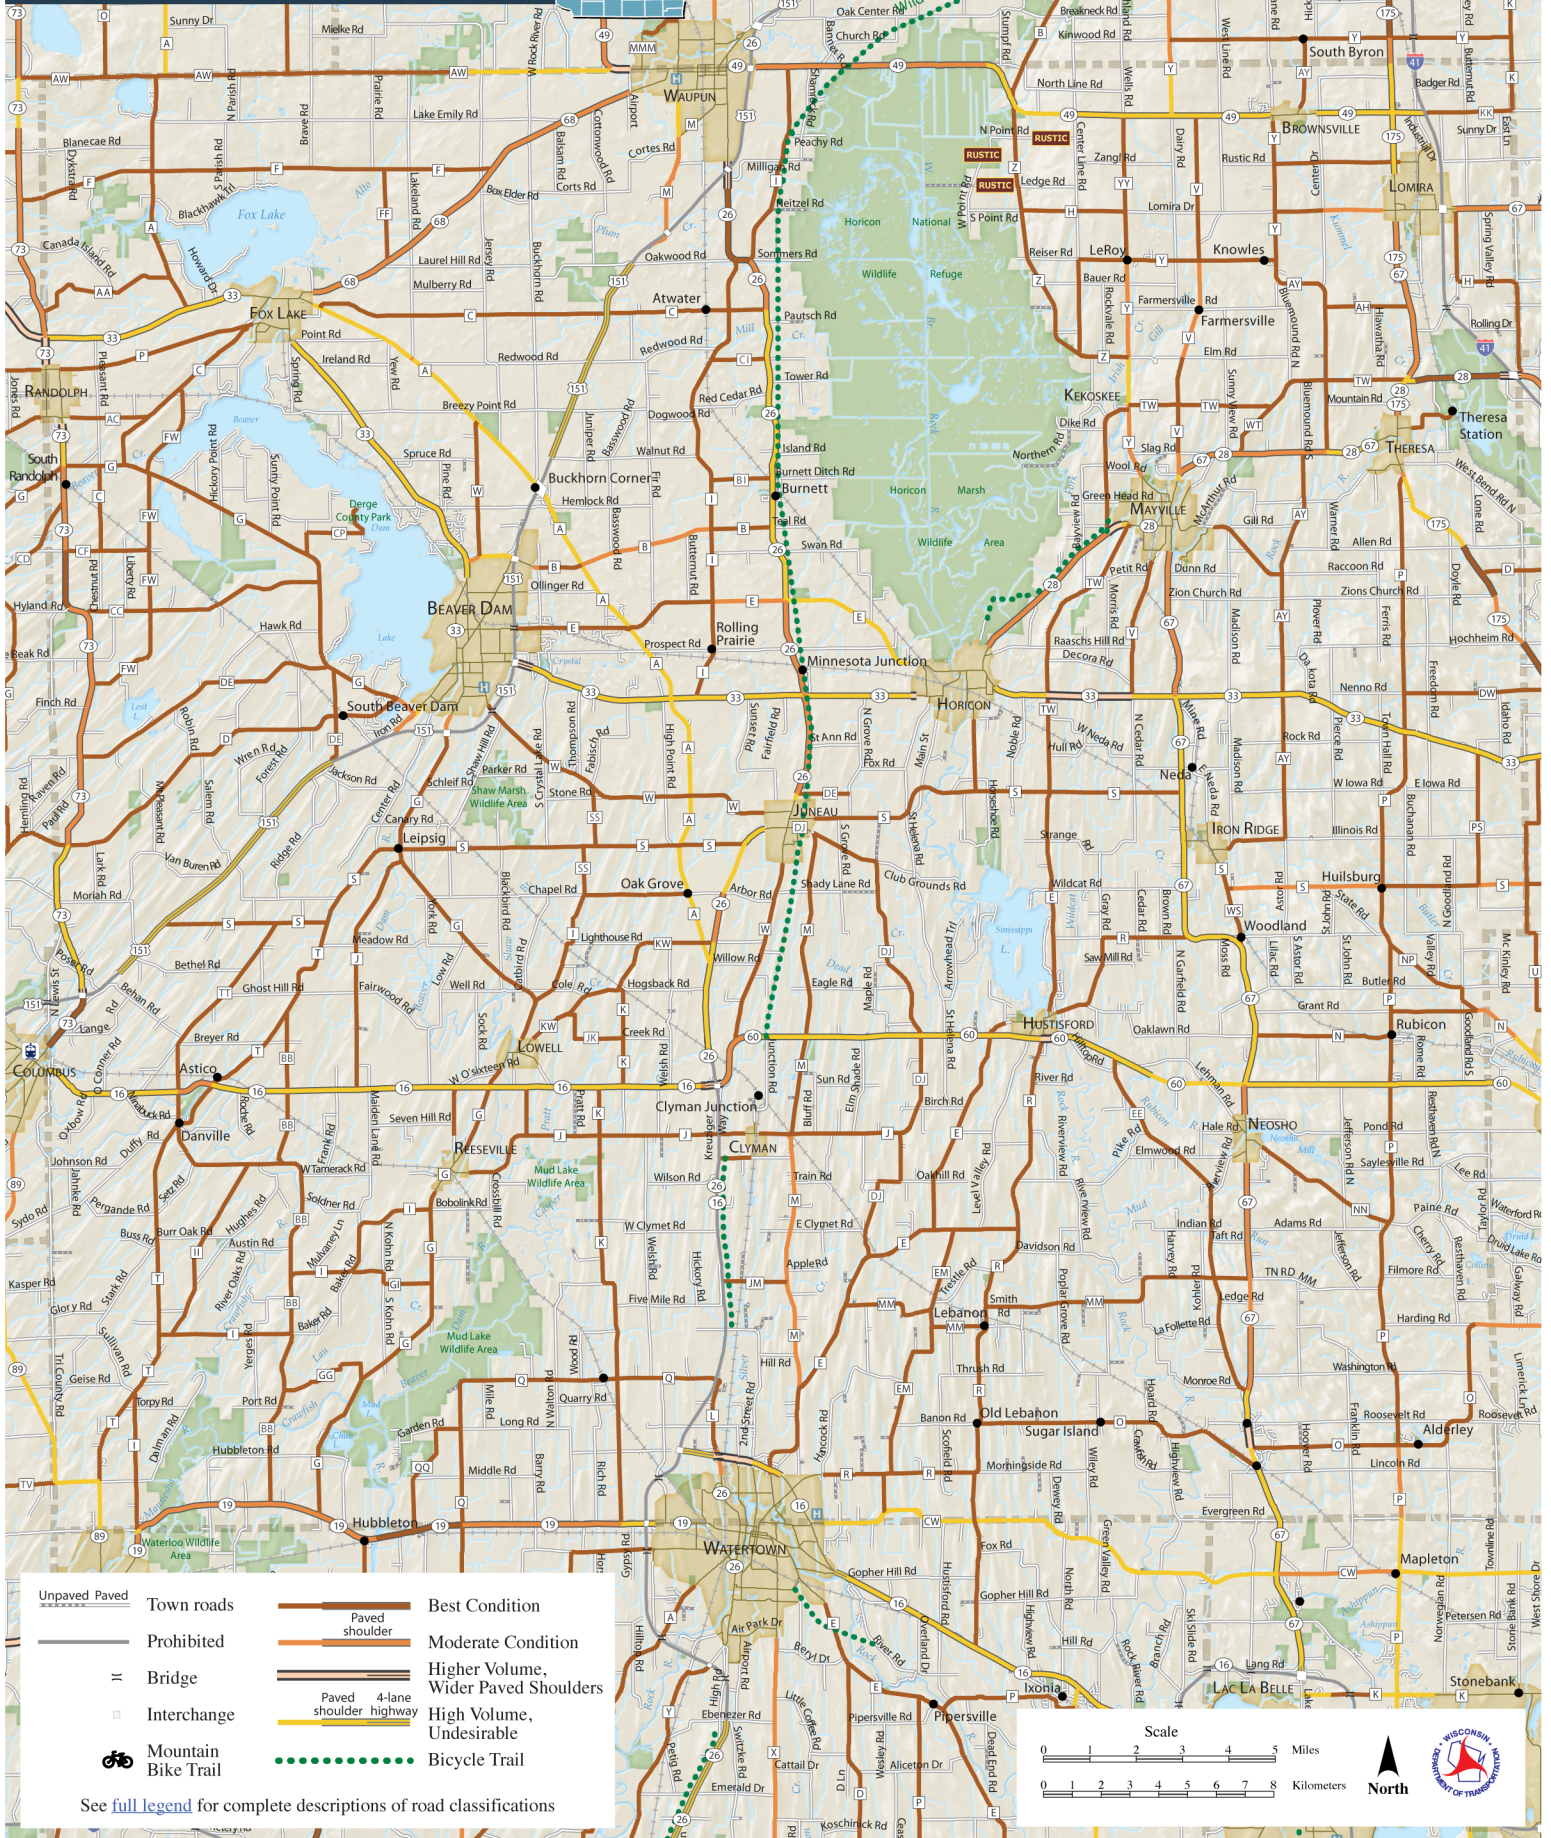

Dodge County Wisconsin Bicycle Map

Unpaved	Town roads	Best Condition
Paved	Prohibited	Moderate Condition
Bridge	Higher Volume, Wider Paved Shoulders	High Volume, Undesirable
Interchange	Paved 4-lane shoulder highway	Bicycle Trail
Mountain Bike Trail		

See [full legend](#) for complete descriptions of road classifications

Scale 0 1 2 3 4 5 Miles
 0 1 2 3 4 5 6 7 8 Kilometers

North