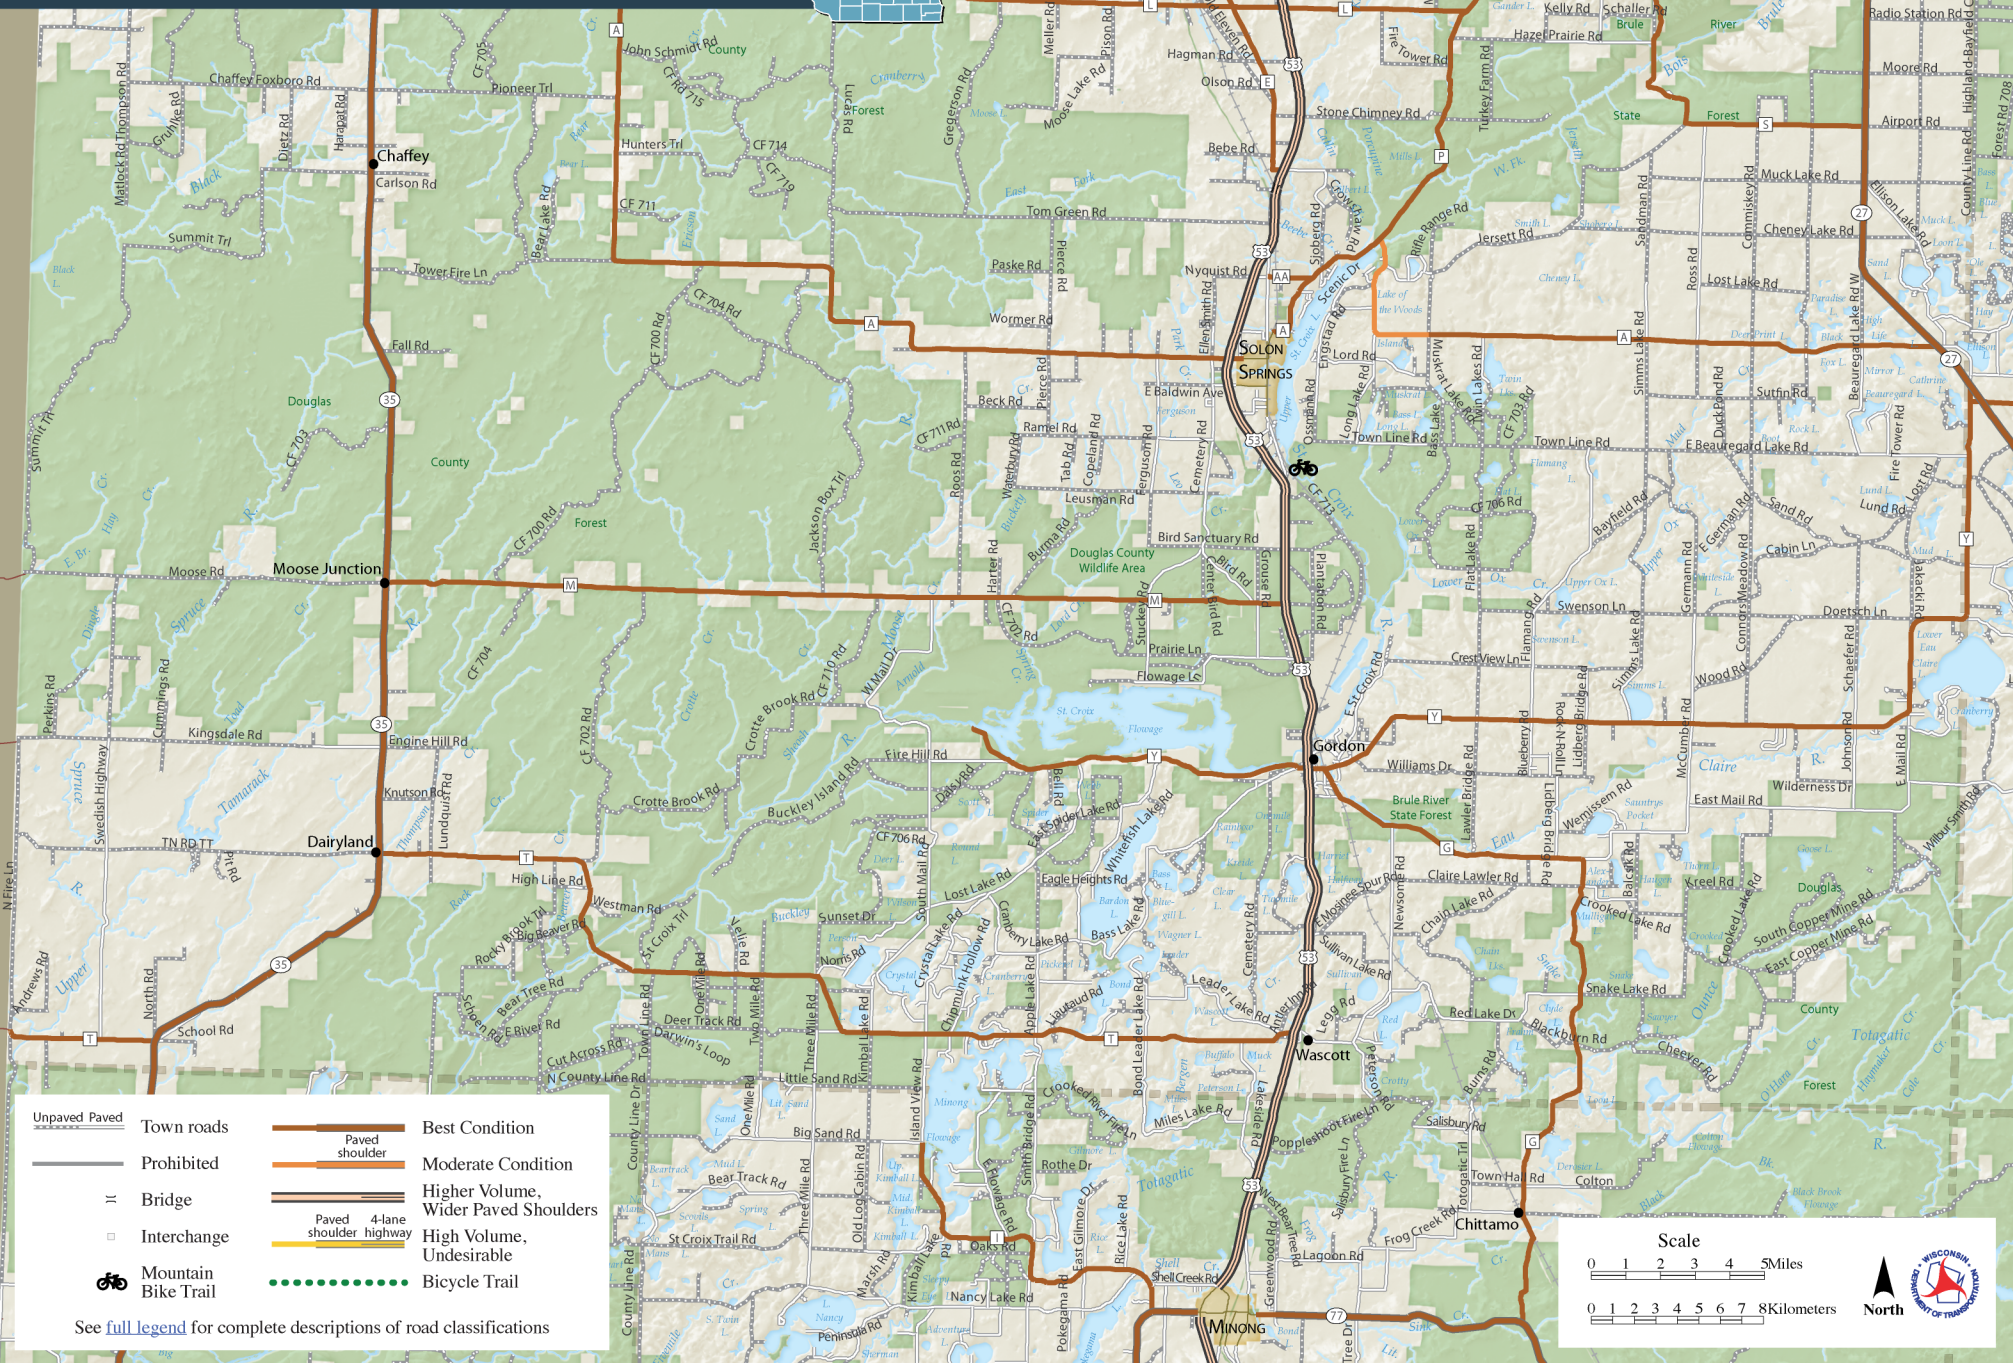

Douglas County (South)

Wisconsin Bicycle Map

	Unpaved		Town roads		Best Condition
	Paved		Prohibited		Moderate Condition
	Bridge		Interchange		Higher Volume, Wider Paved Shoulders
	Mountain Bike Trail				High Volume, Undesirable
					Bicycle Trail

See [full legend](#) for complete descriptions of road classifications

Scale

0 1 2 3 4 5 Miles

0 1 2 3 4 5 6 7 8 Kilometers

North