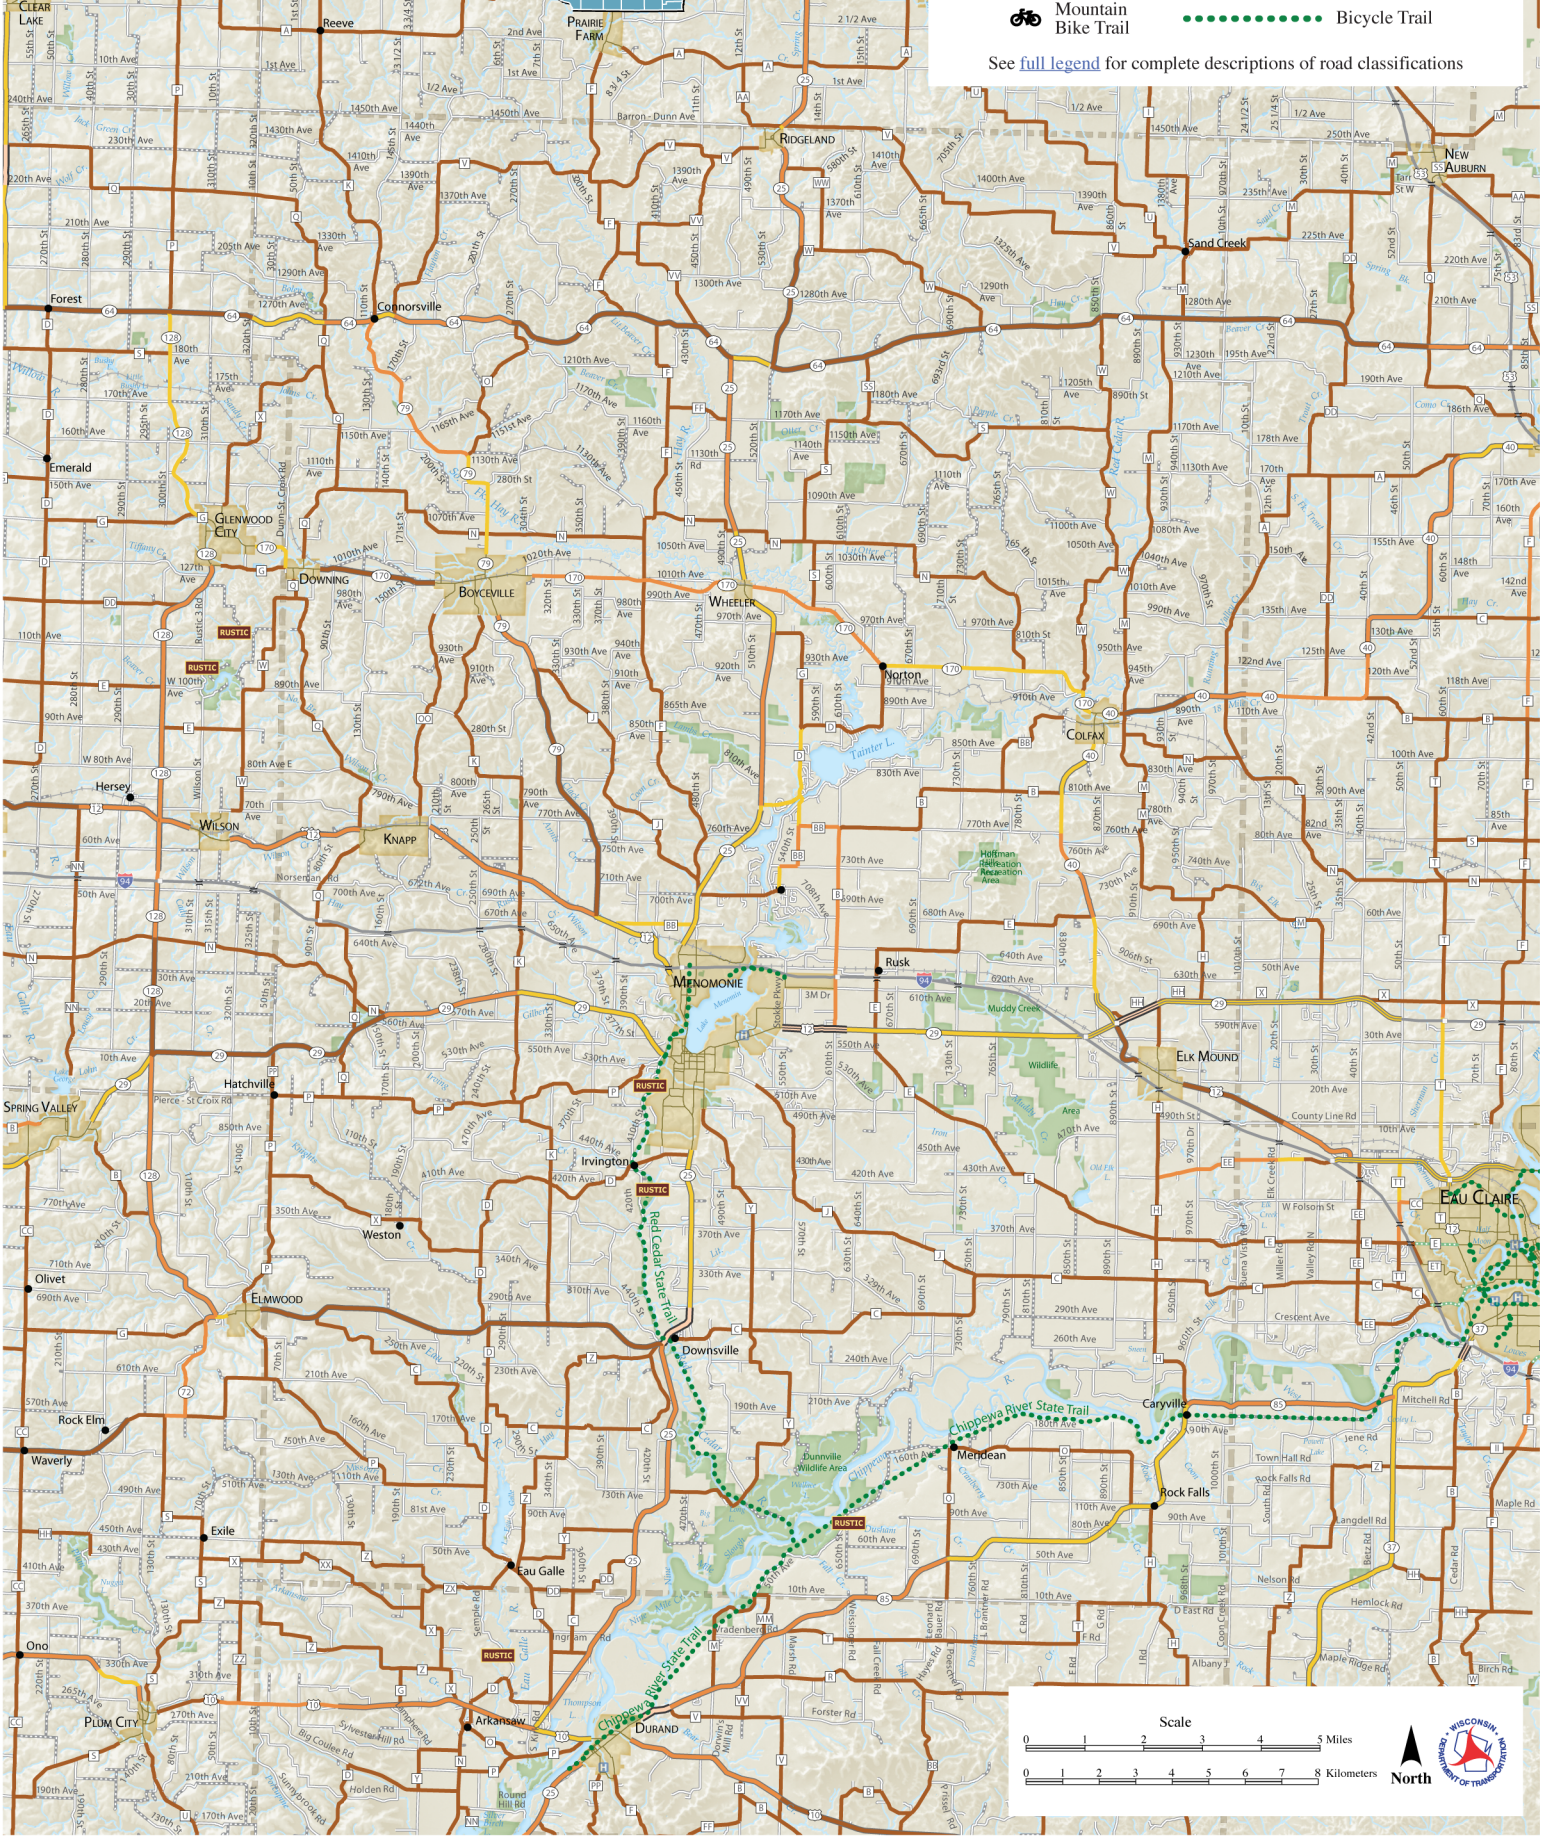

Dunn County Wisconsin Bicycle Map

	Unpaved		Town roads		Best Condition
	Paved		Prohibited		Moderate Condition
	Bridge		Interchange		Higher Volume, Wider Paved Shoulders
	Mountain Bike Trail				High Volume, Undesirable
	Bicycle Trail				Bicycle Trail

See [full legend](#) for complete descriptions of road classifications

Scale

0 1 2 3 4 5 Miles

0 1 2 3 4 5 6 7 8 Kilometers

North